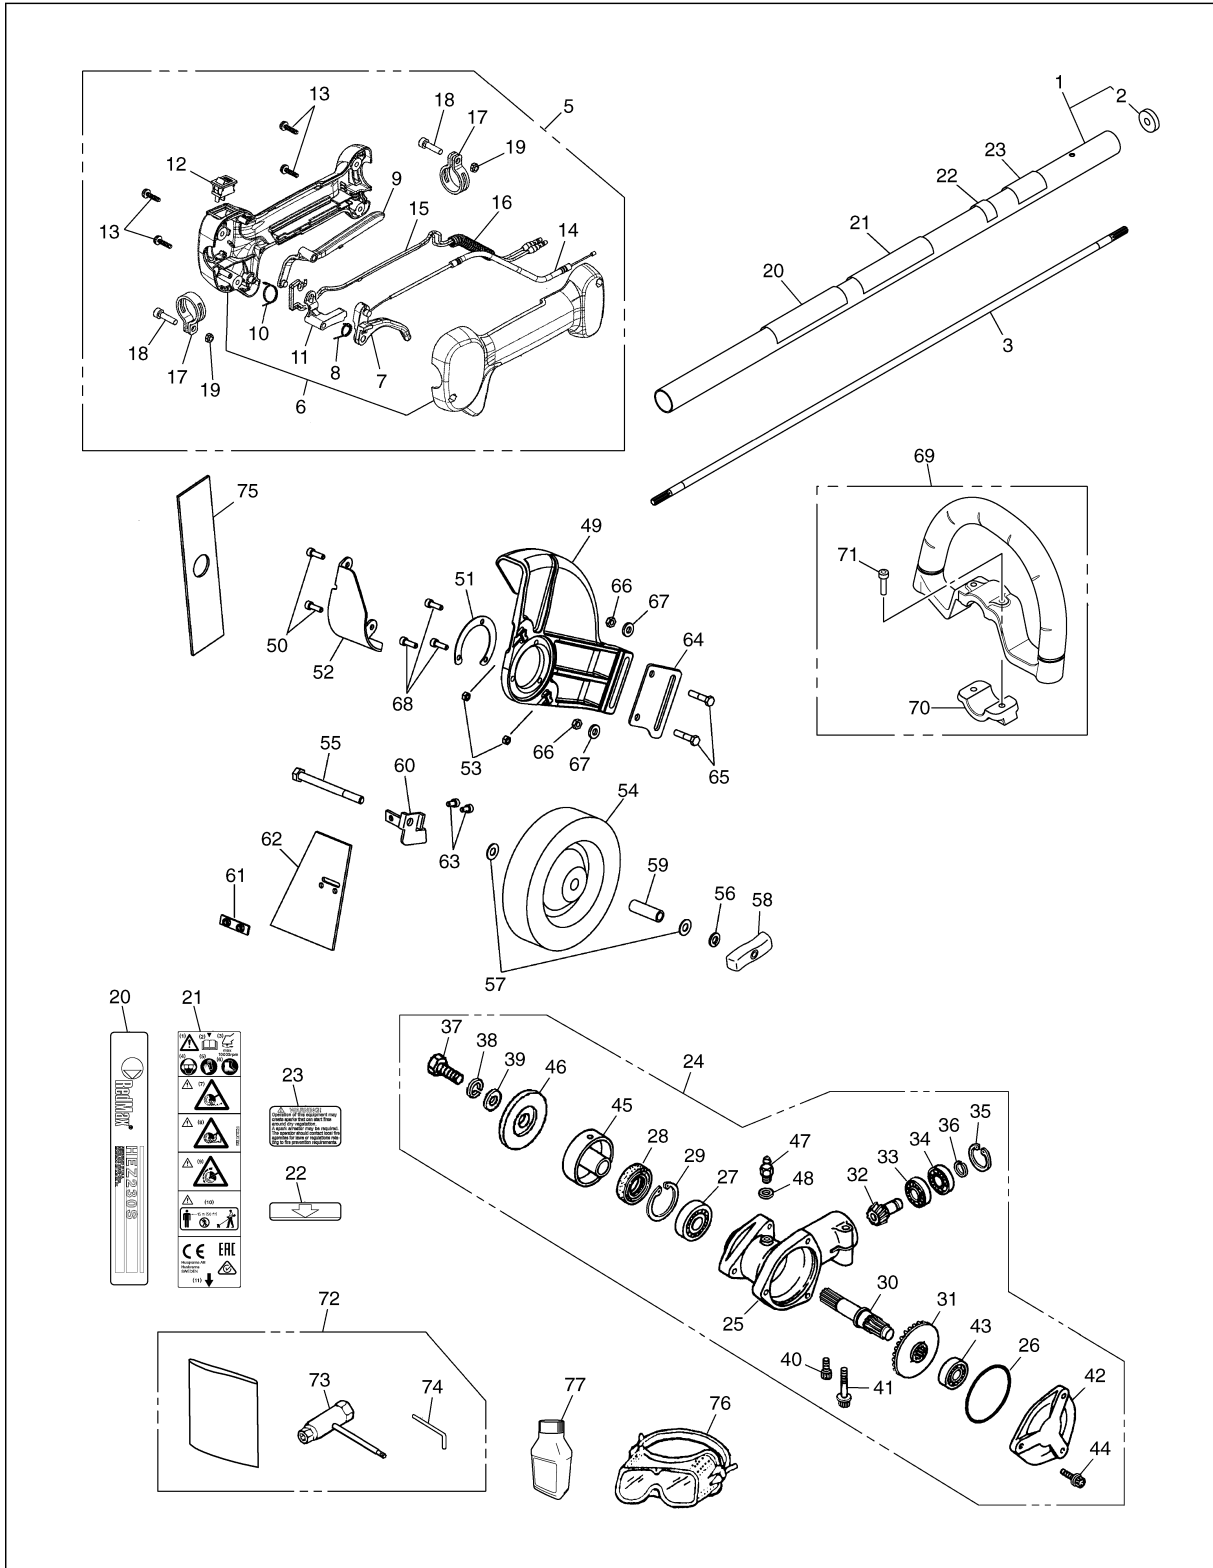

HEZ230S

Fig.1 DRIVE UNIT

DRIVE

HEZ230S, 2017-03

Ref	Part No	Description	Remark	QTY KIT
1	579 14 90-02	TUBE		1
2	521 82 54-01	SEAL		1
3	581 11 05-02	DRIVE SHAFT		1
5	581 33 18-01	GRIP		1
6	576 47 52-02	GRIP		1
7	529 25 88-01	LEVER, THROTTLE		1
8	529 25 96-01	SPRING, THROTTLE		1
9	578 77 80-01	LEVER		1
10	511 59 18-01	SPRING		1
11	529 25 92-01	LEVER, JOINT		1
12	586 24 68-01	STOP SWITCH		1
13	521 51 77-01	SCREW		4
14	581 33 19-01	CABLE		1
15	529 25 61-01	CORD		2
16	581 41 04-03	TUBE		1
17	529 25 94-01	BAND		2
18	504 11 43-01	SCREW		2
19	510 91 11-01	NUT		2
20	580 26 11-27	DECAL		1
21	588 18 44-01	DECAL		1
22	505 29 58-01	LABEL		1
23	522 92 86-02	LABEL		1
24	588 16 30-01	GEAR CASE		1
25	505 16 84-01	HOUSING		1
26	505 16 85-01	O-RING		1
27	505 16 86-01	BEARING		1
28	505 16 87-01	SEAL		1
29	504 12 10-01	SNAP RING		1
30	505 16 89-01	SHAFT		1
31	505 16 90-01	GEAR WHEEL		1
32	505 16 91-01	PINION		1
33	505 16 92-01	BEARING		1
34	505 16 93-01	BEARING		1
35	505 16 94-01	LOCK RING		1
36	505 16 95-01	LOCK RING		1
37	505 16 96-01	BOLT		1
38	505 16 97-01	SPRING WASHER		1
39	505 16 98-01	WASHER		1
40	521 51 61-01	BOLT		1
41	521 86 24-01	BOLT		1
42	505 17 01-01	COVER		1
43	505 17 02-01	BEARING		1
44	575 70 10-01	SCREW		3
45	505 17 12-01	HOLDER(A)		1
46	505 17 14-01	HOLDER(B)		1
47	505 17 15-01	FITTING		1
48	505 17 16-01	WASHER		1
49	510 98 10-01	GUARD		1
50	506 74 56-01	BOLT		2
51	505 17 19-01	PLATE		1
52	505 17 20-01	PROTECTIVE PLATE		1
53	505 17 23-01	NUT		2
54	505 17 25-01	WHEEL		1
55	505 17 26-01	BOLT		1
56	505 17 29-01	SPRING WASHER		1
57	505 17 30-01	WASHER		2
58	527 06 86-01	NUT		1
59	505 17 33-01	SLEEVE		1
60	505 17 35-01	BRACKET		1
61	505 17 36-01	PLATE		1
62	505 17 37-01	RUBBER		1
63	521 51 61-01	BOLT		2
64	505 17 46-01	BLADE GUARD BRACKET		1
65	505 17 47-01	SCREW		2