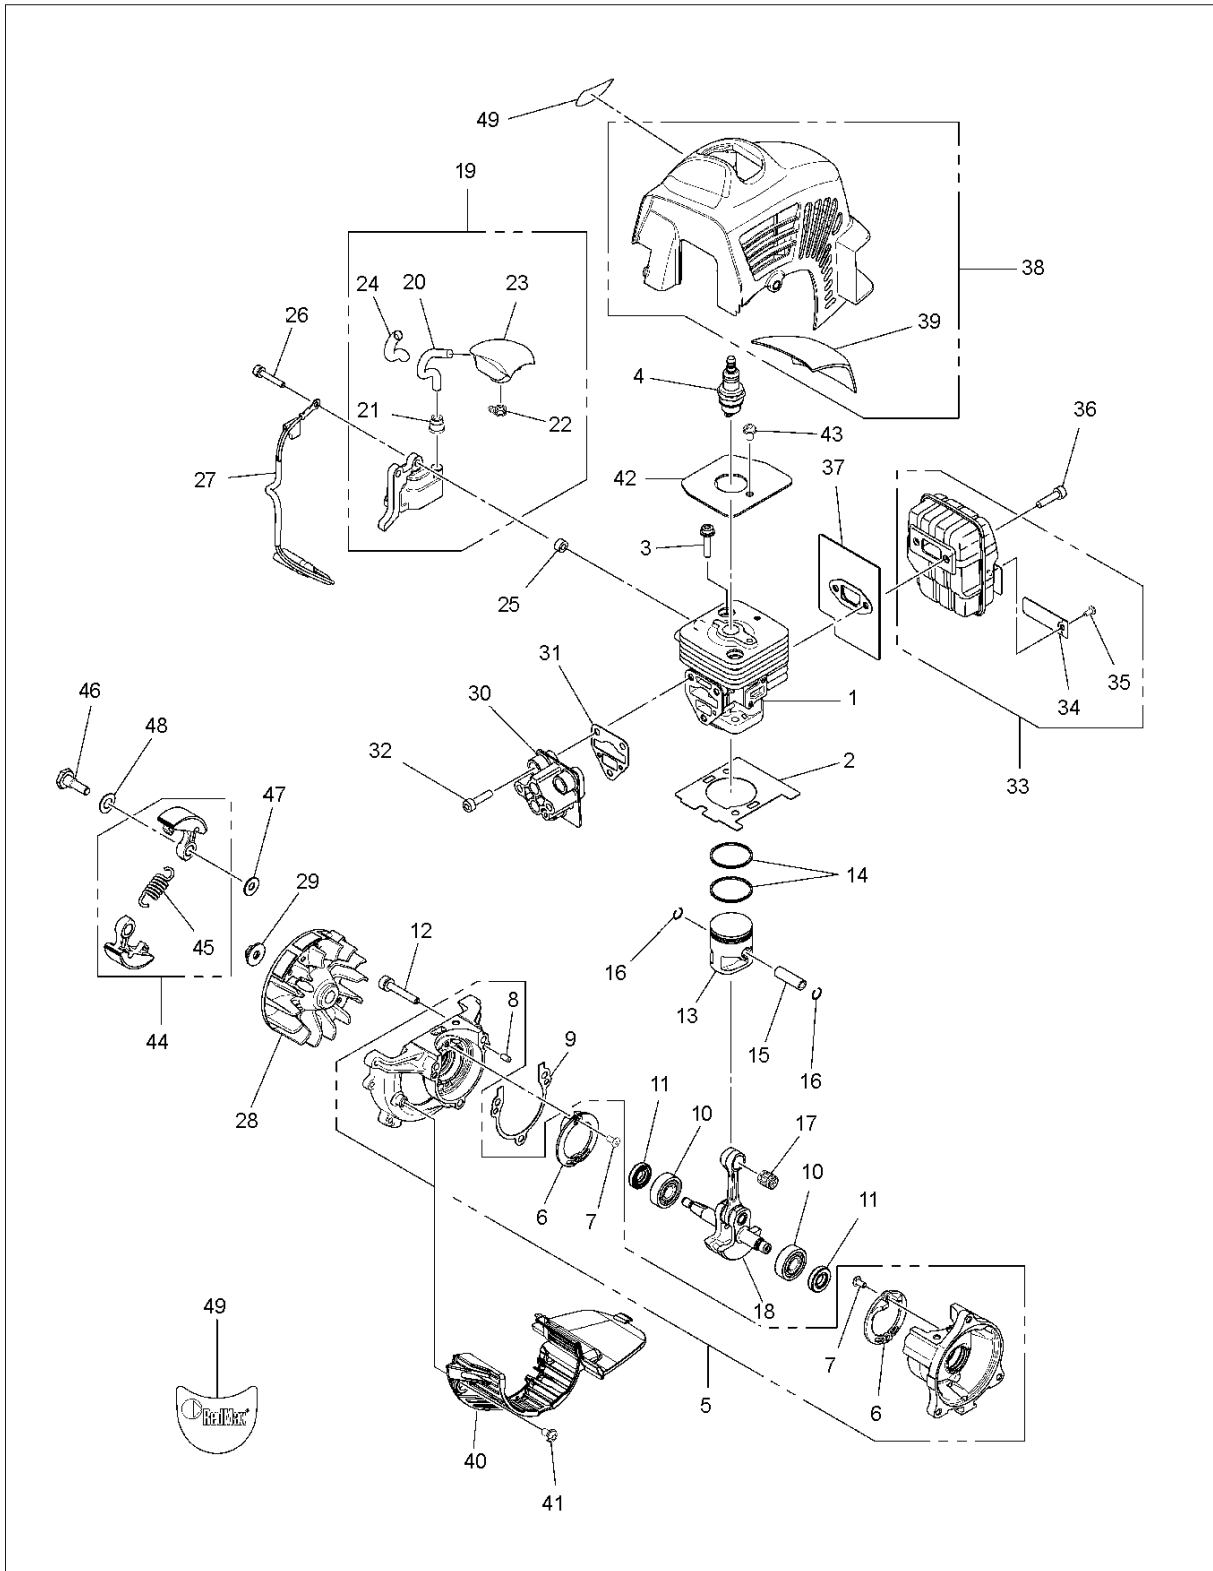

SPARE PARTS LIST

TRIMMERS/EDGERS

HEZ230S, 2017-03

HEZ230S

Fig.4 CARBURETOR

CARBURETOR

HEZ230S, 2017-03

Ref	Part No	Description	Remark	QTY KIT
2	587 29 70-01	KIT		1
3	502 23 84-01	CARBURETTOR BODY		1
4	587 29 68-01	GASKET KIT		1
5	506 74 09-01	BODY		1
6	506 74 10-01	COVER		1
7	505 30 67-01	PUMP		1
8	506 73 86-01	RING		1
9	506 74 12-01	SWIVEL		1
10	505 30 79-01	SCREW		2
11	506 74 60-01	BRACKET		1
12	506 61 26-01	NUT		1
13	506 74 13-01	SCREW		1
14	506 74 11-01	SCREW		4
15	506 74 61-01	WASHER		1

HEZ230S

Fig.2 ENGINE UNIT 01

ENGINE

HEZ230S, 2017-03

Ref	Part No	Description	Remark	QTY KIT
1	578 14 38-01	CYLINDER		1
2	576 40 71-01	GASKET		1
3	506 74 52-01	BOLT		2
4	584 70 31-01	SPARK PLUG		1
5	578 01 00-04	CRANKCASE		1
6	576 40 74-01	COVER		2
7	576 39 86-01	BOLT		4
8	577 16 74-01	PIN		2
9	576 40 75-01	GASKET		1
10	521 75 68-01	BALL BEARING		2
11	521 52 14-01	OIL SEAL		2
12	512 84 59-01	BOLT		3
13	579 52 92-01	PISTON		1
14	576 40 82-01	RING		2
15	510 91 63-01	PIN.PISTON		1
16	505 04 52-01	RING		2
17	576 40 27-01	BEARING		1
18	586 65 68-01	CRANKSHAFT		1
19	588 14 21-01	IGNITION COIL		1
20	584 82 66-01	IGNITION CABLE		1
21	511 39 83-01	HUB CAP		1
22	577 88 47-01	SPRING		1
23	581 94 27-01	SPARK PLUG CAP		1
24	521 74 95-01	TUBE		1
25	588 17 14-01	SPACER		2
26	521 51 58-01	BOLT		2
27	578 93 45-01	SHORT CIRCUIT CABLE		1
28	577 44 58-01	FLYWHEEL		1
29	513 66 75-01	NUT		1
30	585 80 90-01	INSULATOR		1
31	576 39 89-01	GASKET		1
32	504 11 43-01	SCREW		3
33	580 69 49-02	MUFFLER ASSY		1
34	580 51 44-01	SPARK ARRESTER		1
35	729 57 74-05	SCREW CRPANT		1
36	504 11 43-01	SCREW		2
37	578 07 86-02	GASKET		1
38	586 05 56-02	CYLINDER COVER		1
39	586 05 40-01	SHEET		1
40	589 57 73-01	GUARD		1
41	544 25 68-01	SCREW		2
42	581 82 24-02	PLATE		1
43	544 25 68-01	SCREW		1
44	585 83 47-01	CLUTCH ASSY		1
45	576 40 07-01	CLUTCH SPRING		1
46	513 18 96-01	SCREW		2
47	505 05 44-01	WASHER		2
48	513 18 95-01	WASHER		2
49	587 38 27-01	DECAL		1