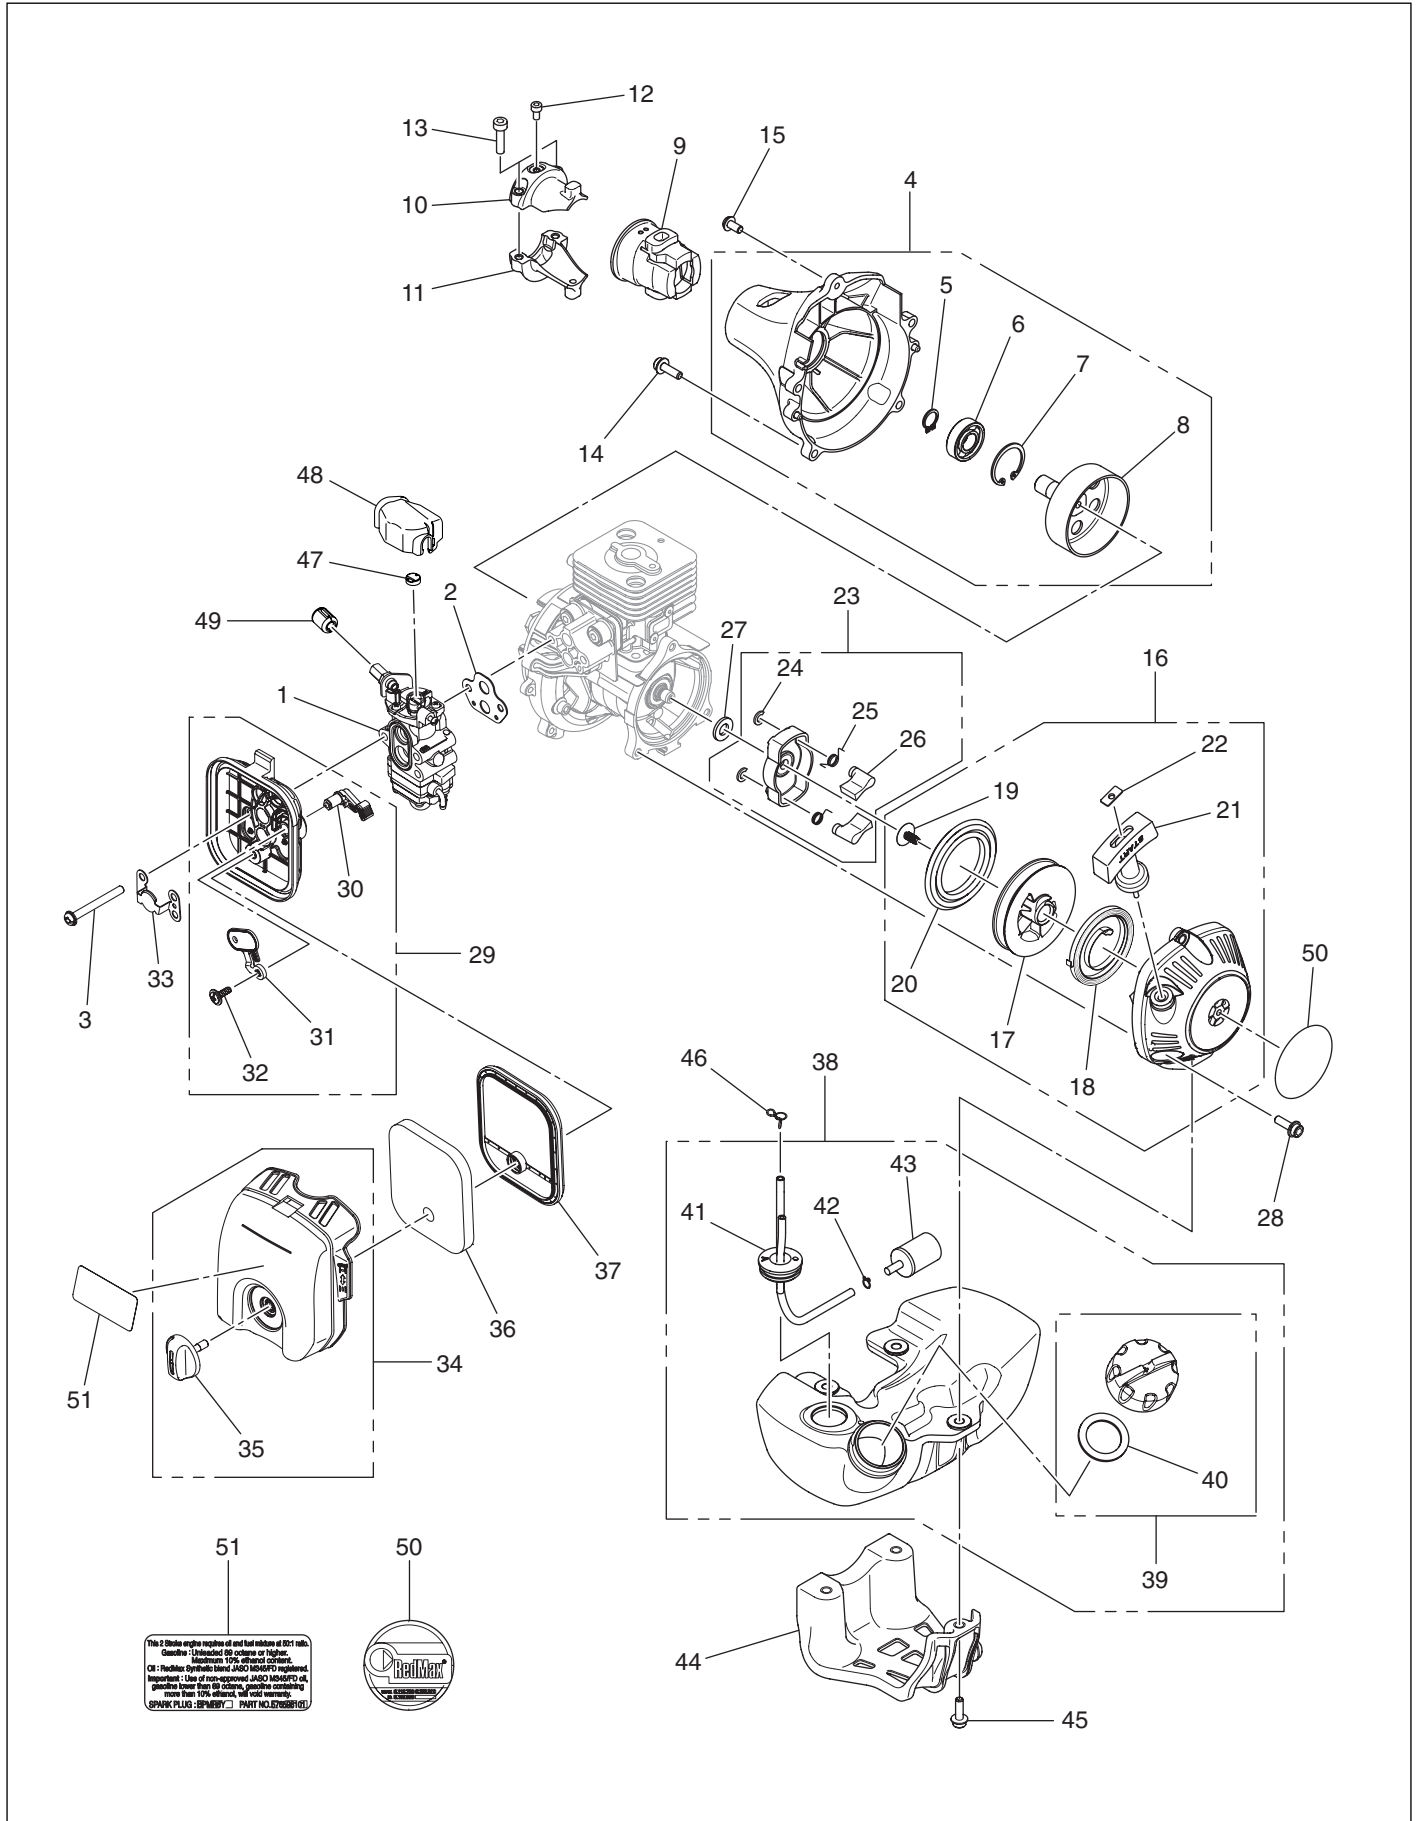

HEZ230S

Fig.3 ENGINE UNIT 02

ENGINE

HEZ230S, 2017-03

Ref	Part No	Description	Remark	QTY KIT
2	585 80 91-01	GASKET		1
3	581 24 10-01	SCREW		2
4	581 44 00-01	HOUSING		1
5	516 12 41-01	RING		1
6	525 95 32-01	BEARING		1
7	506 60 99-01	RING		1
8	581 14 20-01	CLUTCH DRUM		1
9	576 42 05-01	CUSHION		1
10	576 42 07-02	BRACKET		1
11	576 42 08-02	BRACKET		1
12	529 26 81-01	BOLT		1
13	577 94 20-01	BOLT		2
14	577 94 23-01	BOLT		4
15	578 47 35-02	SCREW		1
16	581 20 95-01	STARTER		1
17	579 06 48-01	STARTER PULLEY		1
18	504 11 50-01	SPRING.SPIRAL		1
19	506 61 30-01	SCREW		1
20	581 86 30-01	ROPE		1
21	505 30 34-01	KNOB		1
22	504 11 40-01	PLATE.STOPPER		1
23	581 14 65-01	STARTER PULLEY		1
24	521 60 04-01	E-RING		2
25	521 60 03-01	SPRING		2
26	521 60 02-01	RATCHET		2
27	586 88 35-01	WASHER		1
28	510 90 41-01	BOLT		3
29	585 12 64-01	BODY		1
30	528 07 44-01	LEVER		1
31	585 12 63-01	PLATE		1
32	581 73 62-01	SCREW		1
33	575 75 04-01	PLATE		1
34	575 33 11-03	COVER		1
35	528 07 46-01	KNOB		1
36	577 63 30-01	AIR FILTER		1
37	587 93 07-01	FILTER		1
38	581 47 04-01	FUEL TANK ASSY		1
39	576 40 37-02	TANK CAP		1
40	577 04 87-01	GASKET		1
41	579 13 83-07	HOSE ASSY		1
42	506 70 70-01	CLIP		1
43	503 44 32-01	FILTER		1
44	581 46 30-01	SKID PLATE		1
45	521 51 69-01	BOLT		3
46	506 74 15-01	CLIP		1
47	513 35 24-01	HUB CAP		1
48	506 74 42-01	COVER		1
49	577 13 32-01	JOINT		1
50	585 49 78-01	DECAL		1
51	585 49 76-01	DECAL		1