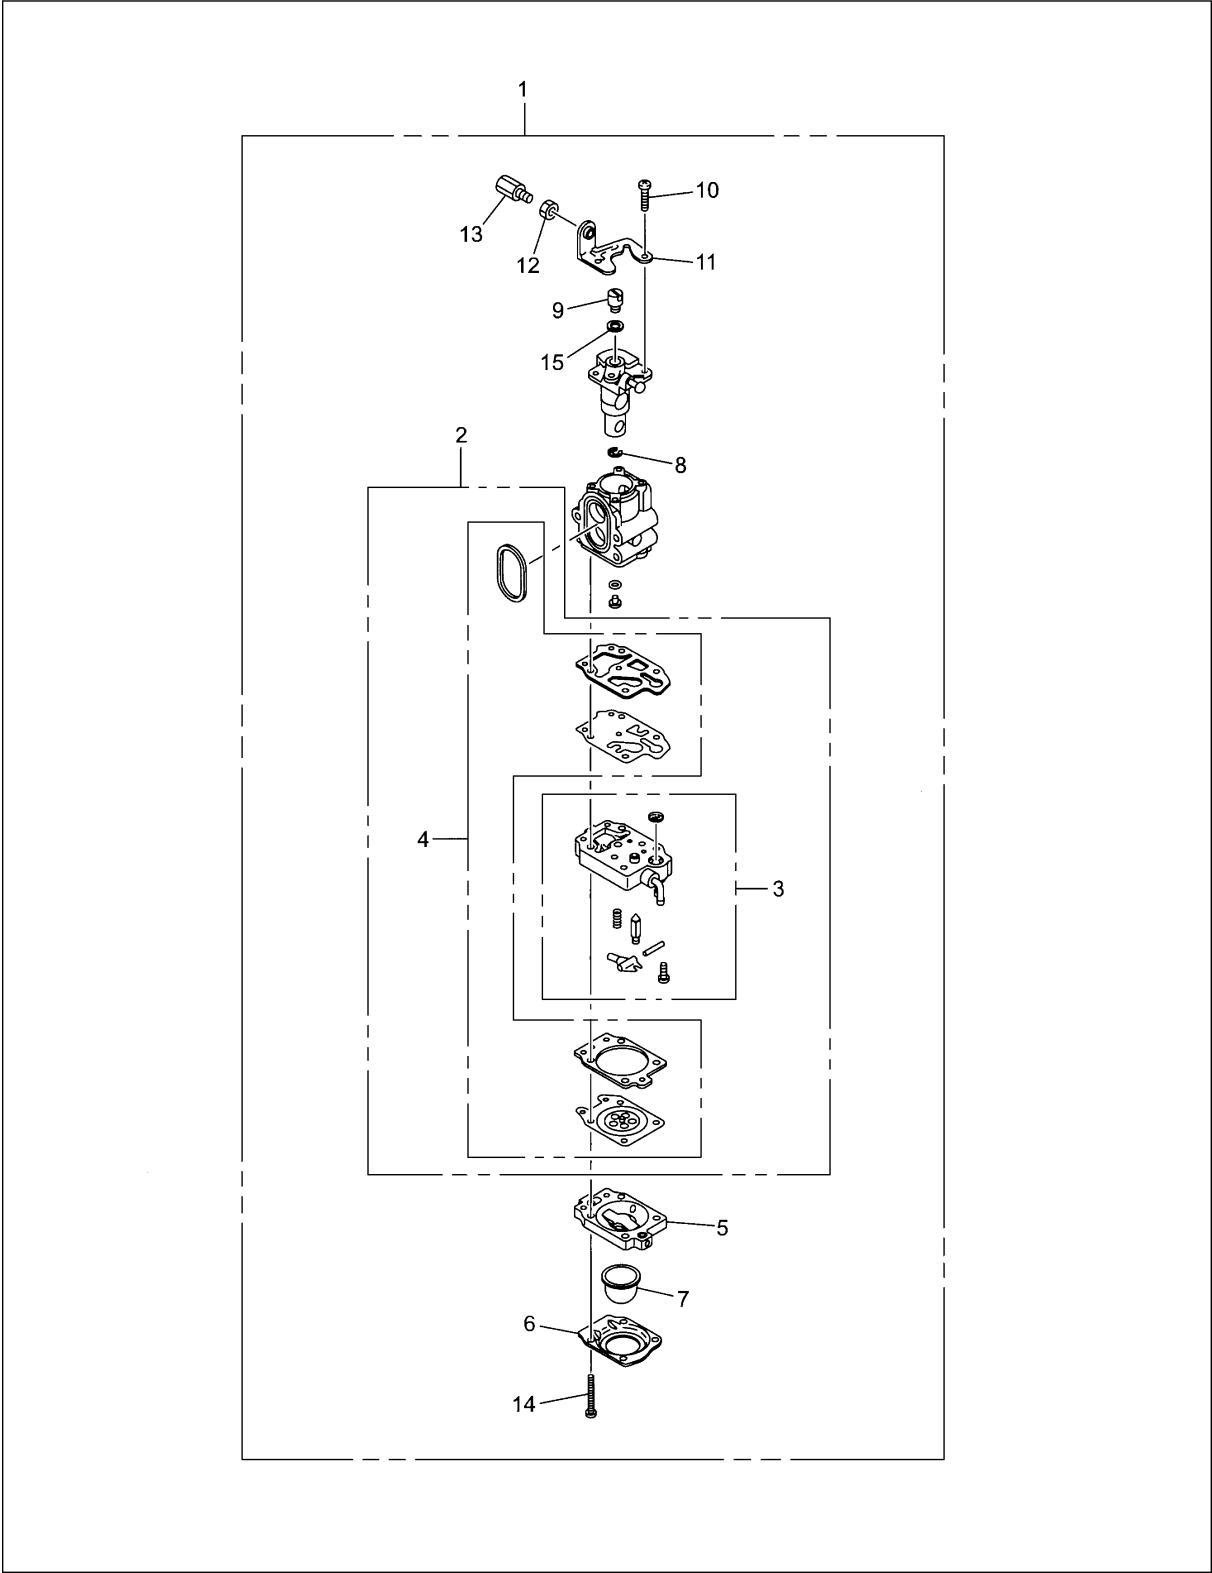

SPARE PARTS LIST

TRIMMERS/EDGERS

HEZ230S, 2017-03

HEZ230S

Fig.4 CARBURETOR

CARBURETOR

HEZ230S, 2017-03

Ref	Part No	Description	Remark	QTY KIT
2	587 29 70-01	KIT		1
3	502 23 84-01	CARBURETTOR BODY		1
4	587 29 68-01	GASKET KIT		1
5	506 74 09-01	BODY		1
6	506 74 10-01	COVER		1
7	505 30 67-01	PUMP		1
8	506 73 86-01	RING		1
9	506 74 12-01	SWIVEL		1
10	505 30 79-01	SCREW		2
11	506 74 60-01	BRACKET		1
12	506 61 26-01	NUT		1
13	506 74 13-01	SCREW		1
14	506 74 11-01	SCREW		4
15	506 74 61-01	WASHER		1

DRIVE

HEZ230S, 2017-03

Ref	Part No	Description	Remark	QTY KIT
66	505 17 48-01	NUT		2
67	505 17 30-01	WASHER		2
68	588 19 26-01	BOLT		3
69	581 43 07-01	HANDLE LOOP		1
70	576 46 38-01	CLAMP		1
71	521 86 31-01	SCREW		2
72	585 97 98-01	TOOL KIT		1
73	577 87 34-01	WRENCH		1
74	505 31 19-01	WRENCH		1
75	505 17 53-01	BLADE		1
76	510 98 94-01	GOGGLE		1
77	580 35 72-10	2T OIL		1