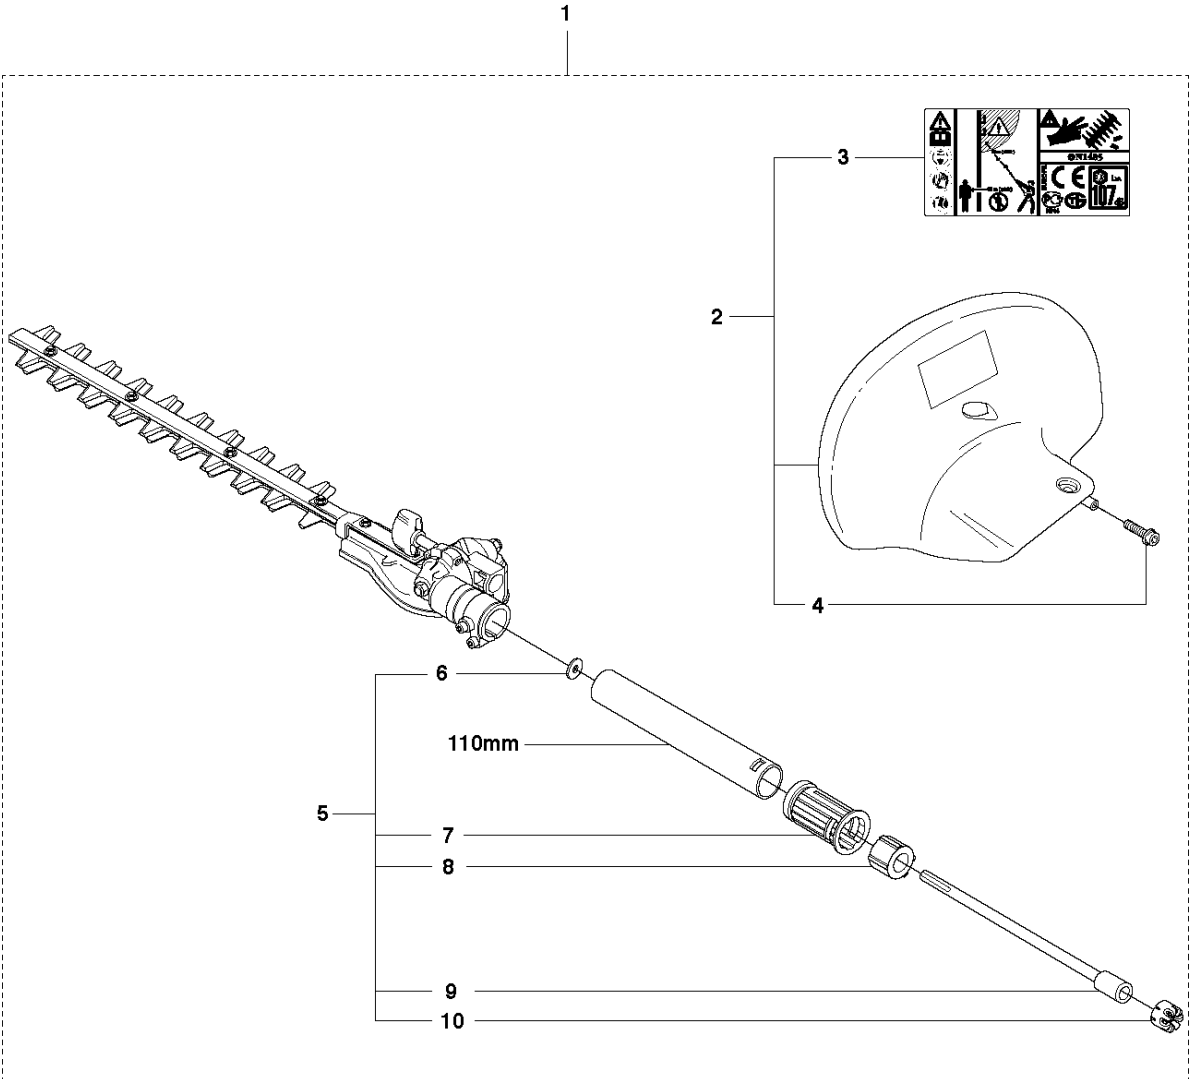

SPARE PARTS LIST

ACCESSORIES AND TOOLS

HEDGETRIMMER ATTACHMENT
LRT-EX110 (590683801)

LRT-EX110
HEDGETRIMMER ATTACHMENT

ATTACHMENTS

HEDGETRIMMER ATTACHMENT LRT-EX110 (590683801)

Ref	Part No	Description	Remark	QTY	KIT
1	537 19 66-05	ATTACHMENT		1	
2	544 11 89-05	HAND GUARD		1	
3	587 11 37-02	LABEL		1	1, 2
4	503 21 75-16	SCREW IHSCFT		1	1, 2
5	588 62 94-02	TUBE DRIVESHAFT ASSY		1	1
6	735 58 55-01	WASHER		1	1, 5
7	587 41 46-01	PLUG		1	1, 5
8	503 78 52-02	SUPPORTING BEARING		1	1, 4
9	587 41 19-01	DRIVE SHAFT		1	1, 5
10	583 93 83-01	CLIP		1	1, 5