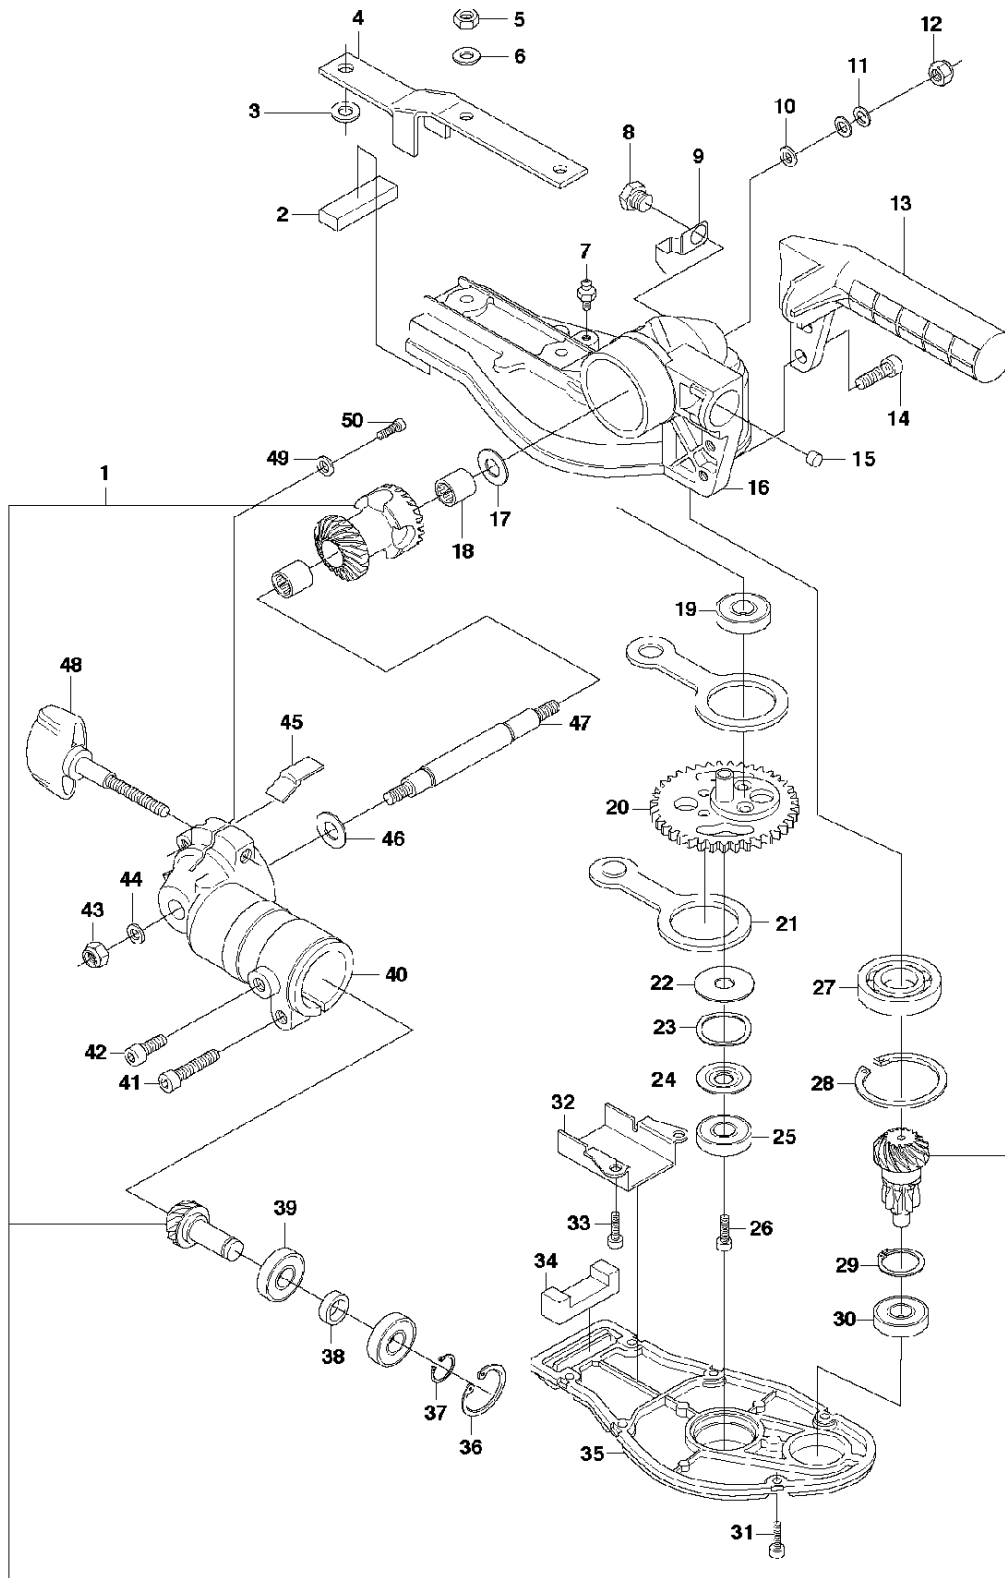

LRT-EX110 / LRT-EX850
GEAR

GEARS

HEDGETRIMMER ATTACHMENT LRT-EX110 (590683801)

Ref	Part No	Description	Remark	QTY KIT
1	544 06 40-01	GEAR WHEEL		1
2	575 74 63-01	GASKET		1
3	734 11 65-41	WASHER		1
4	537 23 21-01	BASEPLATE		1
5	503 22 10-12	HEXAGON NUT		2
6	734 11 46-01	WASHER		2
7	738 88 10-01	LUBRICATION NIPPLE		1
8	537 41 66-01	PLUG		1
9	544 00 04-01	STOP		1
10	734 11 52-01	WASHER		1
11	737 38 52-00	DISC SPRING		2
12	732 25 16-01	HEXAGON LOCKING NUT		1
13	537 23 30-01	HANDLE	LRT-EX850	1
14	725 53 68-55	SCREW IHSCM	LRT-EX850	2
15	544 09 31-01	PLUG		1
16	537 23 17-01	GEAR HOUSING		1
17	537 29 42-01	WASHER		1
18	537 23 36-01	NEEDLE BEARING		2
19	738 21 98-04	BALL BEARING		1
20	537 23 28-01	GEAR WHEEL		1
21	537 23 20-01	CONNECTING ROD		2
22	537 40 48-01	WASHER		1
23	503 23 03-02	WASHER		1
24	537 34 18-01	WASHER		1
25	738 21 98-04	BALL BEARING		1
26	725 53 23-05	SCREW IHSCM		1
27	537 40 64-02	BALL BEARING		1
28	735 31 33-10	CIRCLIP		1
29	735 31 19-00	CIRCLIP		1
30	738 21 98-04	BALL BEARING		1
31	725 52 91-01	SCREW IHSCM		6
32	537 34 15-01	GUIDE PLATE		1
33	725 52 87-55	SCREW IHSCM		2
34	575 74 63-01	GASKET		1
35	537 23 18-01	HUB CAP		1
36	735 31 25-10	CIRCLIP		1
37	735 31 11-00	CIRCLIP		1
38	537 23 37-01	SPACER		1
39	738 21 99-04	BALL BEARING		2
40	537 23 16-01	GEAR HOUSING		1
41	503 20 07-25	SCREW IHSCFM		1
42	503 20 14-12	SCREW IHSCFMO		1
43	732 25 16-01	HEXAGON LOCKING NUT		1
44	734 11 52-01	WASHER		1
45	537 39 49-01	SEALING		1
46	537 29 42-01	WASHER		1
47	537 23 26-01	SHAFT		1
48	537 44 23-01	KNOB		1
49	734 11 46-01	WASHER		1
50	725 53 29-55	SCREW IHSCM		1