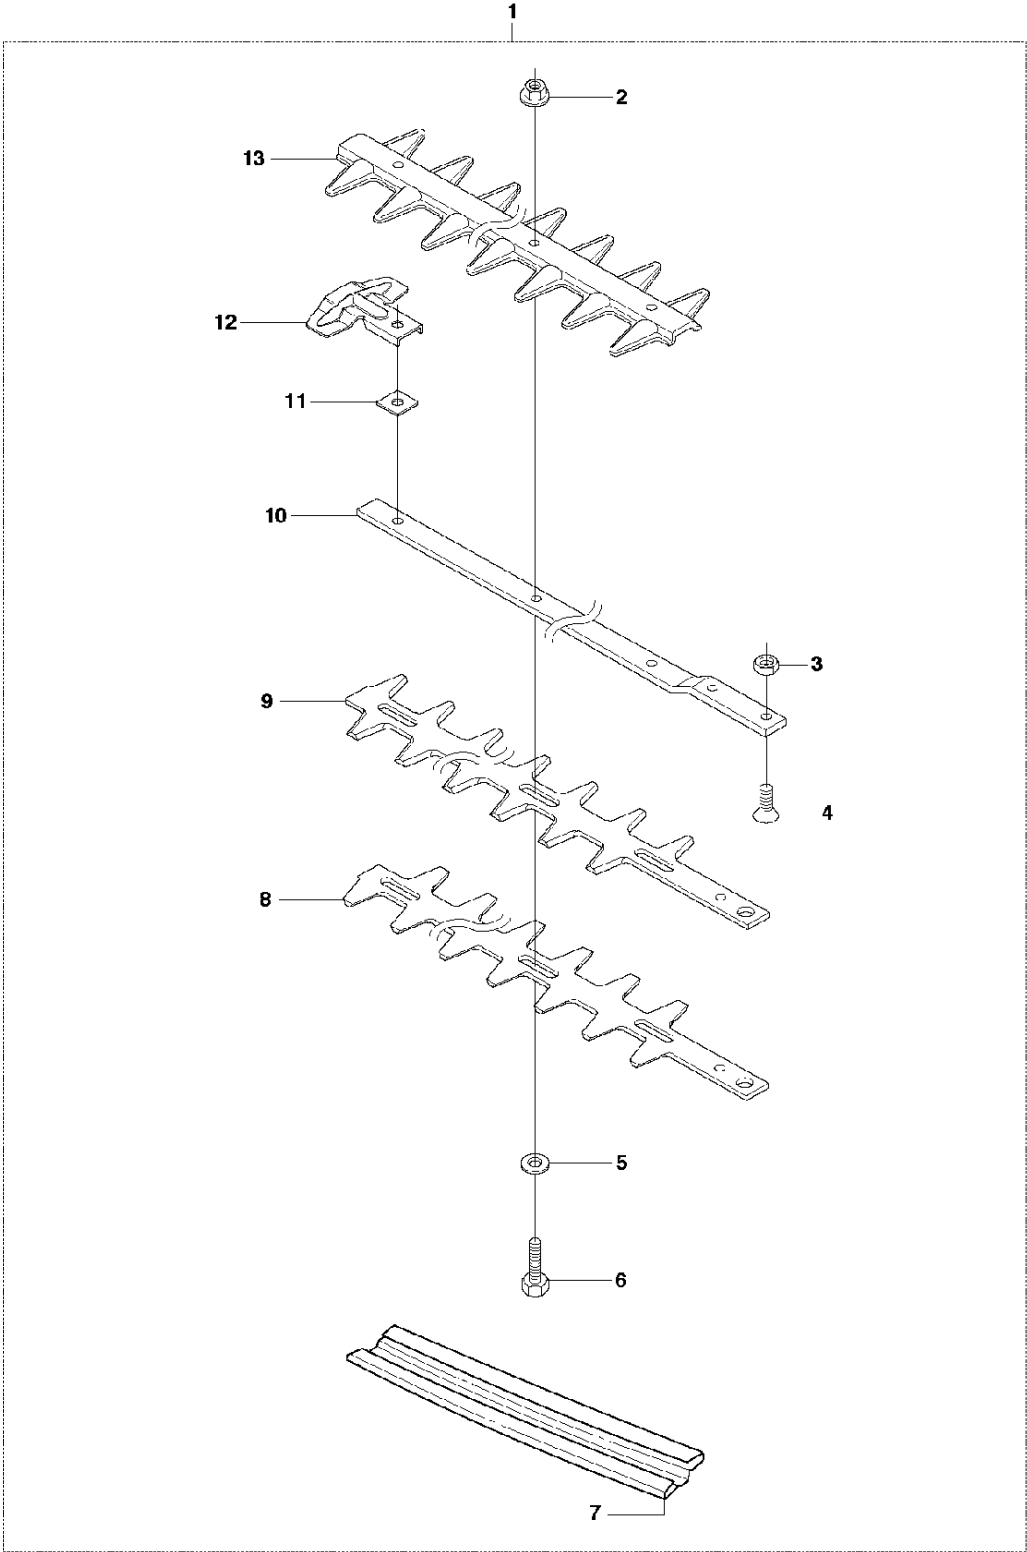

LRT-EX110
CUTTING SYSTEM

CUTTING EQUIPMENT

HEDGETRIMMER ATTACHMENT LRT-EX110 (590683801)

Ref	Part No	Description	Remark	QTY KIT	
1	505 06 55-02	CUTTING DECK		1	
2	503 22 00-06	HEXAGON NUT		4	1
3	503 22 10-12	HEXAGON NUT		2	1
4	725 63 31-55	SCREW IHCSFM		2	1
5	503 23 00-24	WASHER		4	1
6	503 20 17-22	SCREW EHHM		4	1
7	581 25 93-04	TRANSPORT GUARD		1	1
8	505 06 48-01	BLADE		1	1
9	505 06 48-01	BLADE		1	1
10	537 28 39-01	BEAM		1	1
11	544 46 27-01	WASHER STEEL		1	1
12	537 37 20-01	COVER		1	1
13	537 28 44-01	PROTECTIVE PLATE		1	1