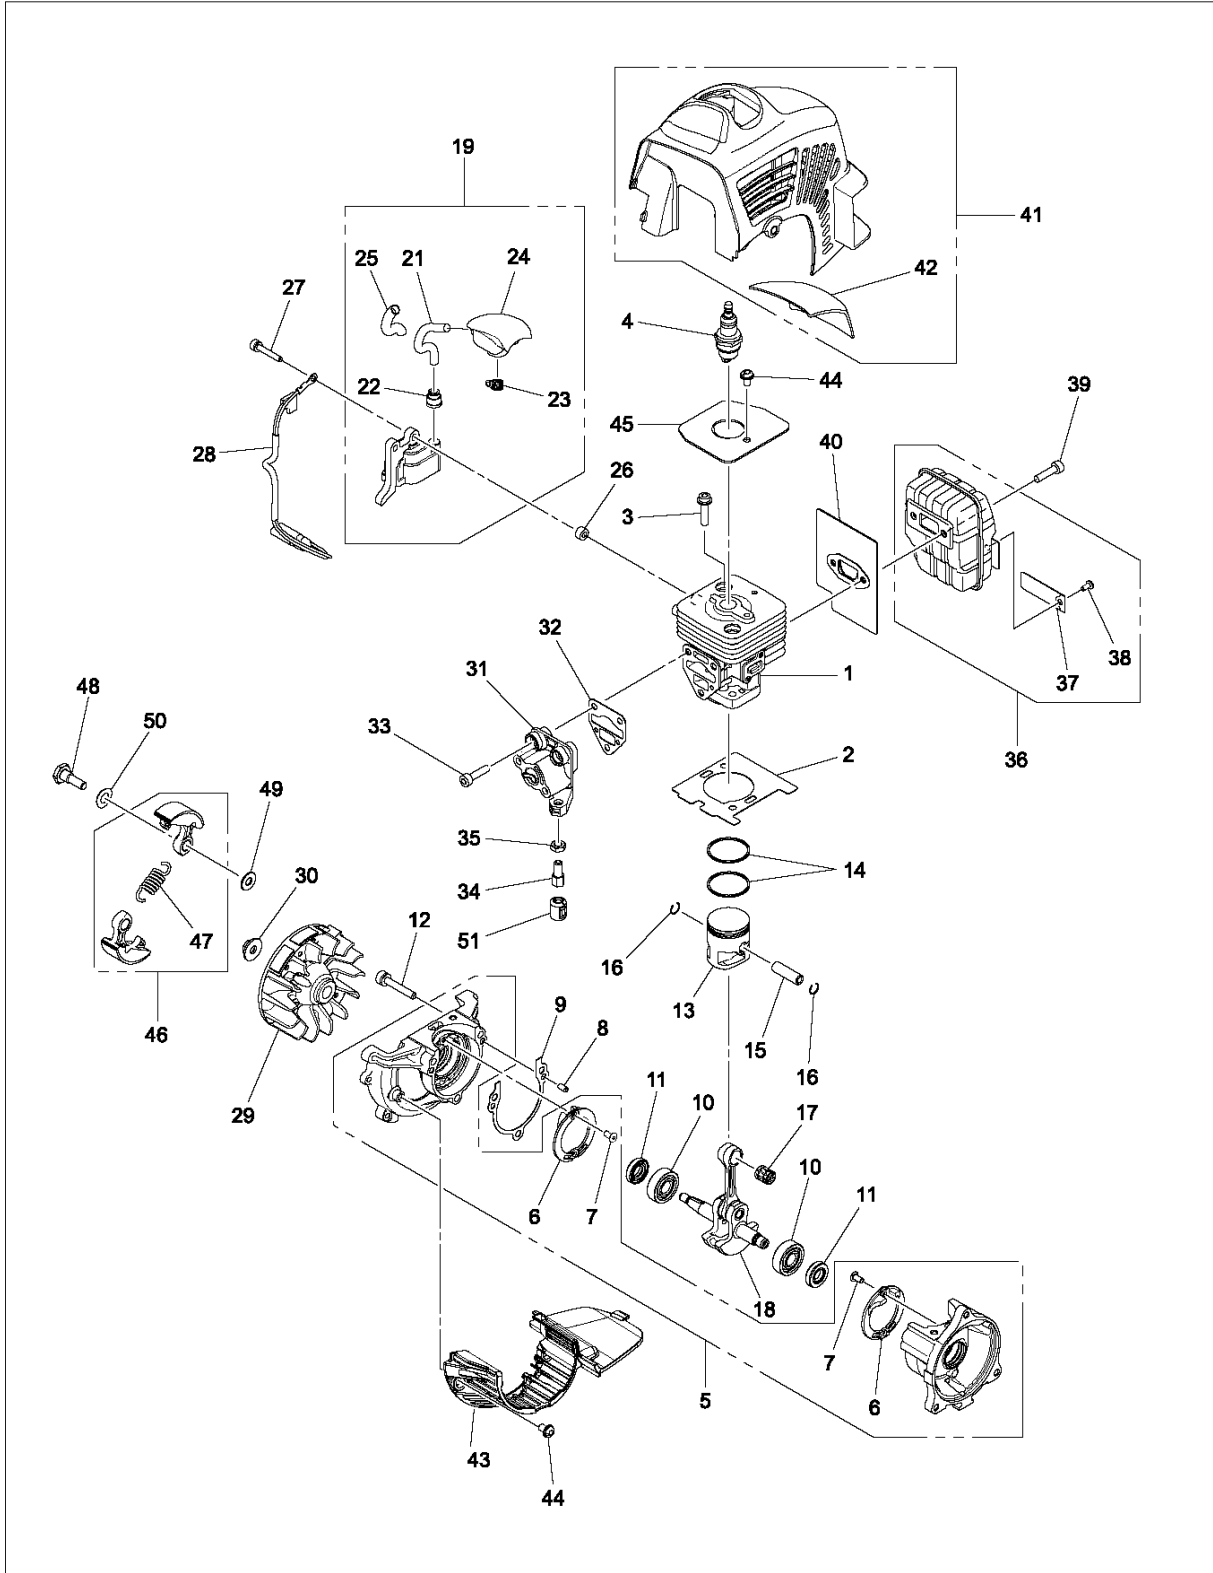

TRZ230S

Fig.2 ENGINE UNIT 01

ENGINE

TRZ230S, 967194101, 2018-02

Ref	Part No	Description	Remark	QTY KIT
1	578 14 38-01	CYLINDER		1
2	576 40 71-01	GASKET		1
3	506 74 52-01	BOLT		2
4	584 70 31-01	SPARK PLUG		1
5	578 01 00-04	CRANKCASE		1
6	576 40 74-01	COVER		2
7	576 39 86-01	BOLT		4
8	577 16 74-01	PIN		2
9	576 40 75-01	GASKET		1
10	521 75 68-01	BALL BEARING		2
11	521 52 14-01	OIL SEAL		2
12	512 84 59-01	BOLT		3
13	579 52 92-01	PISTON		1
14	576 40 82-01	RING		2
15	510 91 63-01	PIN.PISTON		1
16	505 04 52-01	RING		2
17	576 40 27-01	BEARING		1
18	586 65 68-01	CRANKSHAFT		1
19	586 27 52-01	IGNITION COIL ASSY		1
21	584 82 66-01	IGNITION CABLE		1
22	511 39 83-01	HUB CAP		1
23	577 88 47-01	SPRING		1
24	581 94 27-01	SPARK PLUG CAP		1
25	521 74 95-01	TUBE		1
26	521 76 97-01	SPACER		2
27	521 51 58-01	BOLT		2
28	577 05 11-01	SHORT CIRCUIT CABLE		1
29	577 44 58-01	FLYWHEEL		1
30	513 66 75-01	NUT		1
31	576 39 88-03	INSULATOR		1
32	576 39 89-01	GASKET		1
33	504 11 43-01	SCREW		3
34	521 75 60-01	SCREW		1
35	510 48 74-01	NUT		1
36	580 69 49-02	MUFFLER ASSY		1
37	580 51 44-01	SPARK ARRESTER		1
38	729 57 74-05	SCREW CRPANT		1
39	504 11 43-01	SCREW		2
40	578 07 86-02	GASKET		1
41	586 05 56-01	CYLINDER COVER		1
42	586 05 40-01	SHEET		1
43	589 57 73-01	GUARD		1
44	544 25 68-01	SCREW		3
45	581 82 24-02	PLATE		1
46	585 83 47-01	CLUTCH ASSY		1
47	576 40 07-01	CLUTCH SPRING		1
48	513 18 96-01	SCREW		2
49	505 05 44-01	WASHER		2
50	513 18 95-01	WASHER		1
51	577 13 32-01	JOINT		1