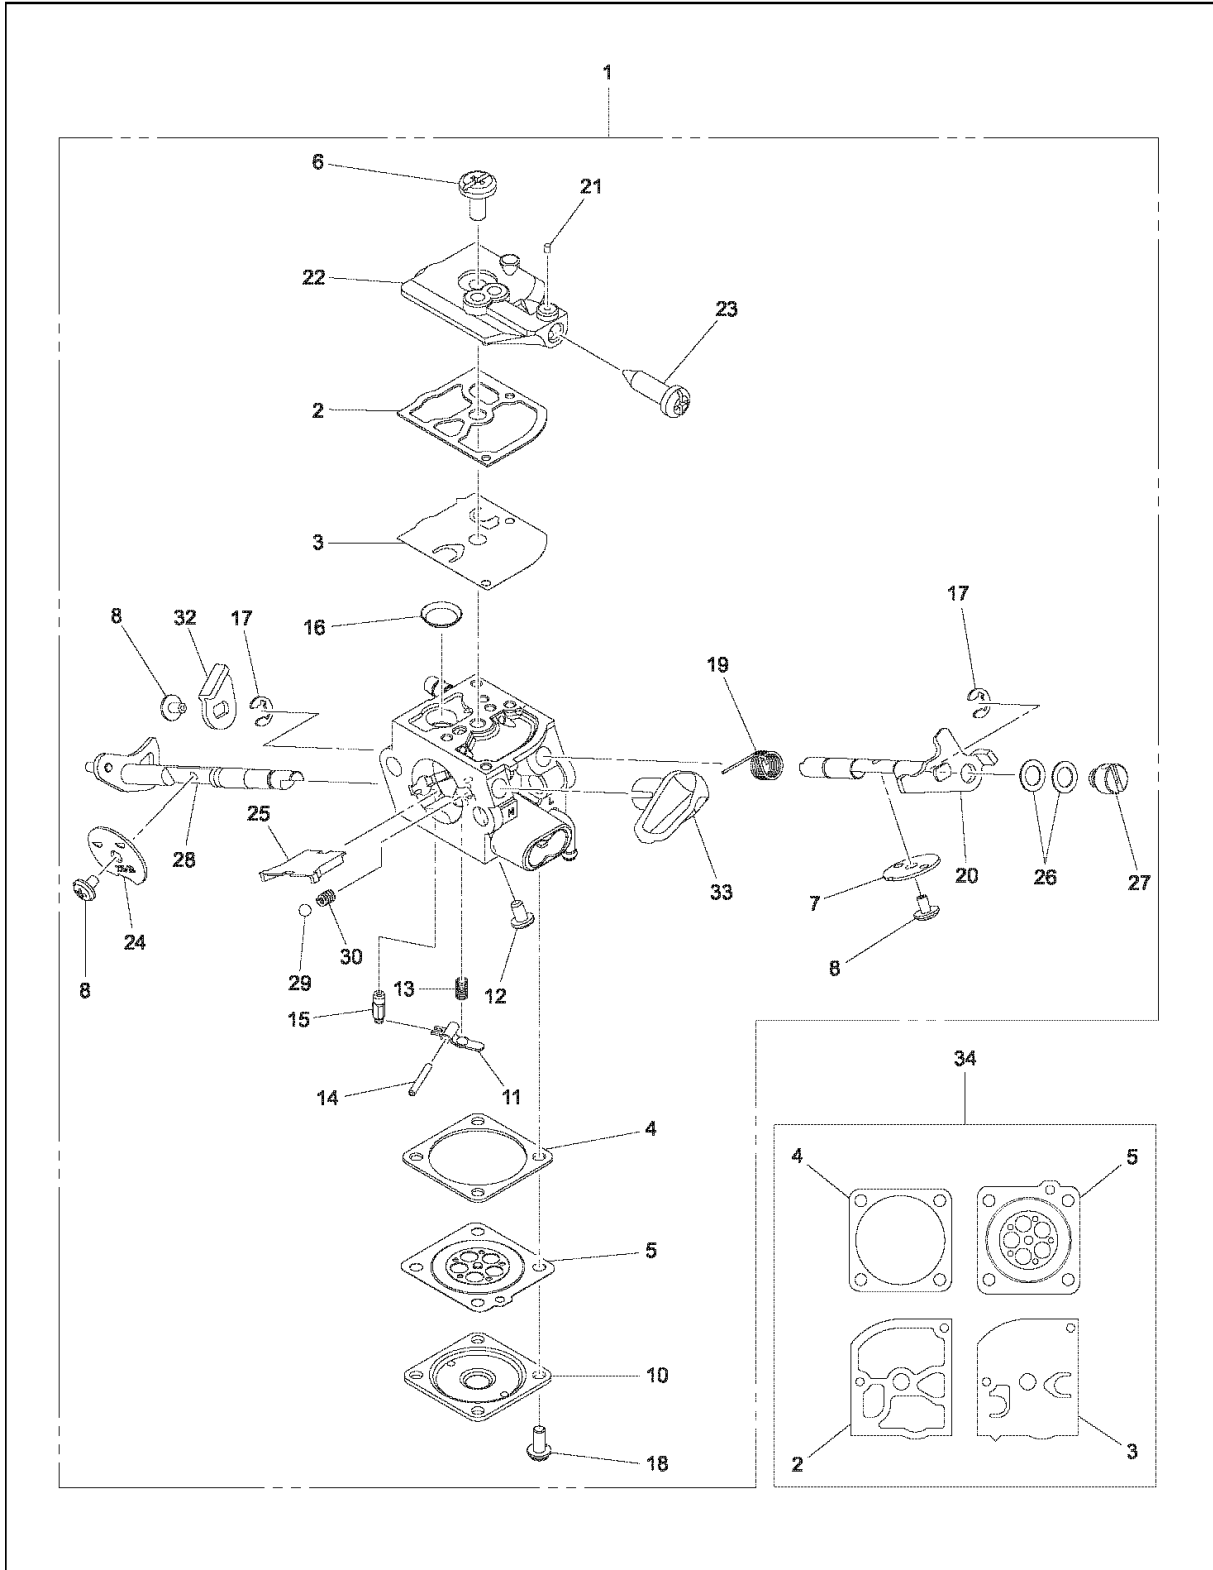

SPARE PARTS LIST

TRIMMERS/EDGERS

TRZ230S, 967194101, 2018-02

TRZ230S

Fig.4 CARBURETOR

CARBURETOR DETAILS

TRZ230S, 967194101, 2018-02

Ref	Part No	Description	Remark	QTY KIT
1	586 70 08-01	CARBURETTOR		1
2	577 89 94-01	GASKET		1
3	577 89 95-01	DIAPHRAGM		1
4	577 89 99-01	GASKET		1
5	577 90 01-01	DIAPHRAGM		1
6	577 89 93-01	SCREW		1
7	577 89 96-01	VALVE		1
8	577 89 97-01	SCREW		3
10	577 90 00-01	COVER		1
11	578 39 02-01	LEVER		1
12	578 39 03-01	SCREW		1
13	579 63 18-01	SPRING		1
14	578 39 06-01	PIN		1
15	579 63 19-01	VALVE		1
16	577 90 03-01	STRAINER		1
17	577 90 04-01	E-RING		2
18	577 90 05-01	SCREW		4
19	577 90 06-01	SPRING		1
20	578 38 95-01	SHAFT		1
21	578 38 97-01	PLUG		1
22	578 38 98-01	PUMP		1
23	579 63 17-01	SCREW		1
24	585 31 89-01	VALVE		1
25	577 90 10-01	PLATE		1
26	577 90 11-01	GASKET		2
27	586 38 34-01	SWIVEL		1
28	577 90 14-01	SHAFT		1
29	577 90 15-01	BALL		1
30	577 90 16-01	SPRING		1
32	577 90 13-01	LEVER		1
33	576 78 55-01	CHOKE CONTROL		1
34	577 90 18-01	GASKET KIT		1