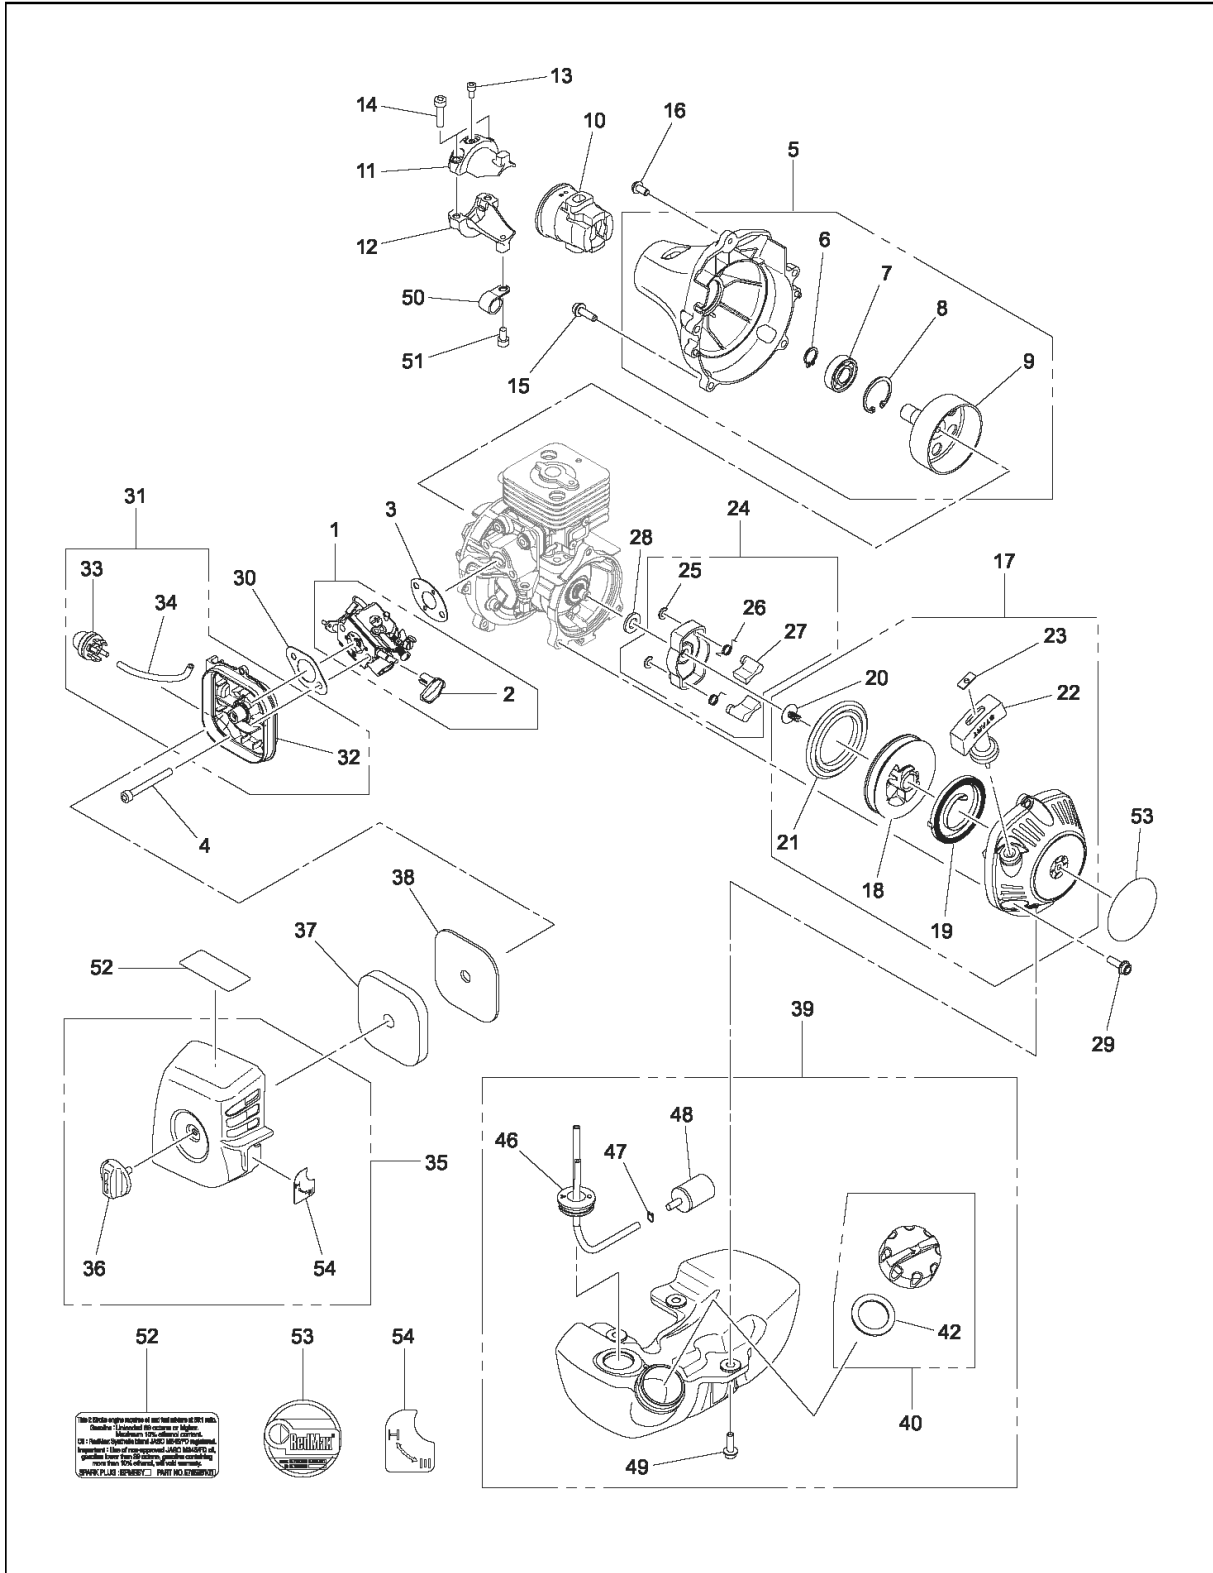

TRZ230S

Fig.3 ENGINE UNIT 02

ENGINE

TRZ230S, 967194101, 2018-02

Ref	Part No	Description	Remark	QTY KIT
1	586 70 08-01	CARBURETTOR		1
2	576 78 55-01	CHOKE CONTROL		1
3	576 39 91-02	GASKET		1
4	575 72 54-01	SCREW		2
5	581 44 00-02	HOUSING		1
6	516 12 41-01	RING		1
7	525 95 32-01	BEARING		1
8	506 60 99-01	RING		1
9	581 14 20-01	CLUTCH DRUM		1
10	576 42 05-01	CUSHION		1
11	576 42 07-02	BRACKET		1
12	576 42 08-02	BRACKET		1
13	529 26 81-01	BOLT		1
14	577 94 20-01	BOLT		2
15	577 94 23-01	BOLT		4
16	578 47 35-02	SCREW		1
17	581 20 95-01	STARTER		1
18	579 06 48-01	STARTER PULLEY		1
19	504 11 50-01	SPRING.SPIRAL		1
20	506 61 30-01	SCREW		1
21	581 86 30-01	ROPE		1
22	505 30 34-01	KNOB		1
23	504 11 40-01	STARTER HANDLE		1
24	581 14 65-01	STARTER PULLEY		1
25	521 60 04-01	E-RING		2
26	521 60 03-01	SPRING		2
27	521 60 02-01	RATCHET		2
28	586 88 35-01	WASHER		1
29	510 90 41-01	BOLT		3
30	577 88 24-02	GASKET		1
31	577 63 78-02	FILTER HOUSING		1
32	576 40 15-02	FILTER HOUSING		1
33	503 93 66-01	PURGE		1
34	577 05 05-01	PIPE		1
35	577 63 80-02	FILTER COVER		1
36	576 99 24-01	KNOB		1
37	576 40 18-01	AIR FILTER		1
38	581 43 89-01	AIR FILTER		1
39	581 59 49-01	FUEL TANK ASSY		1
40	576 40 37-02	TANK CAP		1
42	577 04 87-01	GASKET		1
46	579 21 03-03	HOSE ASSY		1
47	506 70 70-01	CLIP		1
48	503 44 32-01	FUEL FILTER		1
49	521 51 53-01	SCREW		3
50	504 12 23-01	CLIP		1
51	529 26 81-01	BOLT		1
52	585 49 76-01	DECAL		1
53	585 49 78-01	DECAL		1
54	579 34 96-01	DECAL		1