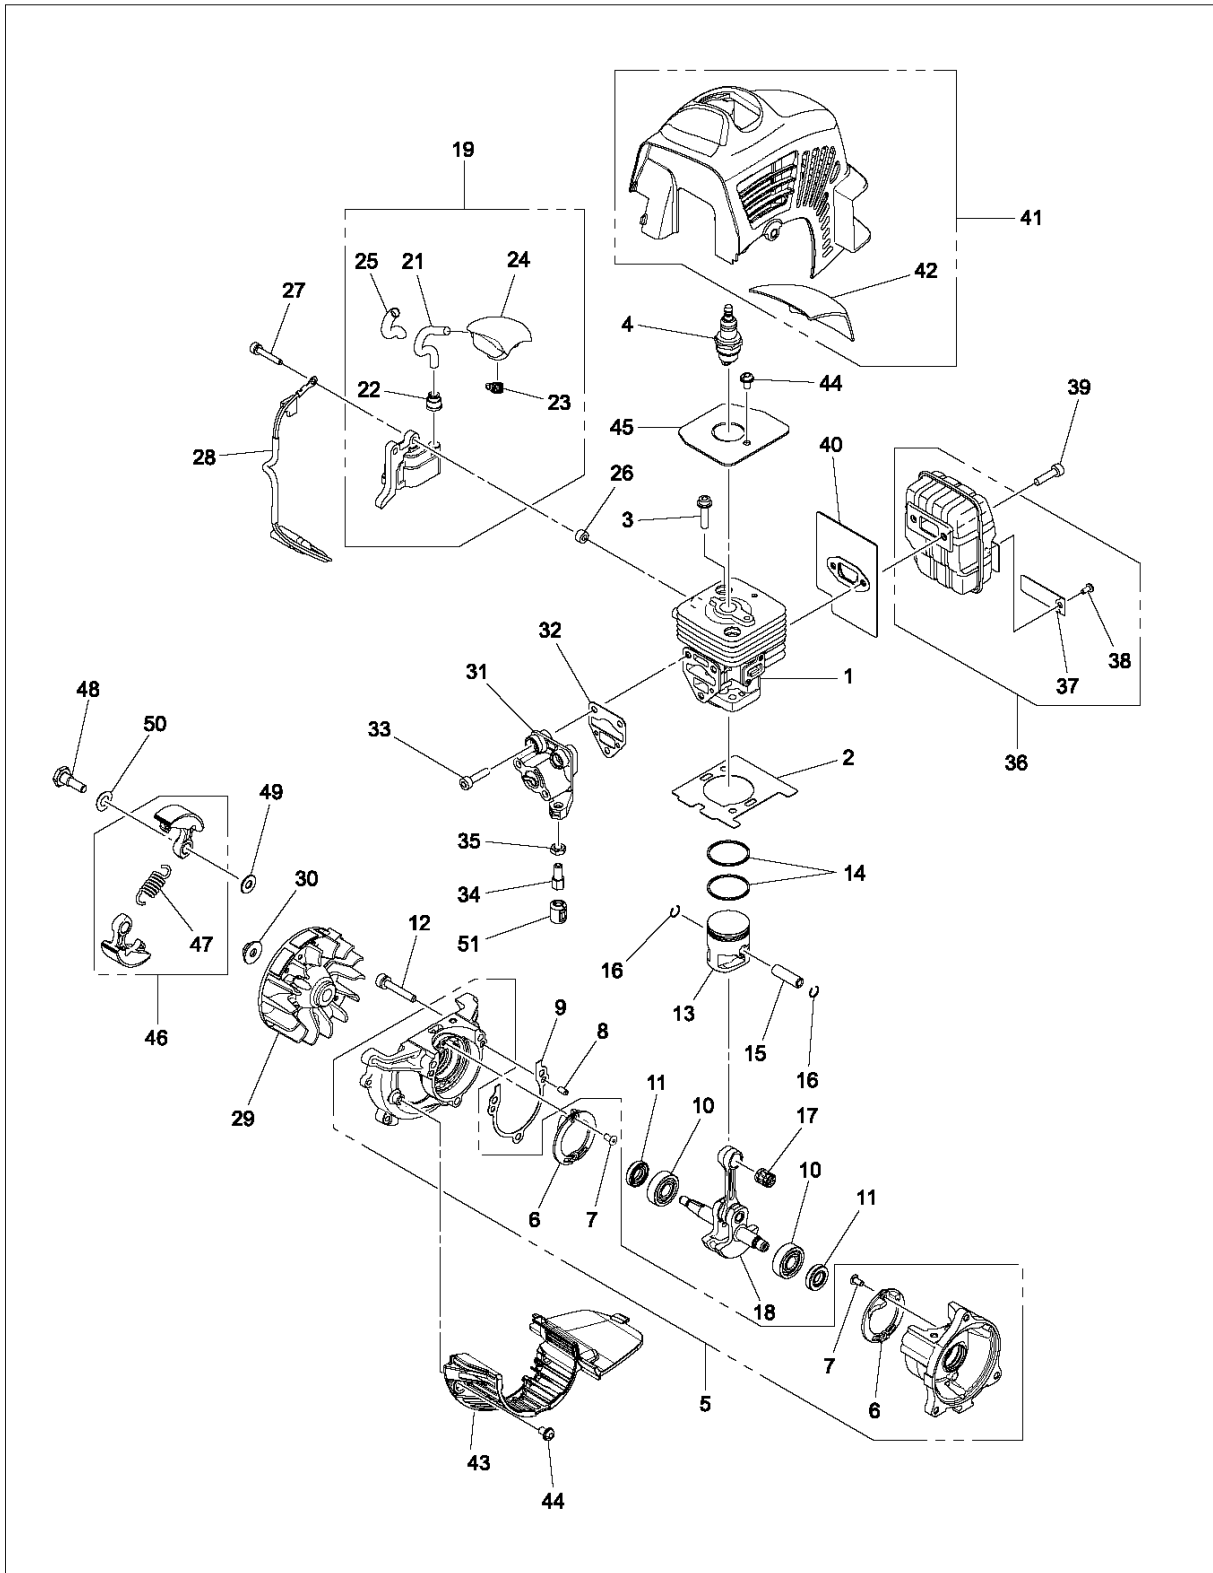

TRZ230S

Fig.2 ENGINE UNIT 01

ENGINE

TRZ230S, 967194101, 2018-02

Ref	Part No	Description	Remark	QTY KIT
1	578 14 38-01	CYLINDER		1
2	576 40 71-01	GASKET		1
3	506 74 52-01	BOLT		2
4	584 70 31-01	SPARK PLUG		1
5	578 01 00-04	CRANKCASE		1
6	576 40 74-01	COVER		2
7	576 39 86-01	BOLT		4
8	577 16 74-01	PIN		2
9	576 40 75-01	GASKET		1
10	521 75 68-01	BALL BEARING		2
11	521 52 14-01	OIL SEAL		2
12	512 84 59-01	BOLT		3
13	579 52 92-01	PISTON		1
14	576 40 82-01	RING		2
15	510 91 63-01	PIN.PISTON		1
16	505 04 52-01	RING		2
17	576 40 27-01	BEARING		1
18	586 65 68-01	CRANKSHAFT		1
19	586 27 52-01	IGNITION COIL ASSY		1
21	584 82 66-01	IGNITION CABLE		1
22	511 39 83-01	HUB CAP		1
23	577 88 47-01	SPRING		1
24	581 94 27-01	SPARK PLUG CAP		1
25	521 74 95-01	TUBE		1
26	521 76 97-01	SPACER		2
27	521 51 58-01	BOLT		2
28	577 05 11-01	SHORT CIRCUIT CABLE		1
29	577 44 58-01	FLYWHEEL		1
30	513 66 75-01	NUT		1
31	576 39 88-03	INSULATOR		1
32	576 39 89-01	GASKET		1
33	504 11 43-01	SCREW		3
34	521 75 60-01	SCREW		1
35	510 48 74-01	NUT		1
36	580 69 49-02	MUFFLER ASSY		1
37	580 51 44-01	SPARK ARRESTER		1
38	729 57 74-05	SCREW CRPANT		1
39	504 11 43-01	SCREW		2
40	578 07 86-02	GASKET		1
41	586 05 56-01	CYLINDER COVER		1
42	586 05 40-01	SHEET		1
43	589 57 73-01	GUARD		1
44	544 25 68-01	SCREW		3
45	581 82 24-02	PLATE		1
46	585 83 47-01	CLUTCH ASSY		1
47	576 40 07-01	CLUTCH SPRING		1
48	513 18 96-01	SCREW		2
49	505 05 44-01	WASHER		2
50	513 18 95-01	WASHER		1
51	577 13 32-01	JOINT		1