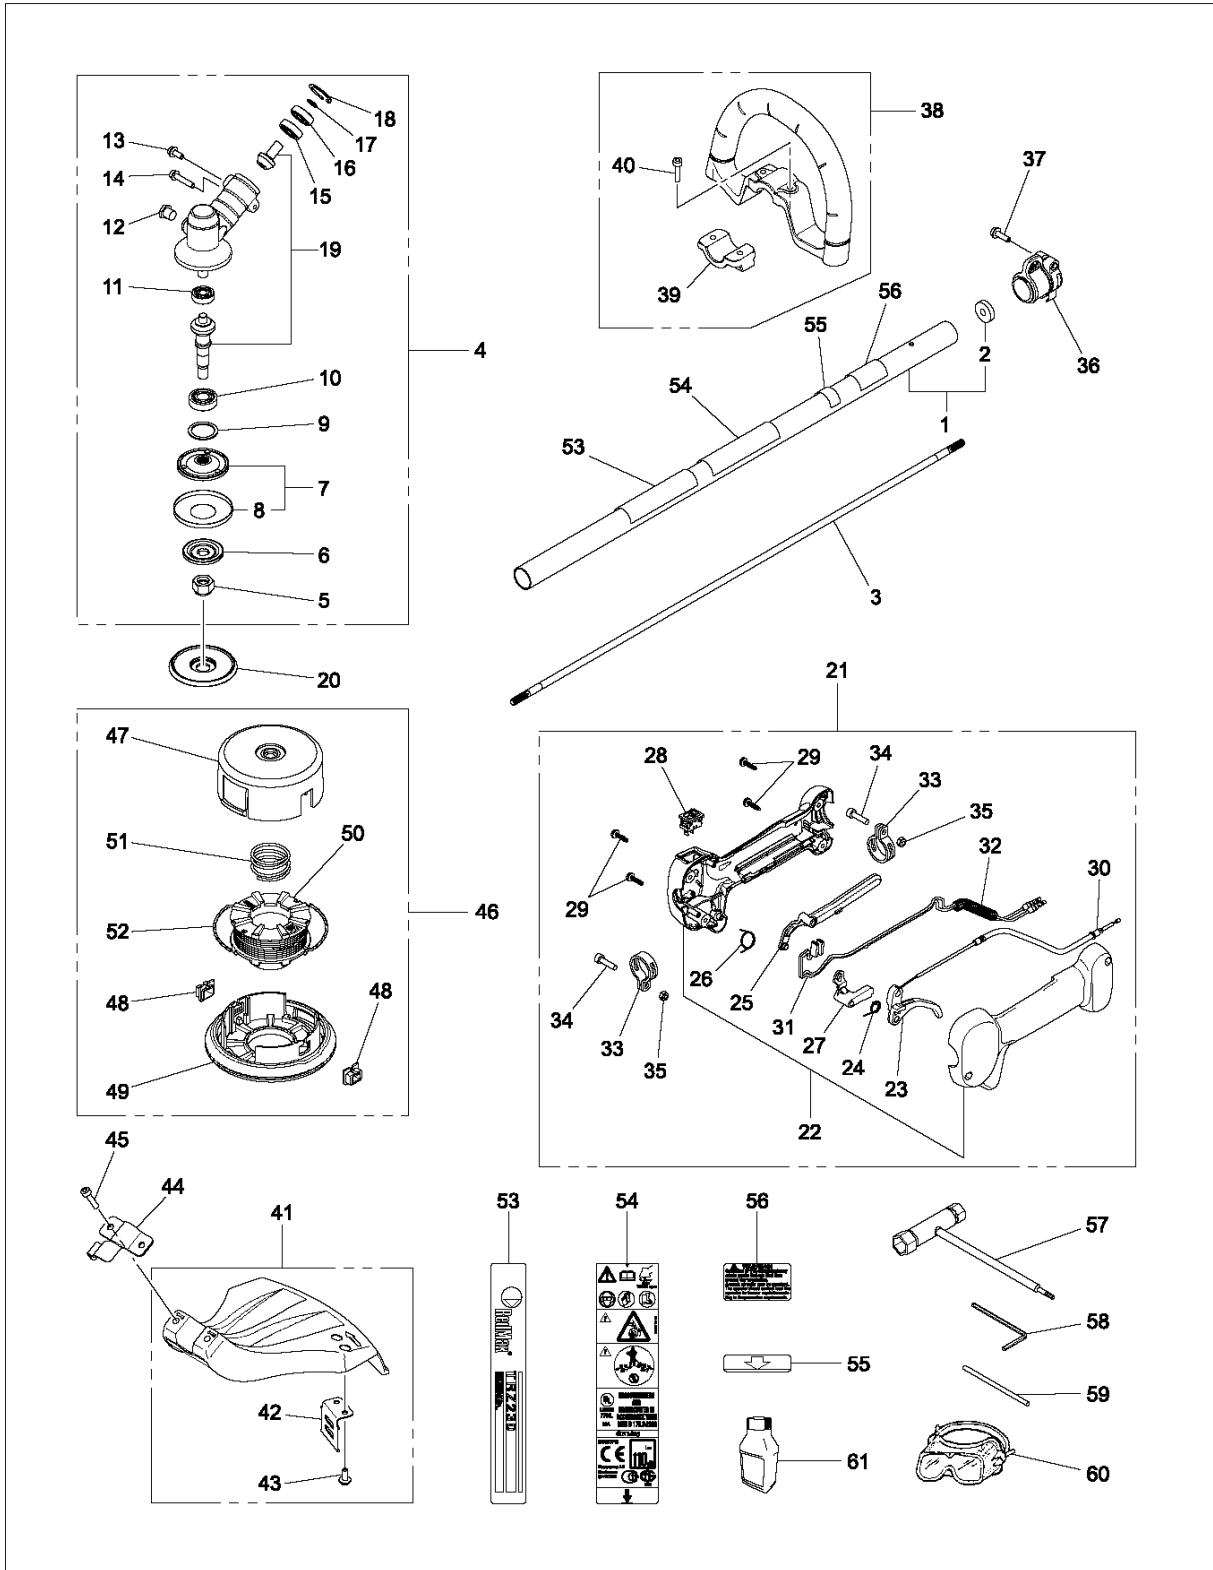

TRZ230S

Fig.1 DRIVE UNIT

DRIVE

TRZ230S, 967194101, 2018-02

Ref	Part No	Description	Remark	QTY KIT
1	579 14 90-01	TUBE		1
2	521 82 54-01	SEAL		1
3	581 11 05-02	DRIVE SHAFT		1
4	537 19 92-02	BEVEL GEAR ASSY		1
5	503 85 63-01	NUT		1
6	537 28 56-01	SUPPORT FLANGE		1
7	537 23 49-01	DRIVER ASSY		1
8	537 29 26-01	CUP		1
9	735 31 28-10	CIRCLIP		1
10	503 25 24-01	BALL BEARING		1
11	738 21 98-00	BALL BEARING		1
12	503 20 15-02	SCREW IHHM		1
13	574 71 08-01	BOLT		1
14	503 20 07-25	SCREW IHSCFM		1
15	738 21 99-00	BALL BEARING		1
16	738 21 99-02	BALL BEARING		1
17	735 31 11-00	CIRCLIP		1
18	735 31 25-10	CIRCLIP		1
19	537 04 10-01	GEAR WHEEL KIT		1
20	581 59 50-01	SPACER		1
21	581 55 57-02	GRIP		1
22	576 47 52-02	GRIP		1
23	529 25 88-01	LEVER,THROTTLE		1
24	529 25 96-01	SPRING,THROTTLE		1
25	578 77 80-01	LEVER		1
26	511 59 18-01	SPRING		1
27	529 25 92-01	LEVER,JOINT		1
28	586 24 68-01	STOP SWITCH		1
29	521 51 77-01	SCREW		4
30	581 55 58-02	CABLE		1
31	581 58 40-01	CORD		2
32	581 41 04-02	TUBE		1
33	529 25 94-01	BAND		2
34	504 11 43-01	SCREW		2
35	510 91 11-01	NUT		2
36	521 82 21-01	HANGER		1
37	521 51 53-01	SCREW		1
38	581 43 07-01	HANDLE LOOP		1
39	576 46 38-01	CLAMP		1
40	521 86 31-01	SCREW		2
41	501 13 67-02	GUARD		1
42	574 39 56-01	BLADE		1
43	502 84 39-01	SCREW		2
44	581 59 80-01	BRACKET		1
45	512 84 64-01	BOLT		2
46	521 54 06-01	TAP HEAD ASSY		1
47	521 54 07-01	CASE		1
48	512 54 98-01	EYELET		2
49	521 81 94-01	COVER		1
50	521 81 95-01	CORD		1
51	521 81 96-01	SPRING		1
52	511 01 14-01	CORD		1
53	580 26 11-25	DECAL		1
54	585 27 43-01	DECAL		1
55	505 29 58-01	LABEL		1
56	522 92 86-02	LABEL		1
57	575 73 82-02	COMBINATION WRENCH		1
58	503 55 86-01	SPANNER		1
59	502 28 59-01	STOP		1
60	510 98 94-01	GOGGLE		1
61	580 35 72-10	2T OIL		1