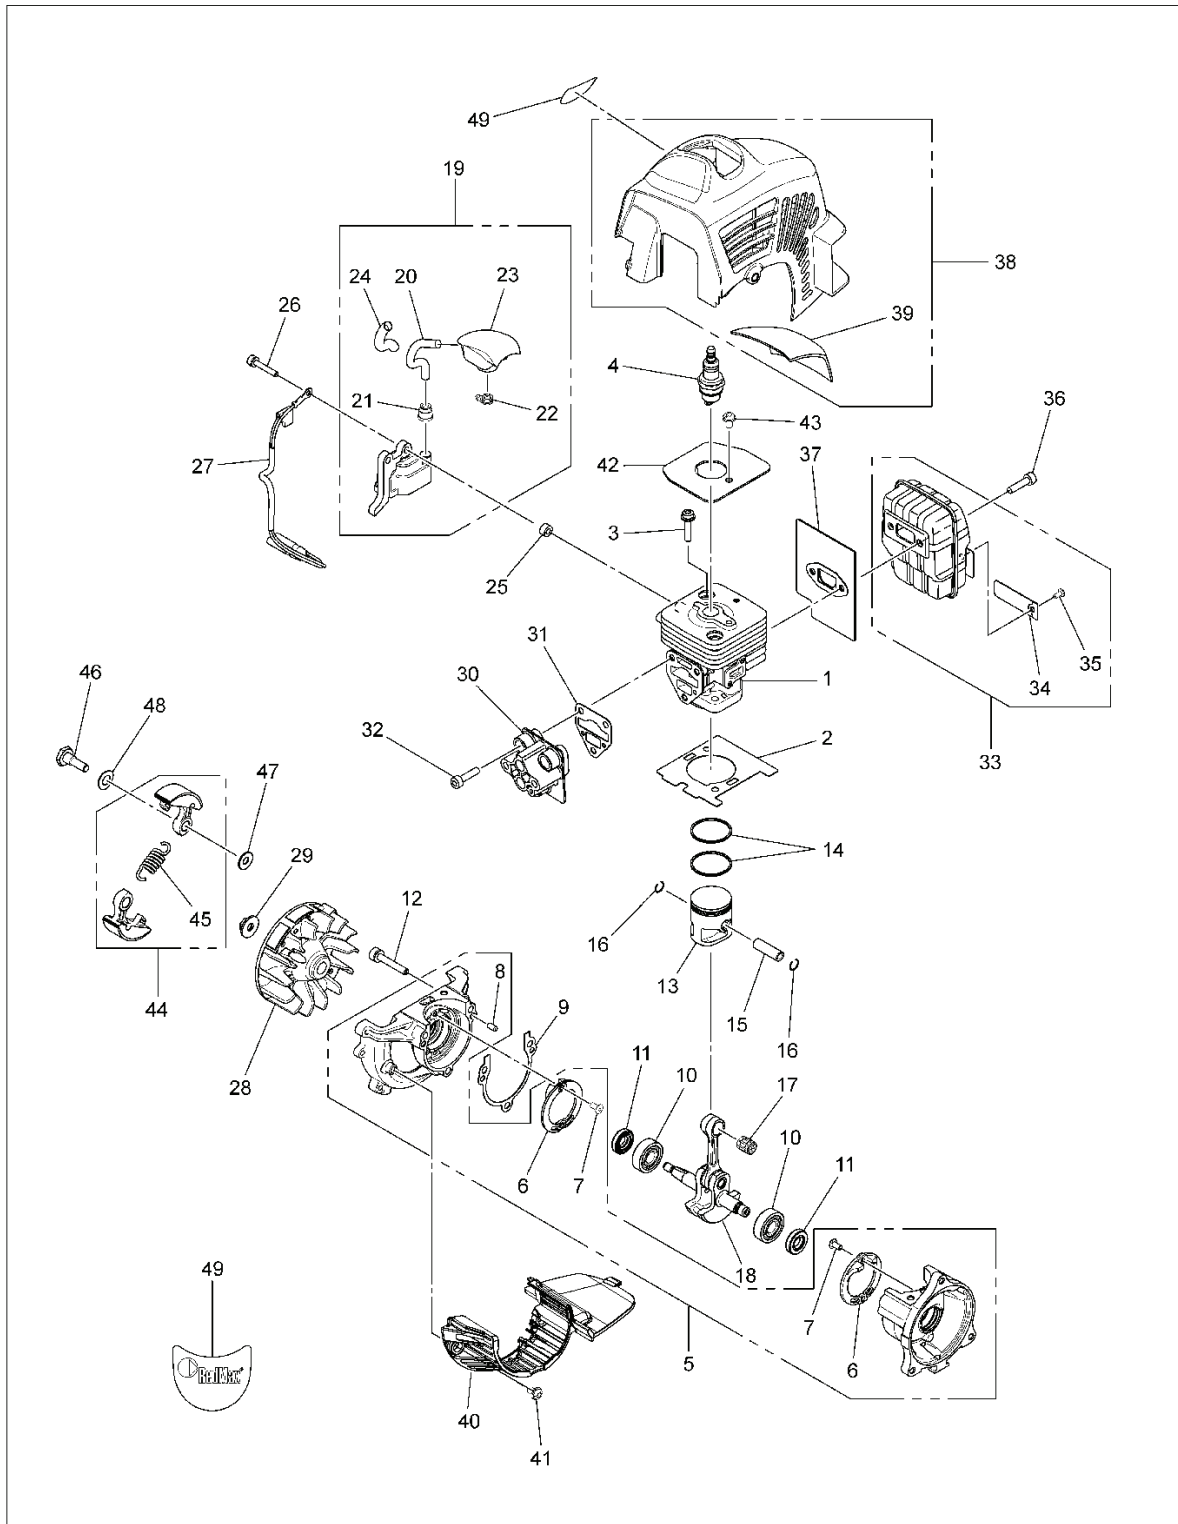

BCZ230TS

Fig.2 ENGINE UNIT 01

REF.	PART NO.	DESCRIPTION	REMARK	QTY.	KIT
1	578143801	CYLINDER		1	
2	576407101	GASKET		1	
3	506745201	BOLT		2	
4	584703101	SPARK PLUG		1	
5	578010004	CRANKCASE		1	
6	576407401	COVER		2	
7	576398601	BOLT		4	
8	577167401	PIN		2	
9	576407501	GASKET		1	
10	521756801	BALL BEARING		2	
11	521521401	SEAL		2	
12	512845901	BOLT		3	
13	579529202	TBD		1	
14	576408201	RING		2	
15	510916301	PIN.PISTON		1	
16	505045201	RING		2	
17	576402701	BEARING		1	
18	586656801	CRANKSHAFT		1	
19	588142101	IGNITION COIL		1	
20	584826601	IGNITION CABLE		1	
21	511398301	HUB CAP		1	
22	577884701	SPRING		1	
23	581942701	SPARK PLUG CAP		1	
24	521749501	TUBE		1	
25	588171401	SPACER		2	
26	521515801	BOLT		2	
27	578934501	SHORT CIRCUIT CABLE		1	
28	577445801	FLYWHEEL		1	
29	513667501	NUT		1	
30	585809001	INSULATOR		1	
31	576398901	GASKET		1	
32	504114301	SCREW		3	
33	580694902	MUFFLER ASSY		1	
34	580514401	SPARK ARRESTER		1	
35	729577405	SCREW CRPANT		1	
36	504114301	SCREW		2	
37	578078602	GASKET		1	
38	586055601	CYLINDER COVER		1	
39	586054001	SHEET		1	
40	589577301	GUARD		1	
41	578473502	SCREW		2	
42	581822402	PLATE		1	
43	544256801	SCREW		1	
44	585834701	CLUTCH ASSY		1	
45	576400701	CLUTCH SPRING		1	
46	513189601	SCREW		2	
47	505054401	WASHER		2	
48	513189501	WASHER		2	
49	587382701	DECAL		1