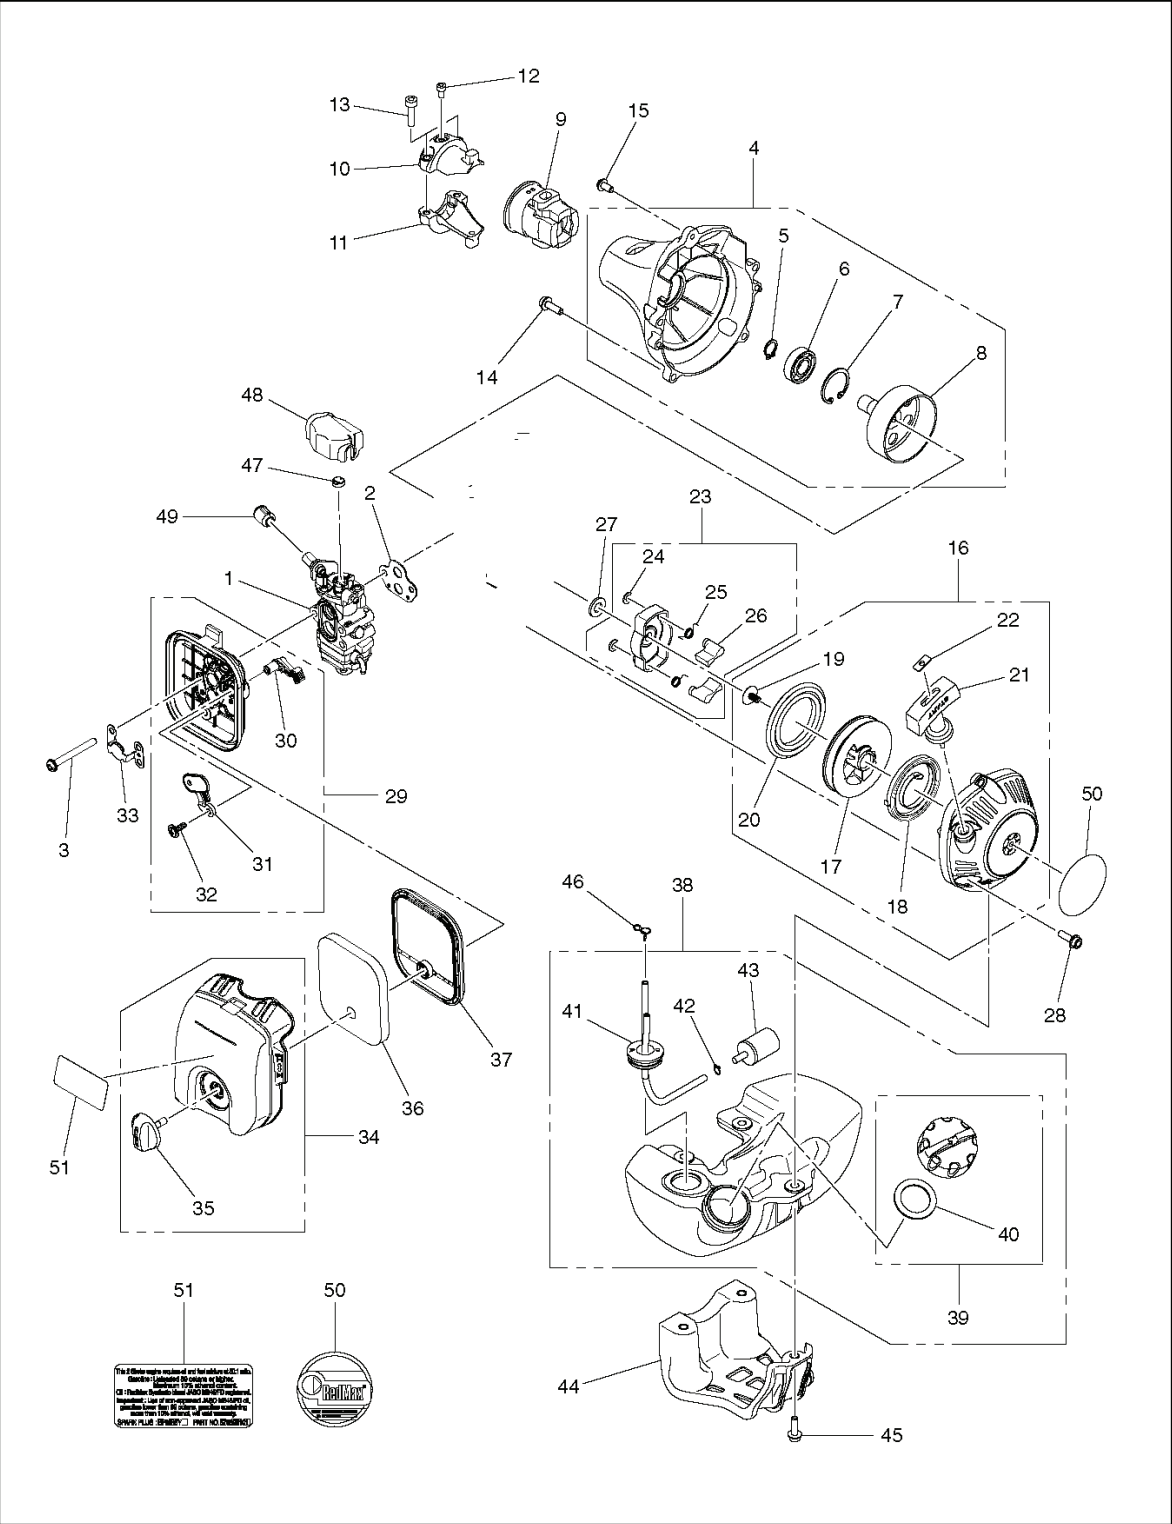

BCZ230TS

Fig.3 ENGINE UNIT 02

REF.	PART NO.	DESCRIPTION	REMARK	QTY.	KIT
1	587078301	CARBURETTOR		1	
2	585809101	GASKET		1	
3	581241001	SCREW		2	
4	581440001	HOUSING		1	
5	516124101	SNAP RING		1	
6	525953201	BEARING		1	
7	506609901	SNAP RING		1	
8	581142001	CLUTCH DRUM		1	
9	576420501	CUSHION		1	
10	576420702	BRACKET		1	
11	576420802	BRACKET		1	
12	529268101	BOLT		1	
13	577942001	BOLT		2	
14	577942301	BOLT		4	
15	578473502	SCREW		1	
16	581209501	STARTER		1	
17	579064801	STARTER PULLEY		1	
18	504115001	SPIRAL SPRING		1	
19	506613001	SCREW		1	
20	581863001	ROPE		1	
21	505303401	KNOB		1	
22	504114001	STARTER HANDLE		1	
23	581146502	STARTER PULLEY		1	
24	521600401	E-RING		2	
25	521600301	SPRING		2	
26	521600201	RATCHET		2	
27	586883501	WASHER		1	
28	510904101	BOLT		3	
29	585126401	BODY		1	
30	528074401	LEVER		1	
31	585126301	PLATE		1	
32	581736201	SCREW		1	
33	575750401	PLATE		1	
34	575331103	COVER		1	
35	528074601	KNOB		1	
36	577633001	AIR FILTER		1	
37	587930701	FILTER		1	
38	581470401	FUEL TANK ASSY		1	
39	576403703	TANK CAP		1	
40	577048701	GASKET		1	
41	597967201	FUEL HOSE ASSY		1	
42	506707001	CLIP		1	
43	503443201	FUEL FILTER		1	
44	581463001	SKID PLATE		1	
45	521516901	BOLT		3	
46	506741501	CLIP		1	
47	513352401	HUB CAP		1	
48	506744201	COVER		1	
49	577133201	JOINT		1	
50	585497801	DECAL		1	
51	585497601	DECAL		1