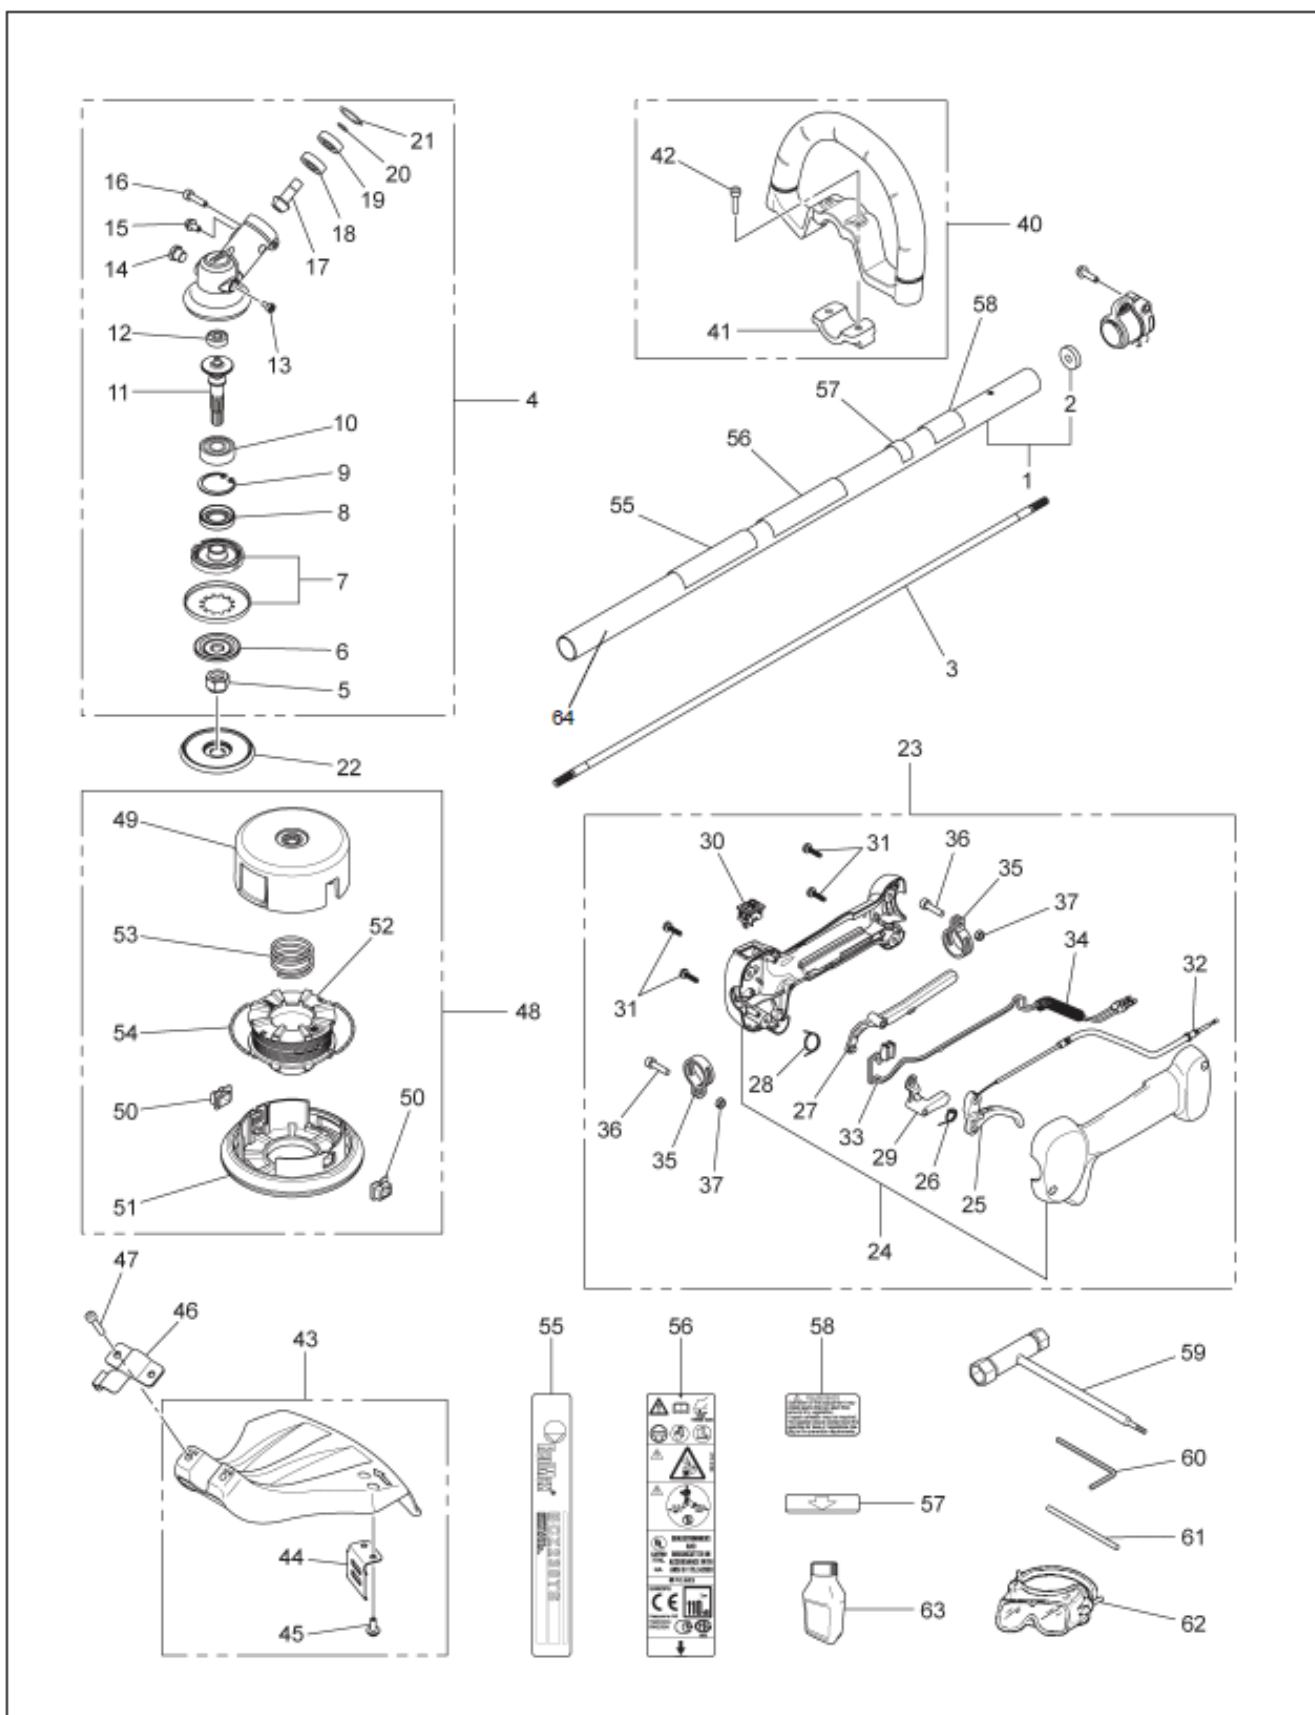

# **SPARE PARTS LIST**

BCZ230TS

Fig.1 DRIVE UNIT

REF.	PART NO.	DESCRIPTION	REMARK	QTY.	KIT
1	579149001	TUBE		1	
2	521825401	SEAL		1	
3	581815101	DRIVE SHAFT		1	
4	584964601	BEVEL GEAR ASSY		1	
5	503856301	NUT		1	
6	537285601	SUPPORT FLANGE		1	
7	584442201	DRIVER		1	
8	577457901	SEAL		1	
9	504121001	SNAP RING		1	
10	510569701	BEARING		1	
11	584442001	GEAR		1	
12	516127701	BEARING		1	
13	578394801	BOLT		1	
14	576399001	SCREW		1	
15	521515901	BOLT		1	
16	577942001	BOLT		1	
17	577457701	PINION		1	
18	505169201	BEARING		1	
19	505169301	BEARING		1	
20	521821801	RING		1	
21	505169401	SNAP RING		1	
22	581595001	SPACER		1	
23	581331801	GRIP		1	
24	576475202	GRIP		1	
25	529258801	LEVER,THROTTLE		1	
26	529259601	SPRING,THROTTLE		1	
27	578778001	LEVER		1	
28	511591801	SPRING		1	
29	529259201	LEVER,JOINT		1	
30	586246801	STOP SWITCH		1	
31	521517701	SCREW		4	
32	581331901	CABLE		1	
33	529256101	CORD		2	
34	581410403	TUBE		1	
35	529259401	BAND		2	
36	504114301	SCREW		2	
37	510911101	NUT		2	
40	581430701	HANDLE LOOP		1	
41	576463801	CLAMP		1	
42	521863101	SCREW		2	
43	501136702	GUARD		1	
44	574395601	BLADE		1	
45	502843901	SCREW		2	
46	581227301	BRACKET		1	
47	512846401	BOLT		1	
48	521540601	TAP HEAD ASSY		1	
49	521540701	CASE		1	
50	512549801	EYELET		2	
51	521819401	COVER		1	
52	521819501	HOLDER		1	
53	521819601	SPRING		1	
54	511011401	CORD		1	
55	580261124	DECAL		1	
56	589295101	LABEL		1	
57	505295801	LABEL		1	
58	522928602	LABEL		1	
59	575738202	COMBINATION WRENCH		1	
60	503558601	SPANNER		1	
61	502285901	STOP		1	
62	510989401	GOGGLE		1	
63	580357210	2T OIL		1	
64	503795601	LABEL		1	