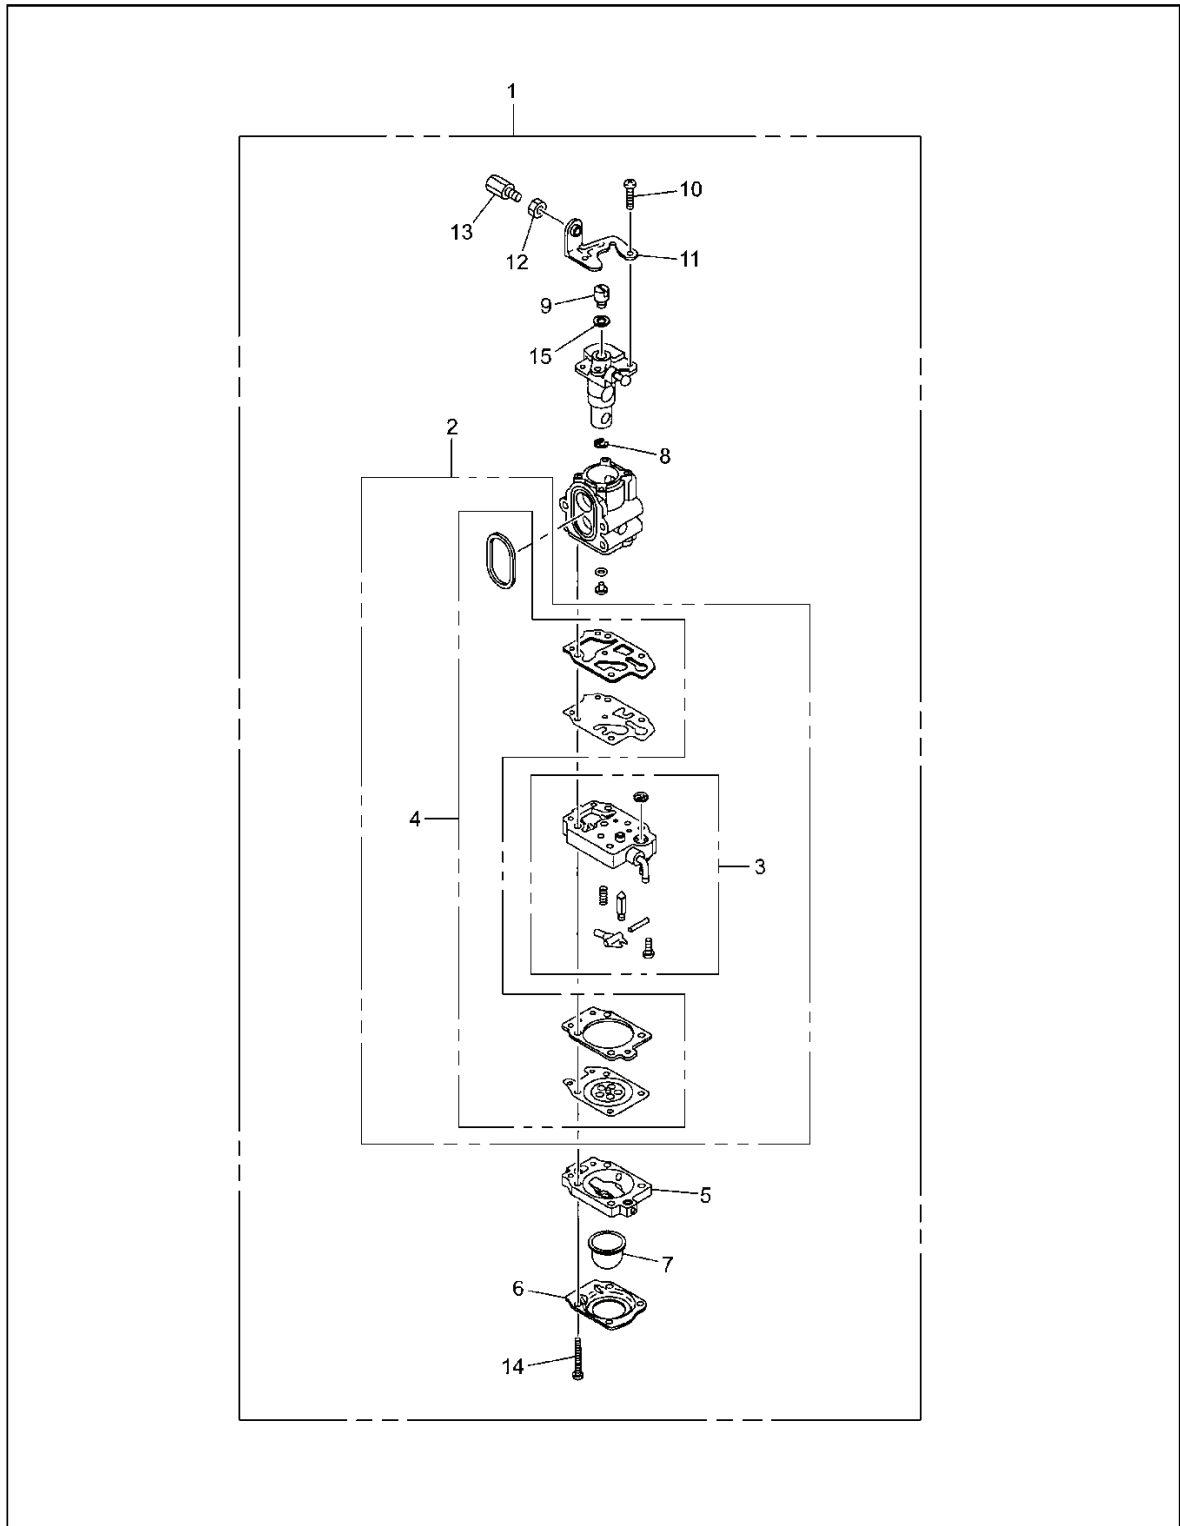

BCZ230TS

Fig.4 CARBURETOR

REF.	PART NO.	DESCRIPTION	REMARK	QTY.	KIT
1	587078301	CARBURETTOR		0	
2	587297001	KIT		1	
3	502238401	CARBURETTOR BODY		1	
4	587296801	GASKET KIT		1	
5	506740901	BODY		1	
6	506741001	COVER		1	
7	505306701	PUMP		1	
8	506738601	RETAINER RING		1	
9	506741201	SWIVEL		1	
10	505307901	SCREW		2	
11	506746001	BRACKET		1	
12	506612601	NUT		1	
13	506741301	SCREW		1	
14	506741101	SCREW		4	
15	506746101	WASHER		1