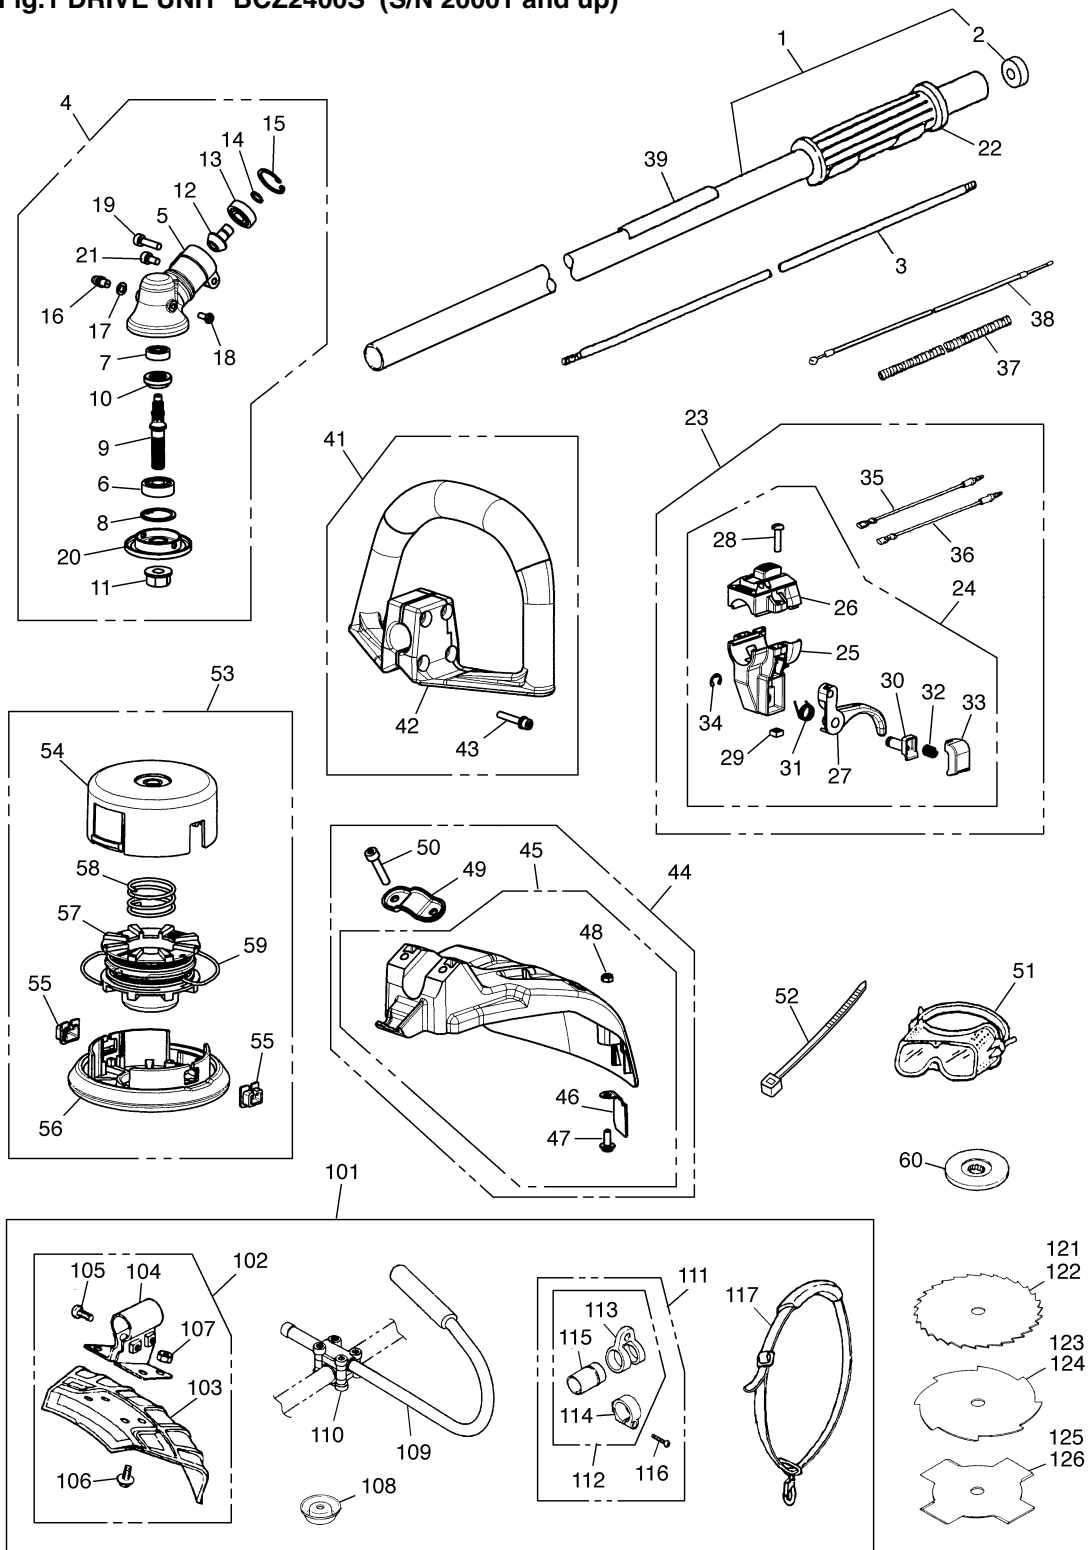

12. Parts list

Fig.1 DRIVE UNIT BCZ2400S (S/N 2001 and up)