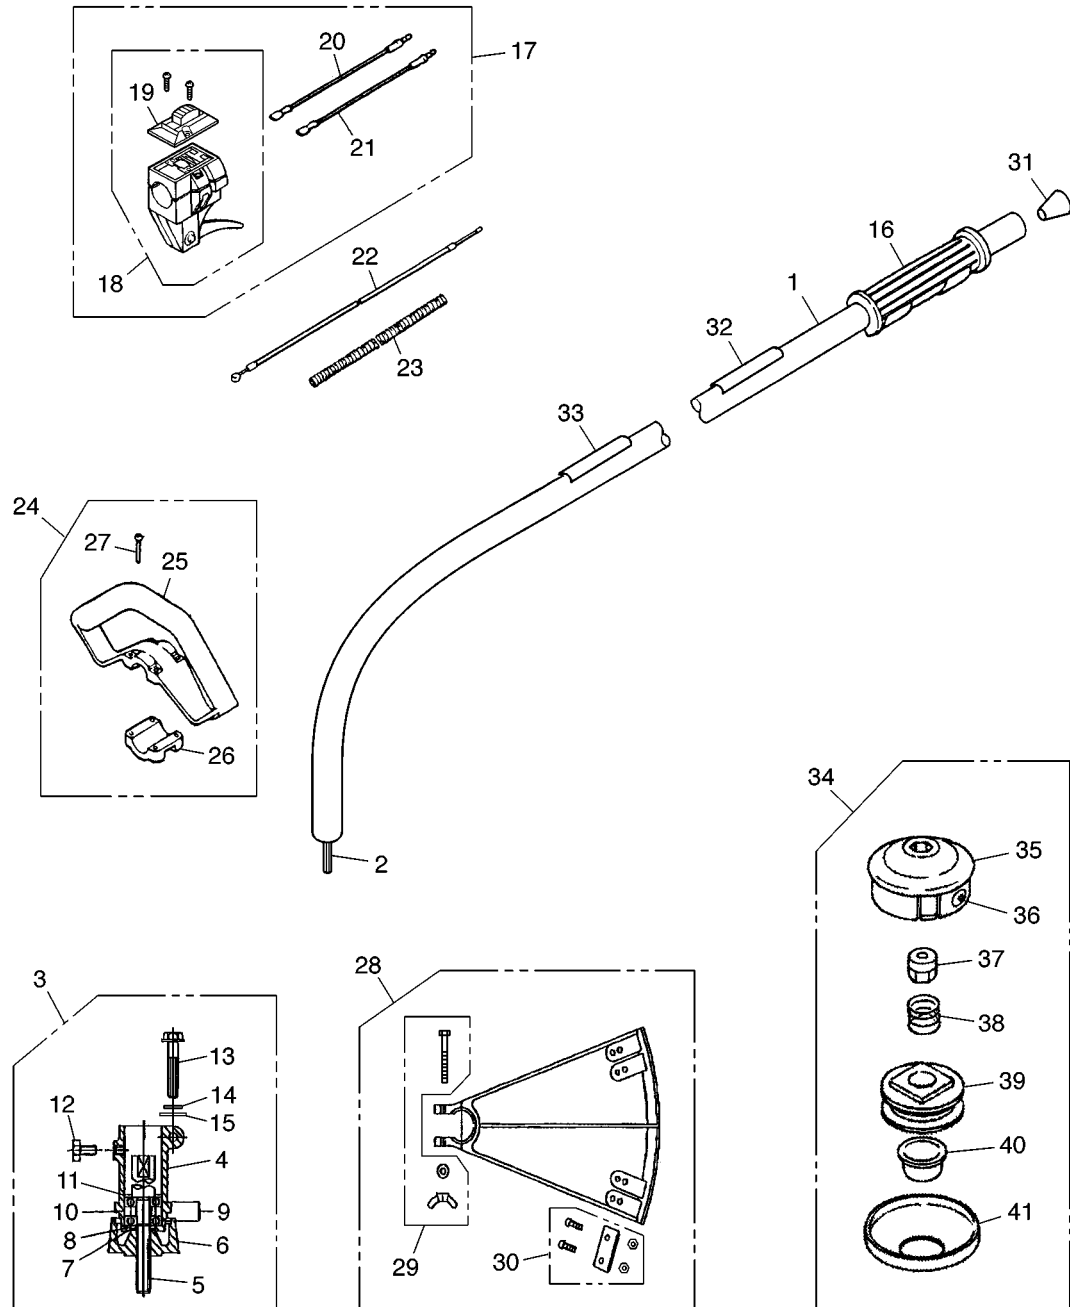

APPLICABLE SERIAL NUMBERS :

Jan. 2002

DRIVE UNIT 000001 and up

ENGINE UNIT 200101 and up

12. Parts list

Fig.1 DRIVE UNIT BT225 (S/N 000001 and up)

Fig.1 DRIVE UNIT BT225 (S/N 000001 and up)

Key#	Description	Part Number	Q'ty	Key#	Description	Part Number	Q'ty
1	PIPE COMP.	BT01-50810	1				
2	DRIVE SHAFT	BT01-50710	1				
3	HOUSING ASS'Y	BT00-50910	1				
4	• CASE	N/A	1				
5	• SHAFT	N/A	1				
6	• HOLDER	N/A	1				
7	• SPRING WASHER, M8	BT00-50920	1				
8	• WASHER, M8	BT00-50960	1				
9	• BEARING	06002-00608	2				
10	• BUSHING	BT00-50940	1				
11	• WASHER M12	BT00-50930	1				
12	• BOLT, M5x10	01252-30510	1				
13	• BOLT, M5x30	01252-30530	1				
14	• SPRING WASHER, M5	BT00-50950	1				
15	• WASHER	01641-20508	1				
16	GRIP	3577-32141	1				
17	LEVER COMP.	T3002-12203	1				
18	• LEVER ASS'Y	6110-14412	1				
19	•• COVER	6110-14410-02	1				
20	• CORD(A), black	T3002-12220	1				
21	• CORD(B), red	T3002-12230	1				
22	THROTTLE CABLE ASS'Y	1855-82100	1				
23	TUBE	T3003-14510	1				
24	HANDLE ASS'Y	6420-14100	1				
25	• HANDLE	6420-14311	1				
26	• CLAMP	6420-14320	1				
27	• SCREW	0263-90535	4				
28	GUARD ASS'Y	BT00-80810	1				
29	• GUARD MOUNTING ASS'Y	BT00-80840	1				
30	• BLADE ASS'Y	BT00-80830	1				
31	END CAP, TUBE	BT00-50820	1				
32	PLATE, name	BT01-99010	1				
33	PLATE, caution	6425-12552	1				
34	TAP HEAD	UBT100R	1				
35	HOUSING	UBT-341R	1				
36	EYELET	UBT-9	2				
37	BOLT	UBTR-F10RHF	1				
38	SPRING	UBT-354	1				
39	SPOOL	UBT-345R	1				
40	BUTTON	UBT-347	1				
41	COVER	UBT-348R	1				