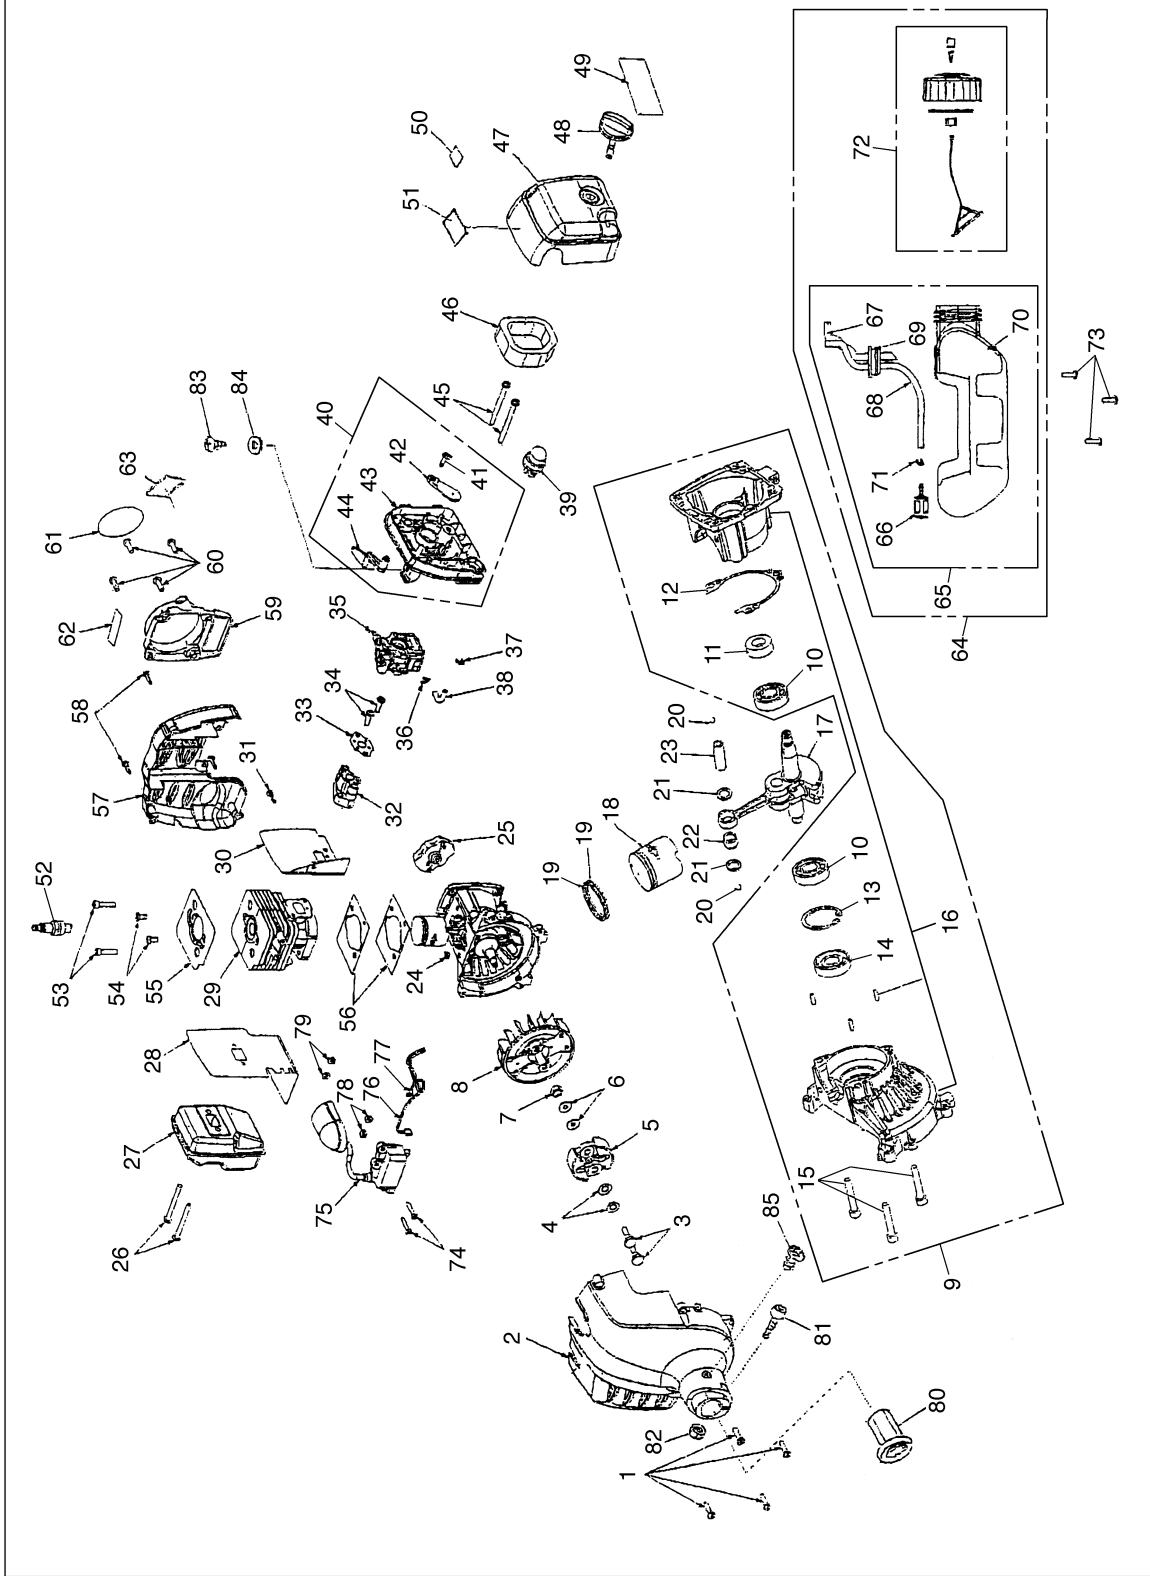

12. Parts list

Fig.2 ENGINE UNIT BC250 (S/N KU40001 and up)

Fig.2 ENGINE UNIT BC250 (S/N KU40001 and up)

Key#	Part Number	Description	Q'ty	Key#	Part Number	Description	Q'ty
1	6634401	SCREW	4	47	3099904	COVER ASSY	1
2	3075406	FRONT HOUSING	1	48	5946101	KNOB	1
3	6635301	SCREW CLUTCH	2	49	9506501	DECAL	1
4	6969601	WASHER CURVED	2	50	9506009	DECAL(To Start)	1
5	3075603	CLUTCH ASSY	1	51	9506011	DECAL(caution)	1
6	6969501	WASHER PLAIN	2	52	8714402	SPARK PLUG	1
7	6968901	NUT	1	53	6634201	CAP SCREW	2
8	6457403	ROTOR	1	54	6635102	SCREW TORX	2
9	4309501	CRANKCASE&SHAFT ASSY	1	55	6300221	PLATE FIN	1
10	6968501	• BEARING	2	56	9070901	GASKET CYLINDER	2
11	5987501	• SEAL	1	57	5947001	REAR HOUSING	1
12	9071301	GASKET CASE	1	58	6656301	SCREW TORX	3
13	6968401	• RING	1	59	3075304	RECOIL ASSY	1
14	5687401	• SEAL	1	60	6635101	SCREW TORX	4
15	6634801	• SCREW	3	61	9506401	DECAL STARTER	1
16	3075003	• CRANKCASE ASSY	1	62	9506010	DECAL(E Start)	1
17	3090101	CRANKSHAFT ASSY	1	63	9509001	DECAL(EMISSION)	1
18	6457303	PISTON	1	64	3075804	TANK&CAP ASSY	1
19	6969001	RING	2	65	3075705	• TANK ASSY	1
20	6969101	CLIP RING	2	66	3075904	•• FILTER	1
21	6968701	WASHER	2	67	5687901	•• PIPE RETURN	1
22	6997001	NEEDLE BEARING	1	68	5688001	•• PIPE FUEL	1
23	6230101	WRIST PIN	1	69	5687801	•• TANK GROMMET	1
24	6968801	KEY	1	70	5835901	•• TANK	1
25	4300401	PULLEY ASSY	1	71	6976501	•• CLIP	1
26	6634701	BOLT MAFFLER	2	72	3075803	• CAP ASSY	1
27	3074802	MUFFLER & arrester	1	73	6635401	BOLT TORX	3
28	6300206	MUFFLER GASKET	1	74	6634901	BOLT TORX	2
29	6457003	CYLINDER	1	75	2917803	COIL&BOOT ASSY	1
30	9071102	GASKET INSULATOR	1	76	2914301	LEAD ASSY(BLACK)	1
31	6634502	SCREW TORX	1	77	2914302	LEAD ASSY(RED)	1
32	5994702	INSULATOR	1	78	5946201	SPACER	2
33	9071103	GASKET CABURETOR	1	79	6996901	WASHER	2
34	6634402	SCREW TORX	2	80	848-EU0-53D0	CUSHION	1
35	3074502	CARBURETOR	1	81	01252-30630	BOLT	1
36	6970001	CLIP HOSE	1	82	1565-12140	NUT	1
37	6969901	CLIP HOSE	1	83	2630-31950	SCREW	1
38	5688002	PLASTIC RUBBER TUBING	1	84	1484-86280	WASHER	1
39	3078001	PRIMER ASSY	1	85	5883-32160	SCREW	1
40	3097402	CHOKE LEVER&PLATE ASSY	1				
41	6634501	• SCREW TORX	1				
42	5994601	• CHOKE PLATE	1				
43	4315001	• CARBURETOR PLATE	1				
44	5945801	• CHOKE LEVER	1				
45	6634601	BOLT CARBURETOR	2				
46	5687301	ELEMENT	1				