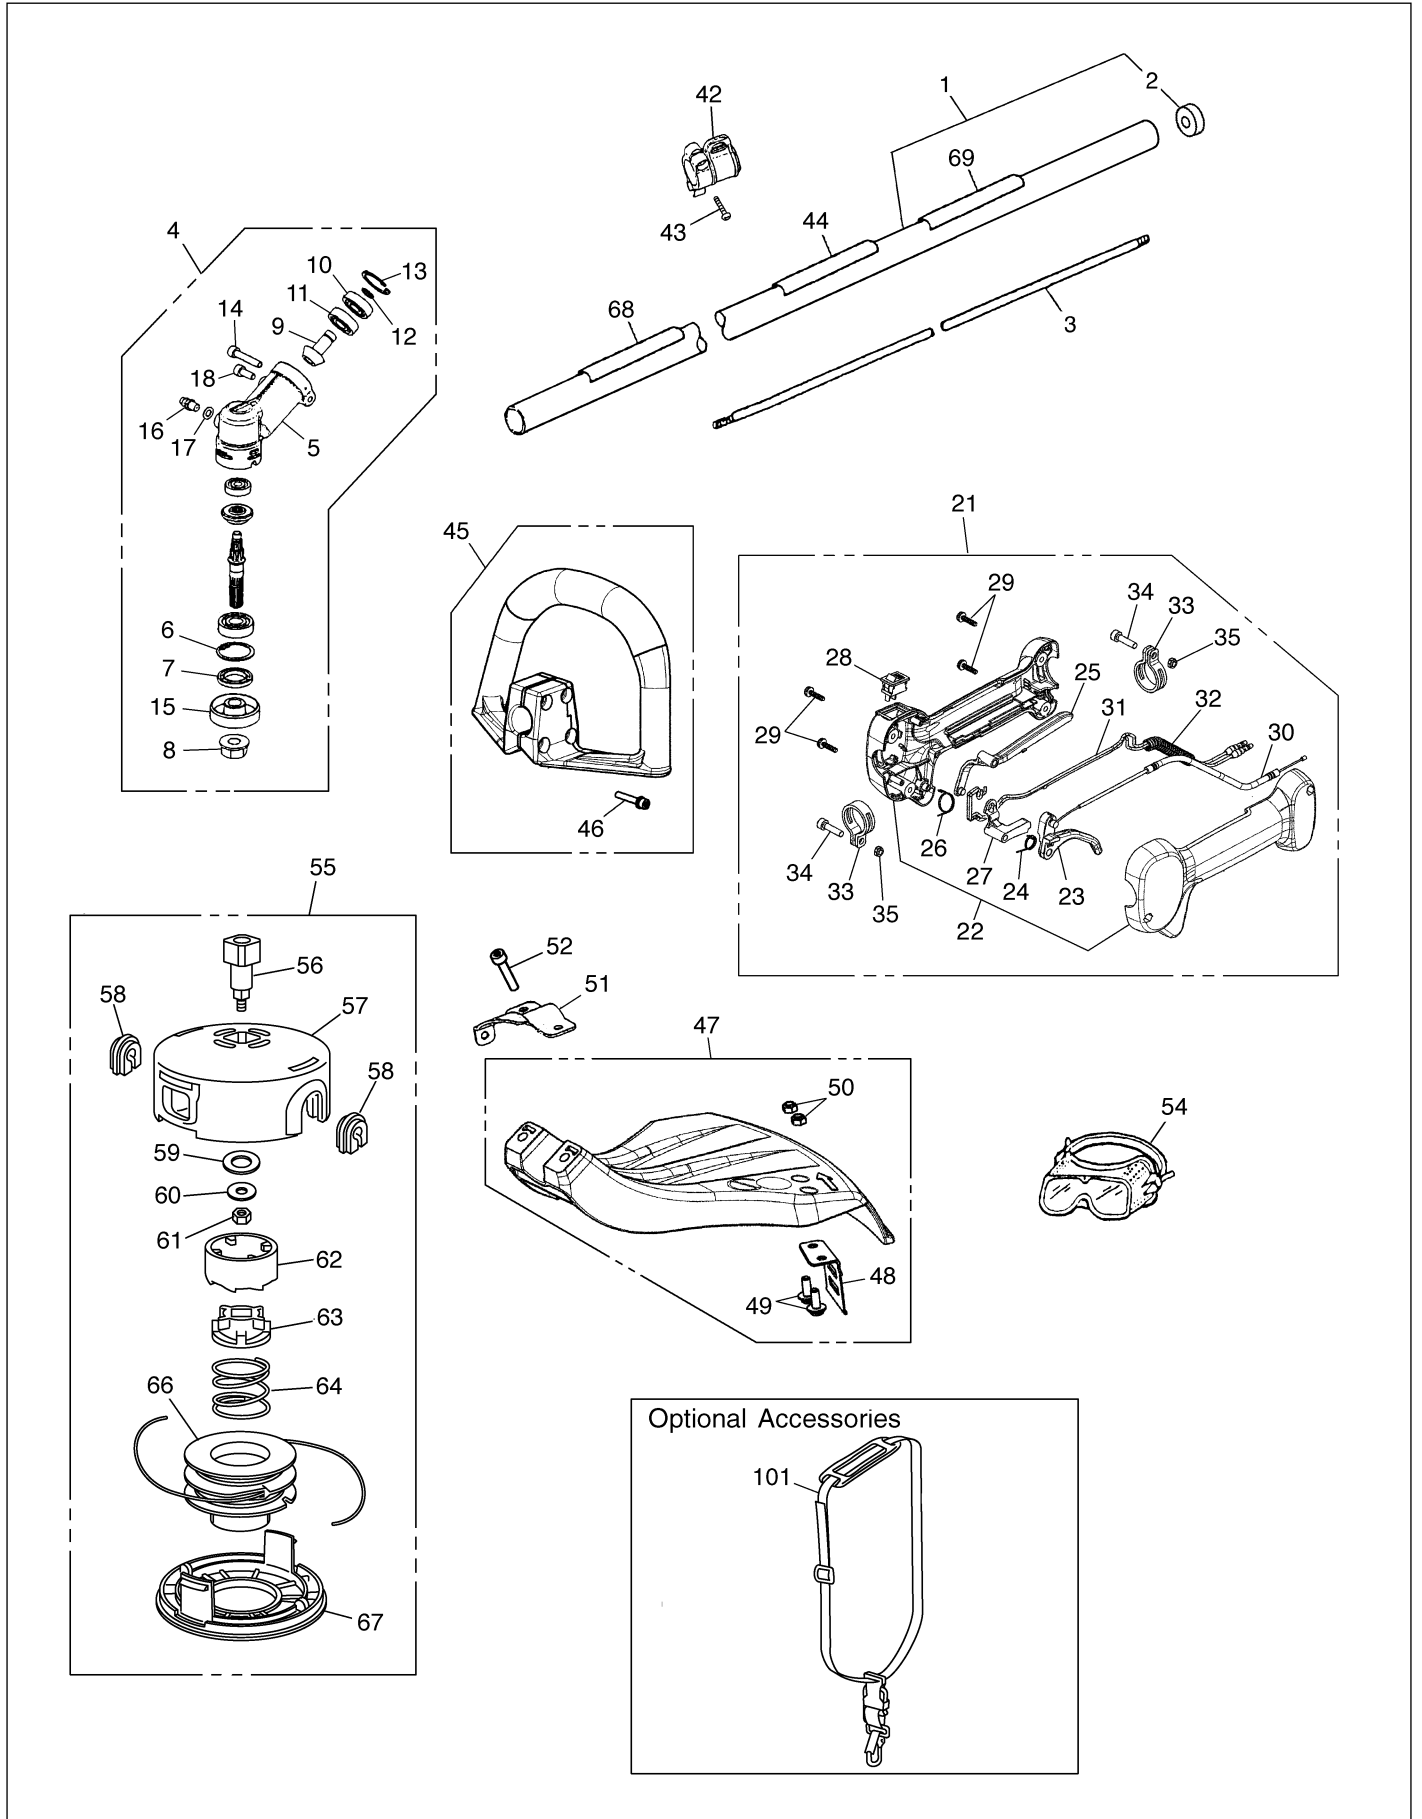

BCZ3050T

Fig.1 DRIVE UNIT