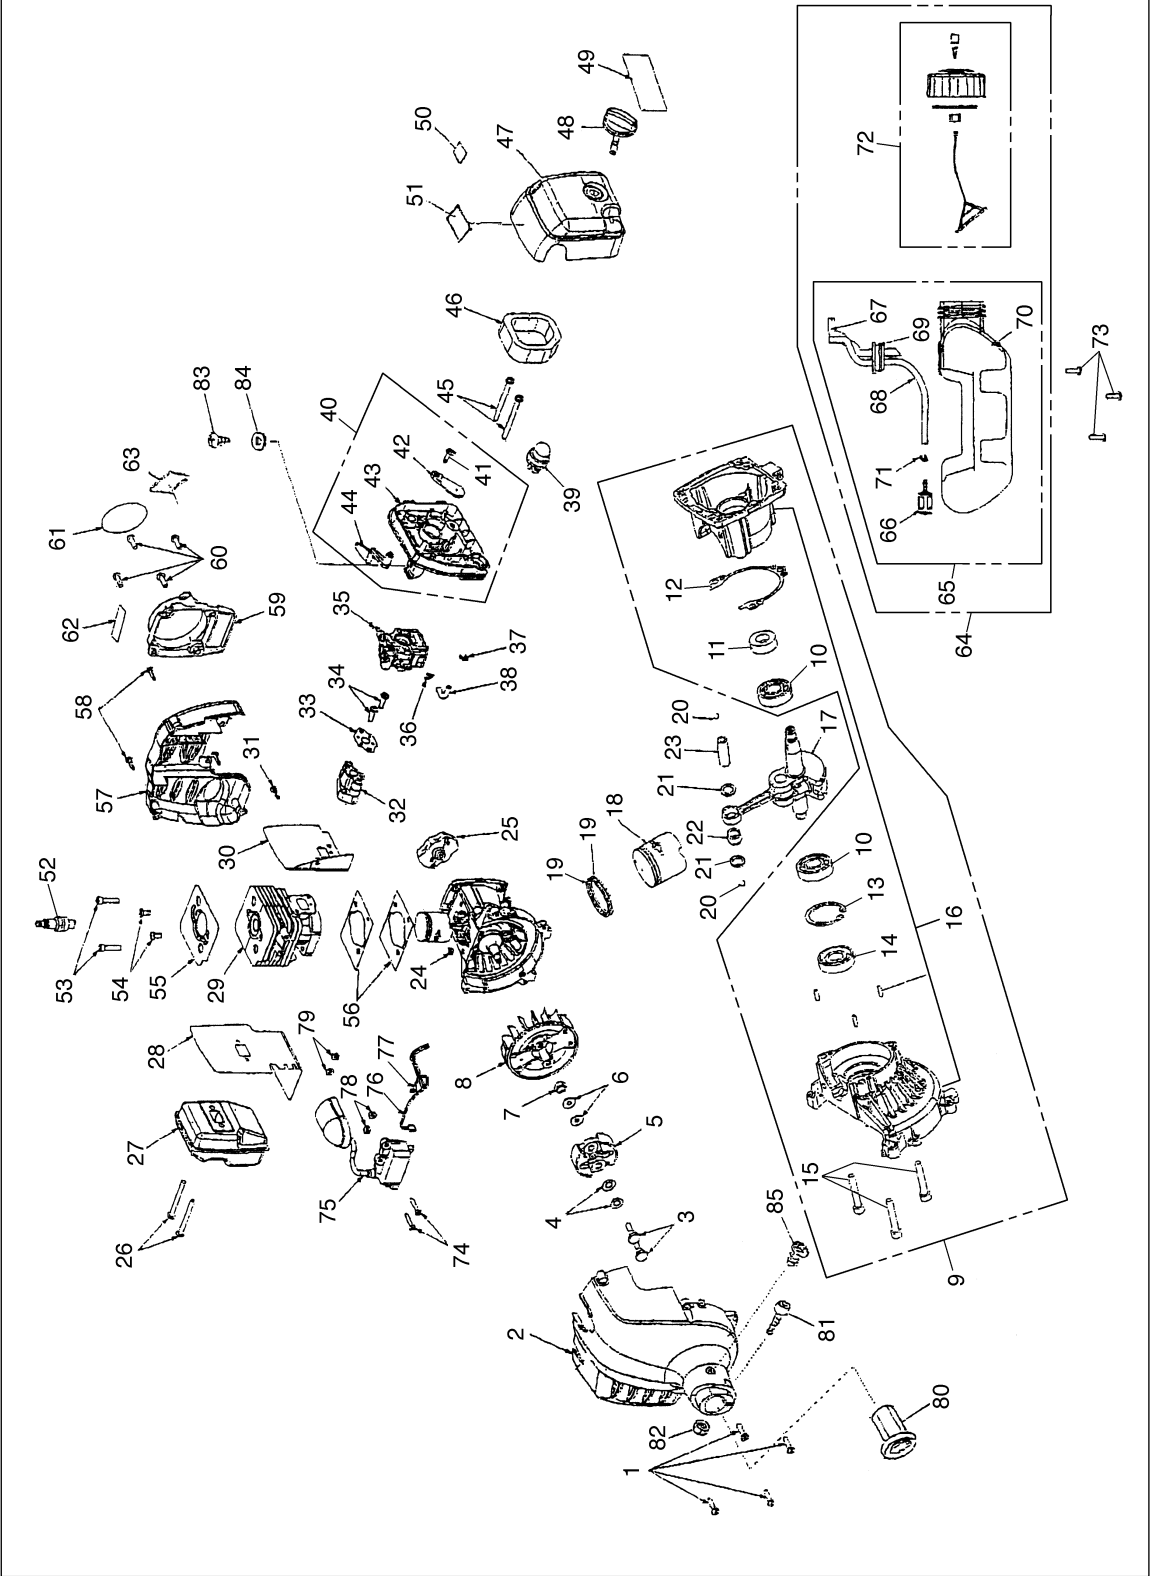

13. Parts List

Fig.2 ENGINE UNIT BT250 (S/N KU40001 and up)

Fig.2 ENGINE UNIT BT250 (S/N KU40001 and up)

Key#	Part Number	Description	Q'ty	Key#	Part Number	Description	Q'ty
1	6634401	SCREW	4	47	3099904	COVER ASSY	1
2	3075406	FRONT HOUSING	1	48	5946101	KNOB	1
3	6635301	SCREW CLUTCH	2	49	9506501	DECAL	1
4	6969601	WASHER CURVED	2	50	9506009	DECAL(To Start)	1
5	3075603	CLUTCH ASSY	1	51	9506011	DECAL(caution)	1
6	6969501	WASHER PLAIN	2	52	8714402	SPARK PLUG	1
7	6968901	NUT	1	53	6634201	CAP SCREW	2
8	6457403	ROTOR	1	54	6635102	SCREW TORX	2
9	4309501	CRANKCASE&SHAFT ASSY	1	55	6300221	PLATE FIN	1
10	6968501	• BEARING	2	56	9070901	GASKET CYLINDER	2
11	5987501	• SEAL	1	57	5947001	REAR HOUSING	1
12	9071301	GASKET CASE	1	58	6656301	SCREW TORX	3
13	6968401	• RING	1	59	3075304	RECOIL ASSY	1
14	5687401	• SEAL	1	60	6635101	SCREW TORX	4
15	6634801	• SCREW	3	61	9506401	DECAL STARTER	1
16	3075003	• CRANKCASE ASSY	1	62	9506010	DECAL(E Start)	1
17	3090101	CRANKSHAFT ASSY	1	63	9509001	DECAL(EMISSION)	1
18	6457303	PISTON	1	64	3075804	TANK&CAP ASSY	1
19	6969001	RING	2	65	3075705	• TANK ASSY	1
20	6969101	CLIP RING	2	66	3075904	•• FILTER	1
21	6968701	WASHER	2	67	5687901	•• PIPE RETURN	1
22	6997001	NEEDLE BEARING	1	68	5688001	•• PIPE FUEL	1
23	6230101	WRIST PIN	1	69	5687801	•• TANK GROMMET	1
24	6968801	KEY	1	70	5835901	•• TANK	1
25	4300401	PULLEY ASSY	1	71	6976501	•• CLIP	1
26	6634701	BOLT MAFFLER	2	72	3075803	• CAP ASSY	1
27	3074802	MUFFLER & arrester	1	73	6635401	BOLT TORX	3
28	6300206	MUFFLER GASKET	1	74	6634901	BOLT TORX	2
29	6457003	CYLINDER	1	75	2917803	COIL&BOOT ASSY	1
30	9071102	GASKET INSULATOR	1	76	2914301	LEAD ASSY(BLACK)	1
31	6634502	SCREW TORX	1	77	2914302	LEAD ASSY(RED)	1
32	5994702	INSULATOR	1	78	5946201	SPACER	2
33	9071103	GASKET CABURETOR	1	79	6996901	WASHER	2
34	6634402	SCREW TORX	2	80	848-EU0-53D0	CUSHION	1
35	3074502	CARBURETOR	1	81	01252-30630	BOLT	1
36	6970001	CLIP HOSE	1	82	1565-12140	NUT	1
37	6969901	CLIP HOSE	1	83	2630-31950	SCREW	1
38	5688002	PLASTIC RUBBER TUBING	1	84	1484-86280	WASHER	1
39	3078001	PRIMER ASSY	1	85	5883-32160	SCREW	1
40	3097402	CHOKE LEVER&PLATE ASSY	1				
41	6634501	• SCREW TORX	1				
42	5994601	• CHOKE PLATE	1				
43	4315001	• CARBURETOR PLATE	1				
44	5945801	• CHOKE LEVER	1				
45	6634601	BOLT CARBURETOR	2				
46	5687301	ELEMENT	1				