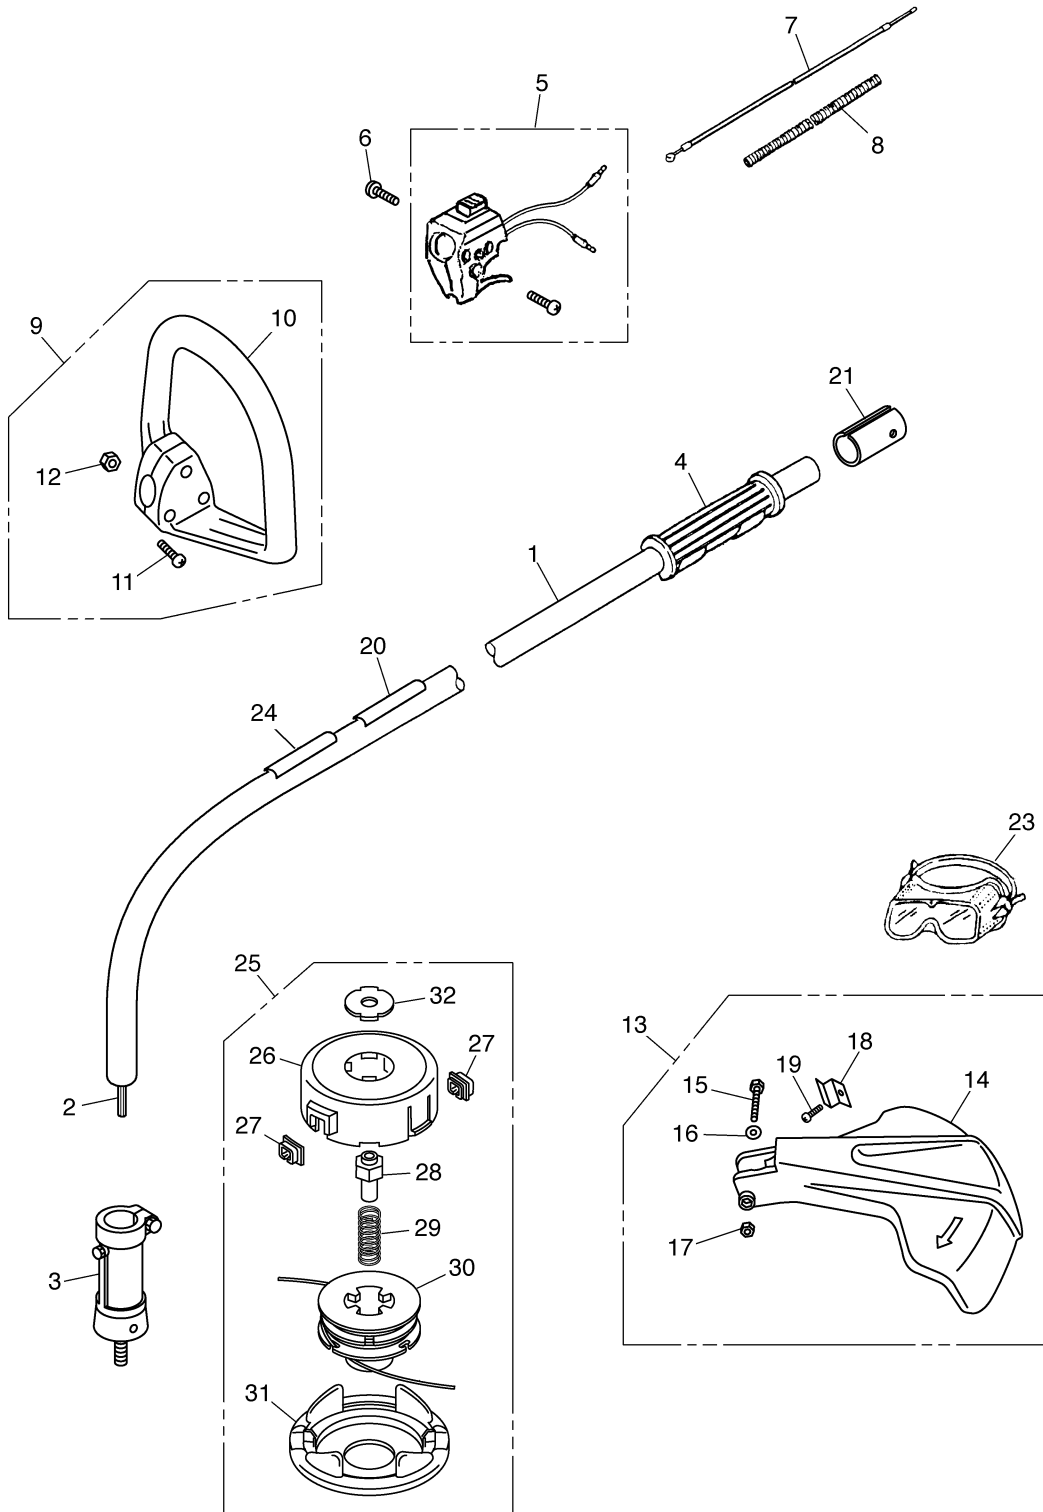

Fig.1 DRIVE UNIT BT250 (S/N 40400101 and up)

13. Parts list

Fig.1 DRIVE UNIT BT250 (S/N 40400101 and up)

Fig.1 DRIVE UNIT BT250 (S/N 40400101 and up)

Key#	Part Number	Description	Q'ty	Key#	Part Number	Description	Q'ty
1	BT25-50810	PIPE COMP.	1				
2	BT25-50710	DRIVE SHAFT	1				
3	BT25-50910	HOUSING ASSY	1				
4	BT25-50610	GRIP	1				
5	BT25-50510	LEVER ASSY	1				
6	BT25-50520	SCREW	1				
7	1855-82100	CABLE ASSY	1				
8	BT25-80100	TUBE	1				
9	BT25-50400	HANDLE ASSY	1				
10	BT25-50410	•HANDLE	1				
11	0263-90530	•SCREW	3				
12	B1181-000504	•NUT	3				
13	BT25-80810	GUARD ASSY	1				
14	BT25-80840	•GUARD	1				
15	01000-69820	•BOLT	1				
16	00311-06000	•WASHER	1				
17	00217-06000	•NUT	1				
18	BT25-80830	•BLADE	1				
19	01500-69830	•SCREW	1				
20	848-J20-90R0	PLATE, name	1				
21	BT25-90810	SPACER	1				
23	T3002-91190	GOGGLE	1				
24	848-8X1-0040	PLATE, caution	1				
25	574 11 73-01	TAP HEAD	1				
26	574 11 74-01	•CASE	1				
27	574 11 75-01	•EYELET	2				
28	574 11 76-01	•NUT	1				
29	574 11 77-01	•SPRING	1				
30	574 11 78-01	•CORD HOLDER	1				
31	574 11 79-01	•COVER	1				
32	574 11 80-01	•SPACER	1