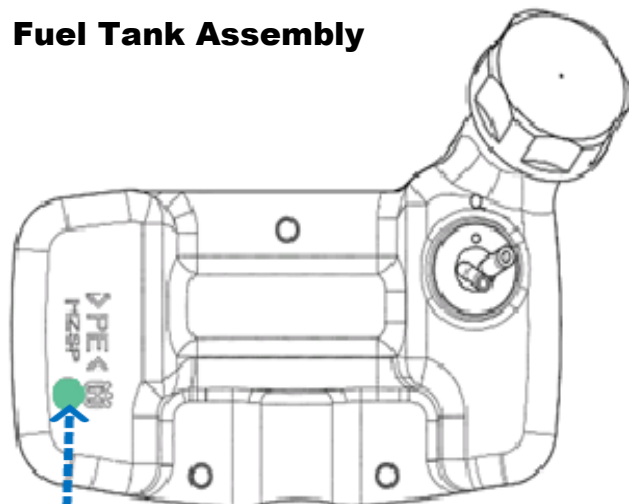

Fuel Line Complete

New Part has **"EPA-KEP-002"** mark on fuel line.
 (Old part has no mark)

Fuel Cap Assembly

New Part has **Black Dot** on retainer.
 (Old part has no mark)

Other Models (except BC280, BT280, HB281, BCZ350S and CHT220)

Fuel Line Complete

New Part has **"EPA-KEP-001"** mark on fuel line.
 (Old part has no mark)

Fuel Tank Assembly

New Part has **Green Dot at arrowed location** .

To: All RedMax Distributors and Dealers
Subject: New Part Numbers of Fuel related parts for 2012 Models.