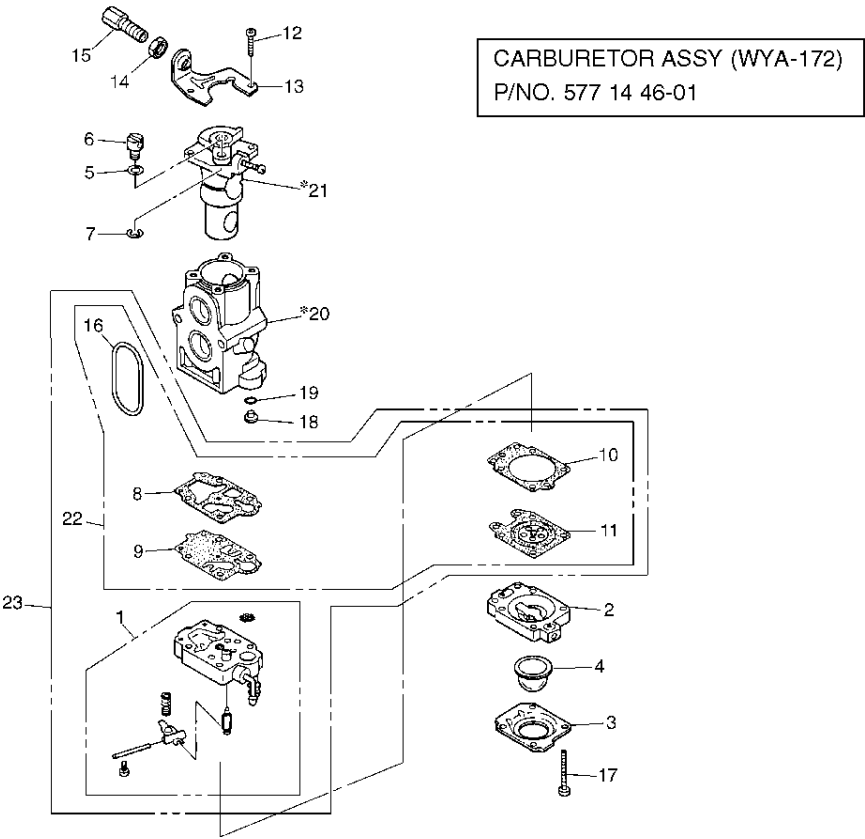

SPARE PARTS LIST

BLOWERS

EBZ6500RH, SN10900101 AND UP,
2012-08

CARBURETOR DETAILS

EBZ6500RH, SN10900101 AND UP, 2012-08

Ref	Part No	Description	Remark	QTY KIT
1	544 36 35-01	BODY CARBURETTOR		1
2	506 74 09-01	BODY		1
3	506 74 10-01	COVER		1
4	505 30 67-01	PUMP		1
5	506 74 61-01	WASHER		1
6	506 74 12-01	SWIVEL		1
7	506 73 86-01	RING		1
8	506 74 51-01	GASKET		1
9	506 68 98-01	DIAPHRAGM		1
10	506 74 08-01	GASKET		1
11	505 30 68-01	DIAPHRAGM		1
12	505 30 79-01	SCREW		2
13	506 74 60-01	BRACKET		1
14	513 40 10-01	SCREW		1
15	506 74 13-01	SCREW		1
16	521 63 15-01	RING		1
17	506 74 11-01	SCREW		4
18	578 26 91-01	JET		1
19	505 30 75-01	O-RING		1
22	511 45 95-01	GASKET KIT		1
23	511 45 96-01	REBUILD KIT		1