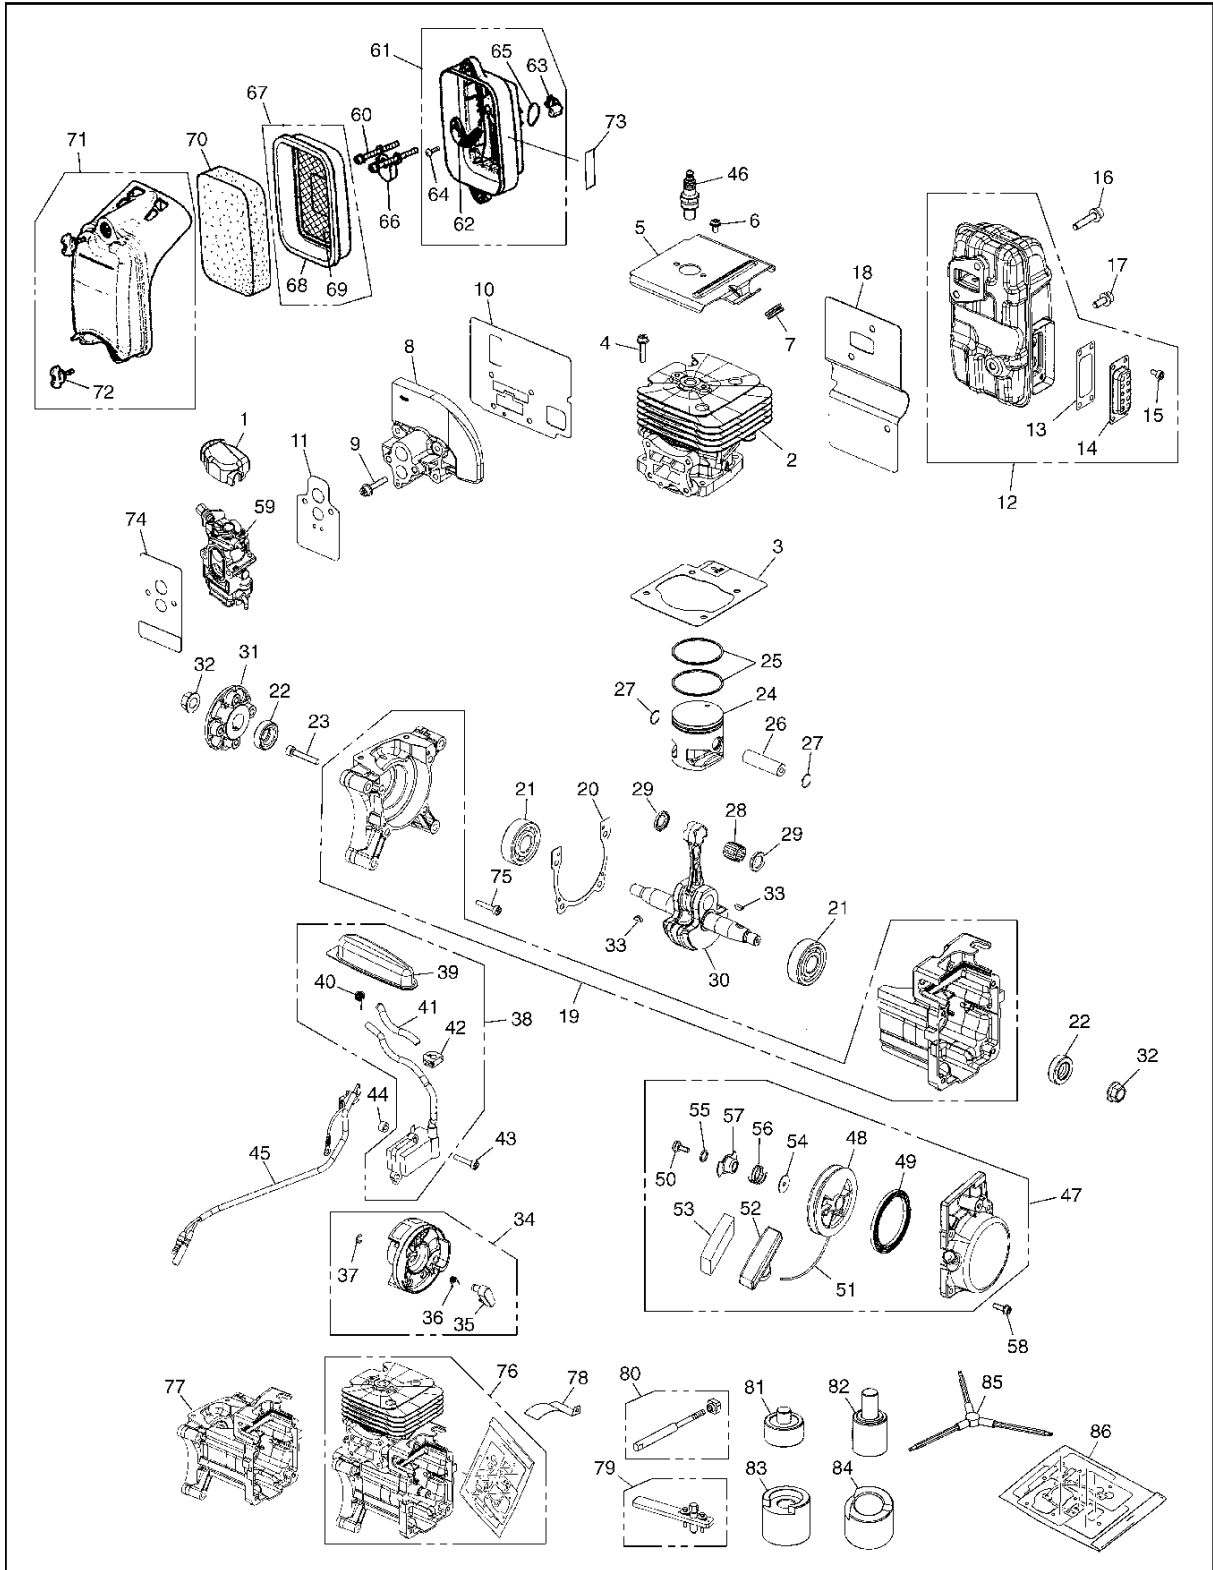

EBZ6500RH

Fig.2 ENGINE GROUP

ENGINE

EBZ6500RH, SN10900101 AND UP, 2012-08

Ref	Part No	Description	Remark	QTY KIT
1	506 74 42-01	COVER		1
2	577 25 73-01	CYLINDER ASSY		1
3	576 58 94-01	GASKET		1
4	506 74 52-01	BOLT		4
5	576 58 95-01	PLATE		1
6	544 25 68-01	SCREW		2
7	576 58 96-01	GROMMET		1
8	578 10 83-01	INSULATOR		1
9	576 58 98-01	BOLT		4
10	577 69 48-01	GASKET		1
11	577 08 96-01	GASKET		1
12	577 95 35-01	MUFFLER ASSY		1
13	576 59 05-01	SPARK ARRESTER		1
14	576 59 06-01	DIFFUSOR		1
15	544 36 27-01	BOLT		4
16	576 59 07-01	BOLT		2
17	576 59 08-01	BOLT		1
18	576 59 09-01	GASKET		1
19	577 06 74-01	CRANKCASE		1
20	576 59 16-01	GASKET		1
21	521 52 13-01	BEARING		2
22	521 52 19-01	SEAL		2
23	515 38 81-01	BOLT		4
24	544 25 92-01	PISTON		1
25	544 25 93-01	PISTON RING		2
26	544 25 94-01	PISTON PIN		1
27	521 53 19-01	SNAP RING		2
28	576 69 64-01	BEARING		1
29	521 52 05-01	WASHER		2
30	577 14 33-01	CRANKSHAFT		1
31	577 14 43-01	COUPLING		1
32	513 24 19-01	NUT		2
33	506 68 94-01	KEY		2
34	587 65 51-01	ROTOR		1
35	587 65 50-01	RATCHET		2
36	587 65 49-01	SPRING		2
37	587 65 48-01	RING		2
38	587 65 45-01	COIL		1
39	587 65 42-01	SPARK PLUG CAP		1
40	506 65 52-01	SPRING		1
41	587 65 44-01	TUBE		1
42	515 41 53-01	GROMMET		1
43	579 38 30-01	BOLT		2
44	588 17 14-01	SPACER		2
45	576 59 38-01	CORD		1
46	521 23 34-01	SPARK PLUG		1
47	576 59 40-01	STARTER ASSY		1
48	576 59 42-01	REEL		1
49	521 62 96-01	SPRING		1
50	515 36 71-01	SCREW		1
51	577 05 31-01	ROPE		1
52	521 63 00-01	KNOB		1
53	521 63 13-01	COVER		1
54	521 63 08-01	WASHER		1
55	521 63 12-01	WASHER		1
56	521 63 06-01	SPRING		1
57	521 63 03-01	PLATE		1
58	506 74 56-01	BOLT		4
59	577 14 46-01	CARBURETTOR		1
60	502 84 46-01	SCREW		2
61	502 84 49-01	CARBURETTOR BODY		1
62	512 25 96-01	PLATE.CHOKE		1
63	521 74 05-01	LEVER		1
64	506 67 38-01	SCREW		1