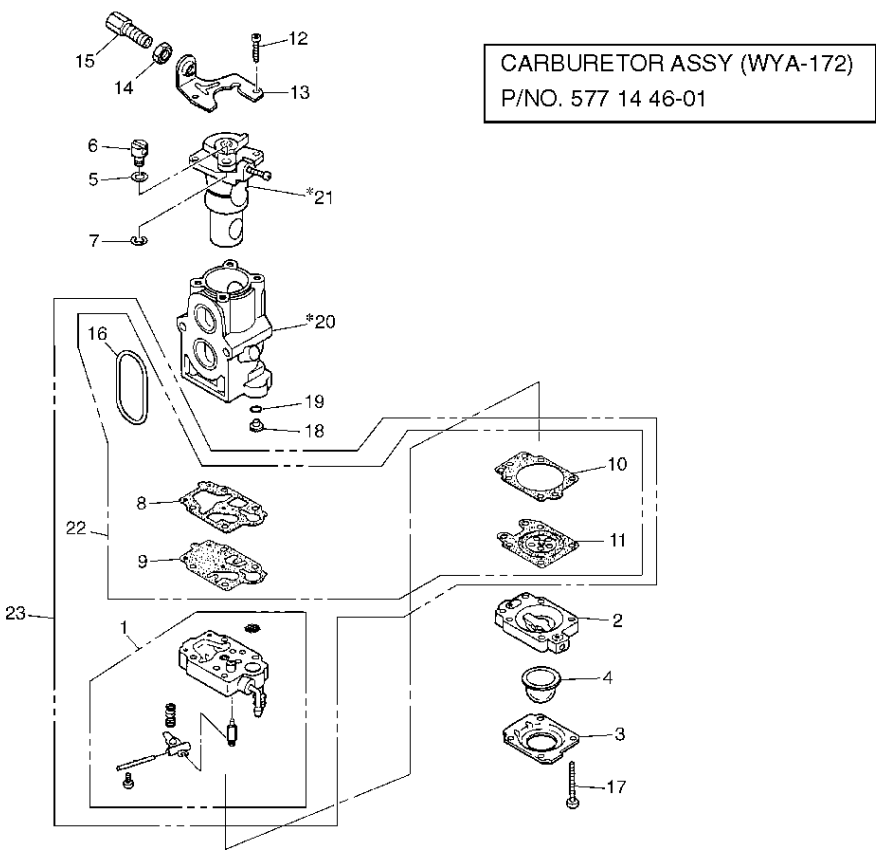

# SPARE PARTS LIST

## CARBURETOR DETAILS

EBZ6500, SN10900101 AND UP, 2012-08

Ref	Part No	Description	Remark	QTY KIT
1	544 36 35-01	BODY CARBURETTOR		1
2	506 74 09-01	BODY		1
3	506 74 10-01	COVER		1
4	505 30 67-01	PUMP		1
5	506 74 61-01	WASHER		1
6	506 74 12-01	SWIVEL		1
7	506 73 86-01	RING		1
8	506 74 51-01	GASKET		1
9	506 68 98-01	DIAPHRAGM		1
10	506 74 08-01	GASKET		1
11	505 30 68-01	DIAPHRAGM		1
12	505 30 79-01	SCREW		2
13	506 74 60-01	BRACKET		1
14	513 40 10-01	SCREW		1
15	506 74 13-01	SCREW		1
16	521 63 15-01	RING		1
17	506 74 11-01	SCREW		4
18	578 26 91-01	JET		1
19	505 30 75-01	O-RING		1
22	511 45 95-01	GASKET KIT		1
23	511 45 96-01	REBUILD KIT		1