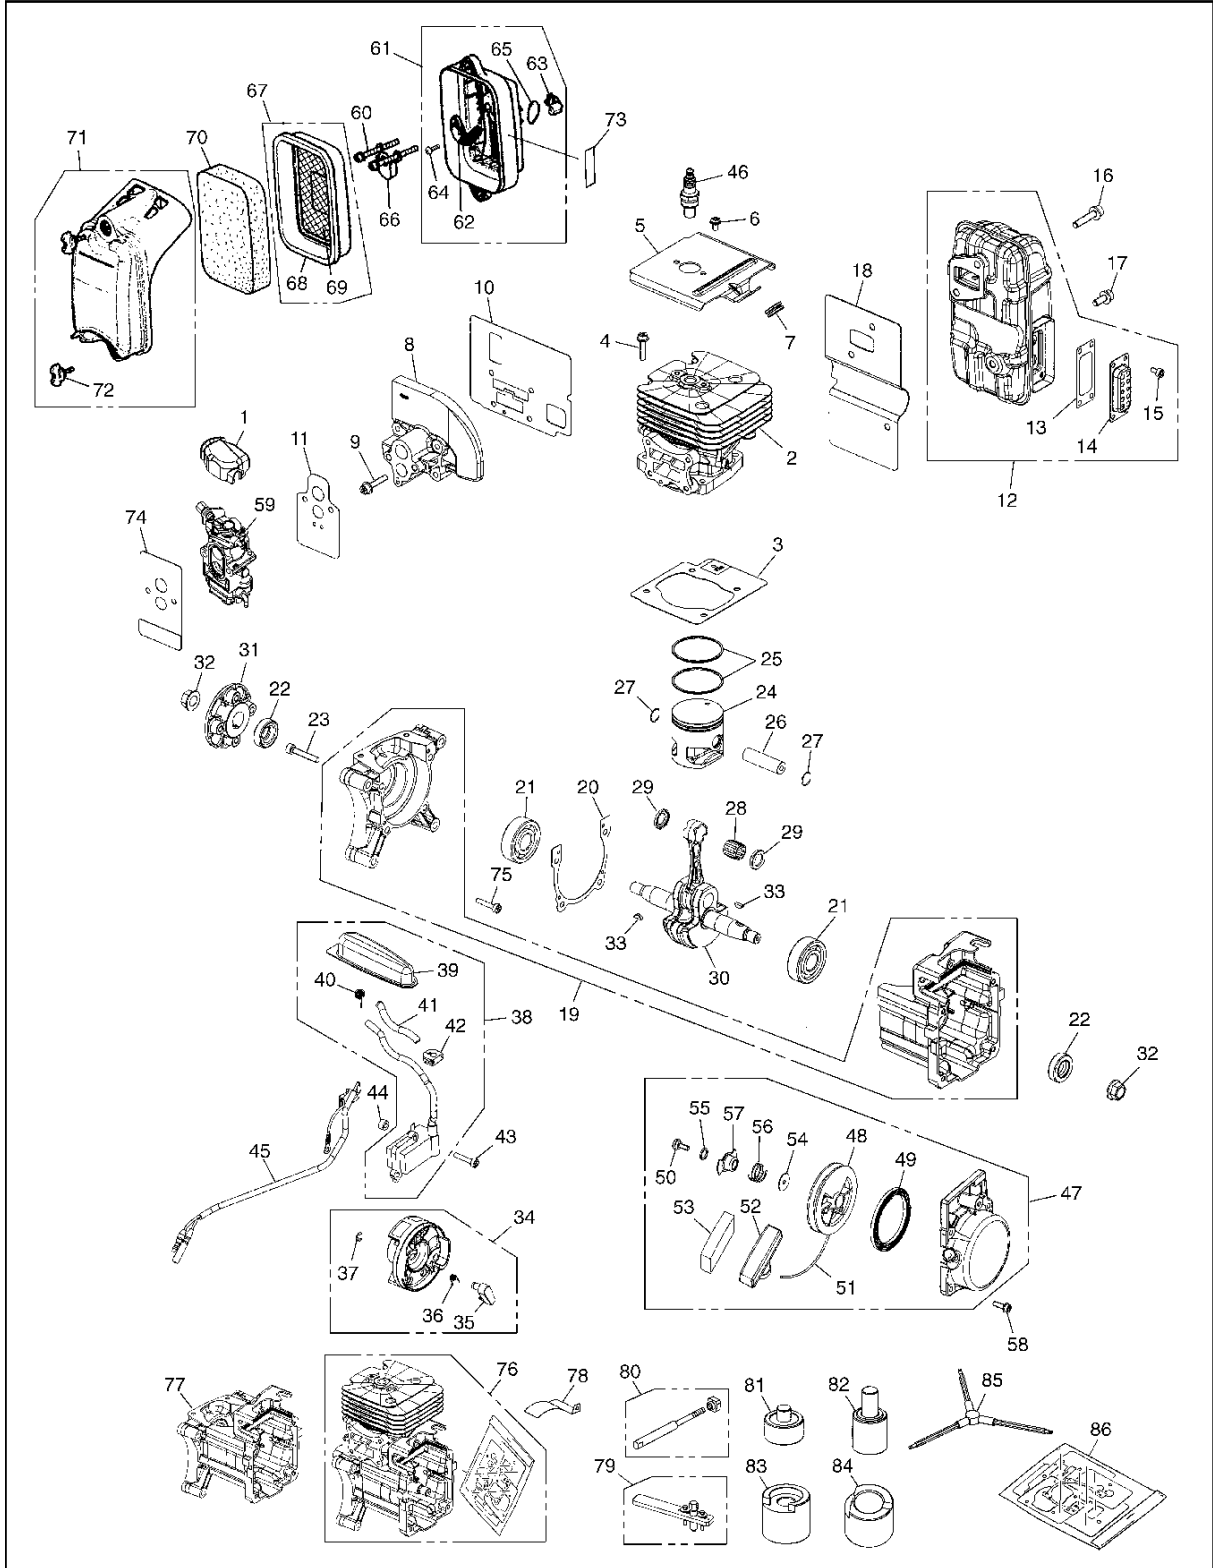

EBZ6500

Fig.2 ENGINE GROUP

ENGINE

EBZ6500, SN10900101 AND UP, 2012-08

Ref	Part No	Description	Remark	QTY KIT
1	506 74 42-01	COVER		1
2	577 25 73-01	CYLINDER ASSY		1
3	576 58 94-01	GASKET		1
4	506 74 52-01	BOLT		4
5	576 58 95-01	PLATE		1
6	544 25 68-01	SCREW		2
7	576 58 96-01	GROMMET		1
8	578 10 83-01	INSULATOR		1
9	576 58 98-01	BOLT		4
10	577 69 48-01	GASKET		1
11	577 08 96-01	GASKET		1
12	577 95 35-01	MUFFLER ASSY		1
13	576 59 05-01	SPARK ARRESTER		1
14	576 59 06-01	DIFFUSOR		1
15	544 36 27-01	BOLT		4
16	576 59 07-01	BOLT		2
17	576 59 08-01	BOLT		1
18	576 59 09-01	GASKET		1
19	577 06 74-01	CRANKCASE		1
20	576 59 16-01	GASKET		1
21	521 52 13-01	BEARING		2
22	521 52 19-01	SEAL		2
23	515 38 81-01	BOLT		4
24	544 25 92-01	PISTON		1
25	544 25 93-01	PISTON RING		2
26	544 25 94-01	PISTON PIN		1
27	521 53 19-01	SNAP RING		2
28	576 69 64-01	BEARING		1
29	521 52 05-01	WASHER		2
30	577 14 33-01	CRANKSHAFT		1
31	577 14 43-01	COUPLING		1
32	513 24 19-01	NUT		2
33	506 68 94-01	KEY		2
34	587 65 51-01	ROTOR		1
35	587 65 50-01	RATCHET		2
36	587 65 49-01	SPRING		2
37	587 65 48-01	RING		2
38	587 65 45-01	COIL		1
39	587 65 42-01	SPARK PLUG CAP		1
40	506 65 52-01	SPRING		1
41	587 65 44-01	TUBE		1
42	515 41 53-01	GROMMET		1
43	579 38 30-01	BOLT		2
44	588 17 14-01	SPACER		2
45	576 59 38-01	CORD		1
46	521 23 34-01	SPARK PLUG		1
47	576 59 40-01	STARTER ASSY		1
48	576 59 42-01	REEL		1
49	521 62 96-01	SPRING		1
50	515 36 71-01	SCREW		1
51	577 05 31-01	ROPE		1
52	521 63 00-01	KNOB		1
53	521 63 13-01	COVER		1
54	521 63 08-01	WASHER		1
55	521 63 12-01	WASHER		1
56	521 63 06-01	SPRING		1
57	521 63 03-01	PLATE		1
58	506 74 56-01	BOLT		4
59	577 14 46-01	CARBURETTOR		1
60	502 84 46-01	SCREW		2
61	502 84 49-01	CARBURETTOR BODY		1
62	512 25 96-01	PLATE.CHOKE		1
63	521 74 05-01	LEVER		1
64	506 67 38-01	SCREW		1