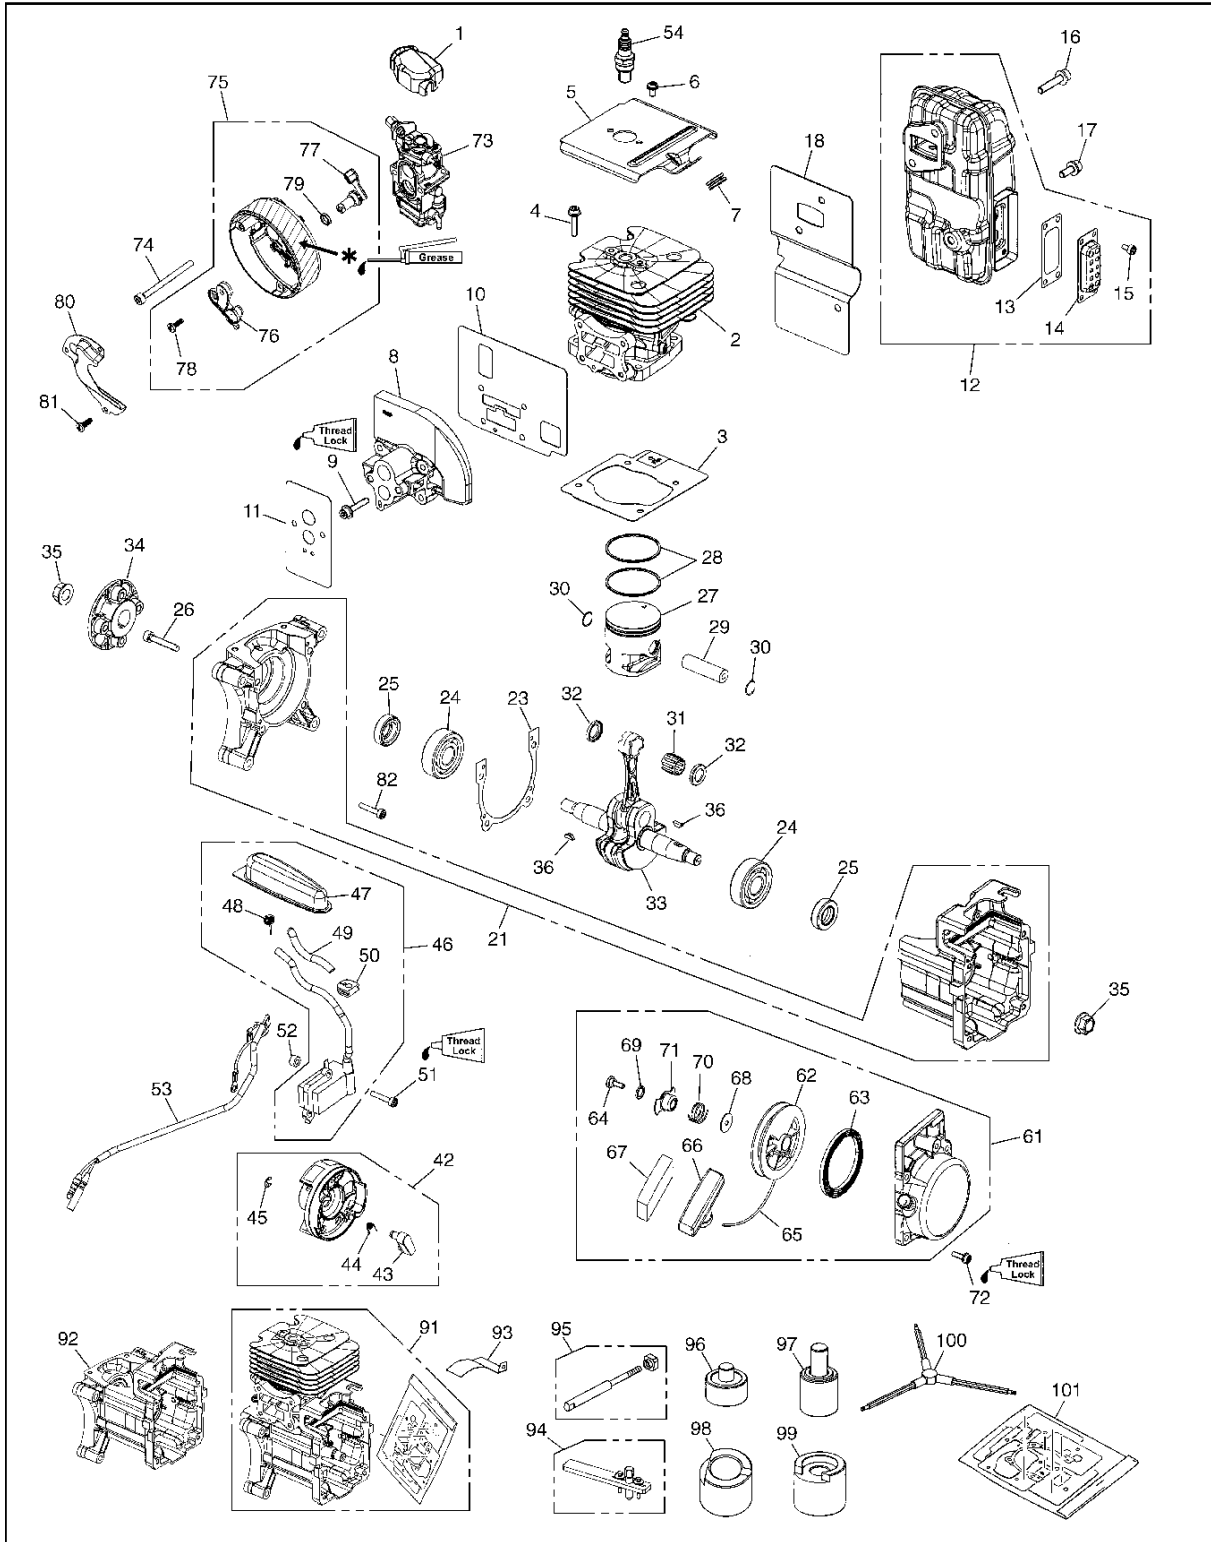

EBZ7500RH

Fig.2 ENGINE GROUP

*:Apply grease "NLGI Grade 2 lithium lubricant" to the choke cup and air cleaner hose.

ENGINE

EBZ7500RH, SN01200101 AND UP, 2014-04

Ref	Part No	Description	Remark	QTY KIT
1	506 74 42-01	COVER		1
2	577 25 73-01	CYLINDER ASSY		1
3	576 58 94-01	GASKET		1
4	506 74 52-01	BOLT		4
5	576 58 95-01	PLATE		1
6	544 25 68-01	SCREW		2
7	576 58 96-01	GROMMET		1
8	578 10 83-01	INSULATOR		1
9	576 58 98-01	BOLT		4
10	577 35 78-01	GASKET		1
11	577 08 96-01	GASKET		1
12	577 95 35-01	MUFFLER ASSY		1
13	576 59 05-01	SPARK ARRESTER		1
14	576 59 06-01	DIFFUSOR		1
15	544 36 27-01	BOLT		4
16	576 59 07-01	BOLT		2
17	576 59 08-01	BOLT		1
18	576 59 09-01	GASKET		1
21	576 59 11-01	CRANKCASE		1
24	521 52 13-01	BEARING		2
23	576 59 16-01	GASKET		1
25	521 52 19-01	SEAL		2
26	515 38 81-01	BOLT		4
27	544 25 92-01	PISTON		1
28	544 25 93-01	PISTON RING		2
29	544 25 94-01	PISTON PIN		1
30	521 53 19-01	SNAP RING		2
31	576 69 64-01	BEARING		1
32	521 52 05-01	WASHER		2
33	576 59 19-01	CRANKSHAFT		1
34	576 59 27-01	COUPLING		1
35	513 24 19-01	NUT		2
36	506 68 94-01	KEY		2
42	587 65 51-01	ROTOR		1
43	587 65 50-01	RATCHET		2
44	587 65 49-01	SPRING		2
45	587 65 48-01	RING		2
46	587 65 45-01	COIL		1
47	587 65 42-01	SPARK PLUG CAP		1
48	506 65 52-01	SPRING		1
49	587 65 44-01	TUBE		1
50	515 41 53-01	GROMMET		1
51	579 38 30-01	BOLT		2
52	588 17 14-01	SPACER		2
53	506 65 52-01	SPRING		1
54	521 23 34-01	SPARK PLUG		1
61	576 59 40-01	STARTER ASSY		1
62	576 59 42-01	REEL		1
63	521 62 96-01	SPRING		1
64	515 36 71-01	SCREW		1
65	577 05 31-01	ROPE		1
66	521 63 00-01	KNOB		1
67	521 63 13-01	COVER		1
68	521 63 08-01	WASHER		1
69	521 63 12-01	WASHER		1
70	521 63 06-01	SPRING		1
71	521 63 03-01	PLATE		1
72	506 74 56-01	BOLT		4
73	581 15 61-01	CARBURETTOR		1
74	515 39 07-01	BOLT		2
75	576 59 45-01	CUP		1
76	576 59 47-01	PLATE		1
77	576 59 48-01	LEVER		1
78	506 67 38-01	SCREW		1