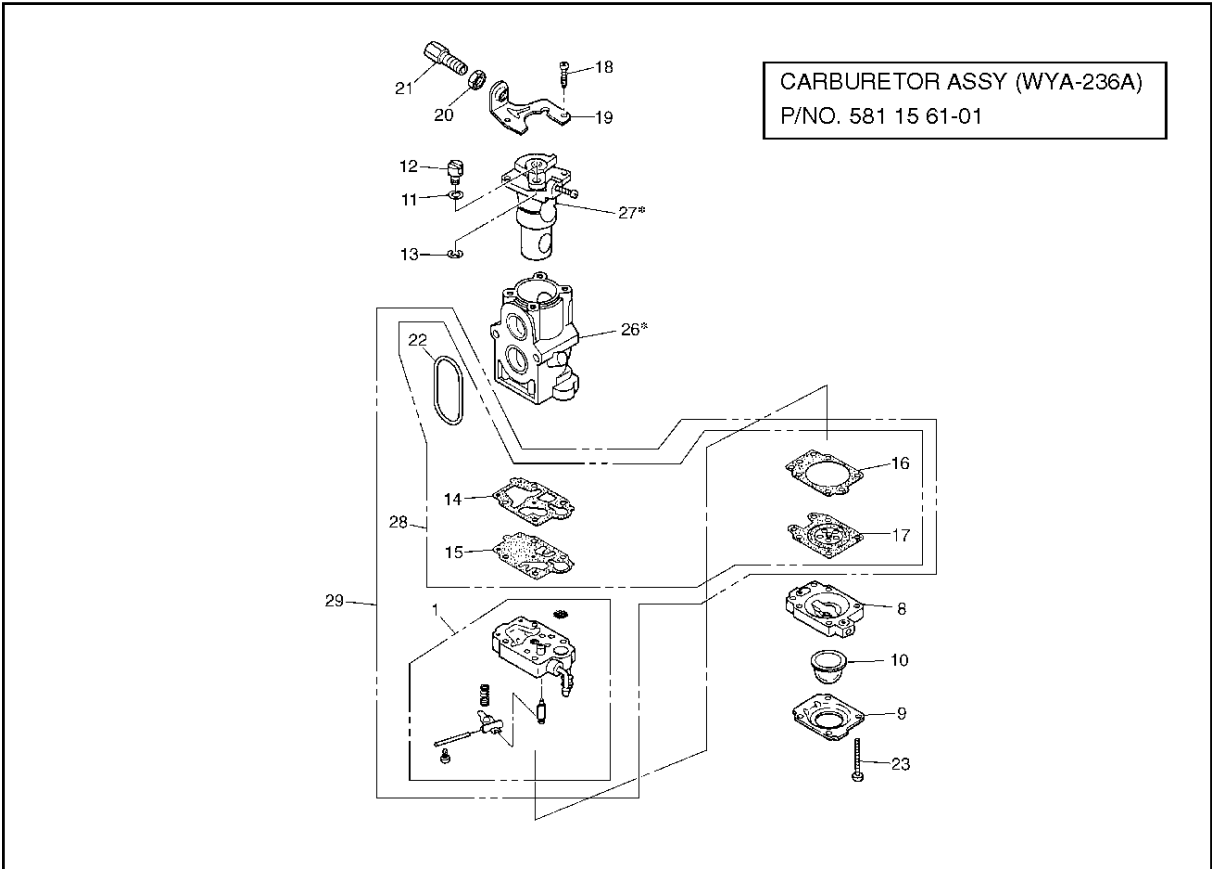

# SPARE PARTS LIST

## CARBURETOR DETAILS

EBZ7500RH, SN01200101 AND UP, 2014-04

Ref	Part No	Description	Remark	QTY KIT
1	544 36 35-01	BODY CARBURETTOR		1
8	506 74 09-01	BODY		1
9	506 74 10-01	COVER		1
10	505 30 67-01	PUMP		1
11	506 74 61-01	WASHER		1
12	506 74 12-01	SWIVEL		1
13	506 73 86-01	RING		1
14	506 74 51-01	GASKET		1
15	506 68 98-01	DIAPHRAGM		1
16	506 74 08-01	GASKET		1
17	505 30 68-01	DIAPHRAGM		1
18	505 30 79-01	SCREW		2
19	506 74 60-01	BRACKET		1
20	506 61 26-01	NUT		1
21	506 74 13-01	SCREW		1
22	521 63 15-01	RING		1
23	506 74 11-01	SCREW		4
26	581 15 61-01	CARBURETTOR		1
27	581 15 61-01	CARBURETTOR		1
28	511 45 95-01	GASKET KIT		1
29	511 45 96-01	REBUILD KIT		1