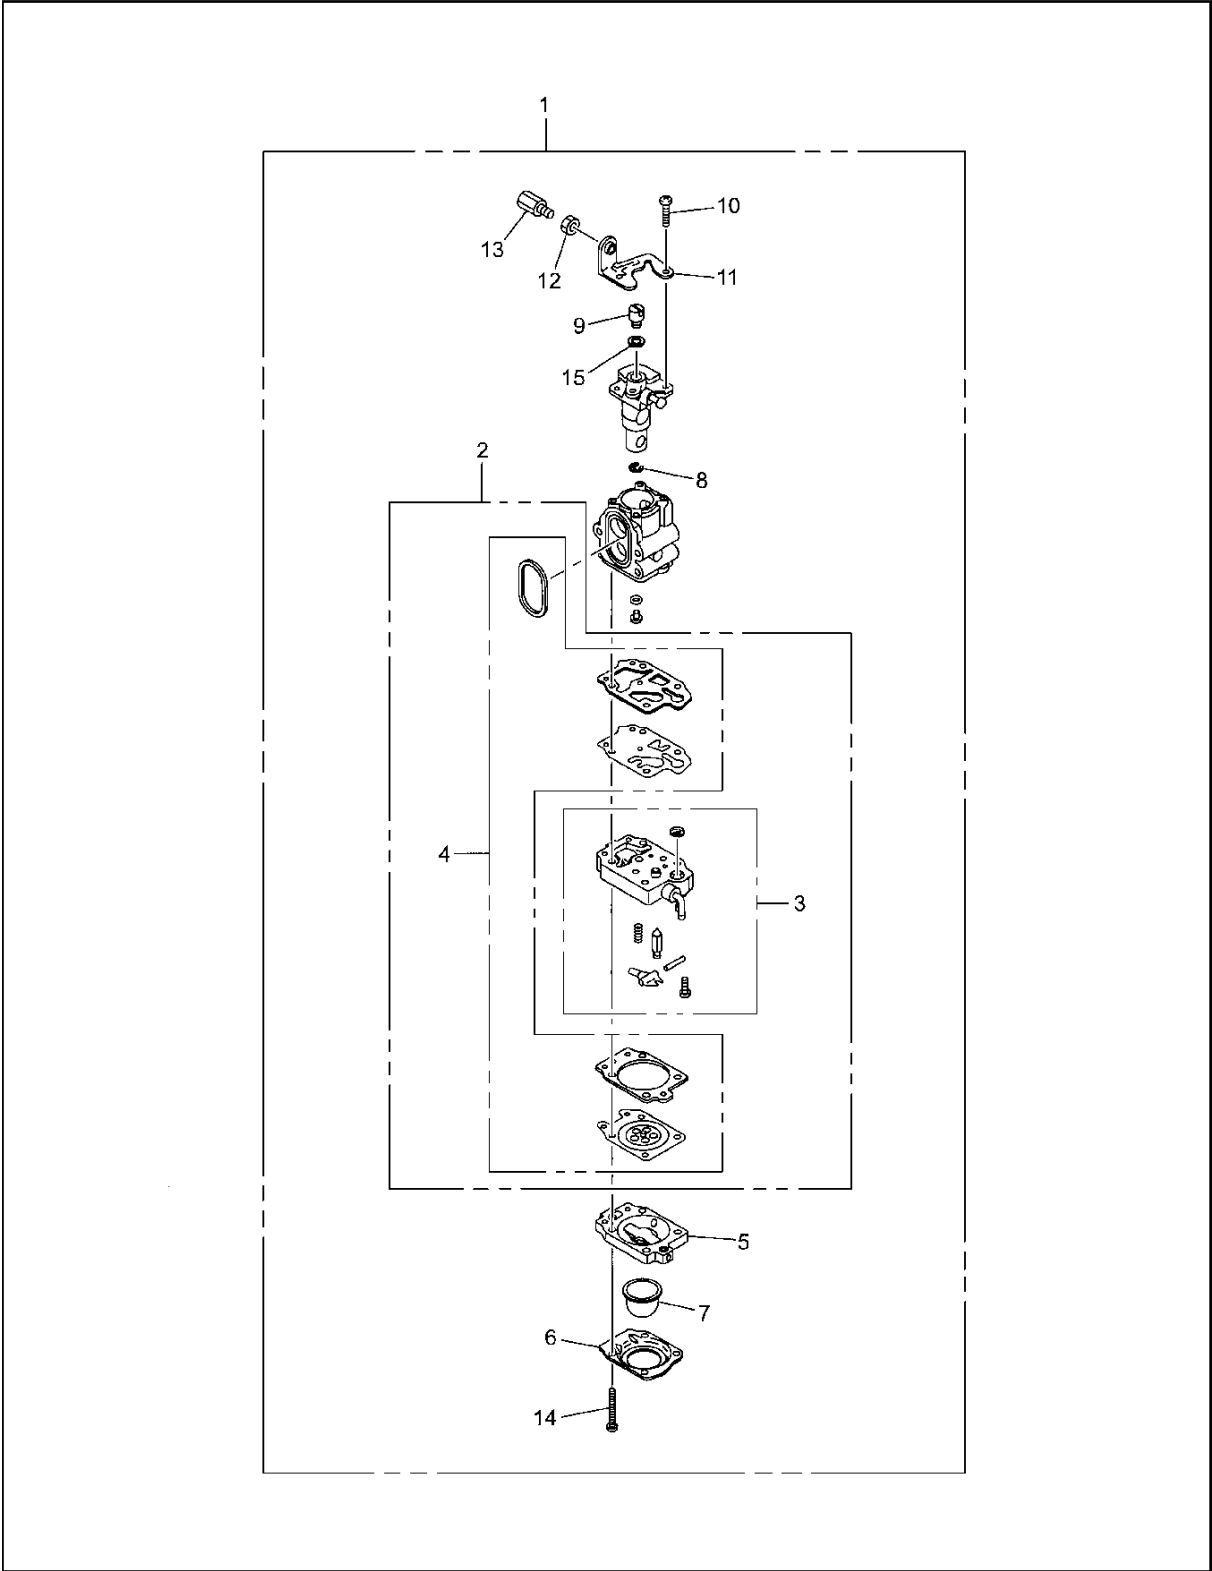

SPARE PARTS LIST

TRIMMERS/EDGERS

BCZ250S, 967668801, 2017-06

BCZ250S

Fig.4 CARBURETOR

CARBURETOR DETAILS

BCZ250S, 967668801, 2017-06

Ref	Part No	Description	Remark	QTY KIT
1	587078401	TBD		
2	587 29 70-01	KIT		1
3	502 23 84-01	CARBURETTOR BODY		1
4	587 29 68-01	GASKET KIT		1
5	506 74 09-01	BODY		1
6	506 74 10-01	COVER		1
7	505 30 67-01	PUMP		1
8	506 73 86-01	RING		1
9	506 74 12-01	SWIVEL		1
10	505 30 79-01	SCREW		2
11	506 74 60-01	BRACKET		1
12	506 61 26-01	NUT		1
13	506 74 13-01	SCREW		1
14	506 74 11-01	SCREW		4
15	506 74 61-01	WASHER		1