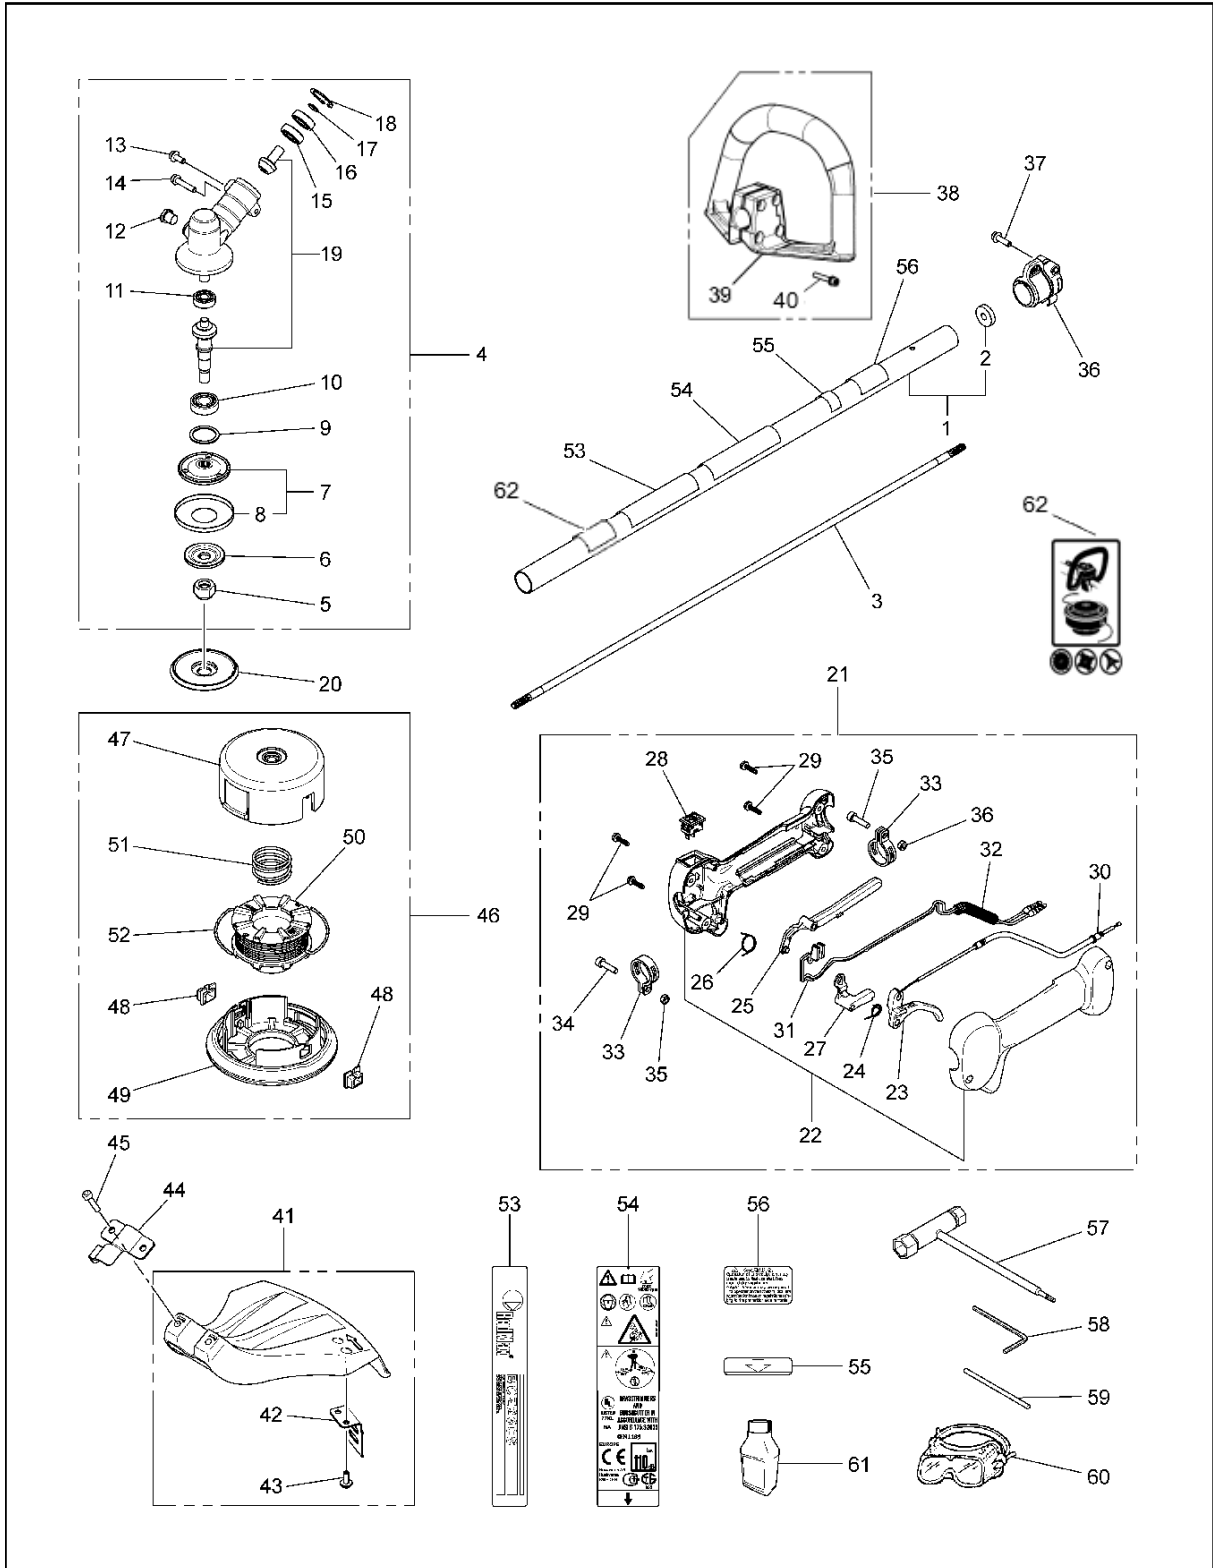

BCZ250S

Fig.1 DRIVE UNIT

DRIVE

BCZ250S, 967668801, 2017-06

Ref	Part No	Description	Remark	QTY KIT
1	579 14 90-01	TUBE		1
2	521 82 54-01	SEAL		1
3	581 11 05-02	DRIVE SHAFT		1
4	537 19 92-02	BEVEL GEAR ASSY		1
5	503 85 63-01	NUT		1
6	537 28 56-01	SUPPORT FLANGE		1
7	537 23 49-01	DRIVER ASSY		1
8	537 29 26-01	CUP		1
9	735 31 28-10	CIRCLIP		1
10	503 25 24-01	BALL BEARING		1
11	738 21 98-00	BALL BEARING		1
12	503 20 15-02	SCREW IHHM		1
13	574 71 08-01	BOLT		1
14	503 20 07-25	SCREW IHSCFM		1
15	738 21 99-00	BALL BEARING		1
16	738 21 99-02	BALL BEARING		1
17	735 31 11-00	CIRCLIP		1
18	735 31 25-10	CIRCLIP		1
20	581 59 50-01	SPACER		1
21	581 33 18-01	GRIP		1
22	576 47 52-02	GRIP		1
23	529 25 88-01	LEVER, THROTTLE		1
24	529 25 96-01	SPRING, THROTTLE		1
25	578 77 80-01	LEVER		1
26	511 59 18-01	SPRING		1
27	529 25 92-01	LEVER, JOINT		1
28	586 24 68-01	STOP SWITCH		1
29	521 51 77-01	CREW		4
30	581 33 19-01	CABLE		1
31	529 25 61-01	CORD		2
32	581 41 04-03	TUBE		1
33	529 25 94-01	BAND		2
34	504 11 43-01	SCREW		2
35	510 91 11-01	NUT		2
36	521 82 21-01	HANGER		1
37	521 51 53-01	SCREW		1
38	526 05 64-01	HANDLE ASSY		1
39	512 55 35-01	HANDLE		1
40	521 86 31-01	SCREW		4
41	578 40 34-01	GUARD		1
42	574 39 56-01	BLADE		1
43	502 84 39-01	SCREW		2
44	581 59 80-01	BRACKET		1
45	512 84 64-01	BOLT		1
46	521 54 06-01	TAP HEAD ASSY		1
47	521 54 07-01	CASE		1
48	512 54 98-01	EYELET		2
49	521 81 94-01	COVER		1
50	521 81 95-01	CORD		1
51	521 81 96-01	SPRING		1
52	511 01 14-01	CORD		1
53	580 26 11-33	DECAL		1
54	587 40 26-01	DECAL		1
55	505 29 58-01	LABEL		1
56	522 92 86-02	LABEL		1
57	575 73 82-02	COMBINATION WRENCH		1
58	503 55 86-01	SPANNER		1
59	502 28 59-01	STOP		1
60	510 98 94-01	GOGGLE		1
61	580 35 72-10	2T OIL		1
62	503 79 56-01	LABEL		1