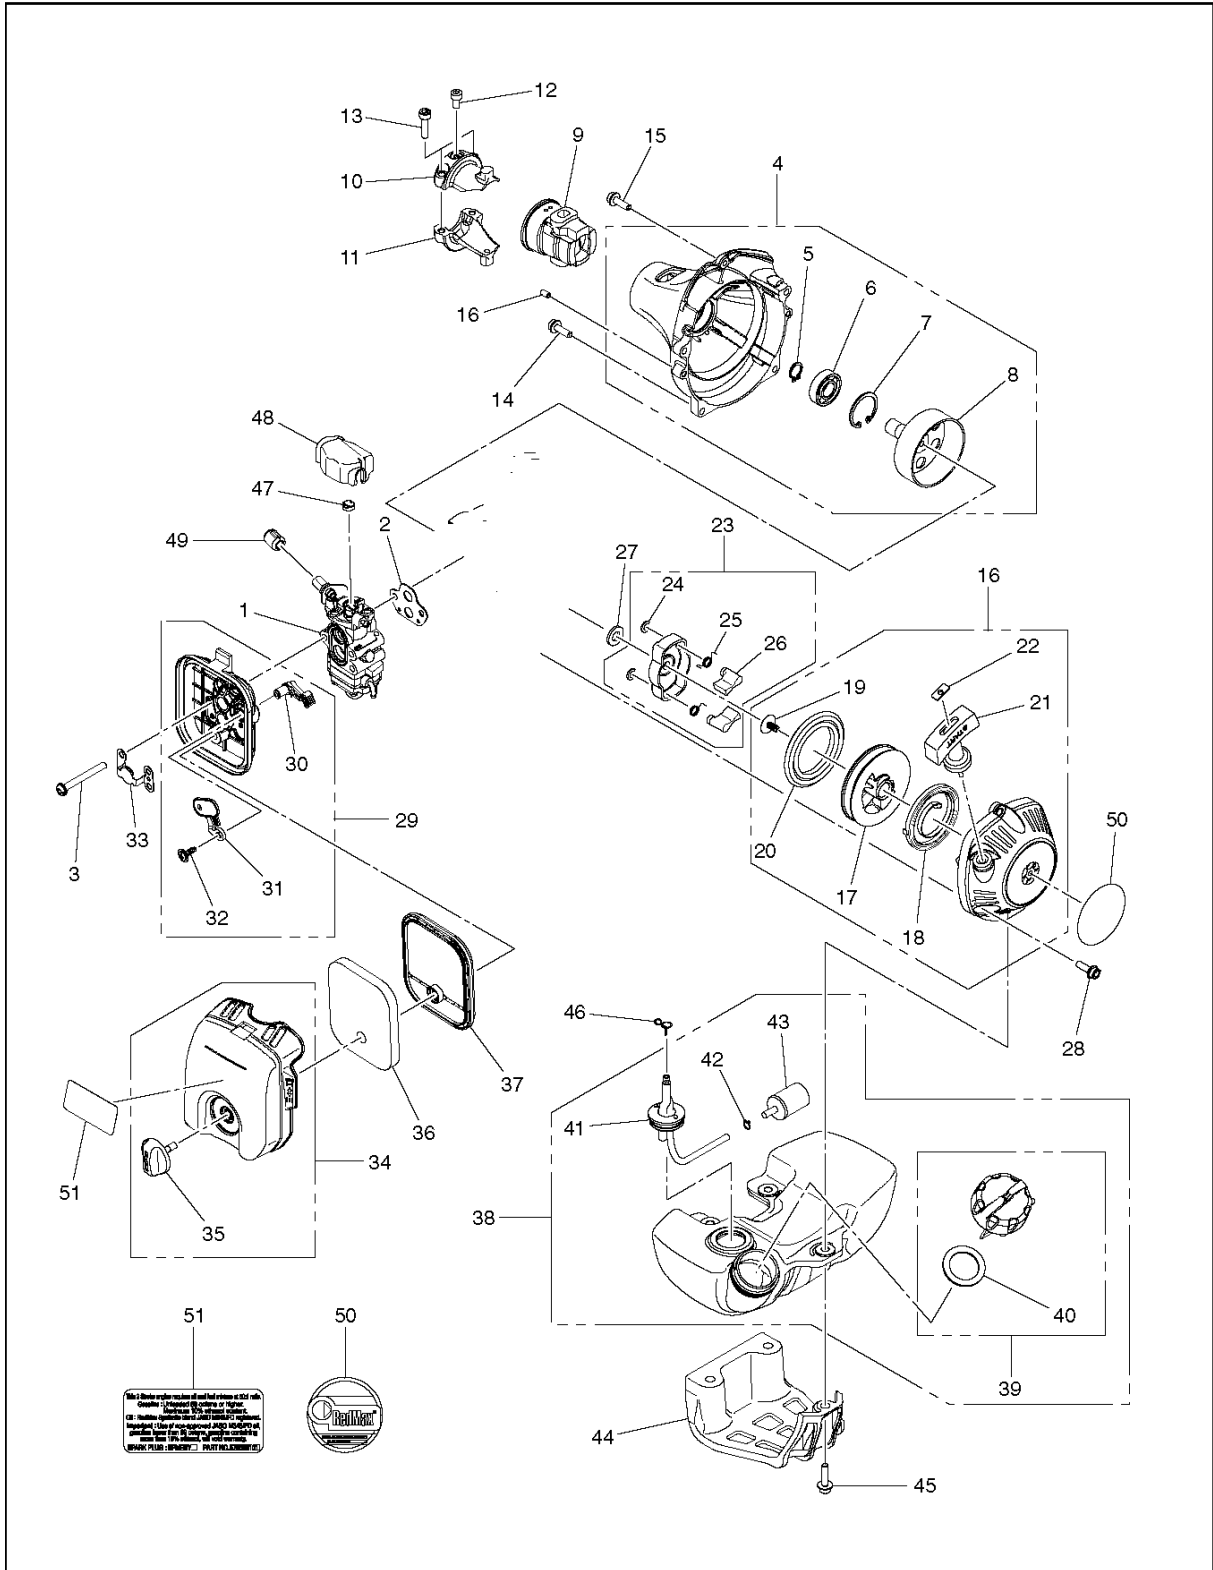

BCZ250S

Fig.3 ENGINE UNIT 02

ENGINE

BCZ250S, 967668801, 2017-06

Ref	Part No	Description	Remark	QTY KIT
2	585 80 91-01	GASKET		1
3	581 24 10-01	SCREW		2
4	581 24 24-01	CLUTCH COVER		1
5	516 12 41-01	RING		1
6	525 95 32-01	BEARING		1
7	506 60 99-01	RING		1
8	581 14 20-01	CLUTCH DRUM		1
9	576 42 05-01	CUSHION		1
10	576 42 07-02	BRACKET		1
11	576 42 08-02	BRACKET		1
12	529 26 81-01	BOLT		1
13	577 94 20-01	BOLT		2
14	577 94 23-01	BOLT		4
15	544 25 68-01	SCREW		1
16	581 20 95-01	STARTER		1
17	579 06 48-01	STARTER PULLEY		1
18	504 11 50-01	SPRING.SPIRAL		1
19	506 61 30-01	SCREW		1
20	581 86 30-01	ROPE		1
21	505 30 34-01	KNOB		1
22	504 11 40-01	PLATE.STOPPER		1
23	581 14 65-01	STARTER PULLEY		1
24	521 60 04-01	E-RING		2
25	521 60 03-01	SPRING		2
26	521 60 02-01	RATCHET		2
27	586 88 35-01	WASHER		1
28	577 94 23-01	BOLT		3
29	585 12 64-01	BODY		1
30	528 07 44-01	LEVER		1
31	585 12 63-01	PLATE		1
32	581 73 62-01	SCREW		1
33	575 75 04-01	PLATE		1
34	575 83 27-01	COVER		1
35	528 07 46-01	KNOB		1
36	577 63 30-01	AIR FILTER		1
37	528 07 47-01	FILTER		1
38	581 07 08-01	FUEL TANK ASSY		1
39	576 40 37-02	TANK CAP		1
40	577 04 87-01	GASKET		1
41	579 13 83-08	HOSE ASSY		1
42	506 70 70-01	CLIP		1
43	503 44 32-01	FILTER		1
44	581 04 77-01	SKID PLATE		1
45	521 51 69-01	BOLT		3
46	506 74 15-01	CLIP		1
47	513 35 24-01	HUB CAP		1
48	506 74 42-01	COVER		1
49	577 13 32-01	JOINT		1
50	585 49 78-01	DECAL		1
51	585 49 76-01	DECAL		1