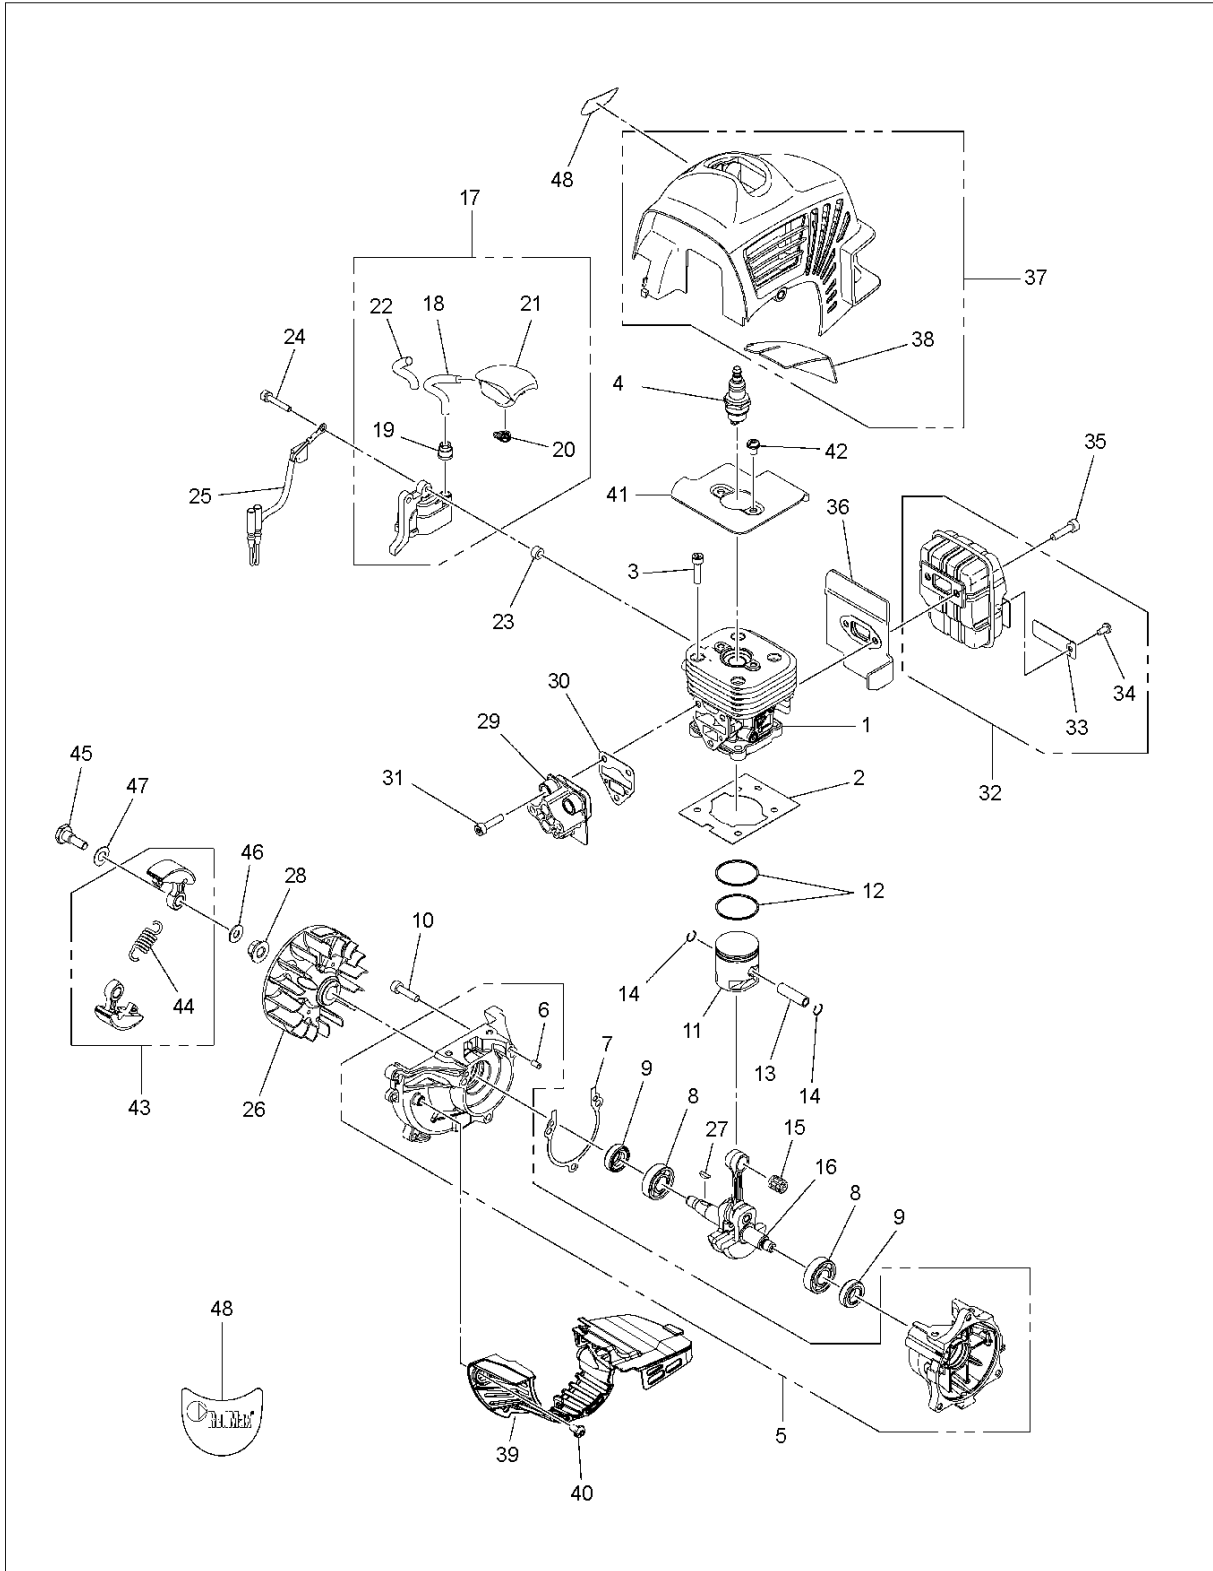

BCZ250S

Fig.2 ENGINE UNIT 01

ENGINE

BCZ250S, 967668801, 2017-06

Ref	Part No	Description	Remark	QTY KIT
1	577 97 90-01	CYLINDER		1
2	576 39 87-02	GASKET		1
3	504 11 43-01	SCREW		4
4	584 70 31-01	SPARK PLUG		1
5	578 06 60-01	CRANKCASE		1
6	577 16 74-01	PIN		2
7	576 39 95-02	GASKET		1
8	506 61 03-01	BEARING		2
9	504 12 15-01	SEALING		2
10	504 11 43-01	SCREW		3
11	577 91 74-01	PISTON		1
12	506 61 81-01	RING		2
13	505 04 07-01	PIN		1
14	505 04 52-01	RING		2
15	576 40 27-01	BEARING		1
16	586 65 66-01	CRANKSHAFT		1
17	578 96 79-01	IGNITION MODULE		1
18	584 82 66-01	IGNITION CABLE		1
19	511 39 83-01	HUB CAP		1
20	577 88 47-01	SPRING		1
21	581 94 27-01	SPARK PLUG CAP		1
22	521 74 95-01	TUBE		1
23	521 76 97-01	SPACER		2
24	521 51 58-01	BOLT		2
25	578 93 45-01	SHORT CIRCUIT CABLE		1
26	578 96 78-01	FLYWHEEL		1
27	506 68 94-01	KEY		1
28	504 11 80-01	NUT		1
29	585 80 90-01	INSULATOR		1
30	576 39 89-01	GASKET		1
31	504 11 43-01	SCREW		3
32	585 81 82-01	MUFFLER		1
33	580 51 44-01	SPARK ARRESTER		1
34	729 57 74-05	SCREW CRPANT		1
35	504 11 43-01	SCREW		2
36	581 20 90-01	GASKET		1
37	586 05 57-01	CYLINDER COVER		1
38	586 05 41-01	SHEET		1
39	589 57 74-01	GUARD		1
40	544 25 68-01	SCREW		2
41	581 26 42-01	PLATE		1
42	544 25 68-01	SCREW		2
43	585 83 47-01	CLUTCH ASSY		1
44	576 40 07-01	CLUTCH SPRING		1
45	513 18 96-01	SCREW		2
46	505 05 44-01	WASHER		2
47	513 18 95-01	WASHER		2
48	587 38 27-01	DECAL		1