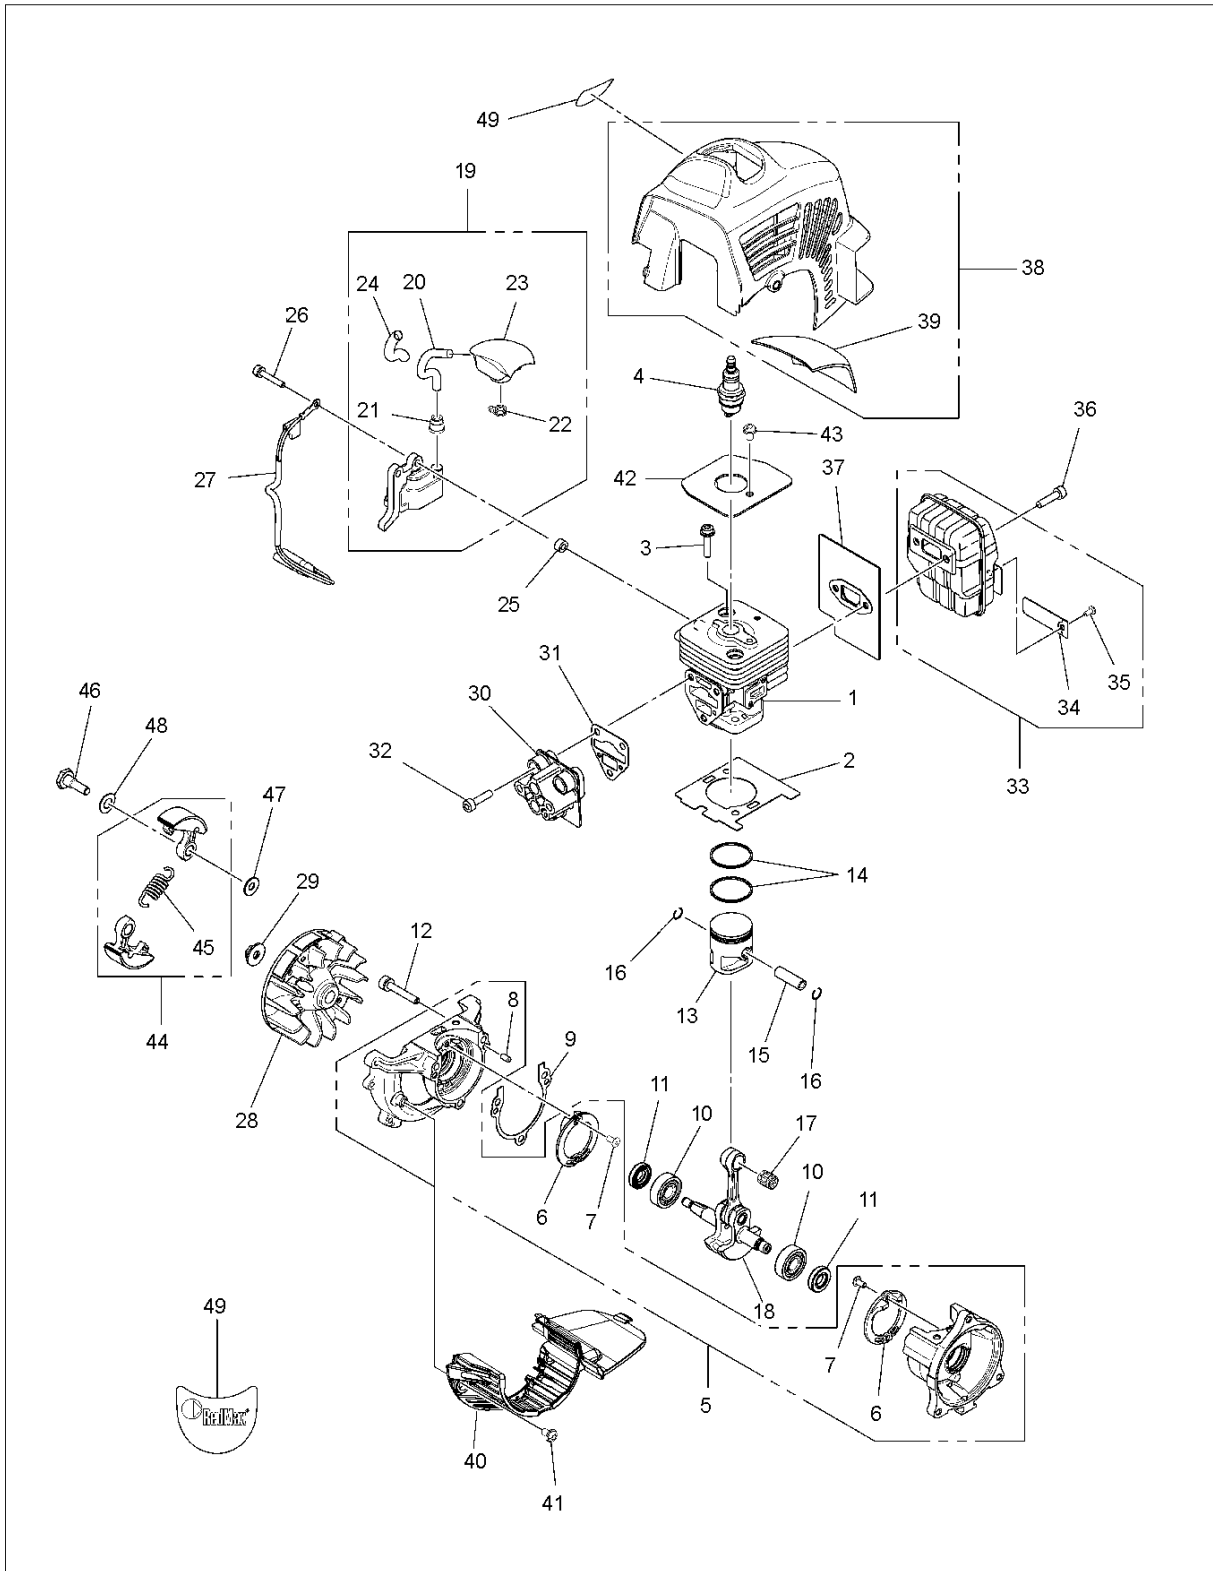

HEZ230S

Fig.2 ENGINE UNIT 01

ENGINE

HEZ230F, 2017-03

Ref	Part No	Description	Remark	QTY KIT
1	578 14 38-01	CYLINDER		1
2	576 40 71-01	GASKET		1
3	506 74 52-01	BOLT		2
4	584 70 31-01	SPARK PLUG		1
5	578 01 00-04	CRANKCASE		1
6	576 40 74-01	COVER		2
7	576 39 86-01	BOLT		4
8	577 16 74-01	PIN		2
9	576 40 75-01	GASKET		1
10	521 75 68-01	BALL BEARING		2
11	521 52 14-01	OIL SEAL		2
12	512 84 59-01	BOLT		3
13	579 52 92-01	PISTON		1
14	576 40 82-01	RING		2
15	510 91 63-01	PIN.PISTON		1
16	505 04 52-01	RING		2
17	576 40 27-01	BEARING		1
18	586 65 68-01	CRANKSHAFT		1
19	588 14 21-01	IGNITION COIL		1
20	584 82 66-01	IGNITION CABLE		1
21	511 39 83-01	HUB CAP		1
22	577 88 47-01	SPRING		1
23	581 94 27-01	SPARK PLUG CAP		1
24	521 74 95-01	TUBE		1
25	588 17 14-01	SPACER		2
26	521 51 58-01	BOLT		2
27	578 93 45-01	SHORT CIRCUIT CABLE		1
28	577 44 58-01	FLYWHEEL		1
29	513 66 75-01	NUT		1
30	585 80 90-01	INSULATOR		1
31	576 39 89-01	GASKET		1
32	504 11 43-01	SCREW		3
33	580 69 49-02	MUFFLER ASSY		1
34	580 51 44-01	SPARK ARRESTER		1
35	729 57 74-05	SCREW CRPANT		1
36	504 11 43-01	SCREW		2
37	578 07 86-02	GASKET		1
38	586 05 56-02	CYLINDER COVER		1
39	586 05 40-01	SHEET		1
40	589 57 73-01	GUARD		1
41	544 25 68-01	SCREW		2
42	581 82 24-02	PLATE		1
43	544 25 68-01	SCREW		1
44	585 83 47-01	CLUTCH ASSY		1
45	576 40 07-01	CLUTCH SPRING		1
46	513 18 96-01	SCREW		2
47	505 05 44-01	WASHER		2
48	513 18 95-01	WASHER		2
49	587 38 27-01	DECAL		1