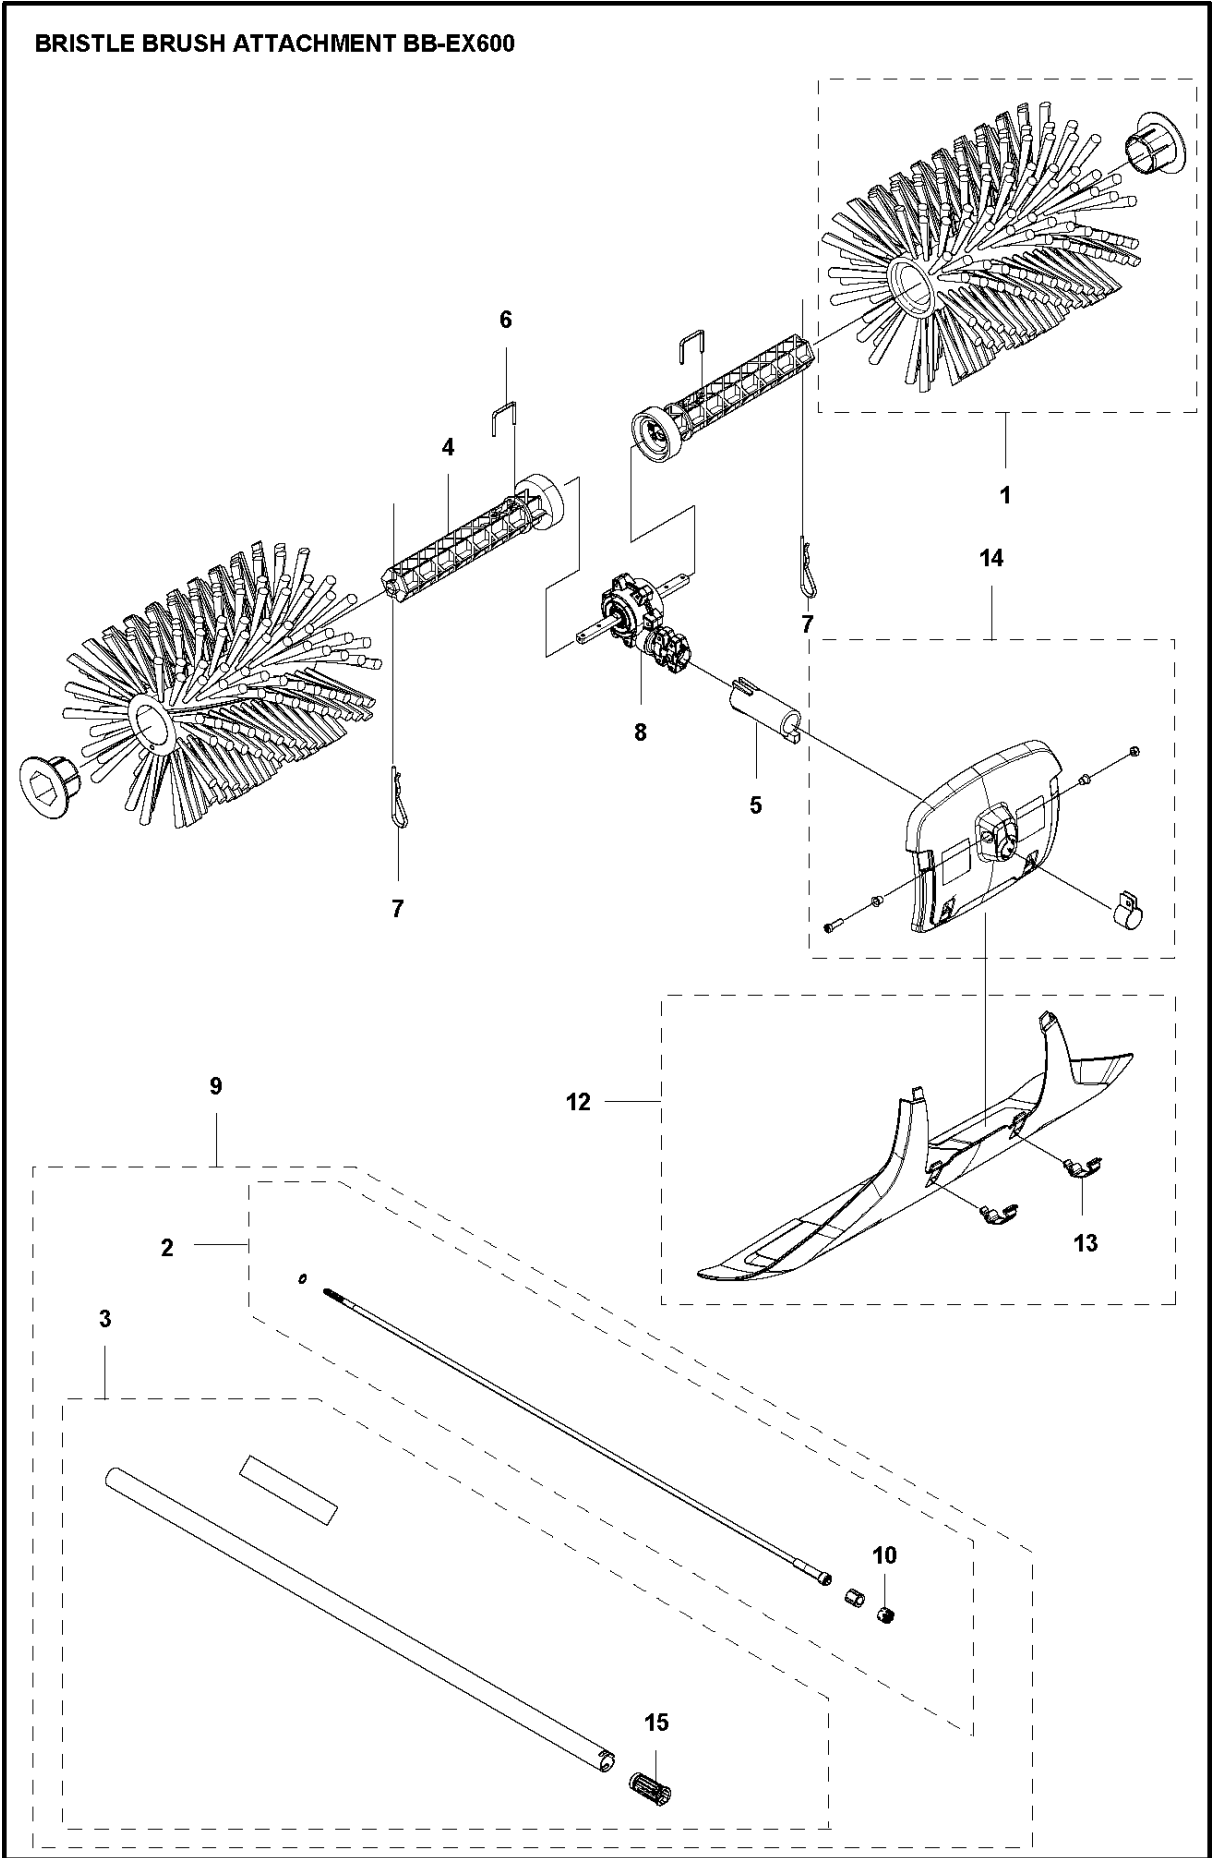

SPARE PARTS LIST

ACCESSORIES AND TOOLS

BRISTLE BRUSH ATTACHMENT
BB-EX600 (590684301)

PRODUCT COMPLETE

BRISTLE BRUSH ATTACHMENT BB-EX600 (590684301)

Ref	Part No	Description	Remark	QTY	KIT
1	588 93 65-01	BRUSH		2	
2	587 67 66-02	DRIVE SHAFT ASSY		1	9
3	587 67 59-02	TUBE		1	9
4	577 87 47-01	ADAPTER		2	
5	588 01 65-01	DISTANCE		1	
6	577 87 55-01	RIVET		2	
7	578 43 03-01	LOCKING SPRING		2	
8	577 63 49-01	GEAR ASSY		1	
9	579 26 88-02	TUBE		1	
10	583 93 83-01	CLIP		1	2,9
12	579 70 69-01	COVER		1	
13	503 89 47-02	SNAP LOCKING		2	12
14	579 70 90-01	COVER		1	
15	579 31 95-01	PLUG		1	3,9