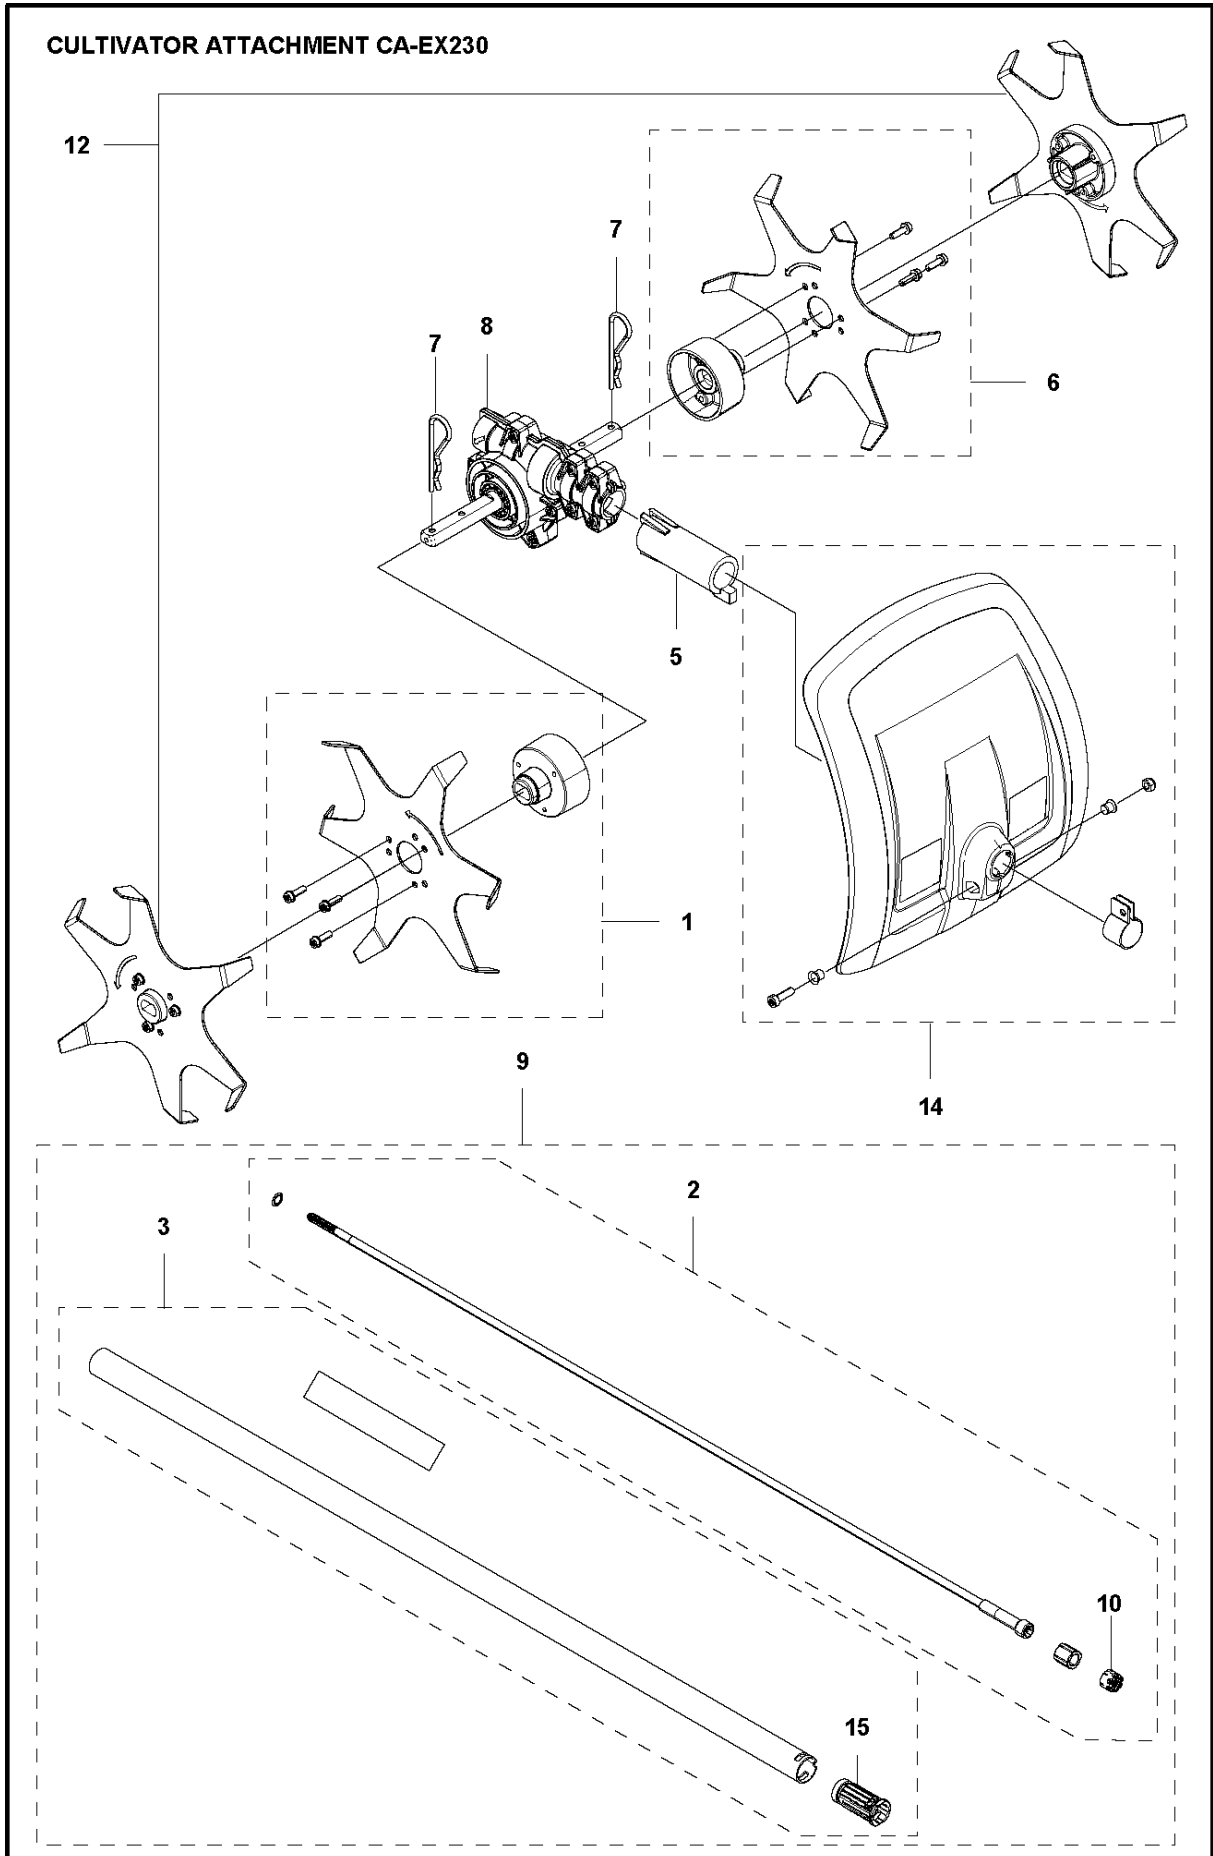

SPARE PARTS LIST

ACCESSORIES AND TOOLS

CULTIVATOR ATTACHMENT CA-EX230
(590684701)

PRODUCT COMPLETE

CULTIVATOR ATTACHMENT CA-EX230 (590684701)

Ref	Part No	Description	Remark	QTY	KIT
1	578 28 44-01	TILLER KIT		1	
2	587 67 66-01	DRIVE SHAFT ASSY		1	9
3	587 67 59-01	TUBE		1	9
5	588 01 65-01	DISTANCE		1	
6	578 28 45-01	TILLER KIT		1	
7	578 43 03-01	LOCKING SPRING		2	
8	577 63 49-01	GEAR ASSY		1	
9	579 26 88-01	TUBE		1	
10	583 93 83-01	CLIP		1	2,9
12	579 44 35-01	BLADE		1	
14	588 19 32-01	COVER		1	
15	579 26 93-01	PLUG		1	3,9