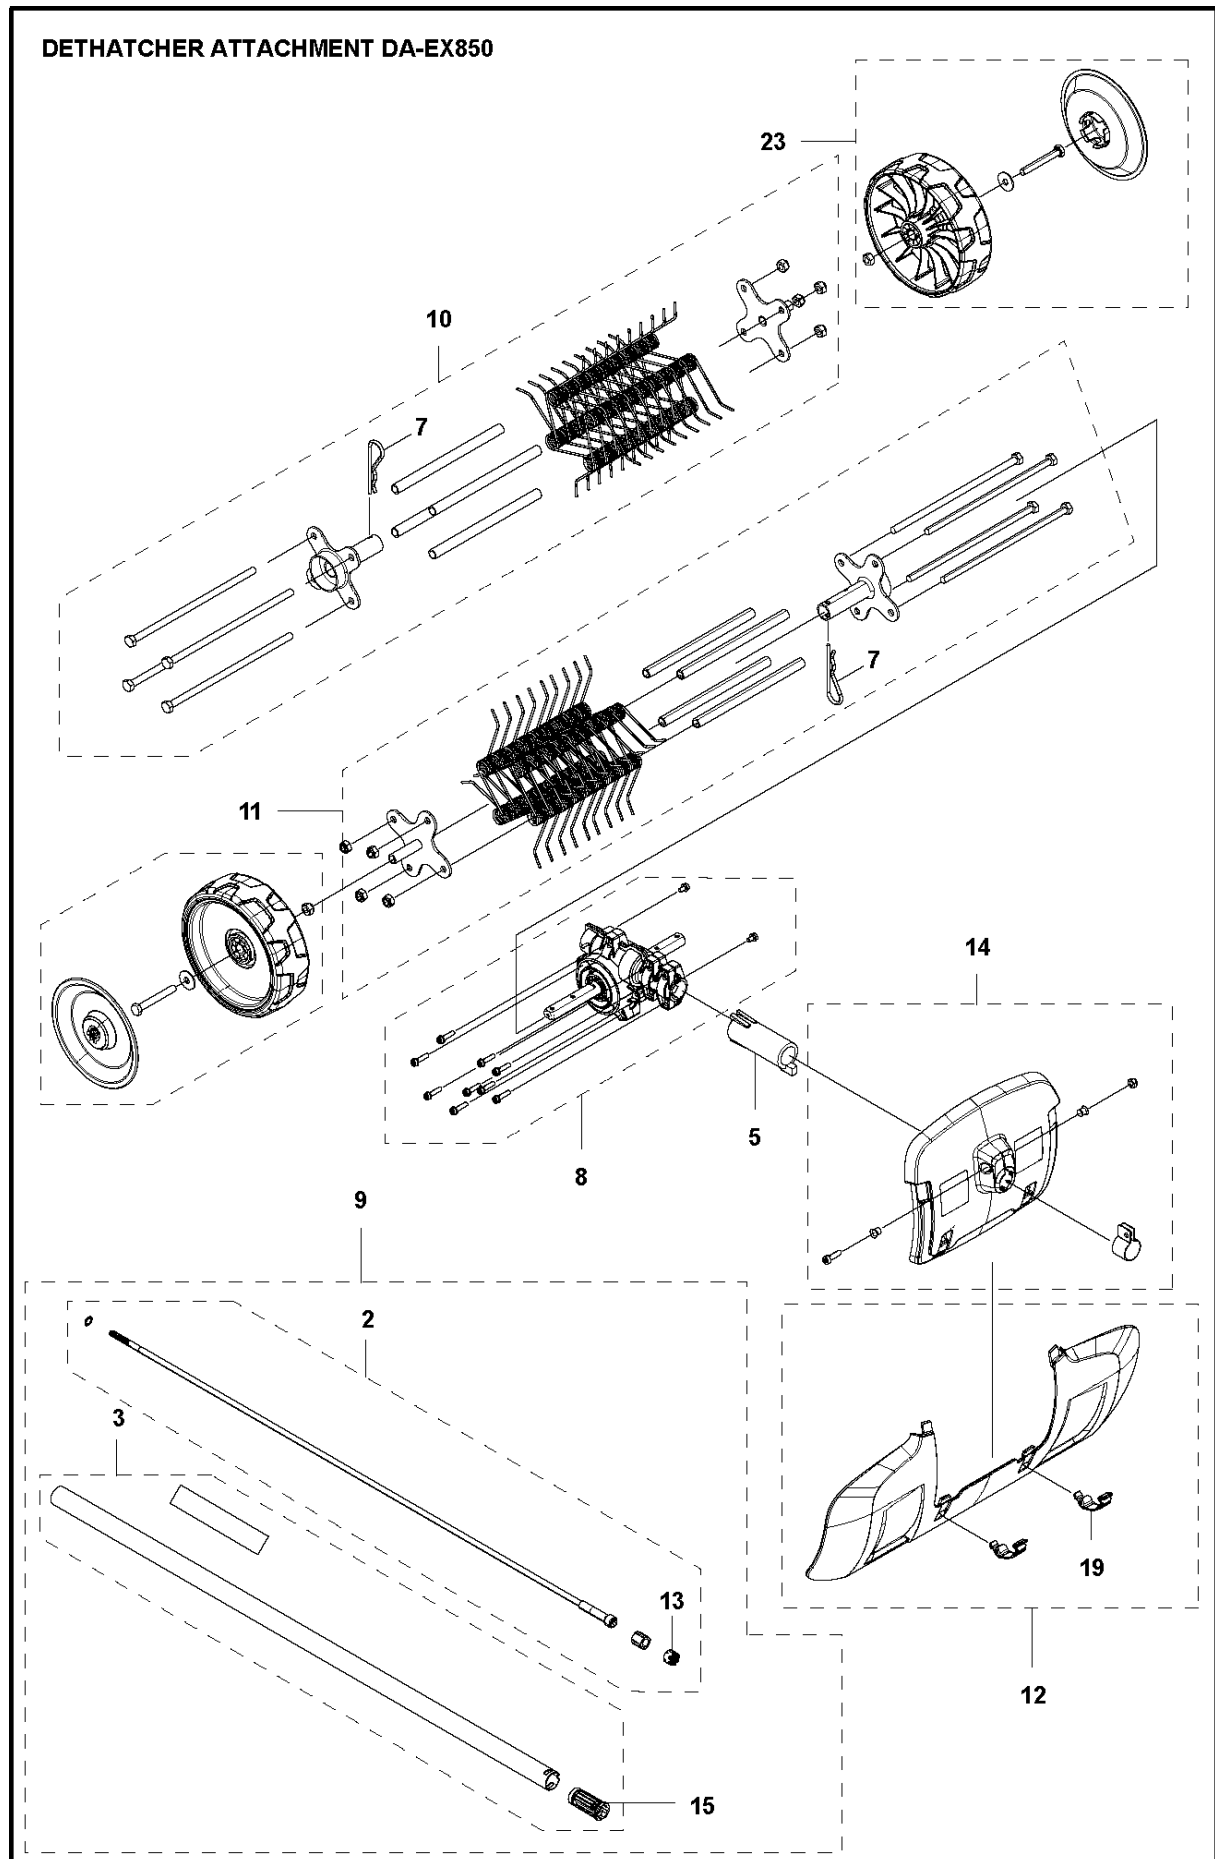

SPARE PARTS LIST

ACCESSORIES AND TOOLS

DETHATCHER ATTACHMENT DA-EX850
(590684801)

PRODUCT COMPLETE

DETHATCHER ATTACHMENT DA-EX850 (590684801)

Ref	Part No	Description	Remark	QTY	KIT
2	587 67 66-01	DRIVE SHAFT ASSY		1	9
3	587 67 59-01	TUBE		1	9
5	588 01 65-01	DISTANCE		1	
7	578 43 03-01	LOCKING SPRING		2	10,11
8	577 63 49-01	GEAR ASSY		1	
9	579 26 88-01	TUBE		1	
10	587 67 74-02	SPRING CASSETTE ASSY		1	
11	587 67 74-01	SPRING CASSETTE ASSY		1	
12	579 70 66-01	COVER		1	
13	583 93 83-01	CLIP		1	2,9
14	579 70 90-01	COVER		1	
15	579 26 93-01	PLUG		1	3,9
19	503 89 47-02	SNAP LOCKING		2	12
23	587 67 75-01	WHEEL ASSY		2	