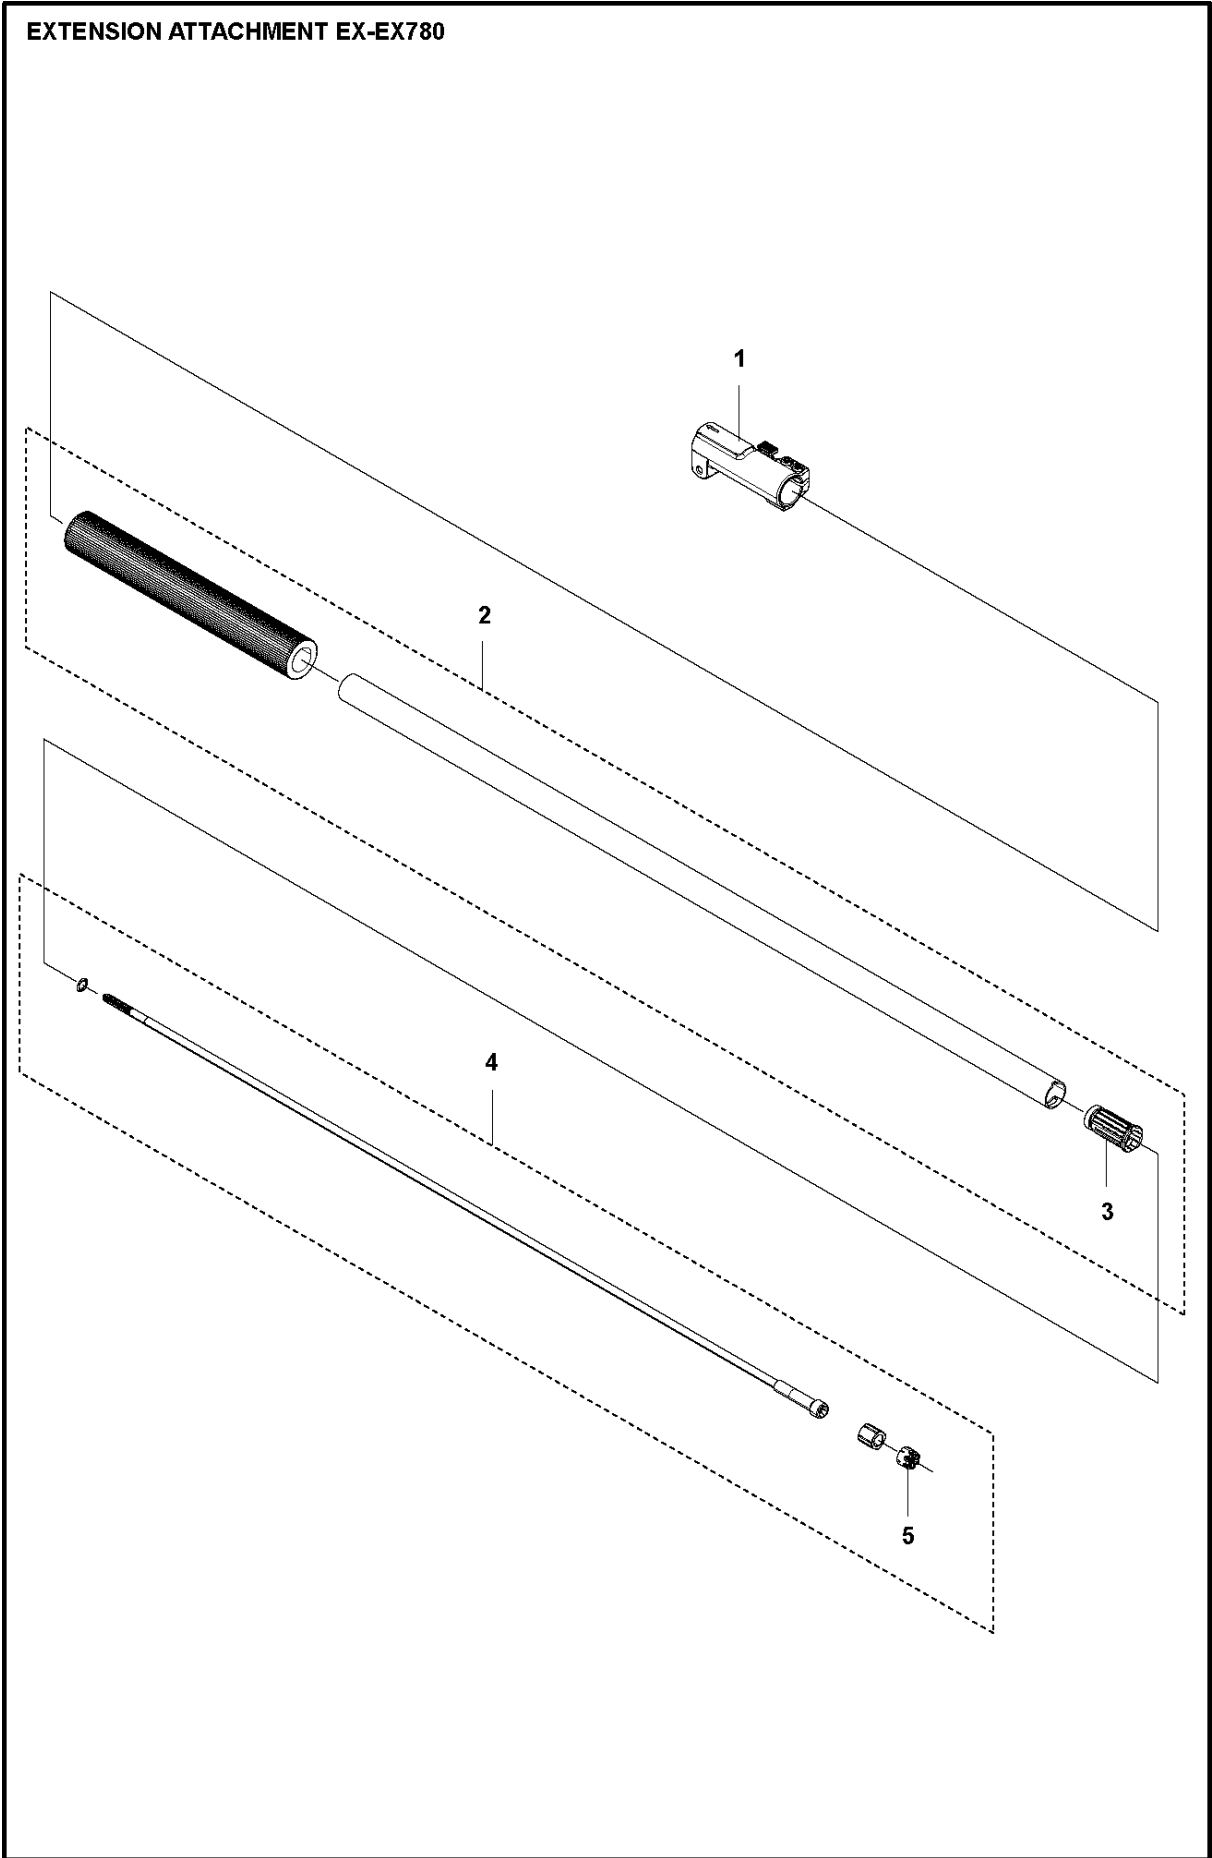

SPARE PARTS LIST

ACCESSORIES AND TOOLS

EXTENSION ATTACHMENT EX-EX780
(590684501)

PRODUCT COMPLETE

EXTENSION ATTACHMENT EX-EX780 (590684501)

Ref	Part No	Description	Remark	QTY	KIT
1	576 28 26-01	CLAMPING SLEEVE ASSY		1	
2	587 67 59-03	TUBE		1	
3	579 26 93-01	PLUG		1	2
4	587 67 66-03	DRIVE SHAFT ASSY		1	
5	583 93 83-01	CLIP		1	4