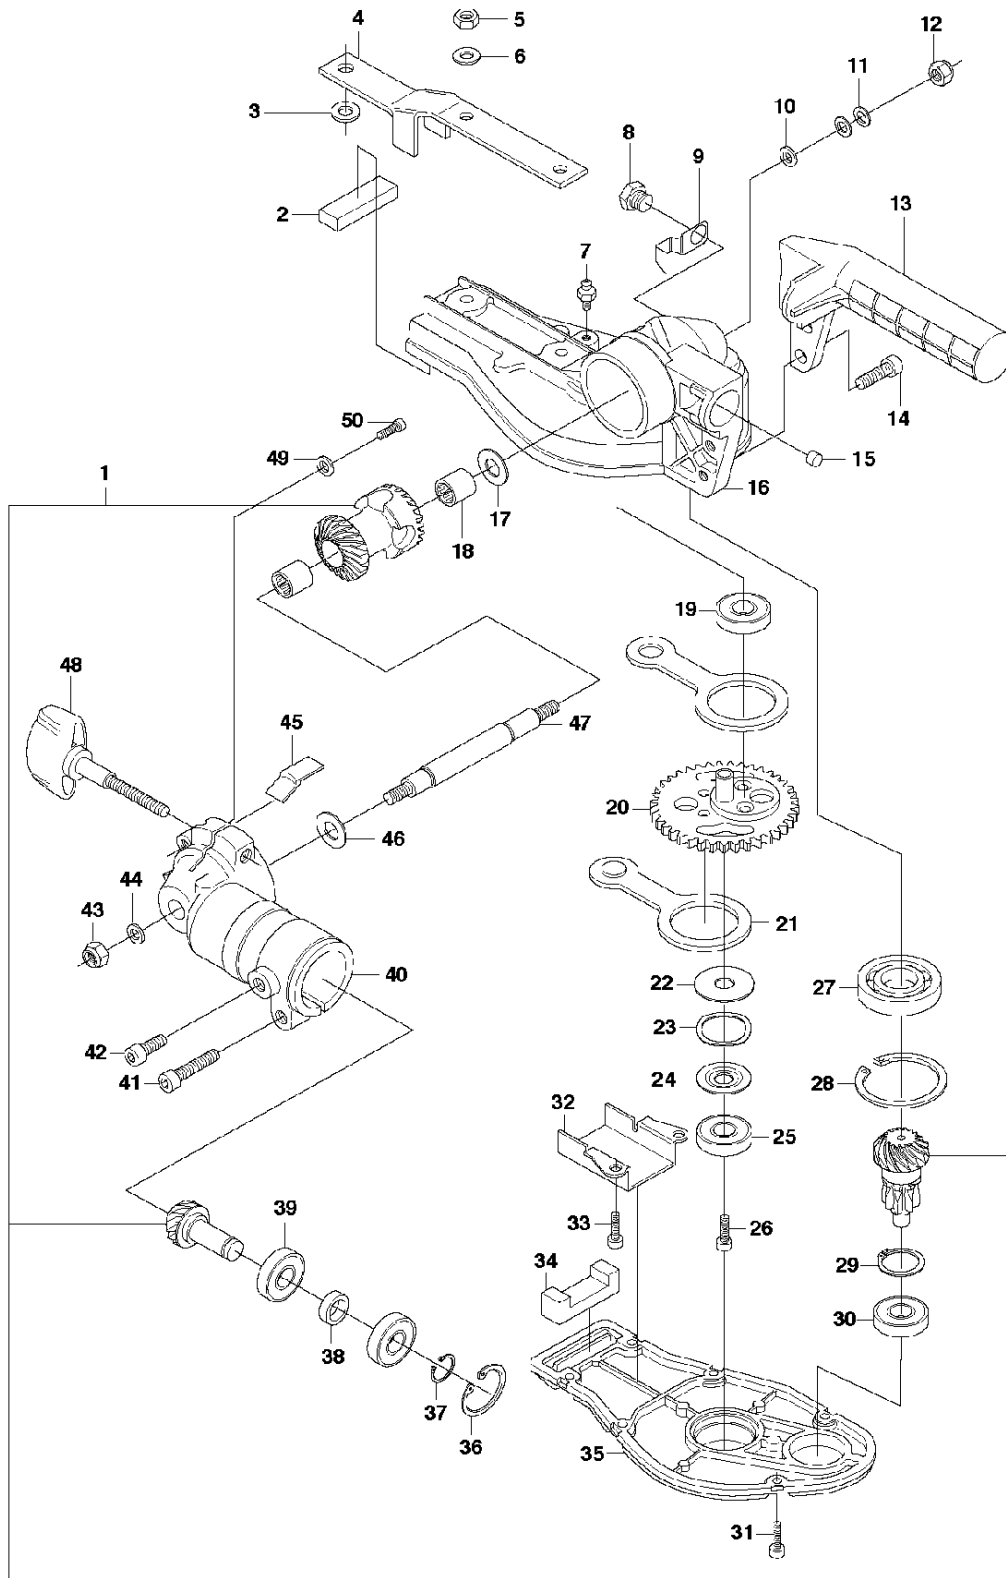

LRT-EX110 / LRT-EX850
GEAR

GEARS

HEDGETRIMMER ATTACHMENT LRT-EX850 (590683901)

Ref	Part No	Description	Remark	QTY KIT
1	544 06 40-01	GEAR WHEEL		1
2	575 74 63-01	GASKET		1
3	734 11 65-41	WASHER		1
4	537 23 21-01	BASEPLATE		1
5	503 22 10-12	HEXAGON NUT		2
6	734 11 46-01	WASHER		2
7	738 88 10-01	LUBRICATION NIPPLE		1
8	537 41 66-01	PLUG		1
9	544 00 04-01	STOP		1
10	734 11 52-01	WASHER		1
11	737 38 52-00	DISC SPRING		2
12	732 25 16-01	HEXAGON LOCKING NUT		1
13	537 23 30-01	HANDLE	LRT-EX850	1
14	725 53 68-55	SCREW IHSCM	LRT-EX850	2
15	544 09 31-01	PLUG		1
16	537 23 17-01	GEAR HOUSING		1
17	537 29 42-01	WASHER		1
18	537 23 36-01	NEEDLE BEARING		2
19	738 21 98-04	BALL BEARING		1
20	537 23 28-01	GEAR WHEEL		1
21	537 23 20-01	CONNECTING ROD		2
22	537 40 48-01	WASHER		1
23	503 23 03-02	WASHER		1
24	537 34 18-01	WASHER		1
25	738 21 98-04	BALL BEARING		1
26	725 53 23-05	SCREW IHSCM		1
27	537 40 64-02	BALL BEARING		1
28	735 31 33-10	CIRCLIP		1
29	735 31 19-00	CIRCLIP		1
30	738 21 98-04	BALL BEARING		1
31	725 52 91-01	SCREW IHSCM		6
32	537 34 15-01	GUIDE PLATE		1
33	725 52 87-55	SCREW IHSCM		2
34	575 74 63-01	GASKET		1
35	537 23 18-01	HUB CAP		1
36	735 31 25-10	CIRCLIP		1
37	735 31 11-00	CIRCLIP		1
38	537 23 37-01	SPACER		1
39	738 21 99-04	BALL BEARING		2
40	537 23 16-01	GEAR HOUSING		1
41	503 20 07-25	SCREW IHSCFM		1
42	503 20 14-12	SCREW IHSCFMO		1
43	732 25 16-01	HEXAGON LOCKING NUT		1
44	734 11 52-01	WASHER		1
45	537 39 49-01	SEALING		1
46	537 29 42-01	WASHER		1
47	537 23 26-01	SHAFT		1
48	537 44 23-01	KNOB		1
49	734 11 46-01	WASHER		1
50	725 53 29-55	SCREW IHSCM		1