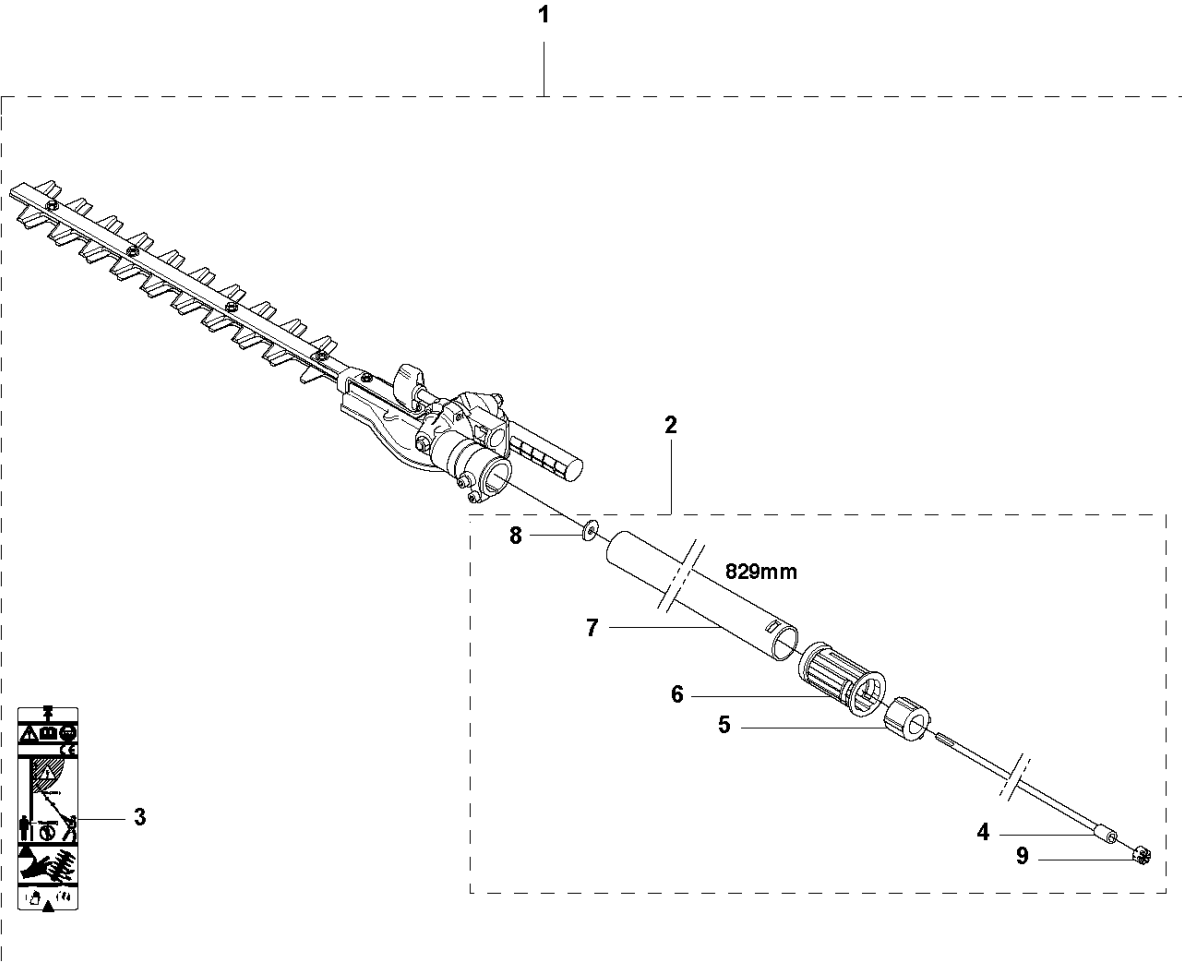

SPARE PARTS LIST

ACCESSORIES AND TOOLS

HEDGETRIMMER ATTACHMENT
LRT-EX850 (590683901)

LRT-EX850
HEDGETRIMMER ATTACHMENT

ATTACHMENTS

HEDGETRIMMER ATTACHMENT LRT-EX850 (590683901)

Ref	Part No	Description	Remark	QTY	KIT
1	537 19 66-06	ATTACHMENT		1	
2	587 98 81-01	TUBE ASSY		1	
3	585 94 40-01	DECAL		1	1, 2
4	587 41 17-01	DRIVE SHAFT		1	1, 2
5	503 78 52-02	SUPPORTING BEARING		1	1
6	587 41 46-01	PLUG		1	1, 5
7	537 08 27-01	TUBE		1	1, 5
8	735 58 08-10	LOCKWASHER		1	1, 4
9	583 93 83-01	CLIP		1	1, 5