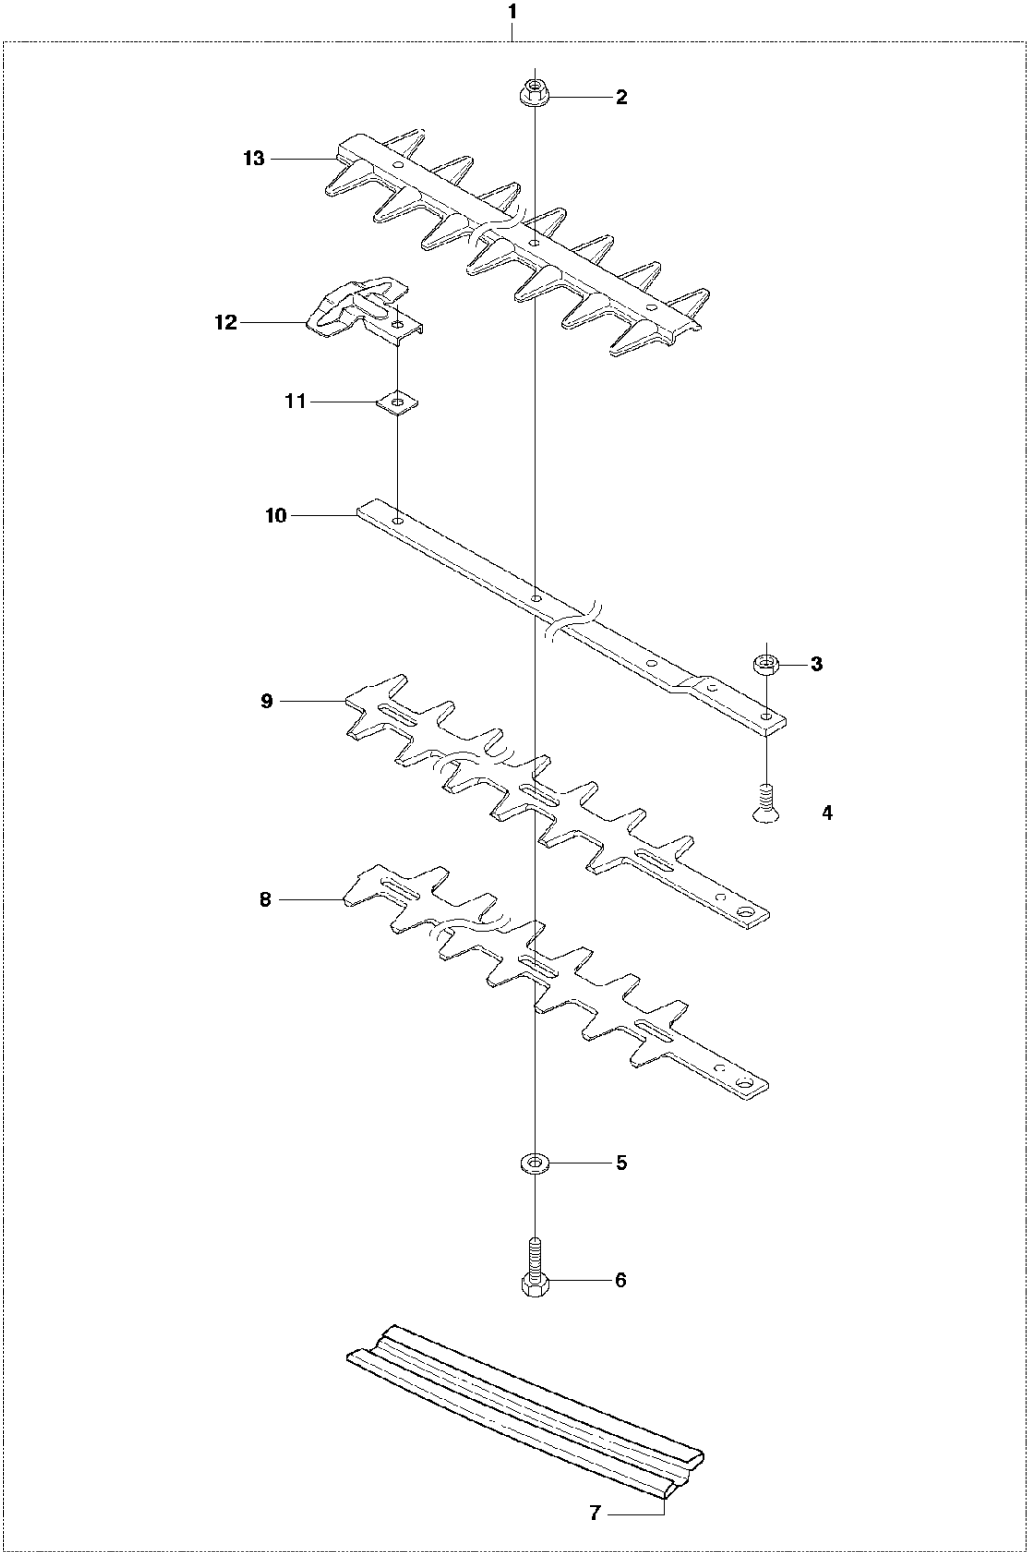

LRT-EX850
CUTTING SYSTEM

CUTTING EQUIPMENT

HEDGETRIMMER ATTACHMENT LRT-EX850 (590683901)

Ref	Part No	Description	Remark	QTY KIT	
1	505 06 55-02	CUTTING DECK		1	
2	503 22 00-06	HEXAGON NUT		4	1
3	503 22 10-12	HEXAGON NUT		2	1
4	725 63 31-55	SCREW IHCSFM		2	1
5	503 23 00-24	WASHER		4	1
7	581 25 93-04	TRANSPORT GUARD		1	
6	503 20 17-22	SCREW EHHM		4	1
8	505 06 48-01	BLADE		1	1
9	505 06 48-01	BLADE		1	1
10	537 28 39-01	BEAM		1	1
11	544 46 27-01	WASHER STEEL		1	1
12	537 37 20-01	COVER		1	1
13	537 28 44-01	PROTECTIVE PLATE		1	1