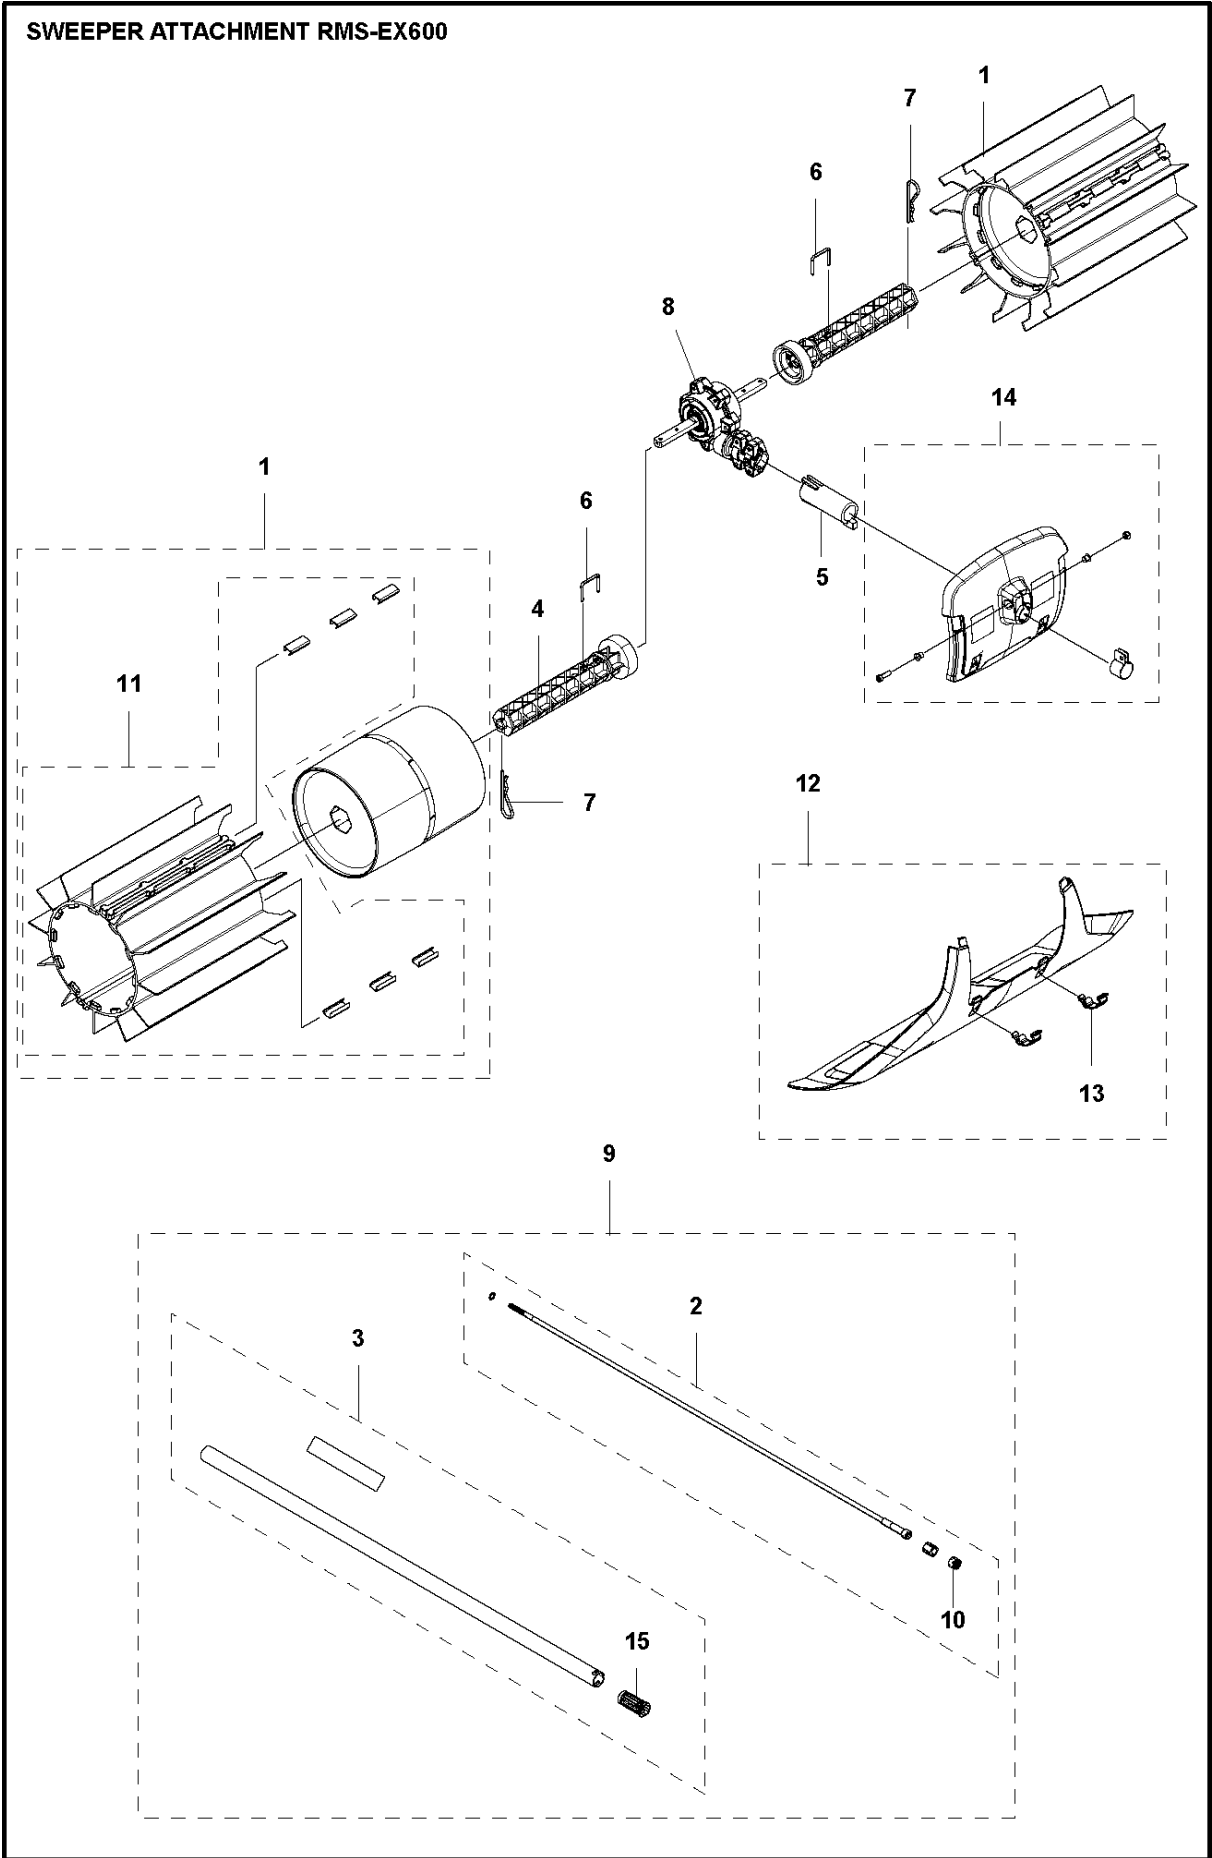

SPARE PARTS LIST

ACCESSORIES AND TOOLS

SWEEPER ATTACHMENT RMS-EX600
(590684101)

PRODUCT COMPLETE

SWEEPER ATTACHMENT RMS-EX600 (590684101)

Ref	Part No	Description	Remark	QTY	KIT
1	577 99 79-01	SWEEPER		2	
2	587 67 66-02	DRIVE SHAFT ASSY		1	9
3	587 67 59-02	TUBE		1	9
4	577 87 47-01	ADAPTER		2	
5	588 01 65-01	DISTANCE		1	
6	577 87 55-01	RIVET		2	
7	578 43 03-01	LOCKING SPRING		2	
8	577 63 49-01	GEAR ASSY		1	
9	579 26 88-02	TUBE		1	
10	583 93 83-01	CLIP		1	2,9
11	501 07 05-01	BAND		1	
12	579 70 69-01	COVER		1	
13	503 89 47-02	SNAP LOCKING		2	12
14	579 70 90-01	COVER		1	
15	579 31 95-01	PLUG		1	3,9