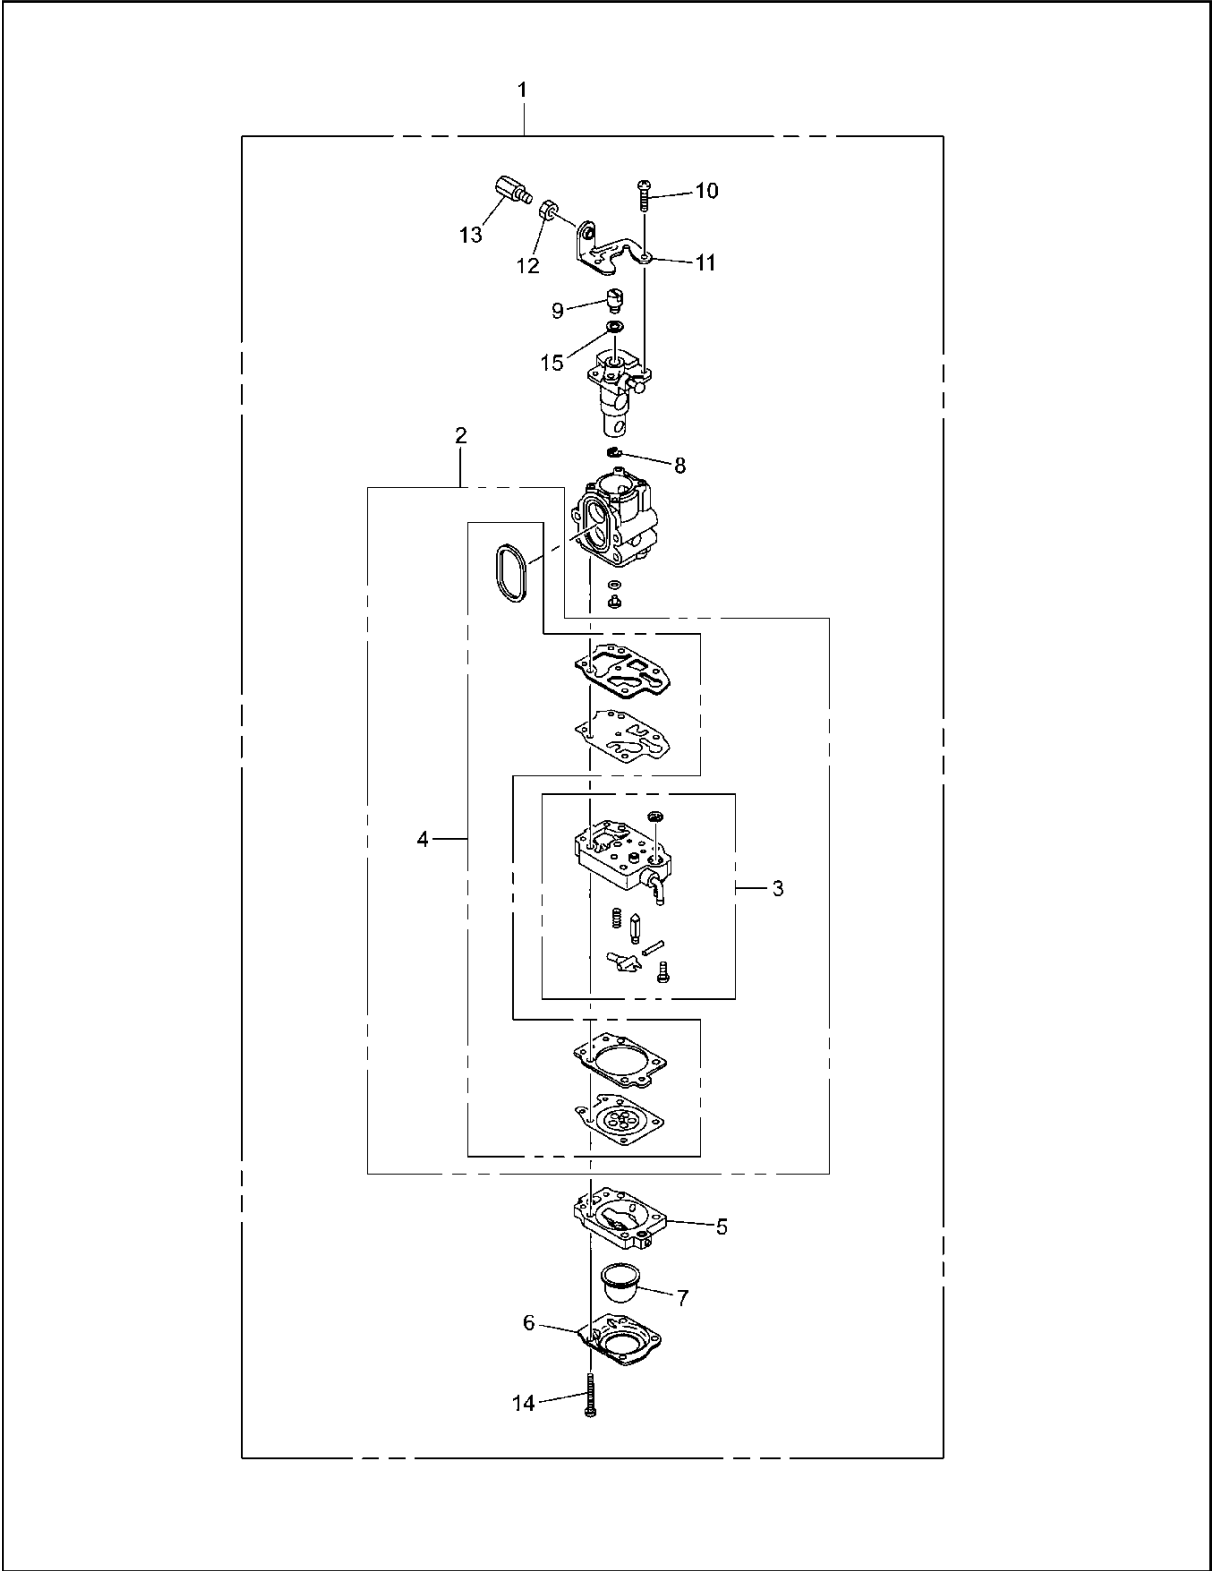

BCZ230TS

Fig.4 CARBURETOR

CARBURETOR DETAILS

BCZ230TS, 967194202, 2018-02

Ref	Part No	Description	Remark	QTY KIT
1	587 07 83-01	CARBURETTOR		
2	587 29 70-01	KIT		1
3	502 23 84-01	CARBURETTOR BODY		1
4	587 29 68-01	GASKET KIT		1
5	506 74 09-01	BODY		1
6	506 74 10-01	COVER		1
7	505 30 67-01	PUMP		1
8	506 73 86-01	RETAINER RING		1
9	506 74 12-01	SWIVEL		1
10	505 30 79-01	SCREW		2
11	506 74 60-01	BRACKET		1
12	506 61 26-01	NUT		1
13	506 74 13-01	SCREW		1
14	506 74 11-01	SCREW		4
15	506 74 61-01	WASHER		1