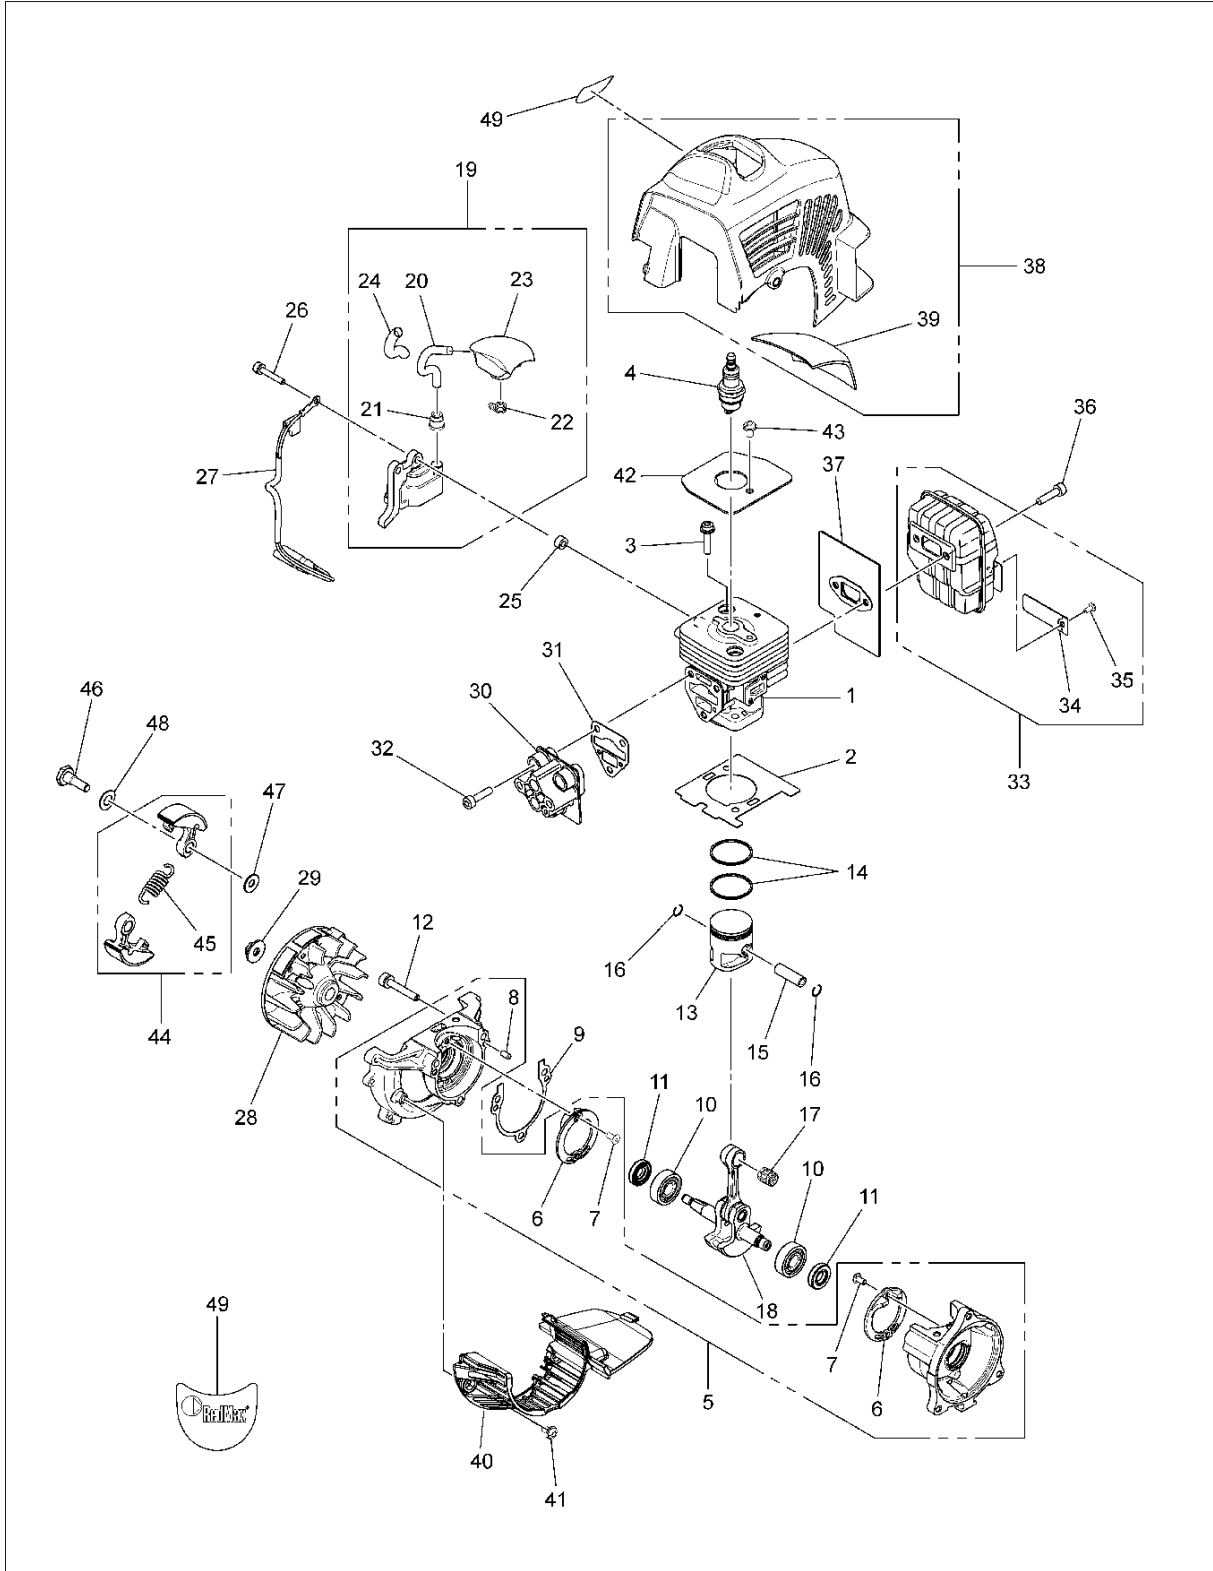

BCZ230TS

Fig.2 ENGINE UNIT 01

ENGINE

BCZ230TS, 967194202, 2018-02

Ref	Part No	Description	Remark	QTY KIT
1	578 14 38-01	CYLINDER		1
2	576 40 71-01	GASKET		1
3	506 74 52-01	BOLT		2
4	584 70 31-01	SPARK PLUG		1
5	578 01 00-04	CRANKCASE		1
6	576 40 74-01	COVER		2
7	576 39 86-01	BOLT		4
8	577 16 74-01	PIN		2
9	576 40 75-01	GASKET		1
10	521 75 68-01	BALL BEARING		2
11	521 52 14-01	OIL SEAL		2
12	512 84 59-01	BOLT		3
13	579 52 92-01	PISTON		1
14	576 40 82-01	RING		2
15	510 91 63-01	PIN.PISTON		1
16	505 04 52-01	RING		2
17	576 40 27-01	BEARING		1
18	586 65 68-01	CRANKSHAFT		1
19	588 14 21-01	IGNITION COIL		1
20	584 82 66-01	IGNITION CABLE		1
21	511 39 83-01	HUB CAP		1
22	577 88 47-01	SPRING		1
23	581 94 27-01	SPARK PLUG CAP		1
24	521 74 95-01	TUBE		1
25	588 17 14-01	SPACER		2
26	521 51 58-01	BOLT		2
27	578 93 45-01	SHORT CIRCUIT CABLE		1
28	577 44 58-01	FLYWHEEL		1
29	513 66 75-01	NUT		1
30	585 80 90-01	INSULATOR		1
31	576 39 89-01	GASKET		1
32	504 11 43-01	SCREW		3
33	580 69 49-02	MUFFLER ASSY		1
34	580 51 44-01	SPARK ARRESTER		1
35	729 57 74-05	SCREW CRPANT		1
36	504 11 43-01	SCREW		2
37	578 07 86-02	GASKET		1
38	586 05 56-01	CYLINDER COVER		1
39	586 05 40-01	SHEET		1
40	589 57 73-01	GUARD		1
41	544 25 68-01	SCREW		2
42	581 82 24-02	PLATE		1
43	544 25 68-01	SCREW		1
44	585 83 47-01	CLUTCH ASSY		1
45	576 40 07-01	CLUTCH SPRING		1
46	513 18 96-01	SCREW		2
47	505 05 44-01	WASHER		2
48	513 18 95-01	WASHER		2
49	587 38 27-01	DECAL		1