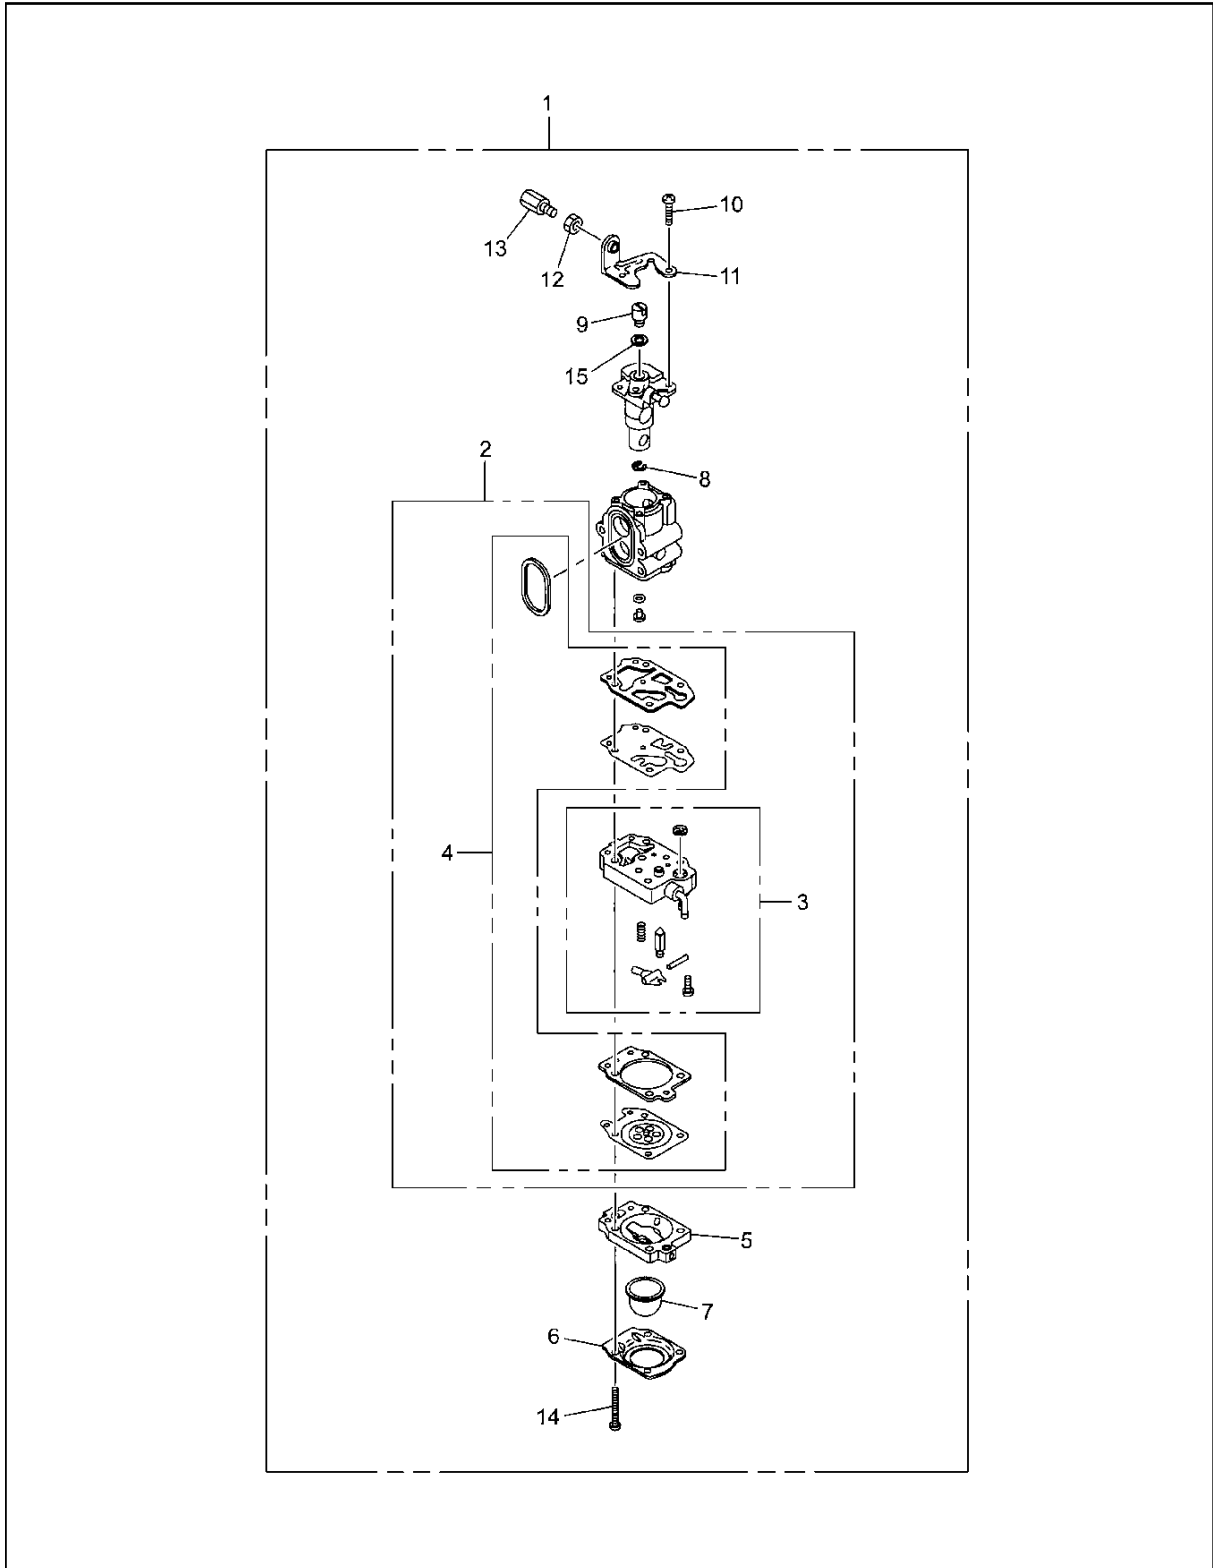

BCZ260TS

Fig.4 CARBURETOR

CARBURETOR DETAILS

BCZ260TS, 967194302, 2018-02

Ref	Part No	Description	Remark	QTY KIT
1	587 07 84-01	CARBURETTOR		
2	587 29 70-01	KIT		1
3	502 23 84-01	CARBURETTOR BODY		1
4	587 29 68-01	GASKET KIT		1
5	506 74 09-01	BODY		1
6	506 74 10-01	COVER		1
7	505 30 67-01	PUMP		1
8	506 73 86-01	RETAINER RING		1
9	506 74 12-01	SWIVEL		1
10	505 30 79-01	SCREW		2
11	506 74 60-01	BRACKET		1
12	506 61 26-01	NUT		1
13	506 74 13-01	SCREW		1
14	506 74 11-01	SCREW		4
15	506 74 61-01	WASHER		1