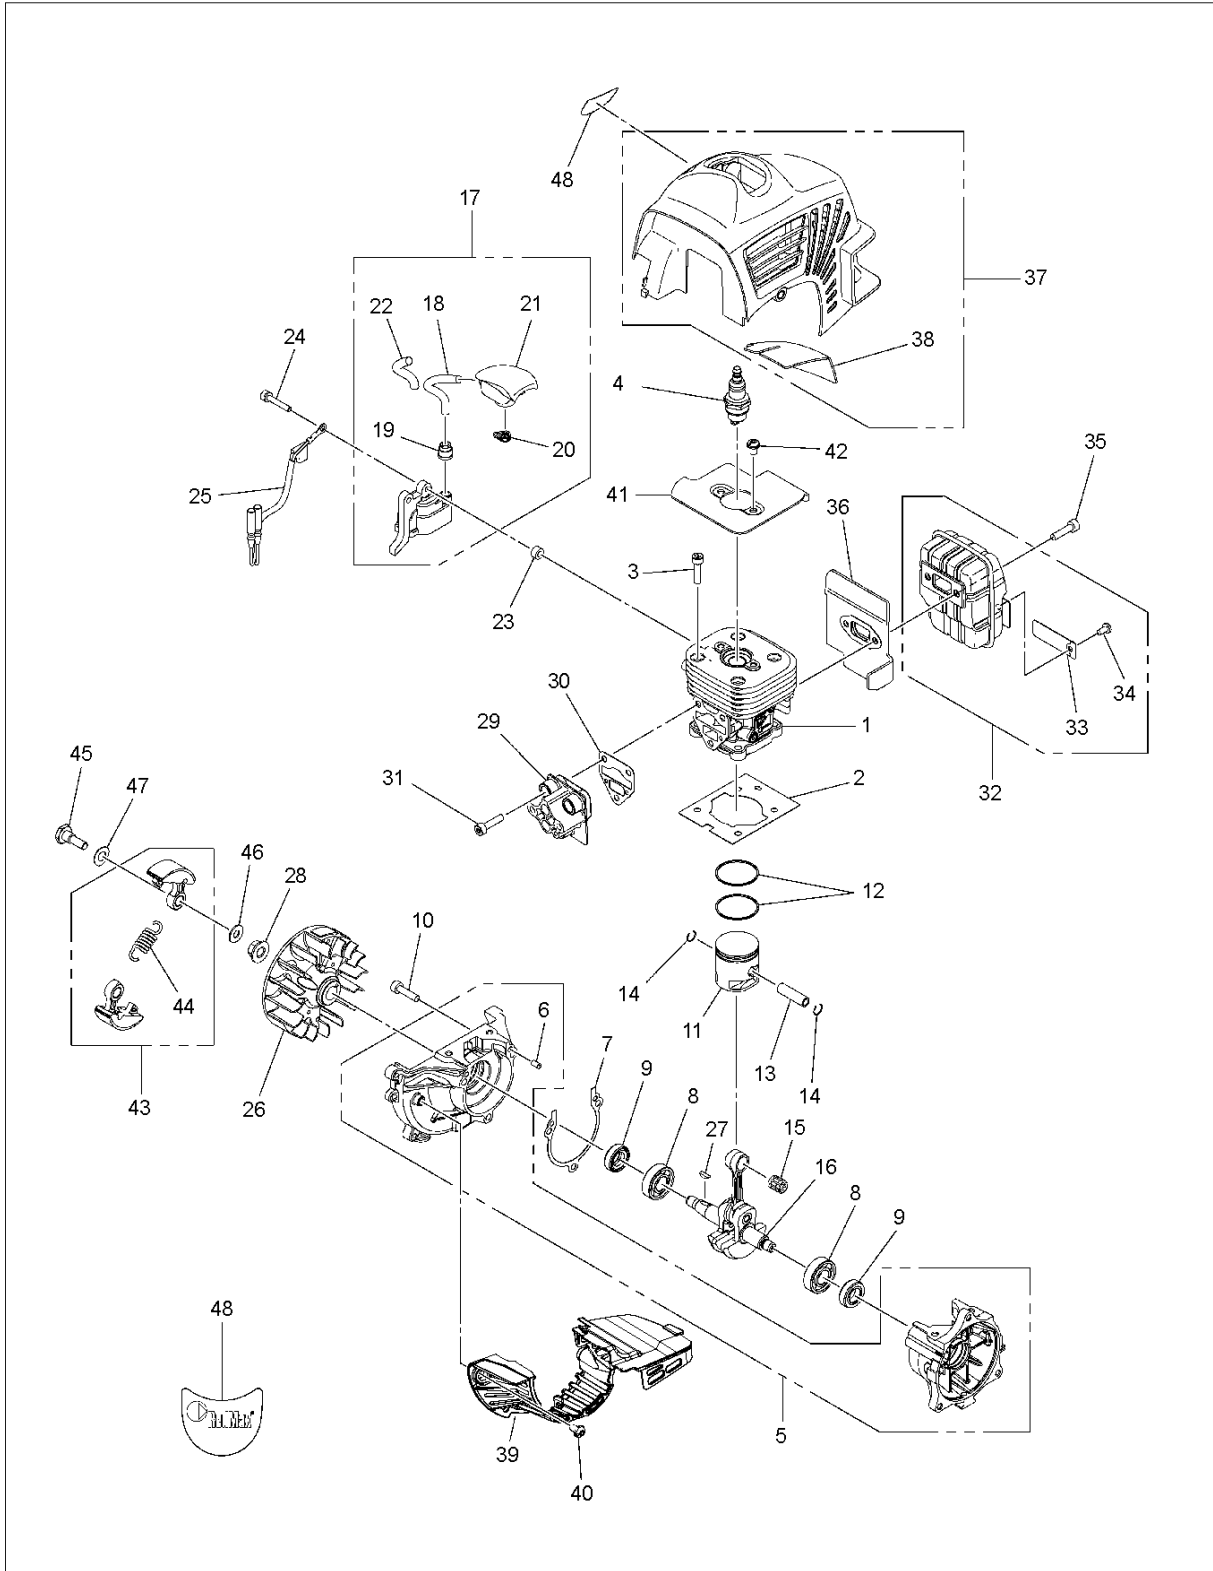

BCZ260TS

Fig.2 ENGINE UNIT 01

ENGINE

BCZ260TS, 967194302, 2018-02

Ref	Part No	Description	Remark	QTY KIT
1	577 97 90-01	CYLINDER		1
2	576 39 87-02	GASKET		1
3	504 11 43-01	SCREW		4
4	584 70 31-01	SPARK PLUG		1
5	578 06 60-01	CRANKCASE		1
6	577 16 74-01	PIN		2
7	576 39 95-02	GASKET		1
8	506 61 03-01	BEARING		2
9	504 12 15-01	SEALING		2
10	504 11 43-01	SCREW		3
11	577 91 74-01	PISTON		1
12	506 61 81-01	RING		2
13	505 04 07-01	PIN		1
14	505 04 52-01	RING		2
15	576 40 27-01	BEARING		1
16	586 65 66-01	CRANKSHAFT		1
17	588 14 23-01	IGNITION COIL		1
18	584 82 66-01	IGNITION CABLE		1
19	511 39 83-01	HUB CAP		1
20	577 88 47-01	SPRING		1
21	581 94 27-01	SPARK PLUG CAP		1
22	521 74 95-01	TUBE		1
23	588 17 14-01	SPACER		2
24	521 51 58-01	BOLT		2
25	578 93 45-01	SHORT CIRCUIT CABLE		1
26	578 96 78-01	FLYWHEEL		1
27	506 68 94-01	KEY		1
28	504 11 80-01	NUT		1
29	585 80 90-01	INSULATOR		1
30	576 39 89-01	GASKET		1
31	504 11 43-01	SCREW		3
32	585 81 82-01	MUFFLER		1
33	580 51 44-01	SPARK ARRESTER		1
34	729 57 74-05	SCREW CRPANT		1
35	504 11 43-01	SCREW		2
36	581 20 90-01	GASKET		1
37	586 05 57-01	CYLINDER COVER		1
38	586 05 41-01	SHEET		1
39	589 57 74-01	GUARD		1
40	544 25 68-01	SCREW		2
41	581 26 42-01	PLATE		1
42	544 25 68-01	SCREW		2
43	585 83 47-01	CLUTCH ASSY		1
44	576 40 07-01	CLUTCH SPRING		1
45	513 18 96-01	SCREW		2
46	505 05 44-01	WASHER		2
47	513 18 95-01	WASHER		2
48	587 38 27-01	DECAL		1