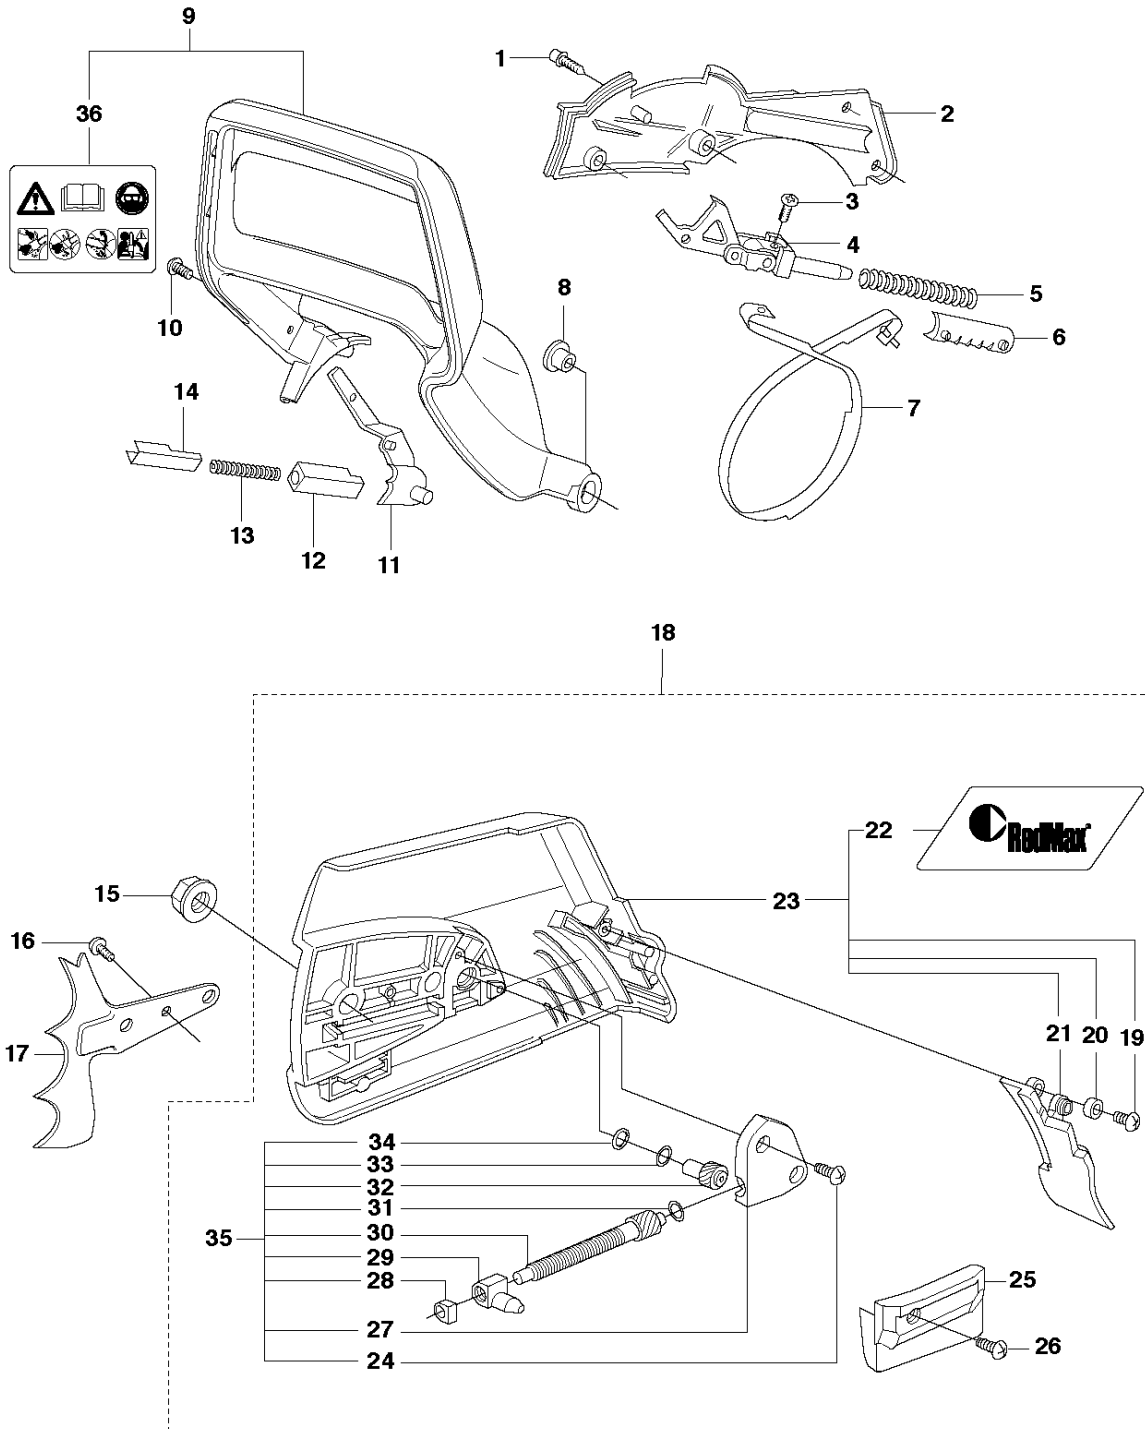

SPARE PARTS LIST

CHAIN SAWS

G9000 from 2018-06

A1 G9000
CHAIN BRAKE & CLUTCH COVER

CHAIN BRAKE & CLUTCH COVER

G9000 from 2018-06

Ref	Part No	Description	Remark	QTY	KIT
1	503 20 02-12	SCREW IHSCFM		4	
2	503 75 11-03	HUB CAP		1	
3	503 21 28-10	SCREW CCRPANT		1	
4	501 87 53-04	KNEE JOINT		1	
5	503 70 99-02	BRAKE SPRING		1	
6	503 79 27-02	SUPPORT		1	
7	503 75 22-02	BRAKE BAND ASSY		1	
8	503 77 52-01	BUSHING		1	
9	537 19 57-01	HAND GUARD		1	
10	503 20 26-02	SCREW IHSCM		1	
11	537 00 87-02	BRAKE LEVER		1	
12	503 83 81-02	LOCK		1	
13	503 43 65-01	POSITION SPRING		1	
14	537 01 67-01	WEAR PROTECTION		1	
15	503 22 00-01	HEXAGON NUT		2	
16	503 21 28-10	SCREW CCRPANT		1	
17	503 71 97-01	SPIKE		1	
18	537 07 20-04	CLUTCH COVER ASSY		1	
19	503 21 28-10	SCREW CCRPANT		1	18, 23
20	503 89 70-01	SLEEVE		1	18, 23
21	503 76 29-02	CHIP GUARD		1	18, 23
22	537 24 43-02	LABEL		1	18, 23
23	537 07 20-71	CLUTCH COVER ASSY		1	18
24	503 21 28-10	SCREW CCRPANT		2	35
25	537 19 06-01	CHAIN GUIDE		1	18
26	503 21 28-10	SCREW CCRPANT		1	18
27	537 01 68-01	COVER		1	18, 35
28	537 01 74-01	BEARING SLEEVE		1	18, 35
29	503 99 83-01	PAWL		1	18, 35
30	537 07 95-02	WORM SCREW		1	18, 35
31	503 23 00-66	WASHER		1	18, 35
32	537 07 94-02	WORM WHEEL		1	18, 35
33	503 23 00-63	WASHER		1	18, 35
34	740 48 07-02	O-RING		1	18, 35
35	537 04 41-02	CHAIN TENSIONER		1	18
36	503 98 74-01	LABEL		1	9