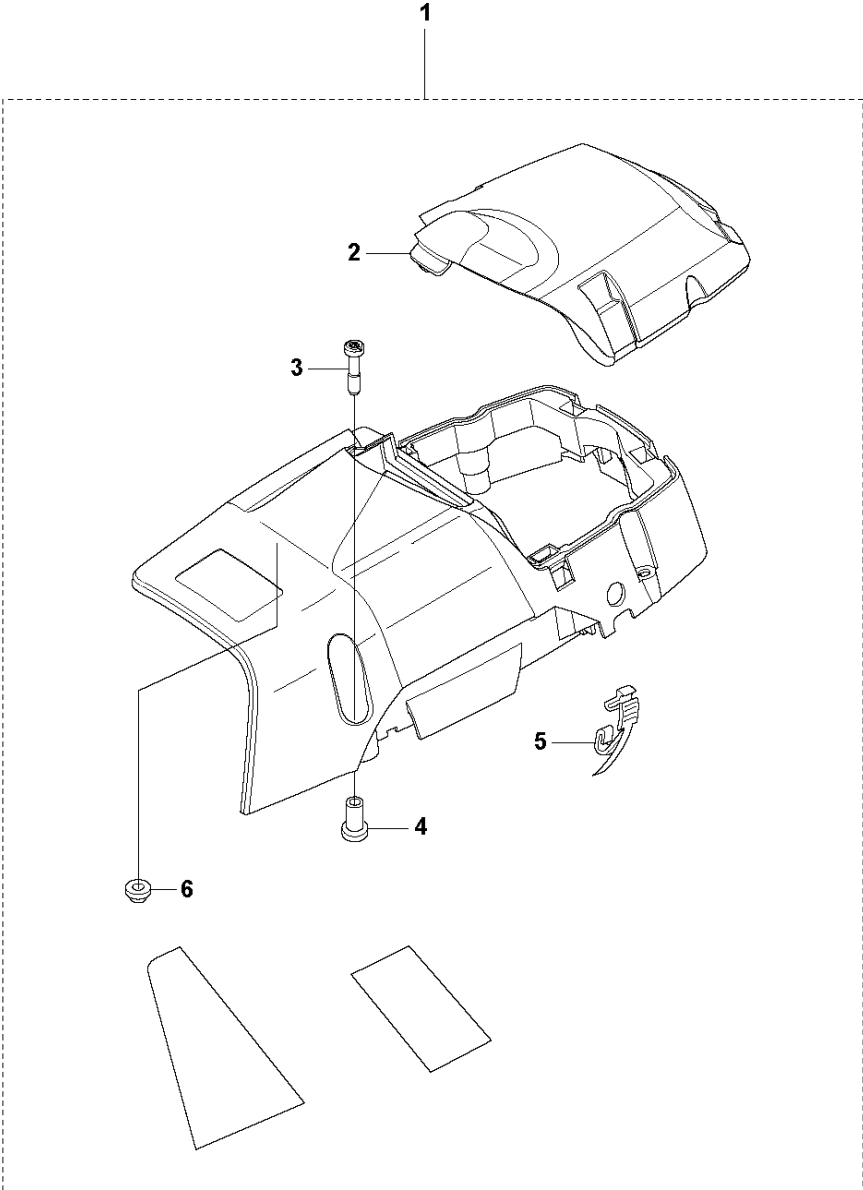

C G9000
CYLINDER COVER

CYLINDER COVER

G9000 from 2018-06

Ref	Part No	Description	Remark	QTY	KIT
1	537 16 80-02	CYLINDER COVER ASSY		1	
2	537 16 82-02	FILTER COVER		1	1
3	588 48 73-01	SCREW CITXPANMO		3	1
4	537 13 72-01	SLEEVE		3	1
5	503 69 91-02	SNAP LOCKING		4	1
6	537 01 65-01	SUPPORT		1	1