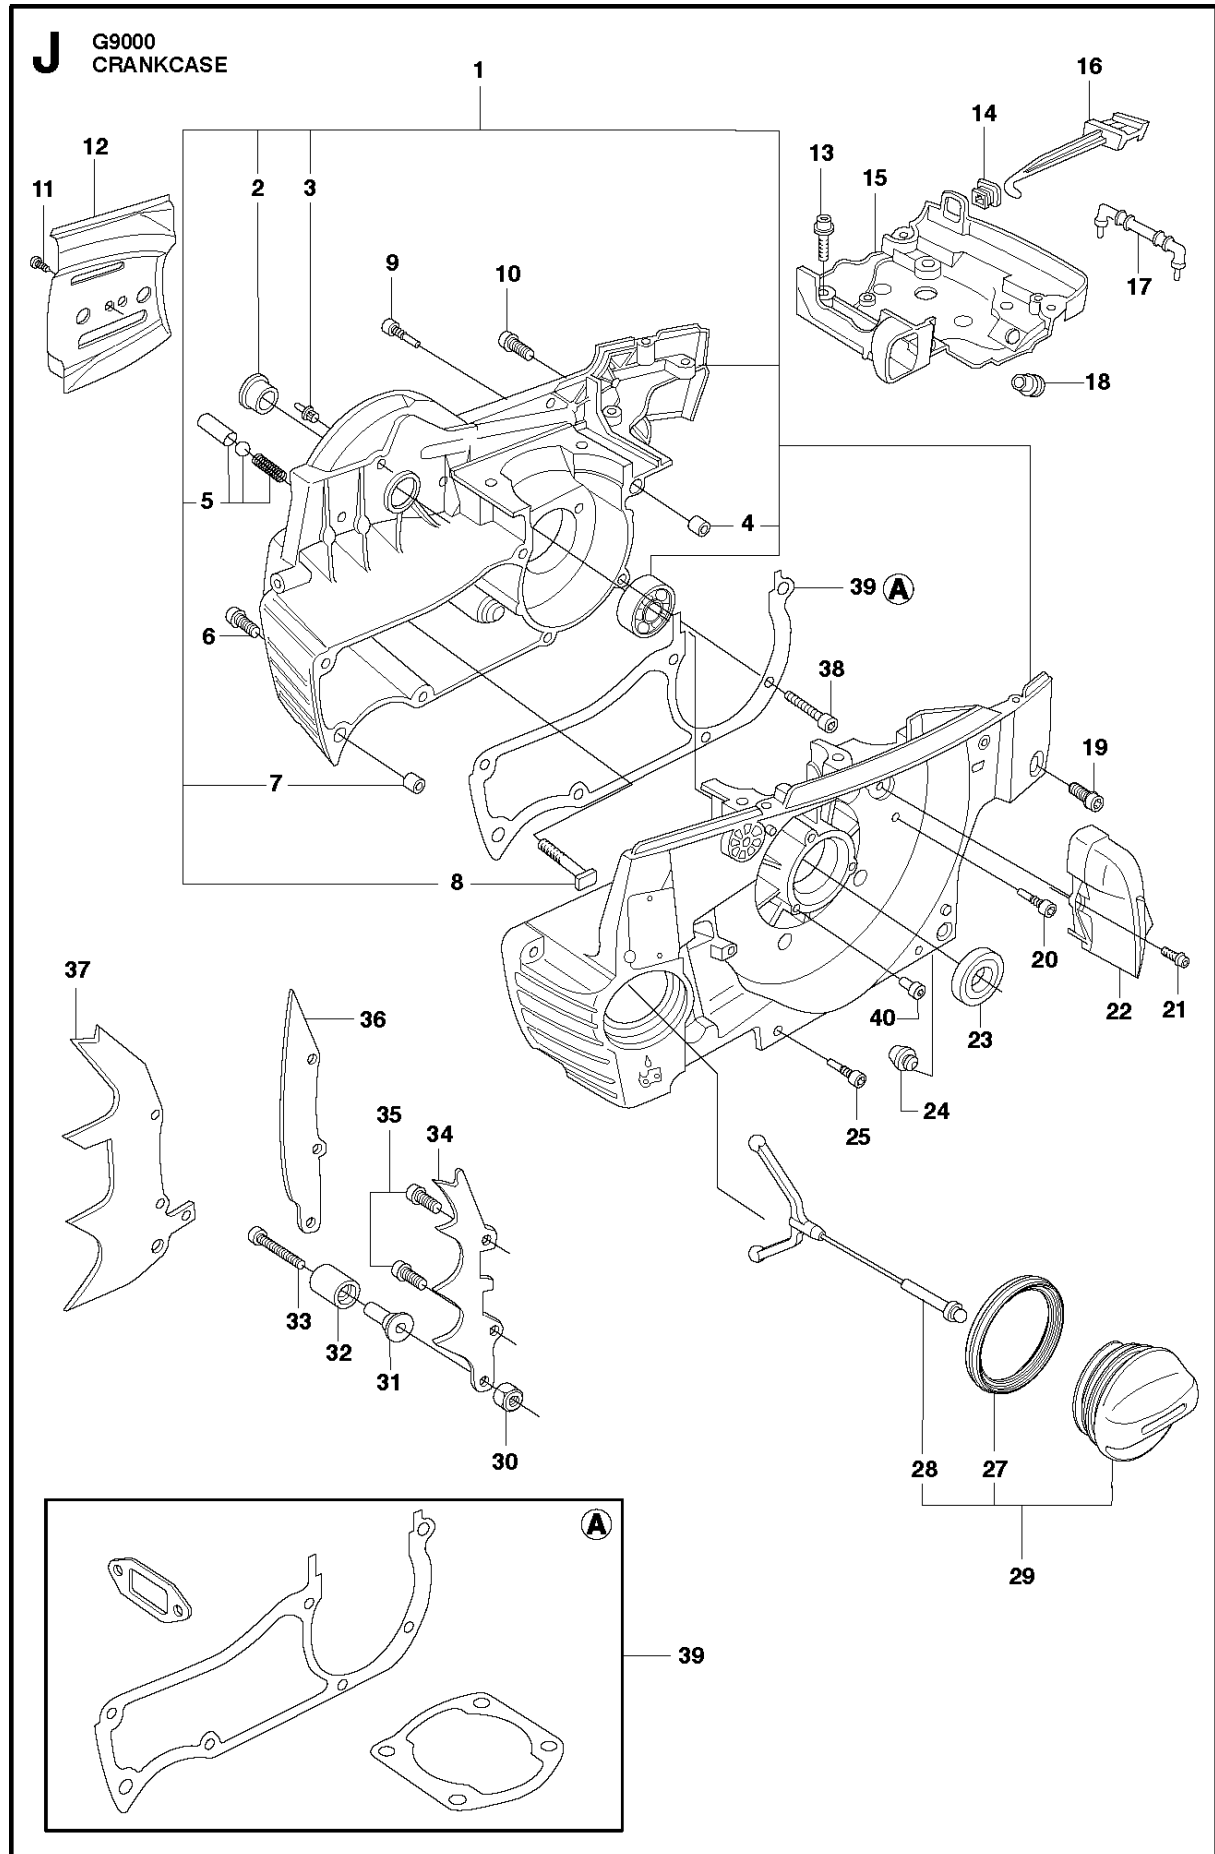

CRANKCASE

G9000 from 2018-06

Ref	Part No	Description	Remark	QTY	KIT
1	503 99 11-06	CRANKCASE ASSY		1	
2	503 96 70-01	BUSHING		1	1
3	503 75 18-01	PIN KNEE-JOINT		1	1
4	501 27 08-01	GUIDE BUSHING		1	1
5	537 04 03-01	VALVE		1	1
6	503 21 88-74	SCREW IH SCT		1	
7	501 27 08-01	GUIDE BUSHING		1	1
8	537 05 13-01	BAR BOLT		2	1
9	503 74 93-01	SCREW		1	
10	503 21 88-74	SCREW IH SCT		1	
11	503 21 28-10	SCREW CCRPANT		1	
12	537 04 66-01	KIT		1	
13	503 20 02-12	SCREW IHSCFM		4	
14	503 73 44-01	GROMMET		1	
15	537 00 14-04	CARBURETTOR		1	
16	537 00 12-01	CHOKE CONTROL		1	
17	579 46 89-01	SUPPORT		1	
18	537 09 54-01	GROMMET		1	
19	503 21 88-74	SCREW IH SCT		1	
20	503 74 93-01	SCREW		1	
21	503 20 02-12	SCREW IHSCFM		1	
22	537 00 79-01	AIR NOZZLE		1	
23	503 26 02-05	SEALING RING		1	
24	503 84 61-01	BUFFER		2	
25	503 74 93-01	SCREW		1	
27	589 24 11-01	GASKET		1	29
28	503 57 89-01	HOLDER		1	29
29	537 21 52-06	TANK CAP ASSY		1	
30	503 22 24-01	LOCK NUT		1	
31	537 08 92-01	CHAIN CATCHER		1	
32	537 02 44-01	WEAR PROTECTION		1	
33	503 20 02-30	SCREW IHSCFM		1	
34	537 01 71-01	SPIKE		1	
35	503 21 26-16	SCREW IHPANM		1	
36	537 04 29-01	BUMPER		1	
37	537 01 72-01	SPIKE	WA	1	
38	503 20 16-35	SCREW IHSCFM		6	
39	537 03 39-01	GASKET KIT	A = Set of gaskets	1	
40	725 52 87-56	SCREW IHSCM		3