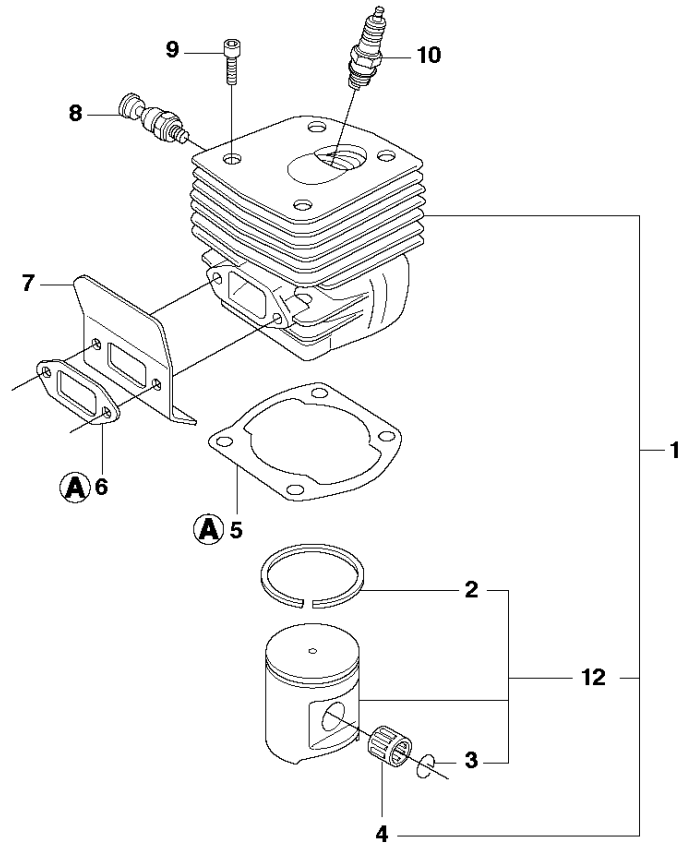

D G9000
CYLINDER PISTON

CYLINDER PISTON

G9000 from 2018-06

Ref	Part No	Description	Remark	QTY	KIT
1	544 00 65-02	CYLINDER ASSY		1	
2	503 28 90-53	PISTON RING		2	12
3	737 44 13-00	CIRCLIP		2	12
4	503 25 61-01	NEEDLE BEARING		1	1
5	537 00 57-01	GASKET		1	11
6	503 77 59-01	GASKET		1	11
7	537 08 62-01	HEAT DEFLECTOR		1	
8	503 71 53-01	DECOMPRESSION VALVE		1	
9	725 53 33-55	SCREW IHSCM		4	
10	503 23 51-11	SPARK PLUG	BPMR7A	1	
11	537 03 39-01	GASKET KIT	A = Set of gaskets	1	
12	537 42 02-02	PISTON ASSY		1	1