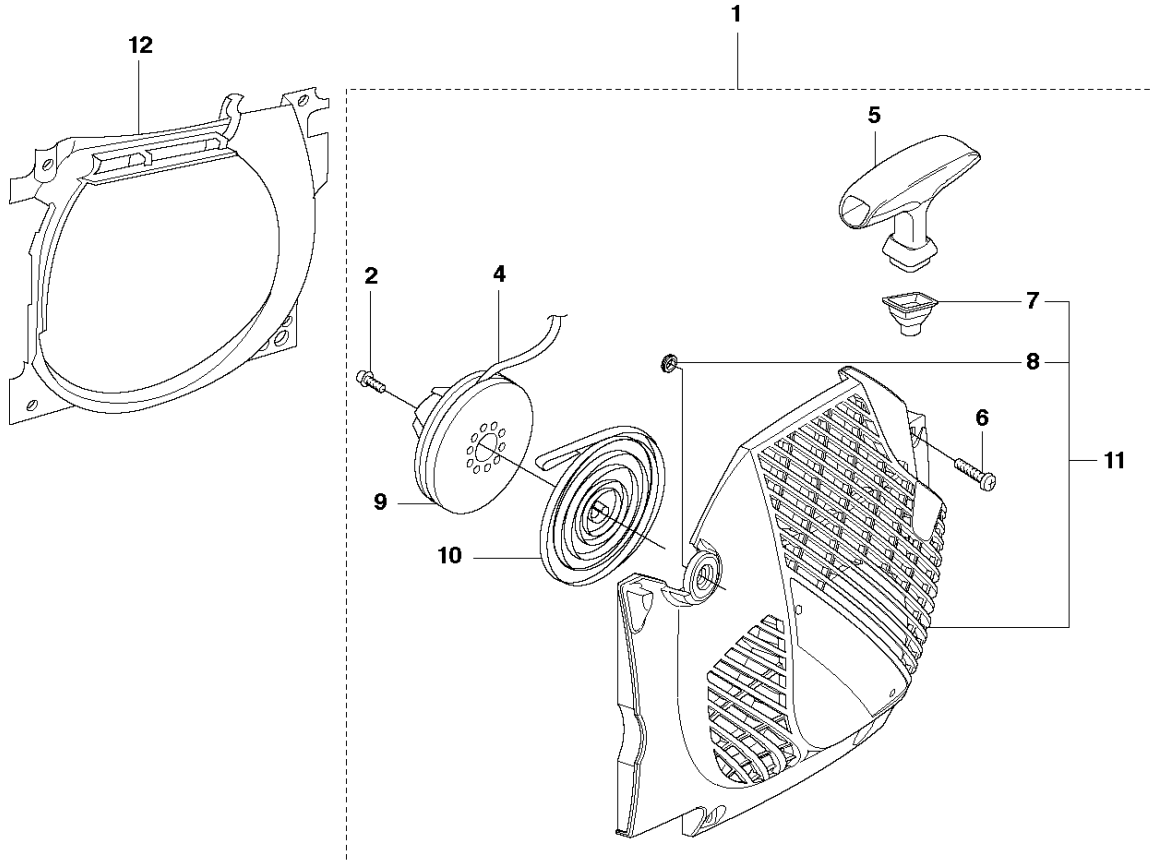

M G9000
STARTER

STARTER

G9000 from 2018-06

Ref	Part No	Description	Remark	QTY KIT	
1	537 16 83-71	STARTER ASSY		1	
2	503 21 52-16	SCREW IHSCFT		1	1
4	503 43 29-02	STARTER CORD		1	1
5	537 19 65-01	STARTER HANDLE		1	1
6	544 08 03-01	SCREW		4	
7	501 63 06-01	SLEEVE		1	1,11
8	537 08 67-01	BUSHING		1	1,11
9	503 85 96-01	STARTER PULLEY		1	1
10	503 78 72-01	RECOIL SPRING		1	1
11	537 16 84-71	STARTER HOUSING		1	1
12	537 00 13-01	AIR CONDUCTOR		1	
13	590 87 08-01	LABEL		1