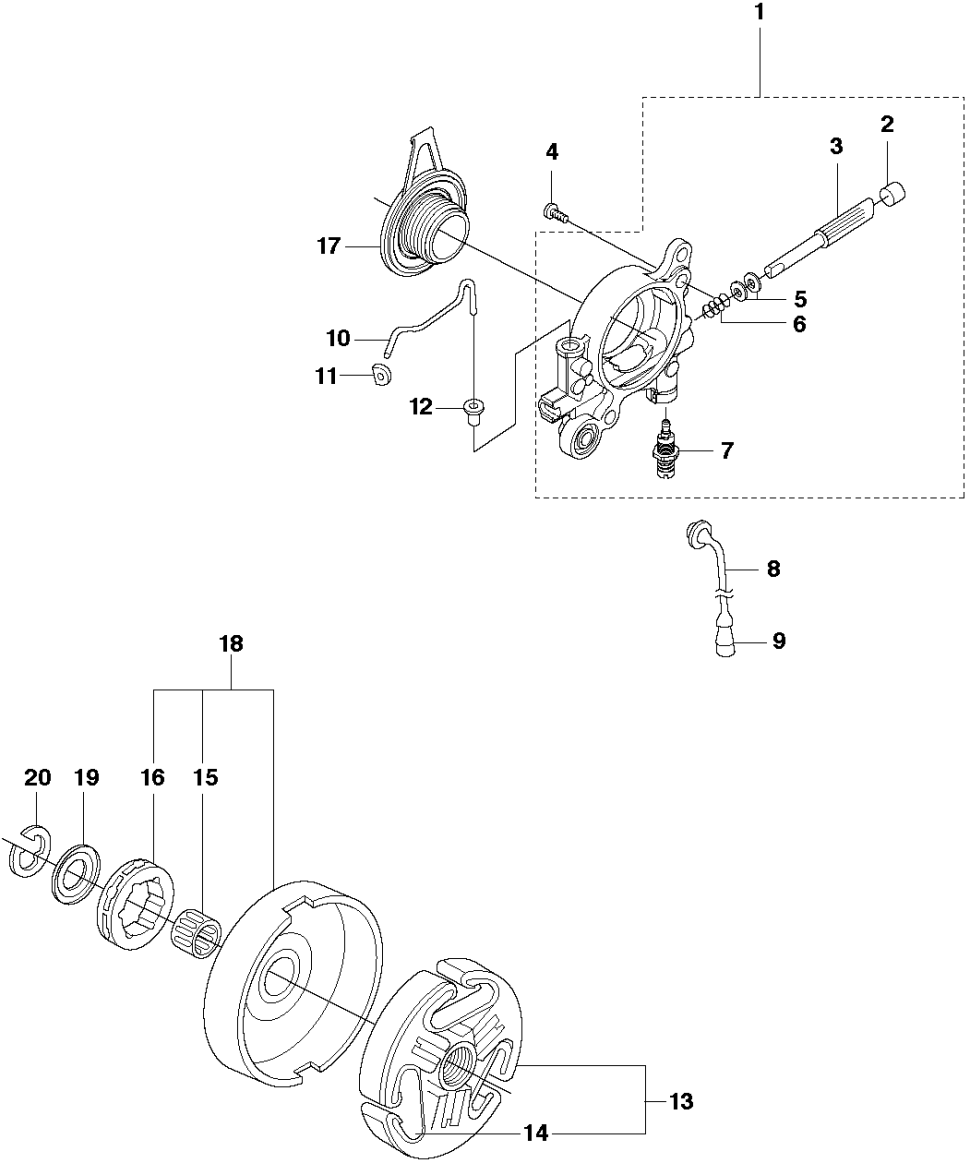

B G9000
CLUTCH & OIL PUMP

CLUTCH & OIL PUMP

G9000 from 2018-06

Ref	Part No	Description	Remark	QTY	KIT
1	503 52 13-05	OIL PUMP ASSY		1	
2	503 62 49-01	SEALING PLUG		1	1
3	537 10 64-01	PUMP PISTON		1	1
4	725 53 29-56	SCREW IHSCM		2	
5	503 23 00-04	WASHER		2	1
6	501 61 58-01	SPRING		1	1
7	537 39 60-02	INSERT		1	1
8	503 42 67-01	OIL HOSE		1	
9	501 54 41-02	OIL SCREEN		1	
10	503 77 43-01	OIL PIPE		1	
11	503 64 47-01	INLET PIPE		1	
12	504 30 00-26	SEALING		1	
13	503 97 50-01	CLUTCH ASSY		1	
14	503 97 51-01	CLUTCH SPRING		3	13
15	503 43 20-01	NEEDLE HOLDER		1	18
16	501 59 80-02	RIM	"3/8"x7T"	1	18
16	505 30 36-61	RIM	"3/8"x8T"	1	18
17	537 20 78-06	PUMP PINION		1	
18	537 13 79-71	CLUTCH DRUM ASSY	"3/8"x7T"	1	
18	537 13 79-72	CLUTCH DRUM ASSY	"3/8"x8T"	1	
19	503 75 24-01	WASHER		1	
20	503 27 21-01	E-CLIP		1