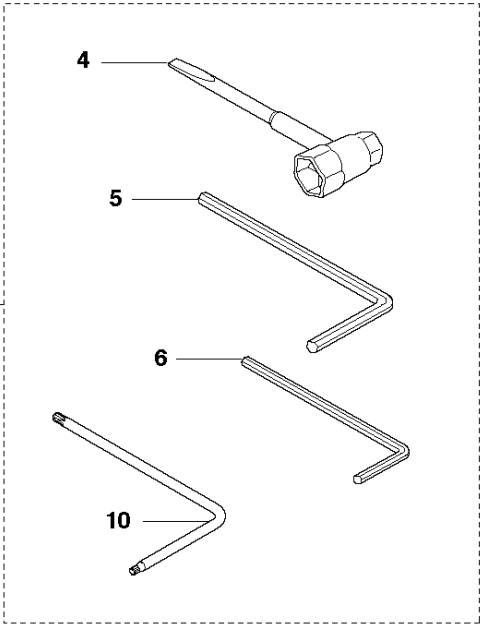

P G9000
ACCESSORIES

ACCESSORIES

G9000 from 2018-06

Ref	Part No	Description	Remark	QTY KIT	
1	501 75 47-01	TOOL KIT		1	
2	503 62 12-01	GREASE		1	
3	501 91 14-01	GREASE GUN		1	
4	503 13 96-01	COMBINATION WRENCH		1	1
5	503 55 86-02	SPANNER	NV5	1	1
6	503 55 86-01	SPANNER	NV4	1	1
7	501 83 44-21	BAR COVER	"13""-16""	1	
7	501 83 44-22	BAR COVER	"18""-22""	1	7
7	501 83 45-09	BAR COVER	"24""-28""	1	1
8	537 24 43-02	LABEL		1	1
9	590 87 18-01	LABEL		1	1
10	575 88 07-01	WRENCH	TORX T27/T20	1	1