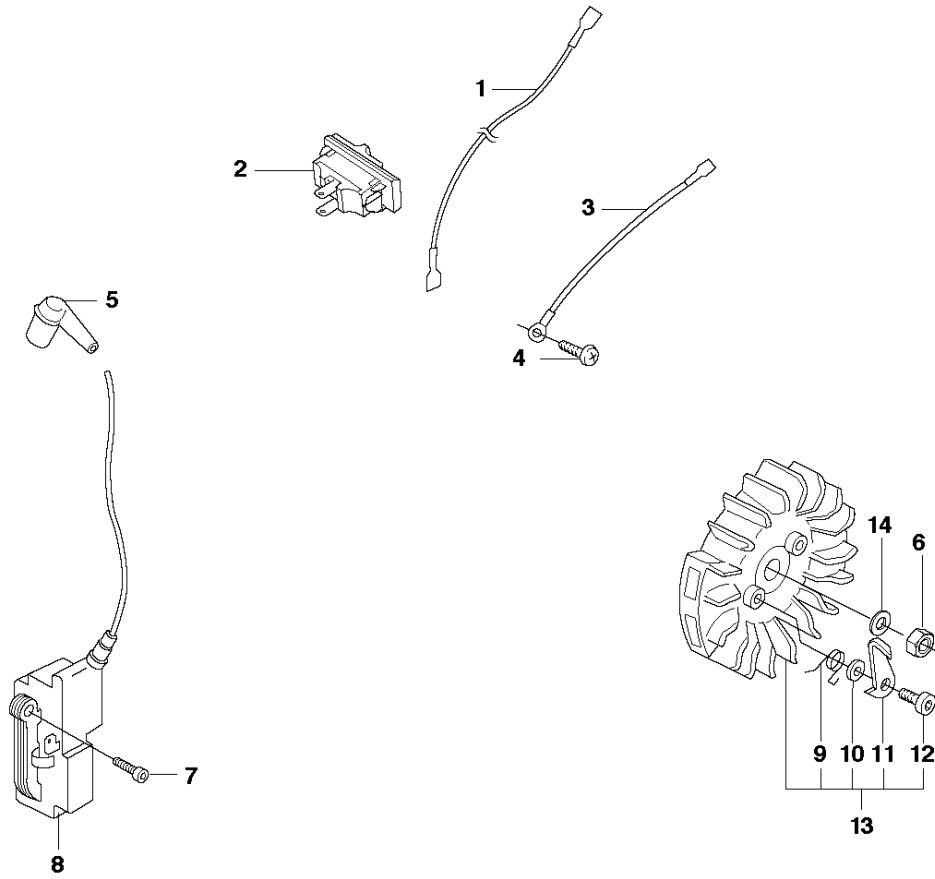

L G9000
IGNITION SYSTEM

IGNITION SYSTEM

G9000 from 2018-06

Ref	Part No	Description	Remark	QTY KIT	
1	503 62 61-02	CABLE		1	
2	503 71 82-01	SWITCH	COT	1	
3	503 89 76-01	CABLE		1	
4	503 21 28-10	SCREW CCRPANT		1	
5	501 48 54-02	SPARK PLUG CAP		1	
6	503 22 10-11	HEXAGON NUT		1	
7	586 28 93-01	SCREW IHSCM		2	
8	510 11 49-01	IGNITION MODULE		1	
9	501 67 35-01	SPRING		2	13
10	503 23 00-42	WASHER		2	13
11	537 01 55-01	STARTER PAWL		2	13
12	501 81 99-01	SCREW		2	13
13	537 05 16-05	FLYWHEEL ASSY		1	
14	503 08 52-01	WASHER		1