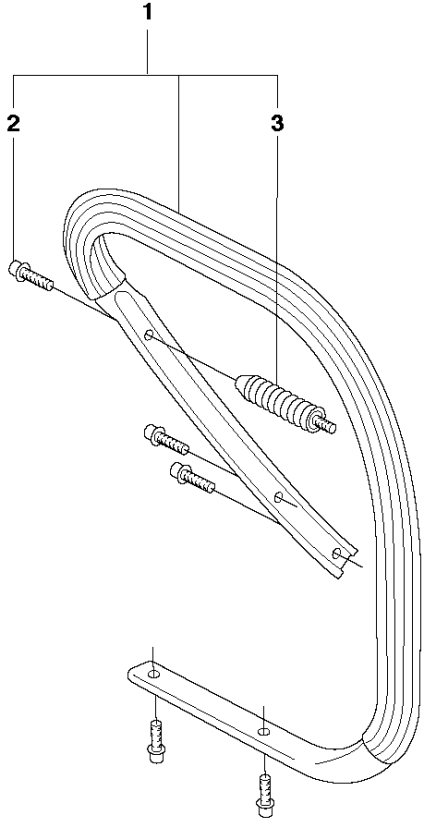

K G9000
HANDLE

HANDLE

G9000 from 2018-06

Ref	Part No	Description	Remark	QTY	KIT
1	537 16 78-71	FRONT HANDLE ASSY		1	
2	503 21 88-74	SCREW IHST		5	1
3	503 52 87-02	INSULATOR		1	1