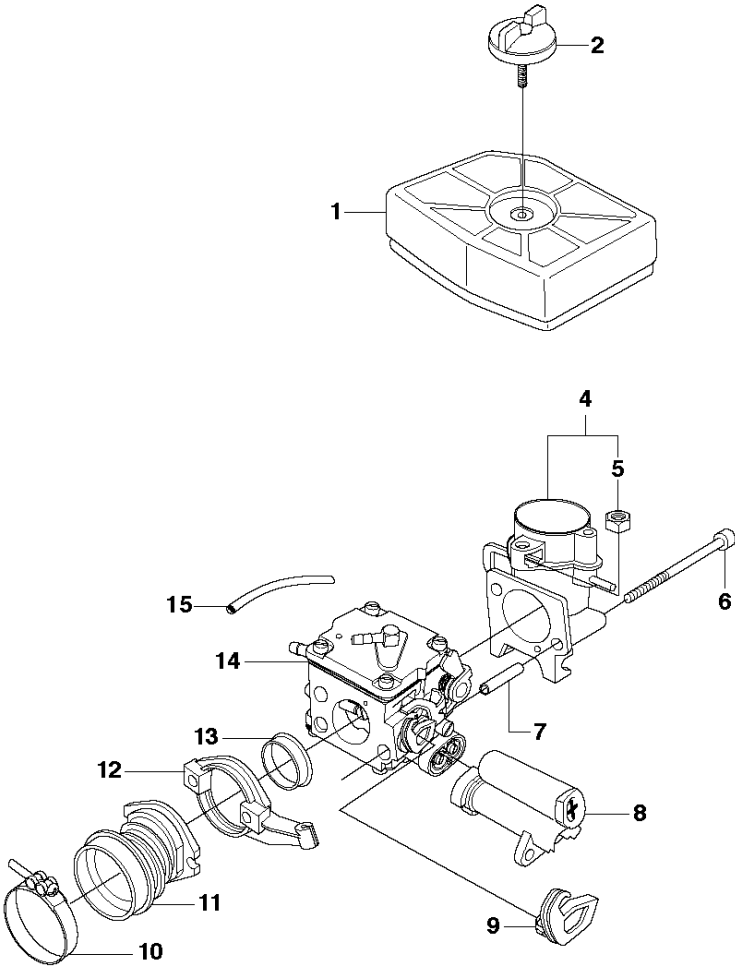

D G9000
CYLINDER PISTON

CYLINDER PISTON

G9000 from 2018-06

Ref	Part No	Description	Remark	QTY	KIT
1	544 00 65-02	CYLINDER ASSY		1	
2	503 28 90-53	PISTON RING		2	12
3	737 44 13-00	CIRCLIP		2	12
4	503 25 61-01	NEEDLE BEARING		1	1
5	537 00 57-01	GASKET		1	11
6	503 77 59-01	GASKET		1	11
7	537 08 62-01	HEAT DEFLECTOR		1	
8	503 71 53-01	DECOMPRESSION VALVE		1	
9	725 53 33-55	SCREW IHSCM		4	
10	503 23 51-11	SPARK PLUG	BPMR7A	1	
11	537 03 39-01	GASKET KIT	A = Set of gaskets	1	
12	537 42 02-02	PISTON ASSY		1	1

E G9000
CRANKSHAFT

CRANKSHAFT

G9000 from 2018-06

Ref	Part No	Description	Remark	QTY KIT	
1	503 99 34-04	CRANKSHAFT		1	
2	503 25 61-01	NEEDLE BEARING		1	1
3	738 22 03-25	BALL BEARING		1	1
4	503 25 13-02	BALL BEARING		1	1
5	584 22 65-01	SEALING RING		1	1, 4

G G9000
CARBURETOR & AIRFILTER

CARBURETOR & AIR FILTER

G9000 from 2018-06

Ref	Part No	Description	Remark	QTY	KIT
1	537 01 47-01	AIR FILTER ASSY	80μ	1	
1	537 01 47-02	AIR FILTER ASSY	44μ	1	
1	537 01 47-03	AIR FILTER ASSY	Felt	1	
2	537 21 32-01	KNOB		1	
4	537 00 91-01	FILTER HOLDER		1	
5	731 23 14-01	HEXAGON NUT		1	4
6	725 53 09-55	SCREW IHSCM		2	
7	503 70 11-01	TUBE		2	
8	544 97 51-01	GUIDE BUSHING		1	
9	503 68 41-01	LEVER		1	
10	588 77 55-01	HOSE CLAMP		1	
11	537 11 14-02	INLET PIPE		1	
12	537 00 37-01	FLANGE		1	
13	503 96 22-01	SUPPORT SLEEVE		1	15
14	501 35 52-01	CARBURETTOR	WJ116 (EPA)	1	
15	503 40 06-04	IMPULSE HOSE		1	