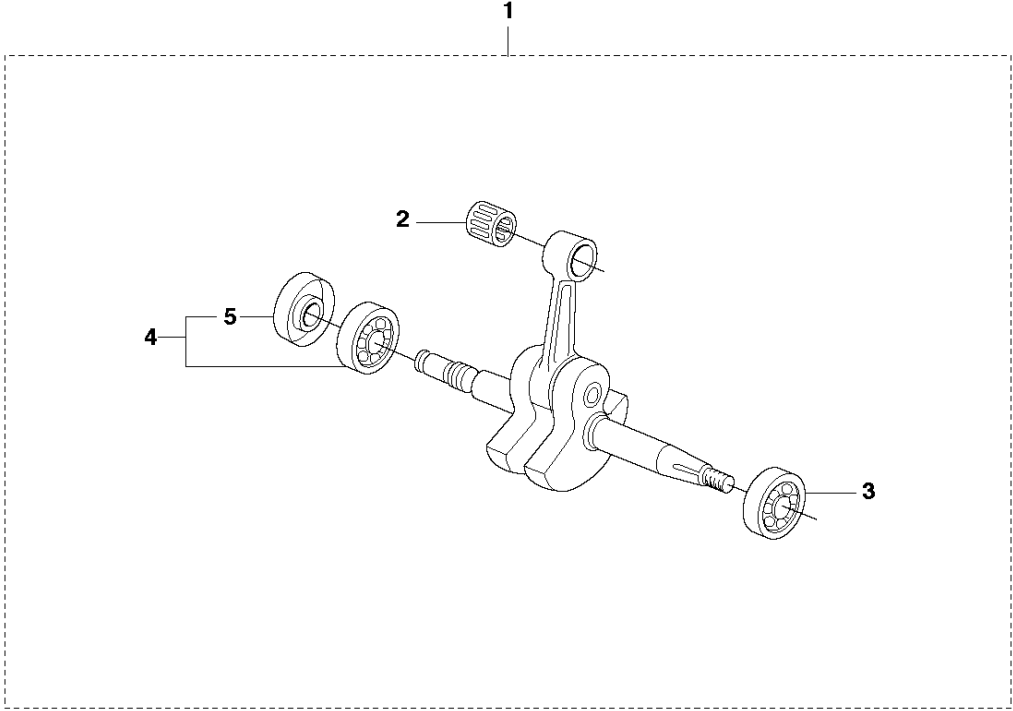

D G9000
CYLINDER PISTON

CYLINDER PISTON

G9000 from 2018-06

Ref	Part No	Description	Remark	QTY	KIT
1	544 00 65-02	CYLINDER ASSY		1	
2	503 28 90-53	PISTON RING		2	12
3	737 44 13-00	CIRCLIP		2	12
4	503 25 61-01	NEEDLE BEARING		1	1
5	537 00 57-01	GASKET		1	11
6	503 77 59-01	GASKET		1	11
7	537 08 62-01	HEAT DEFLECTOR		1	
8	503 71 53-01	DECOMPRESSION VALVE		1	
9	725 53 33-55	SCREW IHSCM		4	
10	503 23 51-11	SPARK PLUG	BPMR7A	1	
11	537 03 39-01	GASKET KIT	A = Set of gaskets	1	
12	537 42 02-02	PISTON ASSY		1	1

E G9000
CRANKSHAFT

CRANKSHAFT

G9000 from 2018-06

Ref	Part No	Description	Remark	QTY KIT	
1	503 99 34-04	CRANKSHAFT		1	
2	503 25 61-01	NEEDLE BEARING		1	1
3	738 22 03-25	BALL BEARING		1	1
4	503 25 13-02	BALL BEARING		1	1
5	584 22 65-01	SEALING RING		1	1, 4