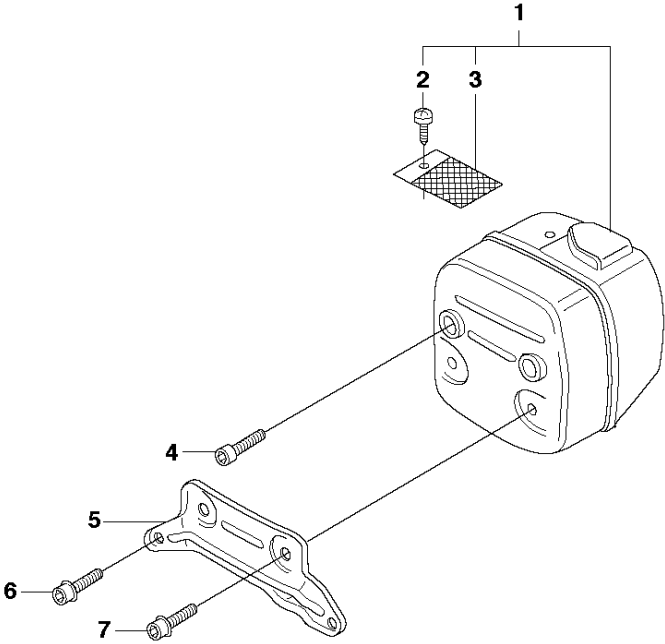

F G9000
MUFFLER

MUFFLER

G9000 from 2018-06

Ref	Part No	Description	Remark	QTY	KIT
1	585 44 83-01	MUFFLER ASSY	DF	1	
2	724 12 87-59	SCREW CRPANM		1	1
3	503 76 64-02	SPARK ARRESTER SCREEN		1	1
4	725 53 70-55	SCREW IHSCM		2	
5	579 02 59-01	SUPPORT		1	
6	503 20 02-16	SCREW IHSCFM		2	
7	503 20 07-12	SCREW IHSCFM		2