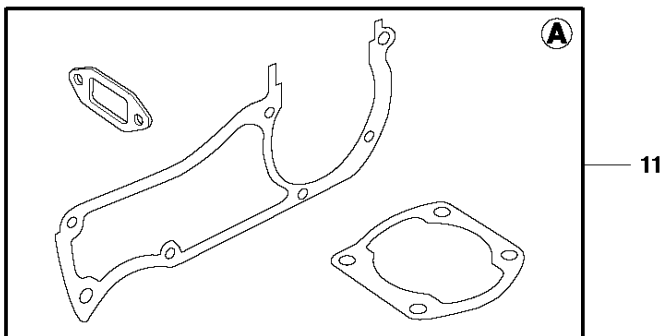

D G9000
CYLINDER PISTON

CYLINDER PISTON

G9000 from 2018-06

Ref	Part No	Description	Remark	QTY	KIT
1	544 00 65-02	CYLINDER ASSY		1	
2	503 28 90-53	PISTON RING		2	12
3	737 44 13-00	CIRCLIP		2	12
4	503 25 61-01	NEEDLE BEARING		1	1
5	537 00 57-01	GASKET		1	11
6	503 77 59-01	GASKET		1	11
7	537 08 62-01	HEAT DEFLECTOR		1	
8	503 71 53-01	DECOMPRESSION VALVE		1	
9	725 53 33-55	SCREW IHSCM		4	
10	503 23 51-11	SPARK PLUG	BPMR7A	1	
11	537 03 39-01	GASKET KIT	A = Set of gaskets	1	
12	537 42 02-02	PISTON ASSY		1	1