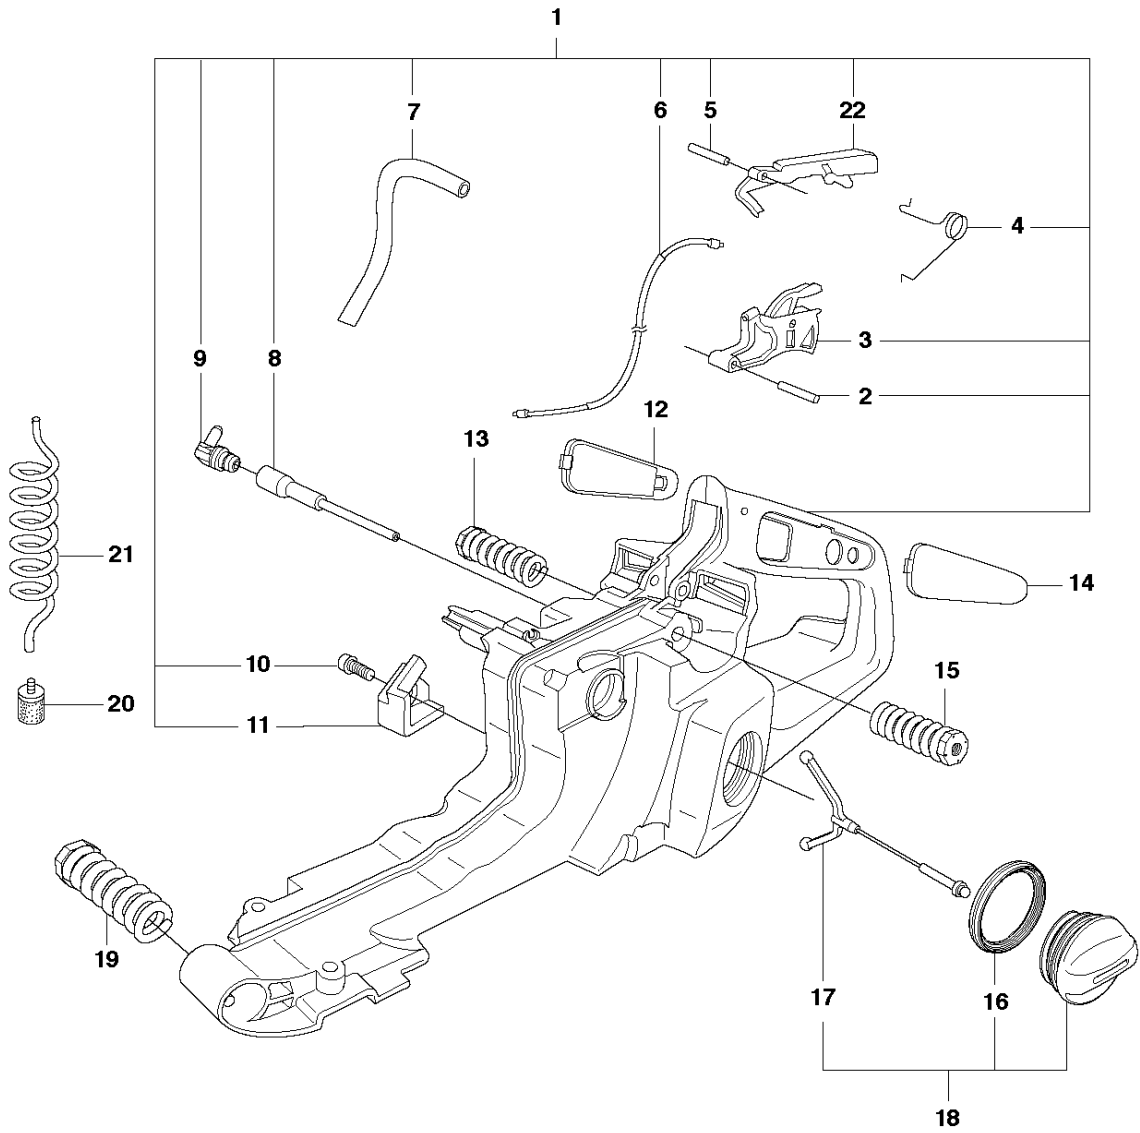

H G9000
FUEL TANK & HANDLE

FUEL TANK

G9000 from 2018-06

Ref	Part No	Description	Remark	QTY	KIT
1	537 00 03-72	FUEL TANK		1	
2	720 12 72-20	PARALLEL PIN		1	1
3	503 82 98-02	THROTTLE TRIGGER		1	1
4	503 73 64-01	SPRING		1	1
5	720 12 40-20	PARALLEL PIN		1	1
6	503 71 76-01	THROTTLE CABLE ASSY		1	1
7	581 75 61-06	FUEL HOSE		1	1
8	537 09 22-01	TANK VENT ASSY		1	1
9	537 09 93-01	CONNECTION BEND		1	1
10	503 21 88-74	SCREW IHSCT		1	1
11	537 00 88-02	COVER	Std	1	1
12	537 03 34-02	HANDLE INSERT	Hard	1	
13	537 01 79-01	INSULATOR		1	
14	537 03 34-02	HANDLE INSERT		1	
15	537 01 79-01	INSULATOR		1	
16	589 24 11-01	GASKET		1	18
17	503 57 89-01	HOLDER		1	18
18	537 21 52-06	TANK CAP ASSY	Std	1	
19	537 01 75-01	INSULATOR	Hard	1	
20	503 44 32-01	FUEL FILTER		1	
21	581 75 62-02	FUEL HOSE		1	
22	503 55 66-02	THROTTLE LOCKOUT		1	1