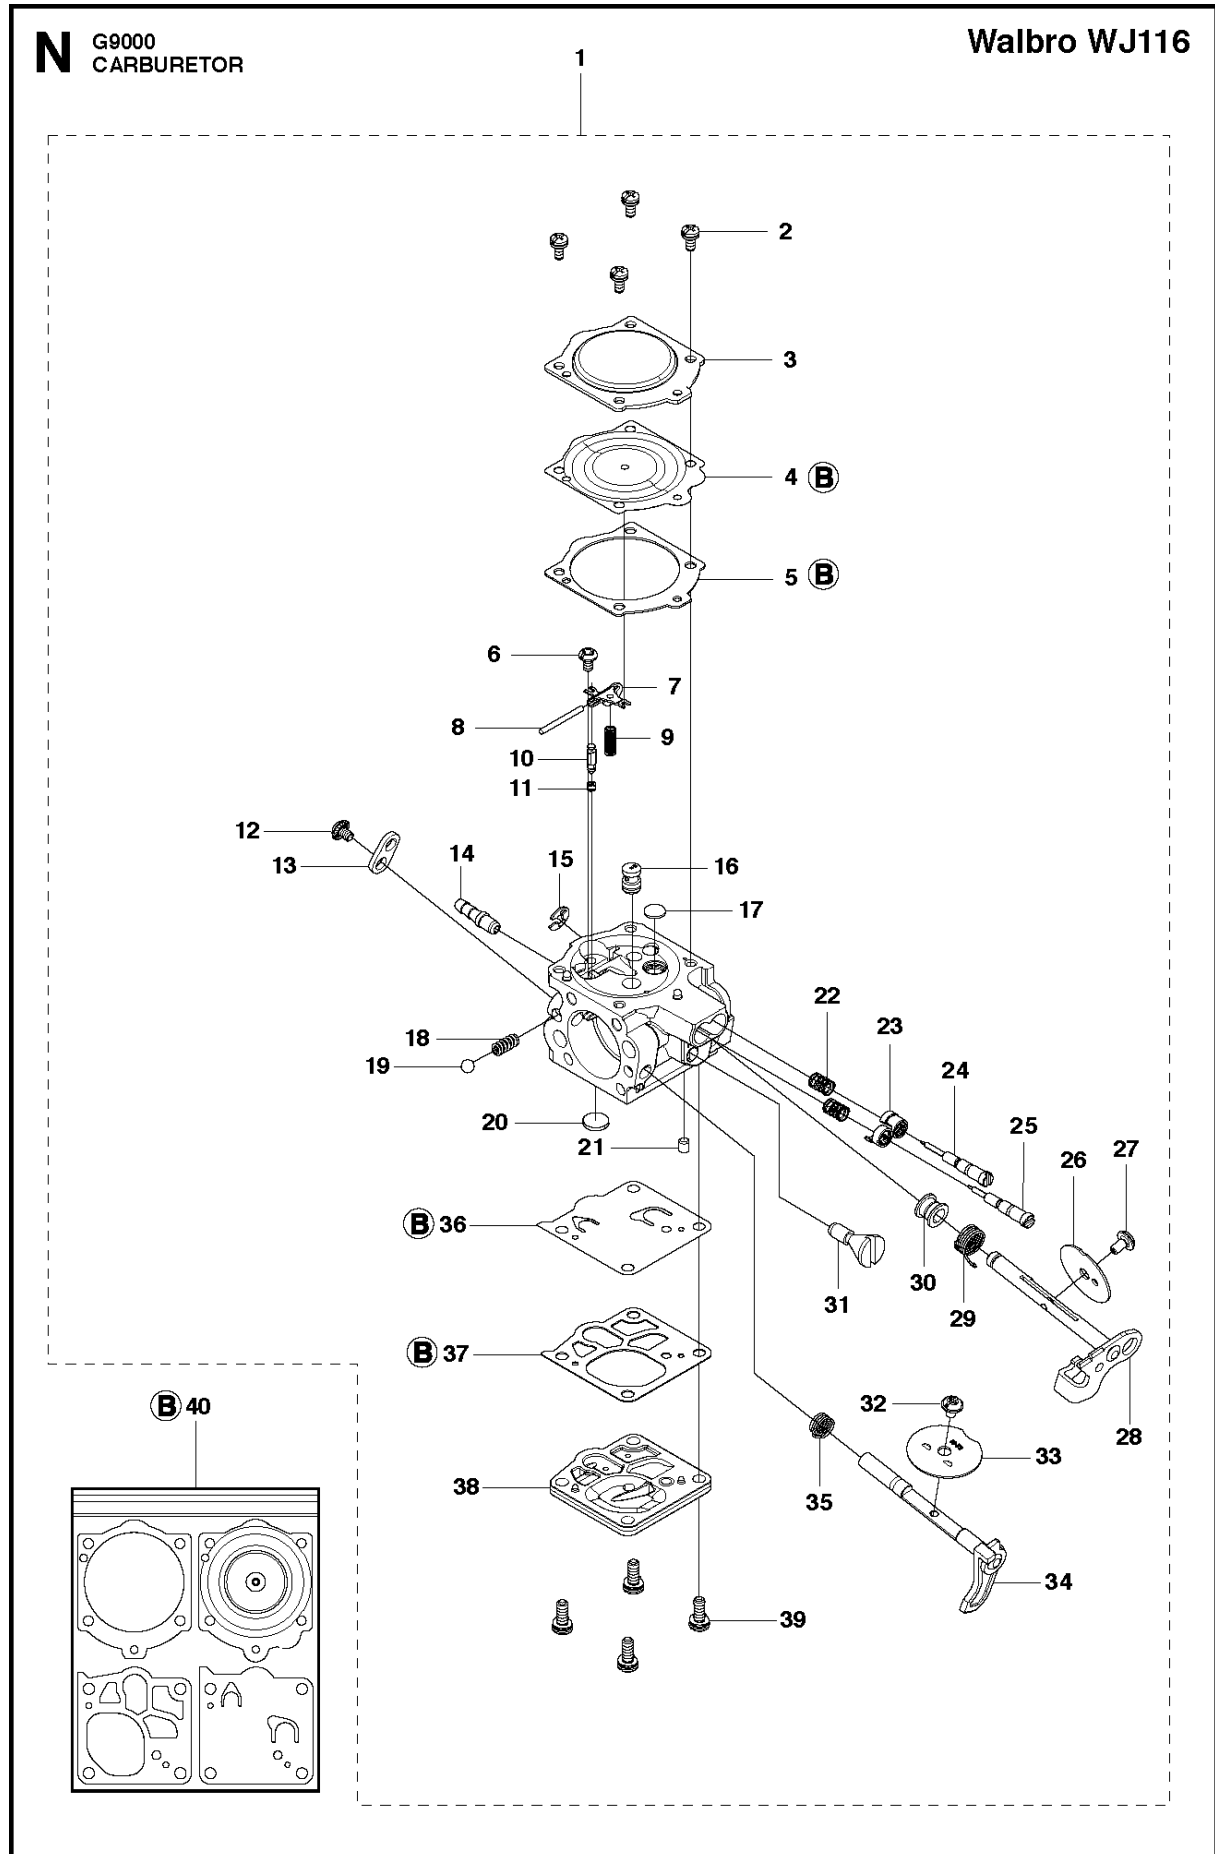

CARBURETOR

G9000 from 2018-12

Ref	Part No	Description	Remark	QTY KIT	
1	501 35 52-01	CARBURETTOR		1	
2	503 10 87-01	SCREW		4	1
3	505 31 67-02	COVER		1	1
4	505 31 67-15	DIAPHRAGM ASSY		1	1, 40
5	501 46 75-01	GASKET		1	1, 40
6	505 31 67-17	SCREW		1	1
7	505 31 67-34	LEVER		1	1
8	505 31 67-31	PIN		1	1
9	504 79 12-01	SPRING		1	1
10	503 56 34-01	NEEDLE VALVE		1	1
11	503 59 23-01	SEAT-IN VALVE PLATED		1	1
12	501 46 87-01	SCREW		1	1
13	504 79 07-01	LEVER		1	1
14	505 69 69-01	FITTING		1	1
15	505 31 67-36	RING		1	1
16	504 79 09-01	NOZZLE		1	1
17	504 79 08-01	PLUG		1	1
18	503 11 77-01	SPRING		1	1
19	503 11 71-01	BALL		1	1
20	501 66 61-01	SCREEN		1	1
21	503 80 05-01	PLUG		1	1
22	544 97 10-01	SPRING		2	1
23	544 97 08-01	LIMITER CAP		2	1
24	504 79 18-01	NEEDLE	Low speed	1	1
25	544 97 13-01	NEEDLE	High speed	1	1
26	503 80 00-01	VALVE		1	1
27	544 11 15-01	SCREW		1	1
28	504 79 04-01	SHAFT ASSY		1	1
29	576 13 82-01	SPRING		1	1
30	502 10 31-01	BUSHING		1	1
31	504 79 11-01	SCREW		1	1
32	537 00 34-01	SCREW		1	1
33	505 31 67-07	VALVE-CHOKE		1	1
34	504 79 05-01	SHAFT ASSY		1	1
35	504 79 15-01	SPRING		1	1
36	544 89 72-01	DIAPHRAGM PUMP		1	1, 40
37	503 11 72-01	GASKET		1	1, 40
38	504 79 03-01	COVER		1	1
39	503 11 75-01	SCREW		4	1
40	522 59 18-01	KIT	B = Set of gaskets	1