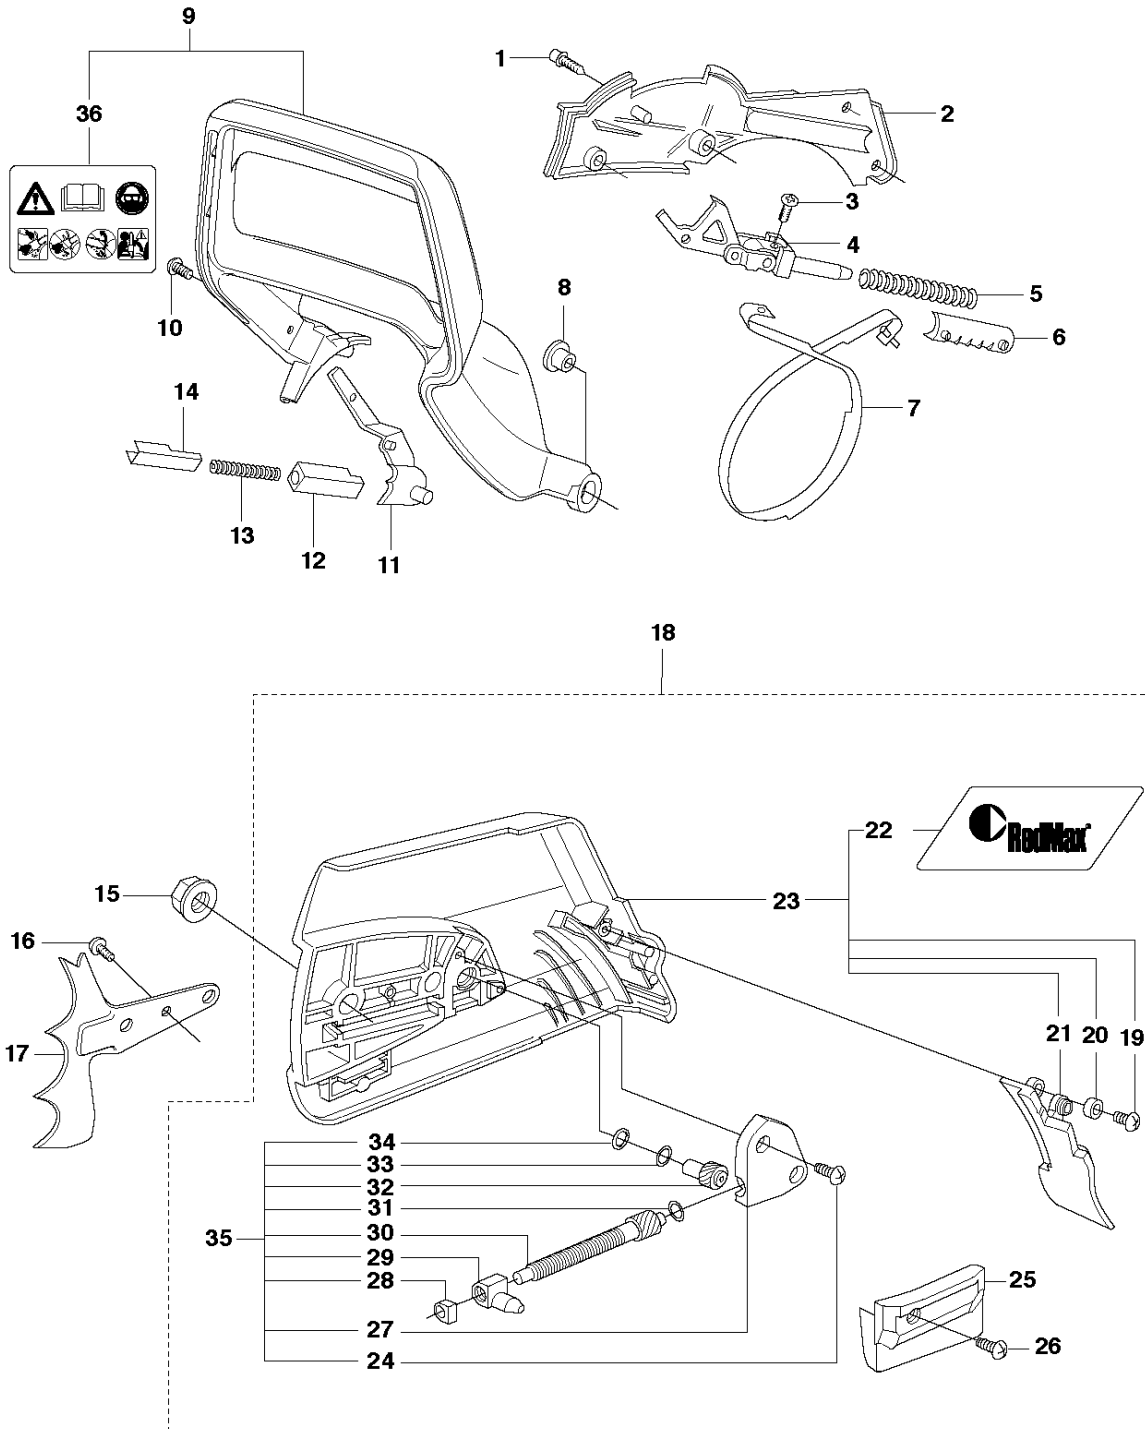

SPARE PARTS LIST

CHAIN SAWS

G9000 from 2018-12

A1 G9000
CHAIN BRAKE & CLUTCH COVER

CHAIN BRAKE & CLUTCH COVER

G9000 from 2018-12

Ref	Part No	Description	Remark	QTY	KIT
1	503 20 02-12	SCREW IHSCFM		4	
2	503 75 11-03	HUB CAP		1	
3	503 21 28-10	SCREW CCRPANT		1	
4	501 87 53-04	KNEE JOINT		1	
5	503 70 99-02	BRAKE SPRING		1	
6	503 79 27-02	SUPPORT		1	
7	503 75 22-02	BRAKE BAND ASSY		1	
8	503 77 52-01	BUSHING		1	
9	537 19 57-01	HAND GUARD		1	
10	503 20 26-02	SCREW IHSCM		1	
11	537 00 87-02	BRAKE LEVER		1	
12	503 83 81-02	LOCK		1	
13	503 43 65-01	POSITION SPRING		1	
14	537 01 67-01	WEAR PROTECTION		1	
15	503 22 00-01	HEXAGON NUT		2	
16	503 21 28-10	SCREW CCRPANT		1	
17	503 71 97-01	SPIKE		1	
18	537 07 20-04	CLUTCH COVER ASSY		1	
19	503 21 28-10	SCREW CCRPANT		1	18, 23
20	503 89 70-01	SLEEVE		1	18, 23
21	503 76 29-02	CHIP GUARD		1	18, 23
22	537 24 43-02	LABEL		1	18, 23
23	537 07 20-71	CLUTCH COVER ASSY		1	18
24	503 21 28-10	SCREW CCRPANT		2	35
25	537 19 06-01	CHAIN GUIDE		1	18
26	503 21 28-10	SCREW CCRPANT		1	18
27	537 01 68-01	COVER		1	18, 35
28	537 01 74-01	BEARING SLEEVE		1	18, 35
29	503 99 83-01	PAWL		1	18, 35
30	537 07 95-02	WORM SCREW		1	18, 35
31	503 23 00-66	WASHER		1	18, 35
32	537 07 94-02	WORM WHEEL		1	18, 35
33	503 23 00-63	WASHER		1	18, 35
34	740 48 07-02	O-RING		1	18, 35
35	537 04 41-02	CHAIN TENSIONER		1	18
36	503 98 74-01	LABEL		1	9