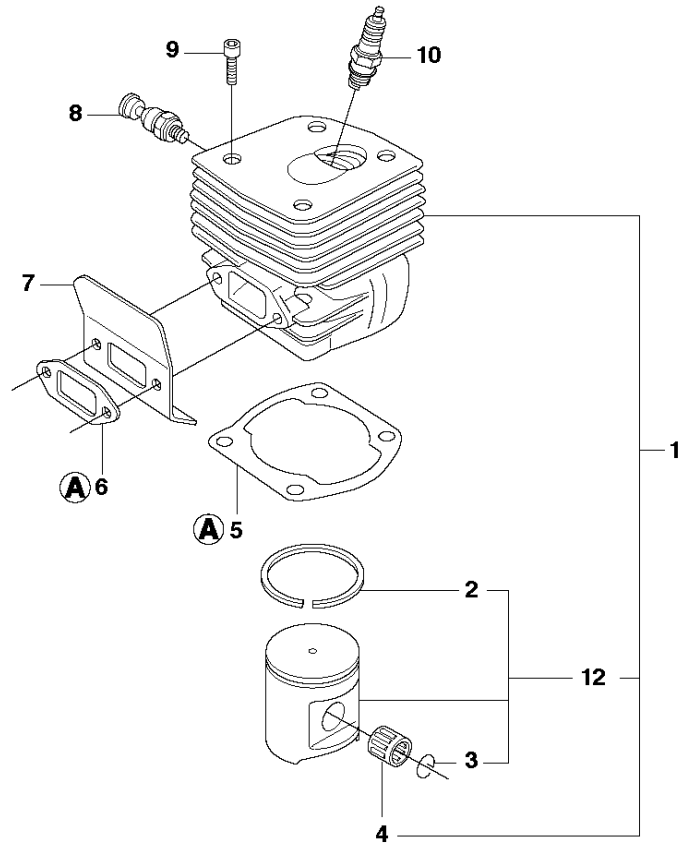

D G9000
CYLINDER PISTON

CYLINDER PISTON

G9000 from 2018-12

Ref	Part No	Description	Remark	QTY	KIT
1	544 00 65-02	CYLINDER ASSY		1	
2	503 28 90-53	PISTON RING		2	12
3	737 44 13-00	CIRCLIP		2	12
4	503 25 61-01	NEEDLE BEARING		1	1
5	537 00 57-01	GASKET		1	11
6	503 77 59-01	GASKET		1	11
7	537 08 62-01	HEAT DEFLECTOR		1	
8	503 71 53-01	DECOMPRESSION VALVE		1	
9	725 53 33-55	SCREW IHSCM		4	
10	503 23 51-11	SPARK PLUG	BPMR7A	1	
11	537 03 39-01	GASKET KIT	A = Set of gaskets	1	
12	537 42 02-02	PISTON ASSY		1	1