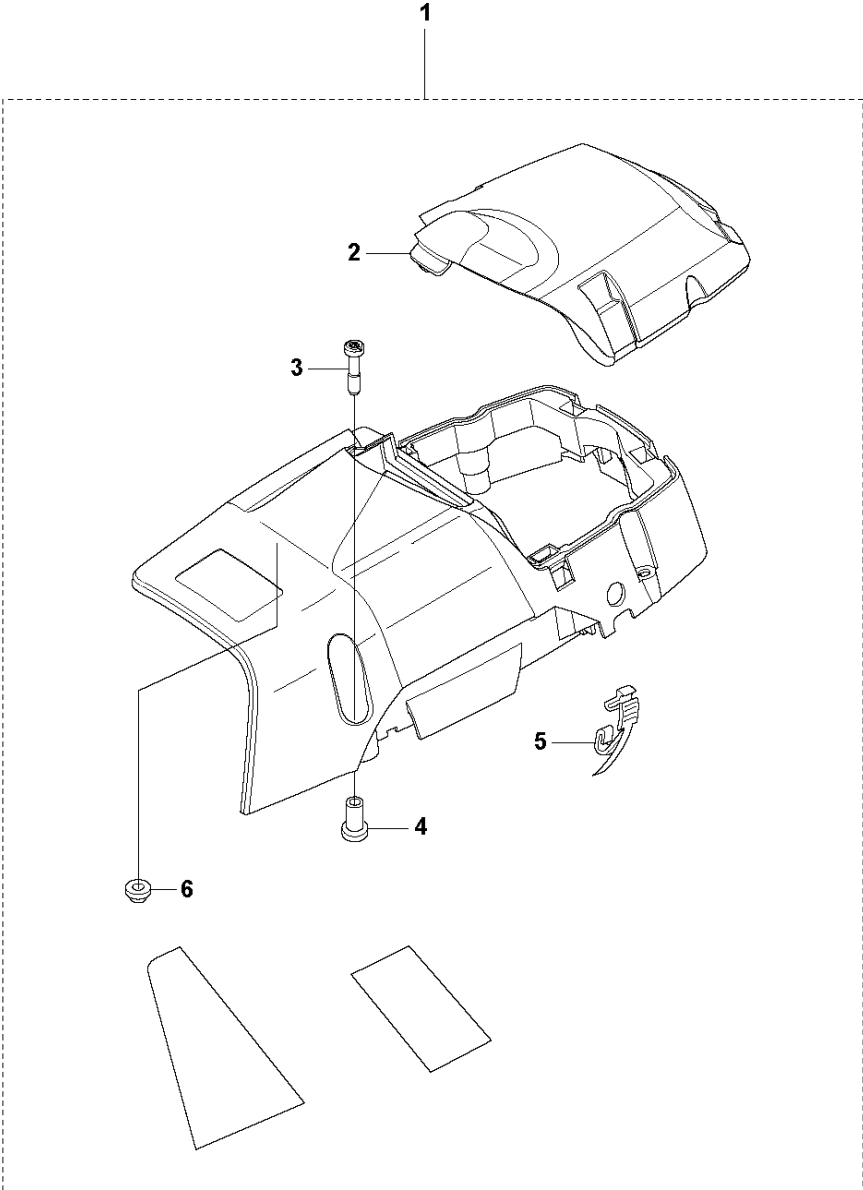

C G9000
CYLINDER COVER

CYLINDER COVER

G9000 from 2018-12

Ref	Part No	Description	Remark	QTY	KIT
1	537 16 80-02	CYLINDER COVER ASSY		1	
2	537 16 82-02	FILTER COVER		1	1
3	588 48 73-01	SCREW CITXPANMO		3	1
4	537 13 72-01	SLEEVE		3	1
5	503 69 91-02	SNAP LOCKING		4	1
6	537 01 65-01	SUPPORT		1	1