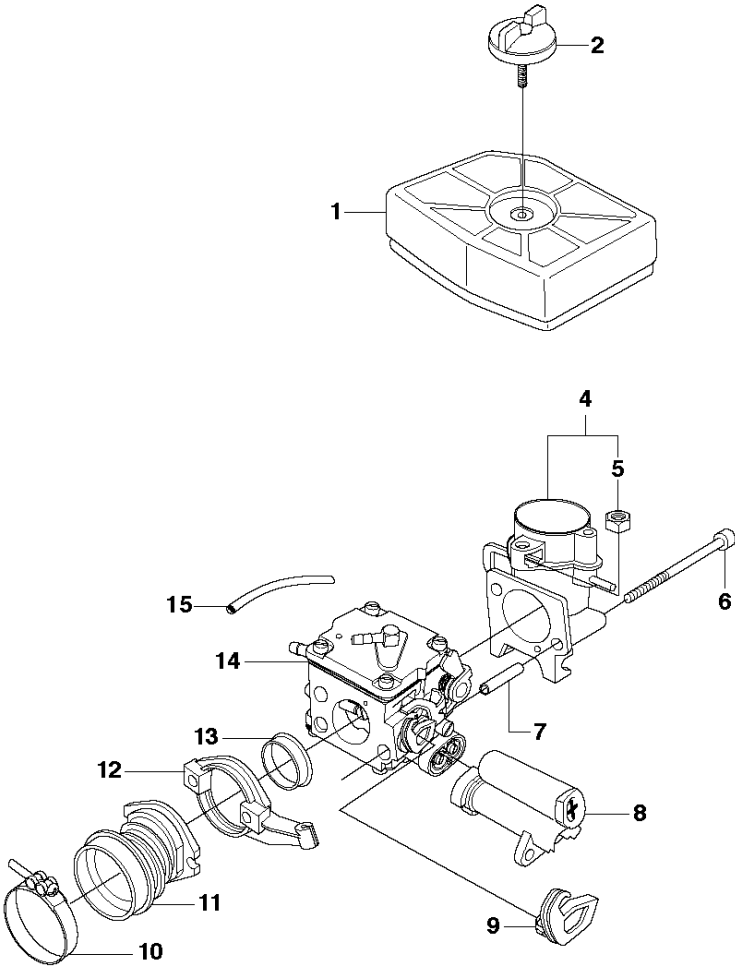

D G9000
CYLINDER PISTON

CYLINDER PISTON

G9000 from 2018-12

Ref	Part No	Description	Remark	QTY	KIT
1	544 00 65-02	CYLINDER ASSY		1	
2	503 28 90-53	PISTON RING		2	12
3	737 44 13-00	CIRCLIP		2	12
4	503 25 61-01	NEEDLE BEARING		1	1
5	537 00 57-01	GASKET		1	11
6	503 77 59-01	GASKET		1	11
7	537 08 62-01	HEAT DEFLECTOR		1	
8	503 71 53-01	DECOMPRESSION VALVE		1	
9	725 53 33-55	SCREW IHSCM		4	
10	503 23 51-11	SPARK PLUG	BPMR7A	1	
11	537 03 39-01	GASKET KIT	A = Set of gaskets	1	
12	537 42 02-02	PISTON ASSY		1	1

E G9000
CRANKSHAFT

CRANKSHAFT

G9000 from 2018-12

Ref	Part No	Description	Remark	QTY KIT	
1	503 99 34-04	CRANKSHAFT		1	
2	503 25 61-01	NEEDLE BEARING		1	1
3	738 22 03-25	BALL BEARING		1	1
4	503 25 13-02	BALL BEARING		1	1
5	584 22 65-01	SEALING RING		1	1, 4

G G9000
CARBURETOR & AIRFILTER

CARBURETOR & AIR FILTER

G9000 from 2018-12

Ref	Part No	Description	Remark	QTY	KIT
1	537 01 47-01	AIR FILTER ASSY	80μ	1	
1	537 01 47-02	AIR FILTER ASSY	44μ	1	
1	537 01 47-03	AIR FILTER ASSY	Felt	1	
2	537 21 32-01	KNOB		1	
4	537 00 91-01	FILTER HOLDER		1	
5	731 23 14-01	HEXAGON NUT		1	4
6	725 53 09-55	SCREW IHSCM		2	
7	503 70 11-01	TUBE		2	
8	544 97 51-01	GUIDE BUSHING		1	
9	503 68 41-01	LEVER		1	
10	588 77 55-02	HOSE CLAMP		1	
11	537 11 14-02	INLET PIPE		1	
12	537 00 37-01	FLANGE		1	
13	503 96 22-01	SUPPORT SLEEVE		1	15
14	501 35 52-01	CARBURETTOR	WJ116 (EPA)	1	
15	503 40 06-04	IMPULSE HOSE		1	