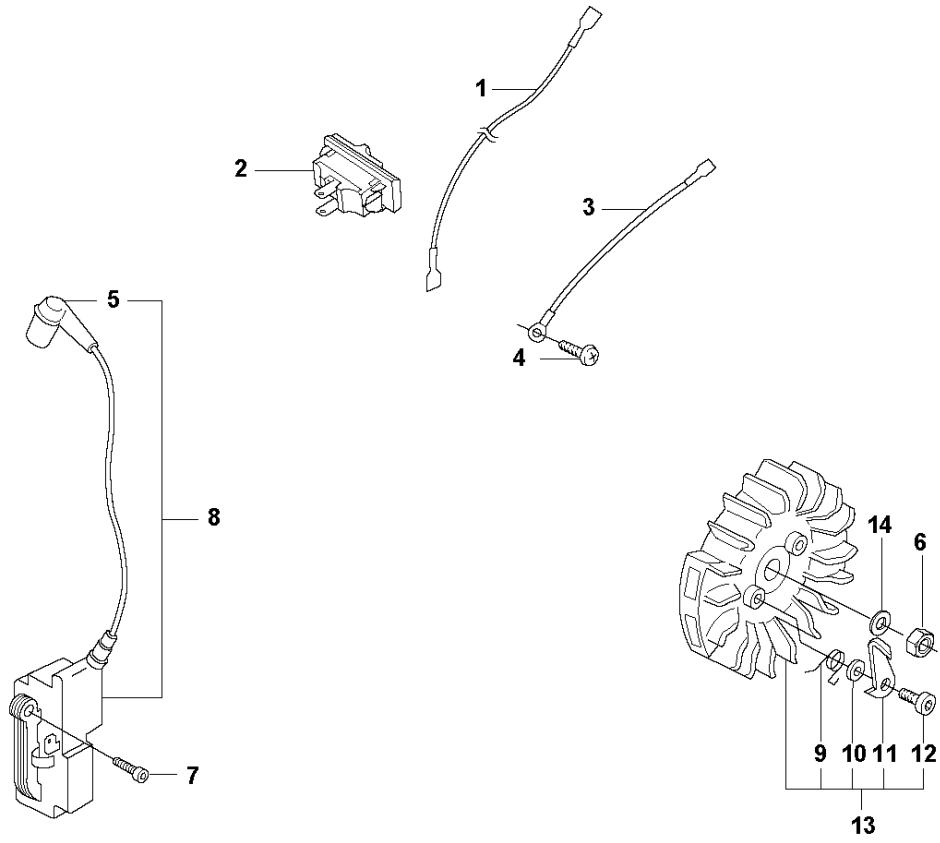

L G9000
IGNITION SYSTEM

IGNITION SYSTEM

G9000 from 2018-12

Ref	Part No	Description	Remark	QTY KIT	
1	503 62 61-02	CABLE		1	
2	503 71 82-01	SWITCH	COT	1	
3	503 89 76-01	CABLE		1	
4	503 21 28-10	SCREW CCRPANT		1	
5	501 48 54-02	SPARK PLUG CAP		1	
6	503 22 10-11	HEXAGON NUT		1	
7	586 28 93-01	SCREW IHSCM		2	
8	510 11 49-02	IGNITION MODULE		1	
9	501 67 35-01	SPRING		2	13
10	503 23 00-42	WASHER		2	13
11	537 01 55-01	STARTER PAWL		2	13
12	501 81 99-01	SCREW		2	13
13	537 05 16-05	FLYWHEEL ASSY		1	
14	503 08 52-01	WASHER		1