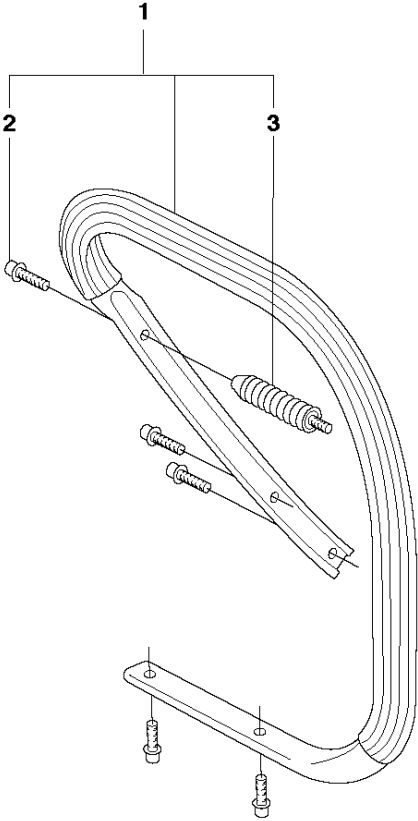

K G9000
HANDLE

HANDLE

G9000 from 2018-12

Ref	Part No	Description	Remark	QTY	KIT
1	537 16 78-71	FRONT HANDLE ASSY		1	
2	503 21 88-74	SCREW IHST		5	1
3	503 52 87-02	INSULATOR		1	1