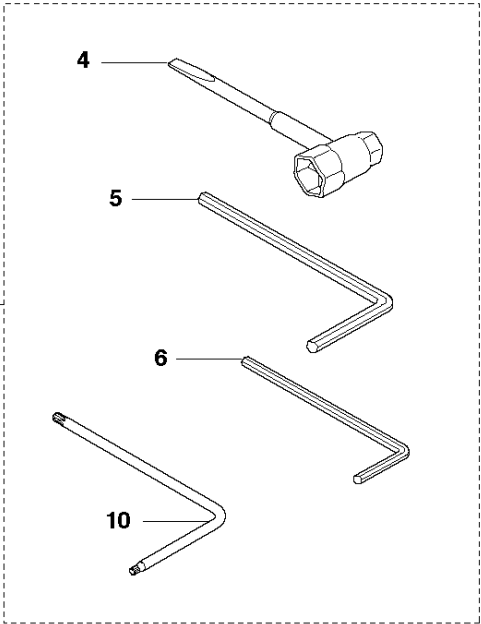

P G9000
ACCESSORIES

ACCESSORIES

G9000 from 2018-12

Ref	Part No	Description	Remark	QTY KIT	
1	501 75 47-01	TOOL KIT		1	
2	503 62 12-01	GREASE		1	
3	501 91 14-01	GREASE GUN		1	
4	503 13 96-01	COMBINATION WRENCH		1	1
5	503 55 86-02	SPANNER	NV5	1	1
6	503 55 86-01	SPANNER	NV4	1	1
7	501 83 44-21	BAR COVER	"13""-16""	1	
7	501 83 44-22	BAR COVER	"18""-22""	1	7
7	501 83 45-09	BAR COVER	"24""-28""	1	1
8	537 24 43-02	LABEL		1	1
9	590 87 18-01	LABEL		1	1
10	575 88 07-01	WRENCH	TORX T27/T20	1	1