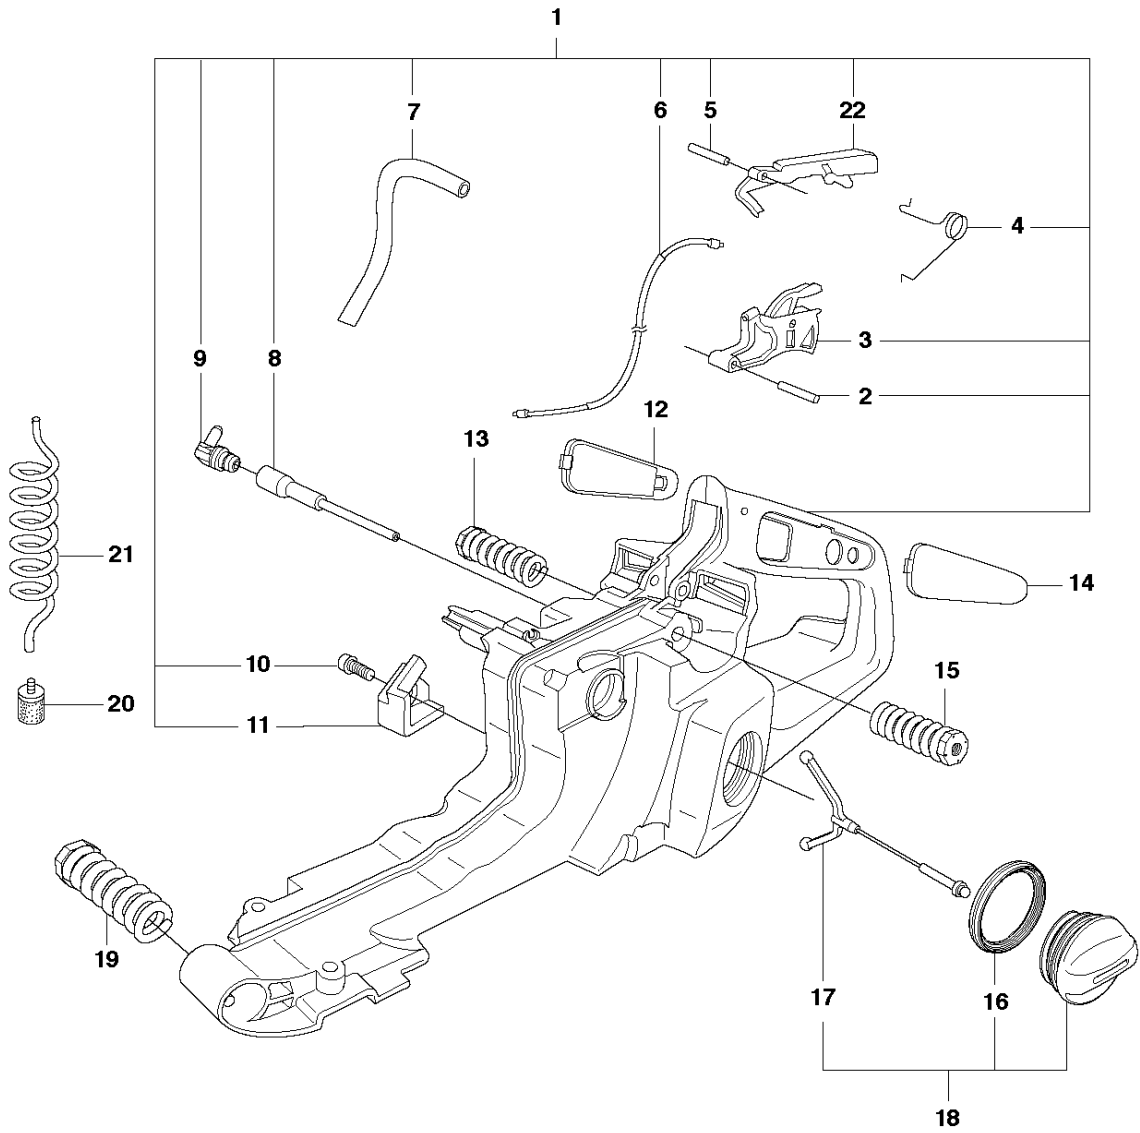

H G9000
FUEL TANK & HANDLE

FUEL TANK

G9000 from 2018-12

Ref	Part No	Description	Remark	QTY	KIT
1	537 00 03-72	FUEL TANK		1	
2	720 12 72-20	PARALLEL PIN		1	1
3	503 82 98-02	THROTTLE TRIGGER		1	1
4	503 73 64-01	SPRING		1	1
5	720 12 40-20	PARALLEL PIN		1	1
6	503 71 76-01	THROTTLE CABLE ASSY		1	1
7	581 75 61-06	FUEL HOSE		1	1
8	537 09 22-01	TANK VENT ASSY		1	1
9	537 09 93-01	CONNECTION BEND		1	1
10	503 21 88-74	SCREW IHSCT		1	1
11	537 00 88-02	COVER	Std	1	1
12	537 03 34-02	HANDLE INSERT	Hard	1	
13	537 01 79-01	INSULATOR		1	
14	537 03 34-02	HANDLE INSERT		1	
15	537 01 79-01	INSULATOR		1	
16	589 24 11-01	GASKET		1	18
17	503 57 89-01	HOLDER		1	18
18	537 21 52-06	TANK CAP ASSY	Std	1	
19	537 01 75-01	INSULATOR	Hard	1	
20	503 44 32-01	FUEL FILTER		1	
21	581 75 62-02	FUEL HOSE		1	
22	503 55 66-02	THROTTLE LOCKOUT		1	1