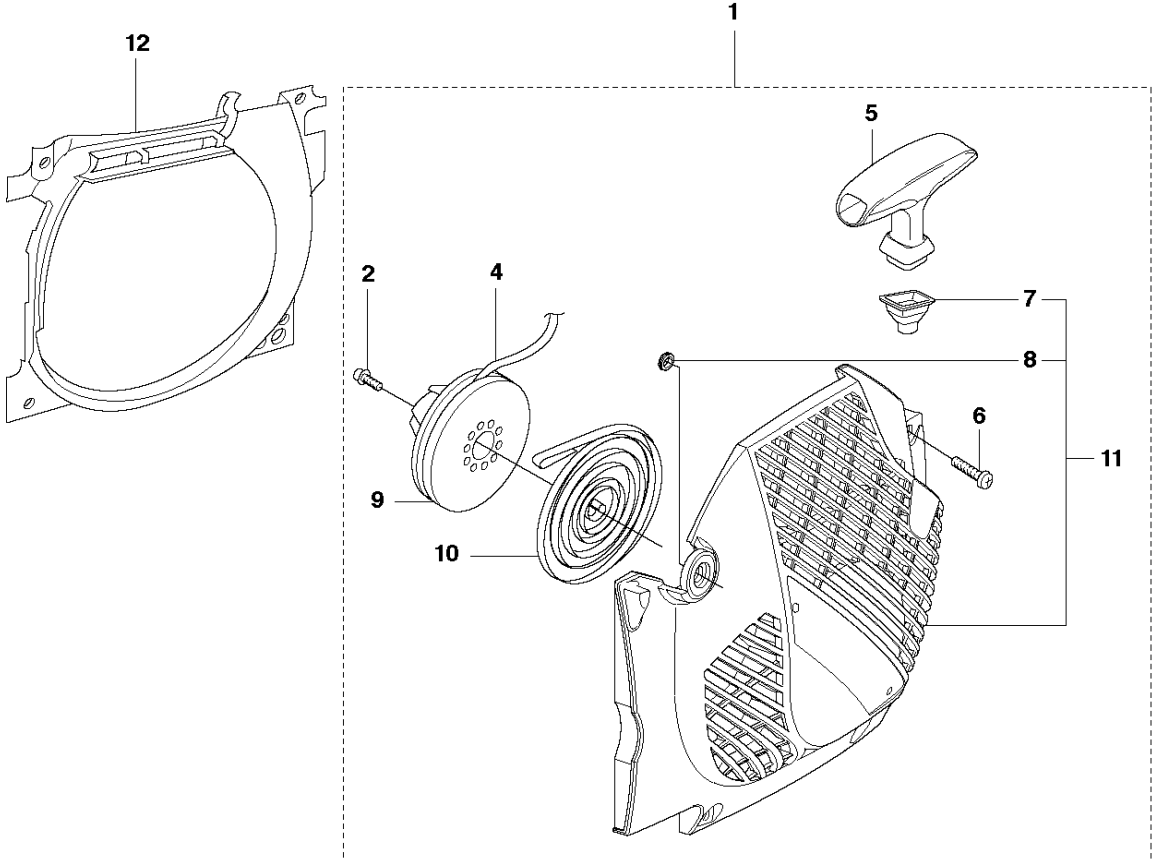

M G9000
STARTER

STARTER

G9000 from 2018-12

Ref	Part No	Description	Remark	QTY KIT	
1	537 16 83-71	STARTER ASSY		1	
2	503 21 52-16	SCREW IHSCFT		1	1
4	503 43 29-02	STARTER CORD		1	1
5	537 19 65-01	STARTER HANDLE		1	1
6	544 08 03-01	SCREW		4	
7	501 63 06-01	SLEEVE		1	1,11
8	537 08 67-01	BUSHING		1	1,11
9	503 85 96-01	STARTER PULLEY		1	1
10	503 78 72-01	RECOIL SPRING		1	1
11	537 16 84-71	STARTER HOUSING		1	1
12	537 00 13-01	AIR CONDUCTOR		1	
13	590 87 08-01	LABEL		1