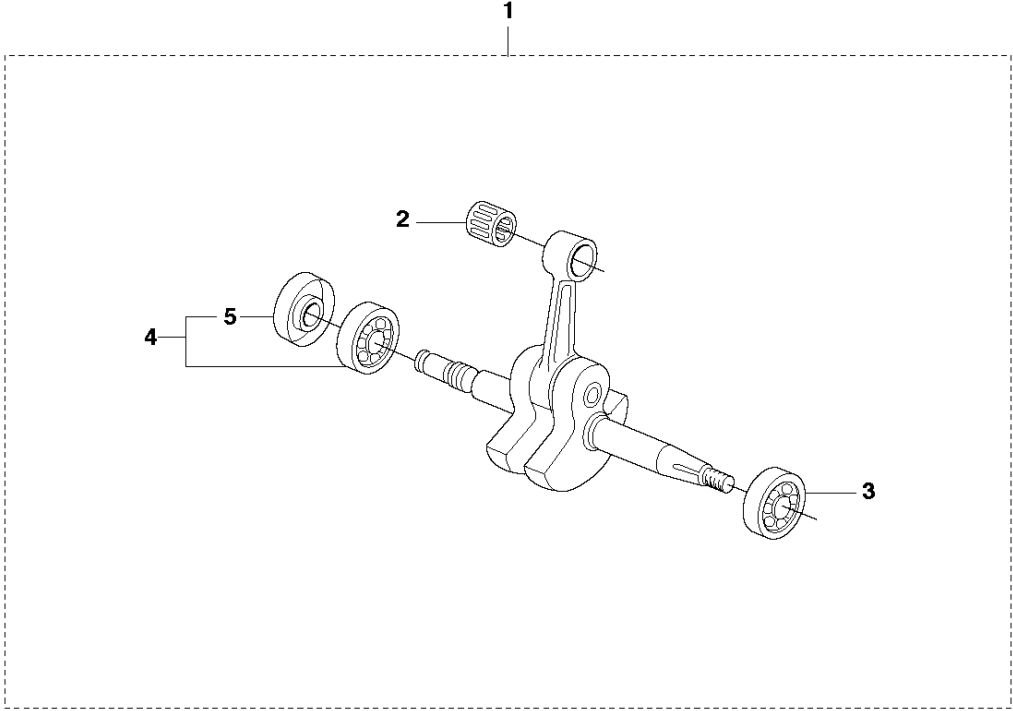

D G9000
CYLINDER PISTON

CYLINDER PISTON

G9000 from 2018-12

Ref	Part No	Description	Remark	QTY	KIT
1	544 00 65-02	CYLINDER ASSY		1	
2	503 28 90-53	PISTON RING		2	12
3	737 44 13-00	CIRCLIP		2	12
4	503 25 61-01	NEEDLE BEARING		1	1
5	537 00 57-01	GASKET		1	11
6	503 77 59-01	GASKET		1	11
7	537 08 62-01	HEAT DEFLECTOR		1	
8	503 71 53-01	DECOMPRESSION VALVE		1	
9	725 53 33-55	SCREW IHSCM		4	
10	503 23 51-11	SPARK PLUG	BPMR7A	1	
11	537 03 39-01	GASKET KIT	A = Set of gaskets	1	
12	537 42 02-02	PISTON ASSY		1	1

E G9000
CRANKSHAFT

CRANKSHAFT

G9000 from 2018-12

Ref	Part No	Description	Remark	QTY KIT	
1	503 99 34-04	CRANKSHAFT		1	
2	503 25 61-01	NEEDLE BEARING		1	1
3	738 22 03-25	BALL BEARING		1	1
4	503 25 13-02	BALL BEARING		1	1
5	584 22 65-01	SEALING RING		1	1, 4