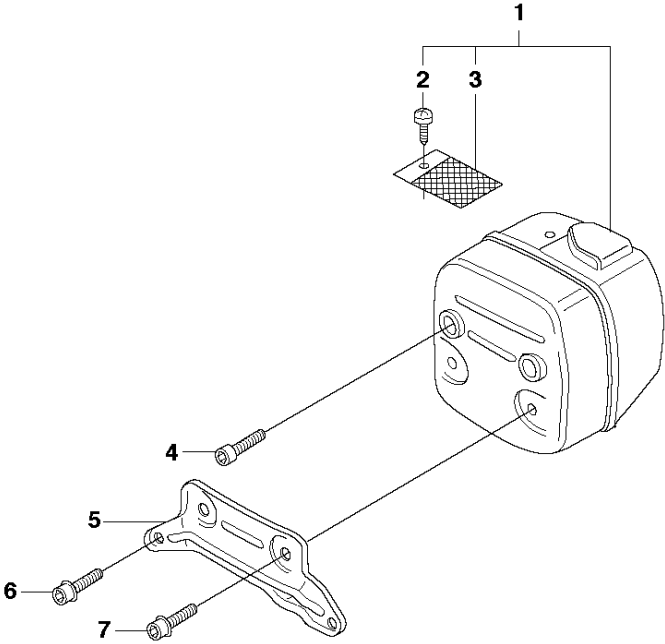

F G9000
MUFFLER

MUFFLER

G9000 from 2018-12

Ref	Part No	Description	Remark	QTY	KIT
1	585 44 83-01	MUFFLER ASSY	DF	1	
2	724 12 87-59	SCREW CRPANM		1	1
3	503 76 64-02	SPARK ARRESTER SCREEN		1	1
4	725 53 70-55	SCREW IHSCM		2	
5	579 02 59-01	SUPPORT		1	
6	503 20 02-16	SCREW IHSCFM		2	
7	503 20 07-12	SCREW IHSCFM		2