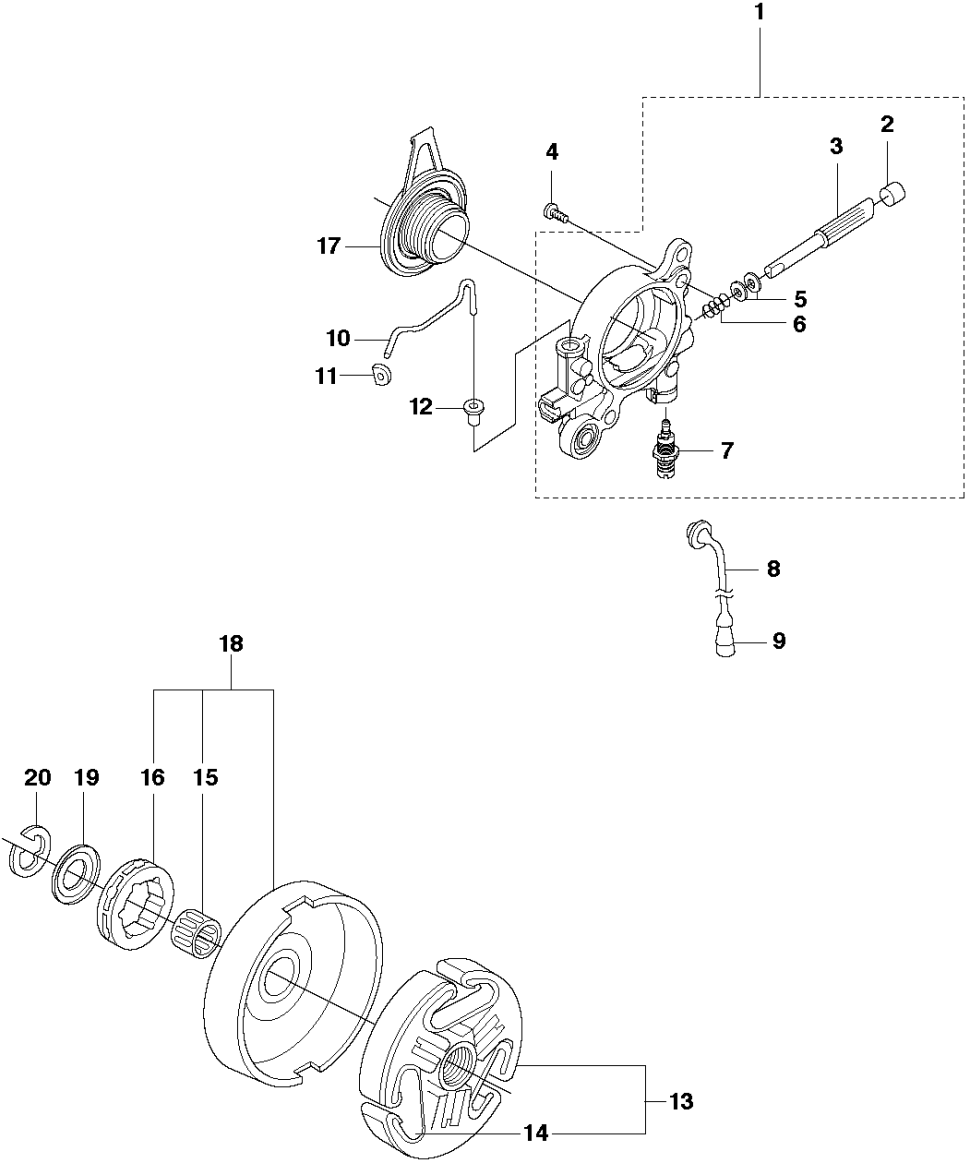

B G9000
CLUTCH & OIL PUMP

CLUTCH & OIL PUMP

G9000 from 2018-12

Ref	Part No	Description	Remark	QTY	KIT
1	503 52 13-05	OIL PUMP ASSY		1	
2	503 62 49-01	SEALING PLUG		1	1
3	537 10 64-01	PUMP PISTON		1	1
4	725 53 29-56	SCREW IHSCM		2	
5	503 23 00-04	WASHER		2	1
6	501 61 58-01	SPRING		1	1
7	537 39 60-02	INSERT		1	1
8	503 42 67-01	OIL HOSE		1	
9	501 54 41-02	OIL SCREEN		1	
10	503 77 43-01	OIL PIPE		1	
11	503 64 47-01	INLET PIPE		1	
12	504 30 00-26	SEALING		1	
13	503 97 50-01	CLUTCH ASSY		1	
14	503 97 51-01	CLUTCH SPRING		3	13
15	503 43 20-01	NEEDLE HOLDER		1	18
16	501 59 80-02	RIM	"3/8"x7T"	1	18
16	505 30 36-61	RIM	"3/8"x8T"	1	18
17	537 20 78-06	PUMP PINION		1	
18	537 13 79-71	CLUTCH DRUM ASSY	"3/8"x7T"	1	
18	537 13 79-72	CLUTCH DRUM ASSY	"3/8"x8T"	1	
19	503 75 24-01	WASHER		1	
20	503 27 21-01	E-CLIP		1