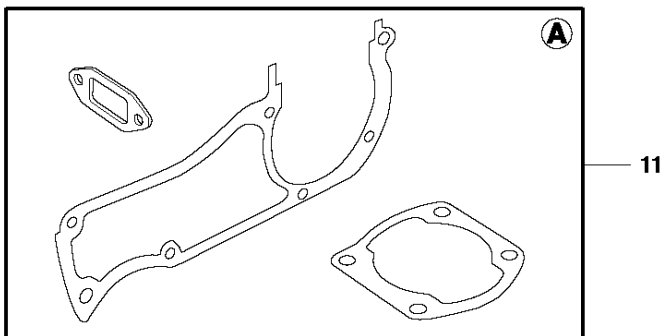

D G9000
CYLINDER PISTON

CYLINDER PISTON

G9000 from 2018-12

Ref	Part No	Description	Remark	QTY	KIT
1	544 00 65-02	CYLINDER ASSY		1	
2	503 28 90-53	PISTON RING		2	12
3	737 44 13-00	CIRCLIP		2	12
4	503 25 61-01	NEEDLE BEARING		1	1
5	537 00 57-01	GASKET		1	11
6	503 77 59-01	GASKET		1	11
7	537 08 62-01	HEAT DEFLECTOR		1	
8	503 71 53-01	DECOMPRESSION VALVE		1	
9	725 53 33-55	SCREW IHSCM		4	
10	503 23 51-11	SPARK PLUG	BPMR7A	1	
11	537 03 39-01	GASKET KIT	A = Set of gaskets	1	
12	537 42 02-02	PISTON ASSY		1	1