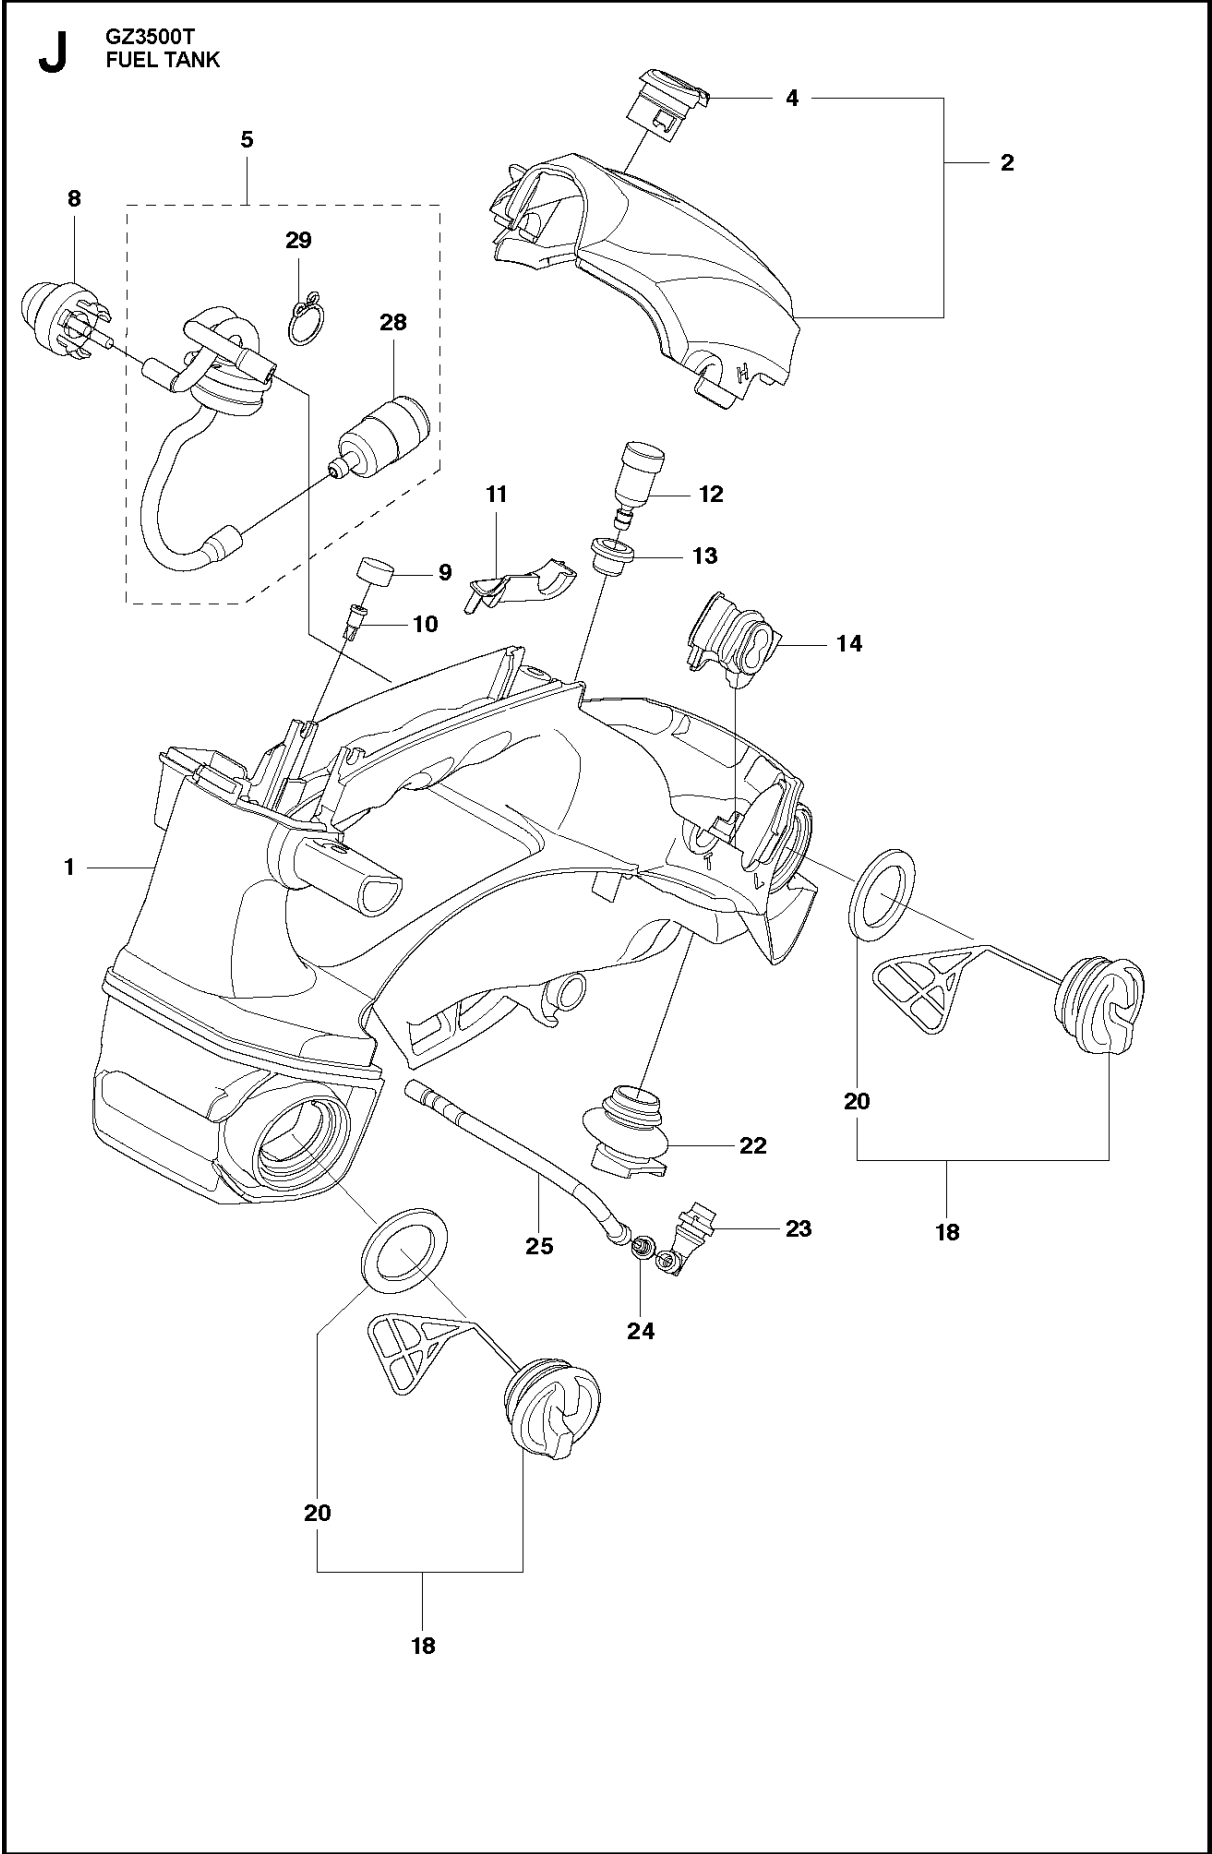

FUEL TANK

GZ3500T, 2017-10

Ref	Part No	Description	Remark	QTY	KIT
1	585 74 61-01	HANDLE		1	
2	585 74 67-01	COVER		1	
4	527 67 54-01	KNOB		1	
5	579 51 92-01	FUEL HOSE ASSY		1	
8	513 78 93-01	PUMP		1	
9	516 94 81-01	SEAL		1	
10	516 96 19-01	BREATHER		1	
11	585 74 66-01	BRACKET		1	
12	513 75 15-01	BREATHER		1	
13	514 20 14-01	GROMMET		1	
14	585 74 50-01	GUIDE		1	
18	579 51 89-01	TANK CAP ASSY		2	
20	579 51 90-01	GASKET		2	
22	522 64 71-01	PIPE.AIR		1	
23	522 64 78-01	PIPE		1	
24	516 95 03-01	JOINT		1	
25	522 63 94-01	PIPE		1	
28	503 44 32-01	FUEL FILTER		1	
29	506 70 70-01	CLIP		1	5