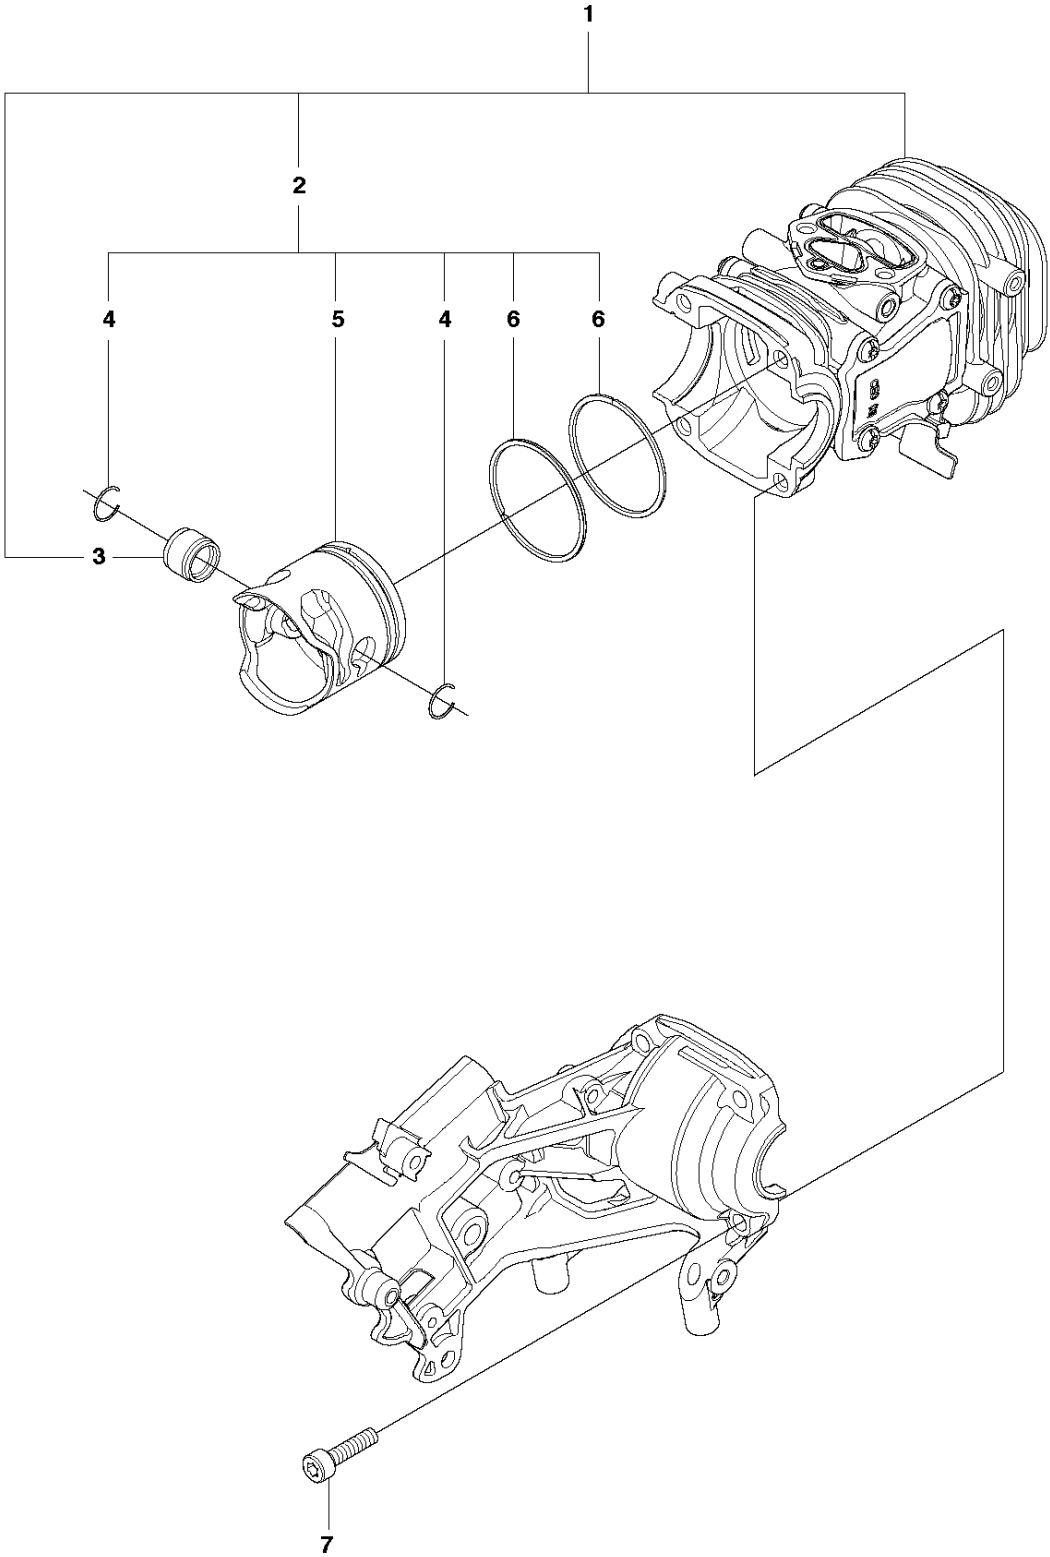

D GZ3500T
CYLINDER & PISTON

CYLINDER PISTON

GZ3500T, 2017-10

Ref	Part No	Description	Remark	QTY	KIT
1	523 08 43-01	CYLINDER		1	
2	523 08 42-01	PISTON		1	1
3	505 29 73-01	BEARING		1	1
4	516 28 30-01	RING		2	2,1
5	522 64 25-01	PISTON		1	2,1
6	513 28 49-01	RING		2	2,1
7	504 11 43-01	SCREW		4