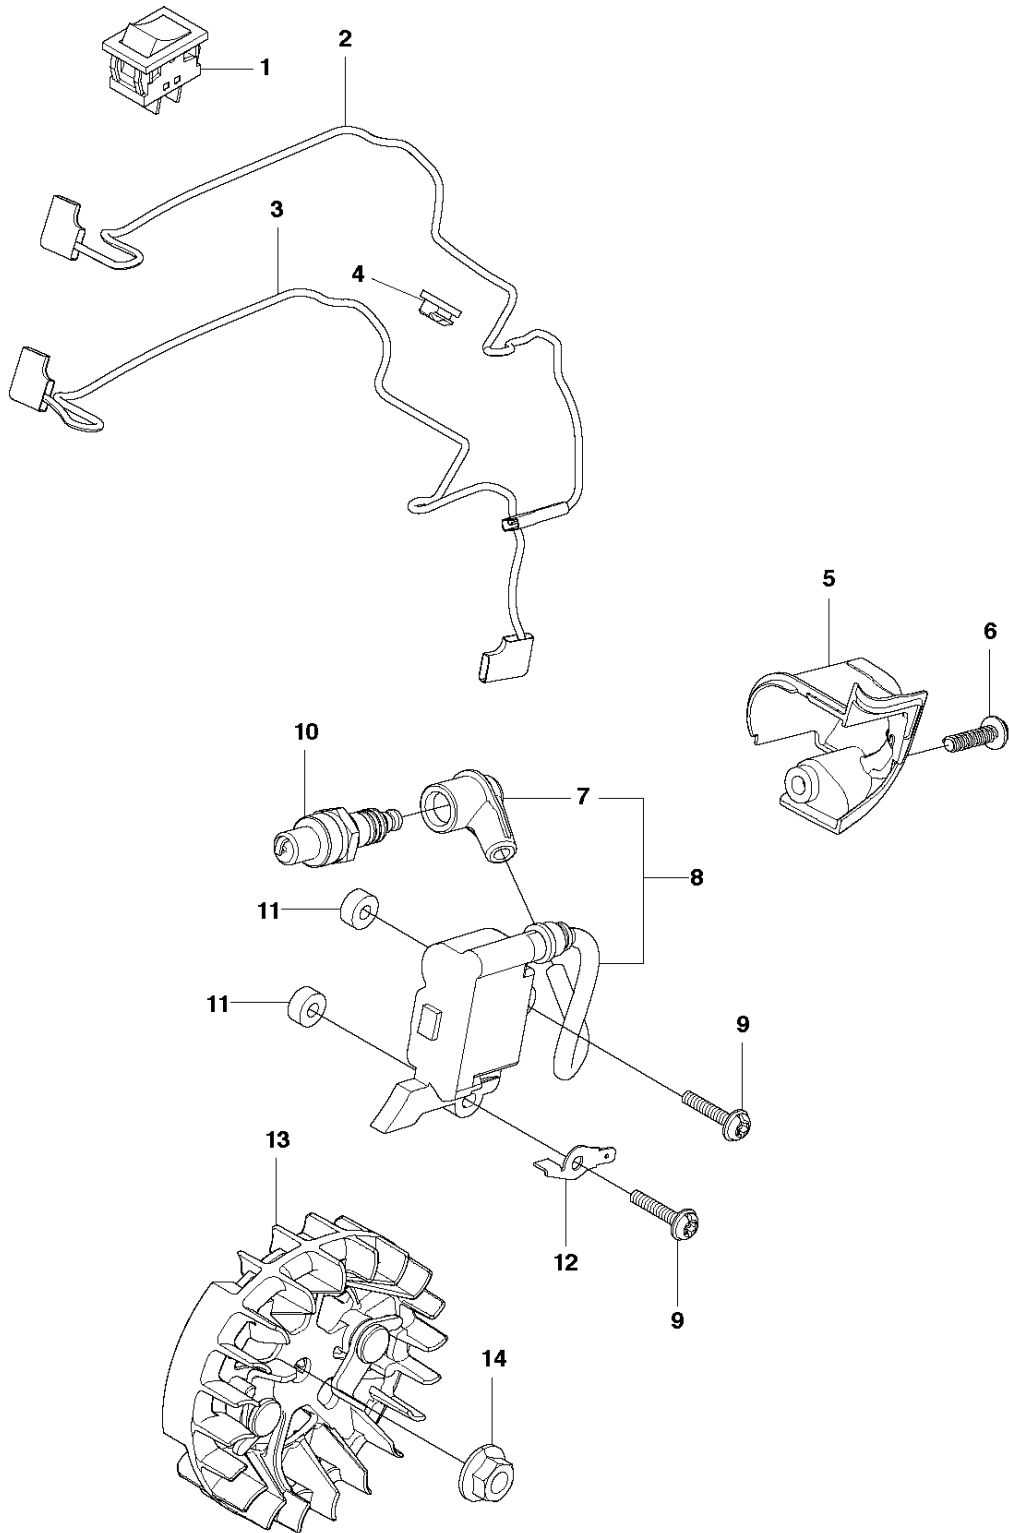

M GZ3500T
IGNITION SYSTEM

IGNITION SYSTEM

GZ3500T, 2017-10

Ref	Part No	Description	Remark	QTY	KIT
1	586 24 68-01	STOP SWITCH		1	
2	522 64 45-01	CORD		1	
3	522 64 46-01	CORD		1	
4	522 64 43-01	GROMMET		1	
5	585 51 79-01	COVER		1	
6	521 51 81-01	SCREW		1	
7	523 08 28-01	HUB CAP		1	8
8	584 40 37-01	IGNITION COIL ASSY		1	
9	585 70 29-01	BOLT		2	
10	514 54 30-01	PLUG		1	
11	505 04 34-01	SPACER		2	
12	522 64 44-01	TERMINAL		1	
13	581 97 20-01	FLYWHEEL ASSY		1	
14	504 11 80-01	NUT		1