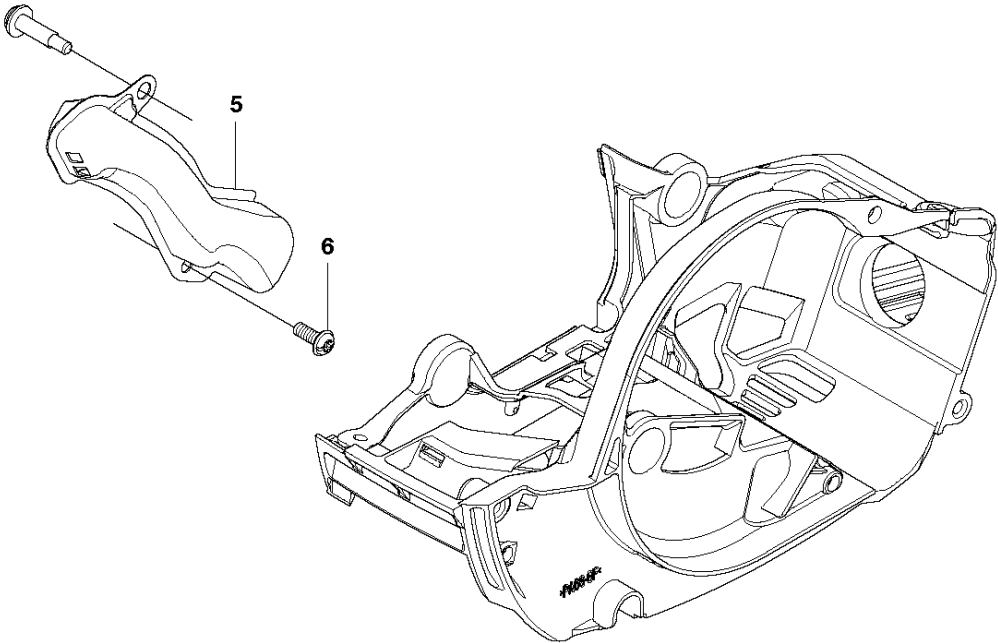

F GZ3500T
MUFFLER

MUFFLER

GZ3500T, 2017-10

Ref	Part No	Description	Remark	QTY	KIT
1	577 74 20-01	MUFFLER ASSY		1	
2	574 38 14-01	GUIDE		1	1
3	527 68 26-01	ARRESTER		1	1
4	510 48 58-01	NUT		2	1
5	522 00 45-01	PIPE.EXHAUST		1	
6	516 80 88-01	SCREW		1	
7	521 79 20-01	GASKET		1	
8	522 63 88-01	BOLT		2	
9	521 51 62-01	BOLT		2	
10	516 96 09-01	NUT		2