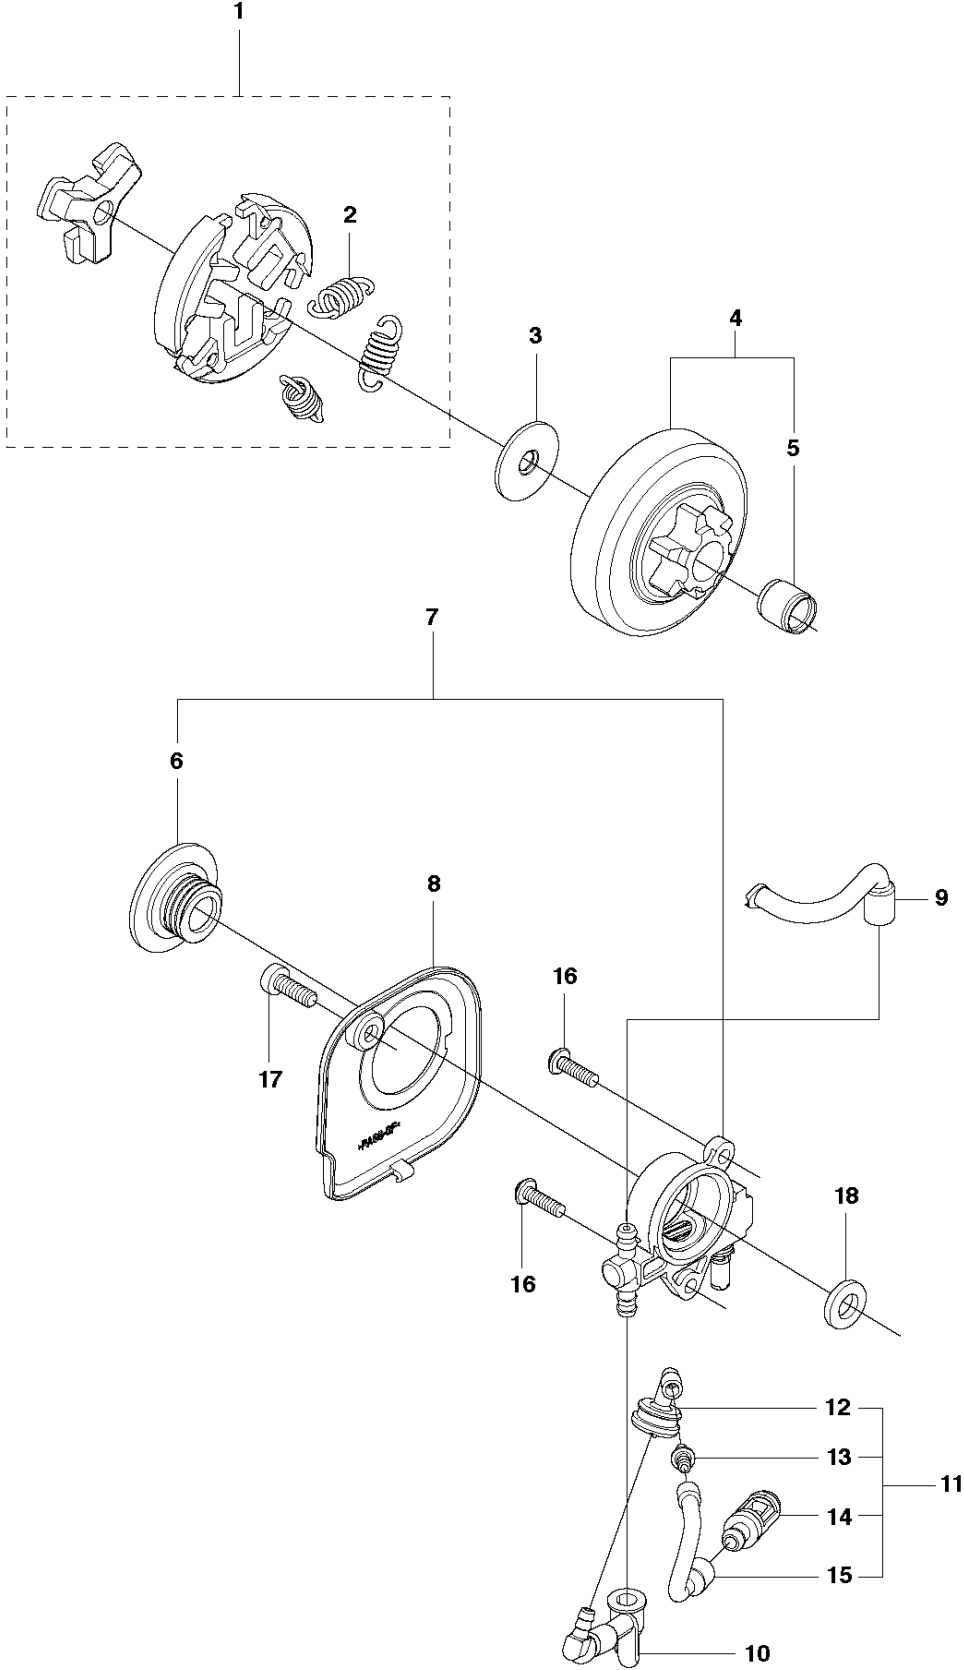

B GZ3500T
CLUTCH & OIL PUMP

CLUTCH & OIL PUMP

GZ3500T, 2017-10

Ref	Part No	Description	Remark	QTY	KIT
1	521 55 74-01	CLUTCH-ASSY		1	
2	521 55 75-01	SPRING		3	1
3	512 42 34-01	PLATE		1	
4	512 48 92-01	DRUM		1	
5	514 18 33-01	BEARING		1	4
6	505 05 31-01	WORM		1	7
7	521 58 60-01	OIL PUMP		1	
8	522 64 38-01	COVER		1	
9	521 79 26-01	PIPE OUT COMP		1	
10	522 64 36-01	PIPE IN COMP		1	
11	527 67 23-01	FILTER		1	
12	527 67 21-01	PIPE,OIL FILTER		1	11
13	516 95 03-01	JOINT		1	11
14	521 58 00-01	FILTER		1	11
15	529 25 17-01	PIPE		1	11
16	516 82 94-01	SCREW		2	
17	521 51 62-01	BOLT		1	
18	505 05 33-01	WASHER		1