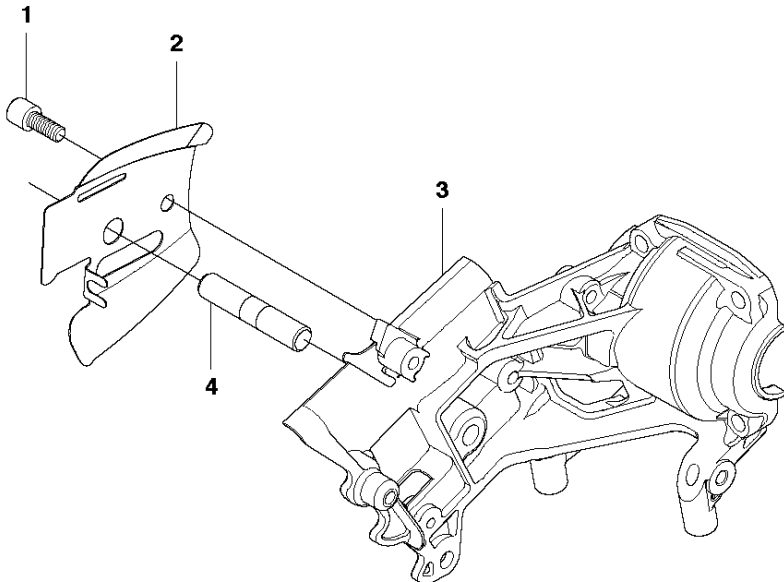

H GZ3500T
CRANKCASE

CRANKCASE

GZ3500T, 2017-10

Ref	Part No	Description	Remark	QTY KIT
1	521 79 99-01	BOLT		1
2	522 01 20-01	PLATE		1
3	527 66 56-01	CASE		1
4	516 73 80-01	STUD BOLT		1