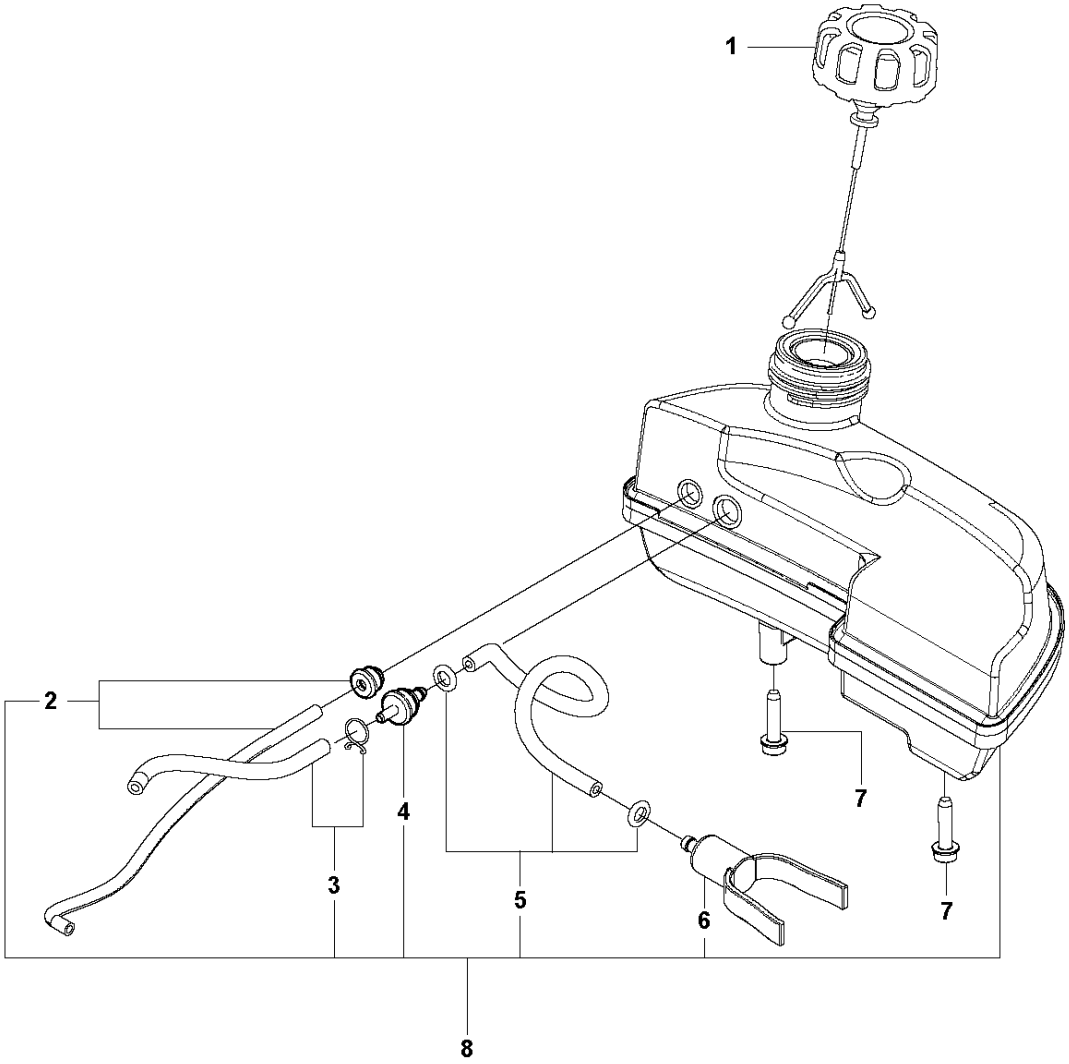

D CHTZ600R, CHTZ750R
FUEL TANK

FUEL TANK

CHTZ600R, CHTZ750R

Ref	Part No	Description	Remark	QTY	KIT
1	504 11 32-03	TANK CAP		1	
2	597 02 12-01	HOSE KIT		1	8
3	597 02 13-01	HOSE KIT		1	8
3	597 02 13-02	HOSE KIT	For US/CAN market	1	8
4	578 29 56-01	HOSE NIPPLE		1	8
5	597 02 14-01	HOSE KIT		1	8
6	574 60 39-01	FUEL FILTER		1	8
7	521 51 81-01	SCREW		2	
8	597 02 15-01	FUEL TANK KIT		1	
8	597 02 15-02	FUEL TANK KIT	For US/CAN market	1