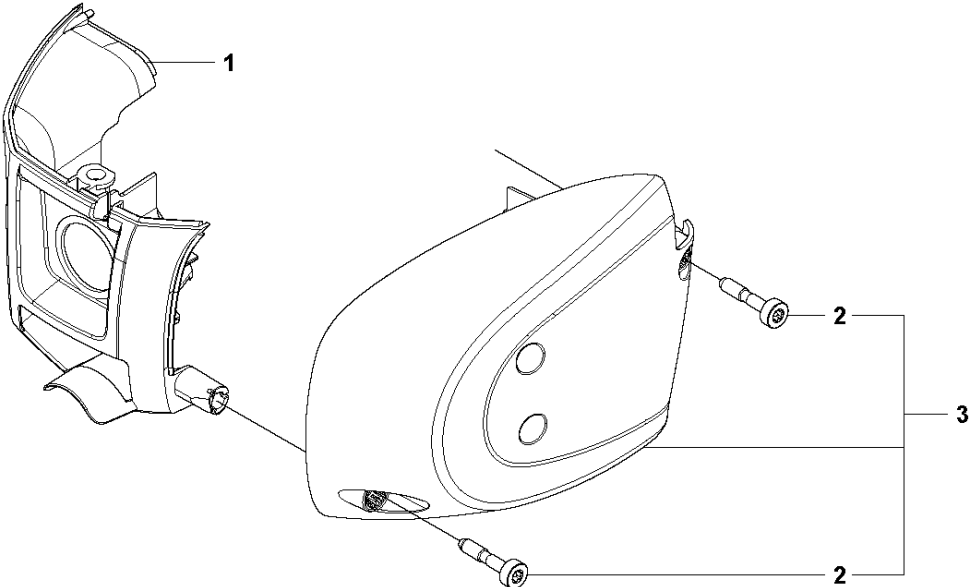

B CHTZ600R, CHTZ750R
CYLINDER COVER

CYLINDER COVER

CHTZ600R, CHTZ750R

Ref	Part No	Description	Remark	QTY	KIT
1	590 04 99-02	CYLINDER COVER		1	
2	504 08 80-01	SCREW ITXSCM		2	3
3	597 02 06-02	HEAT PROTECTOR		1