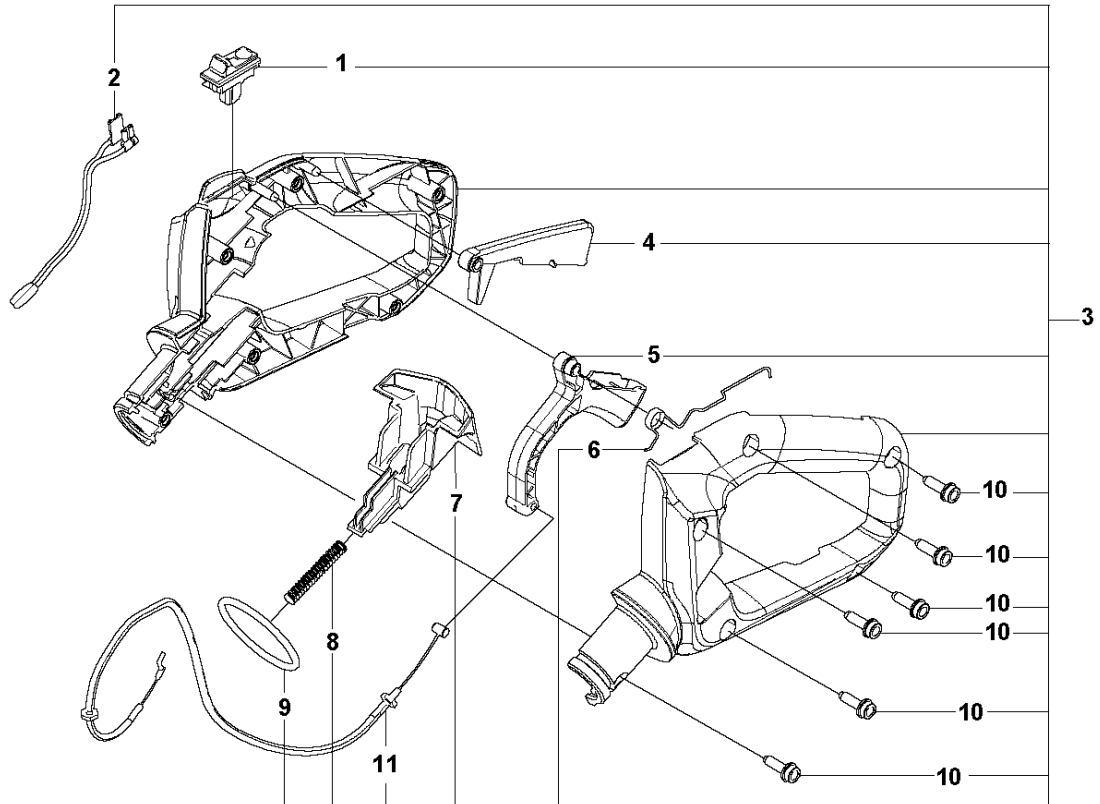

J CHTZ600R, CHTZ750R
HANDLE

HANDLE & CONTROLS

CHTZ600R, CHTZ750R

Ref	Part No	Description	Remark	QTY	KIT
1	537 41 90-01	SWITCH		1	3
2	574 48 88-06	SHORT CIRCUIT CABLE		1	3
3	597 02 40-02	REAR HANDLE		1	
4	580 27 68-02	THROTTLE LOCKOUT		1	3
5	590 05 76-02	THROTTLE CONTROL		1	3
6	590 68 66-01	SPRING		1	3
7	590 05 77-02	LOCKING BUTTON		1	3
8	504 08 98-02	RECOIL SPRING		1	3
9	575 23 20-02	O-RING		1	3
10	573 92 58-01	SCREW ITXSCFT		6	3
11	575 57 21-02	THROTTLE CABLE ASSY		1	3
12	525 75 51-01	SCREW ITXSCFM		4	
13	590 64 77-01	SPRING		4	
14	597 02 41-02	FRONT HANDLE ASSY		1	
15	521 51 81-01	SCREW		4	
16	591 15 69-02	PROTECTION		1	
17	593 88 91-02	LABEL		1