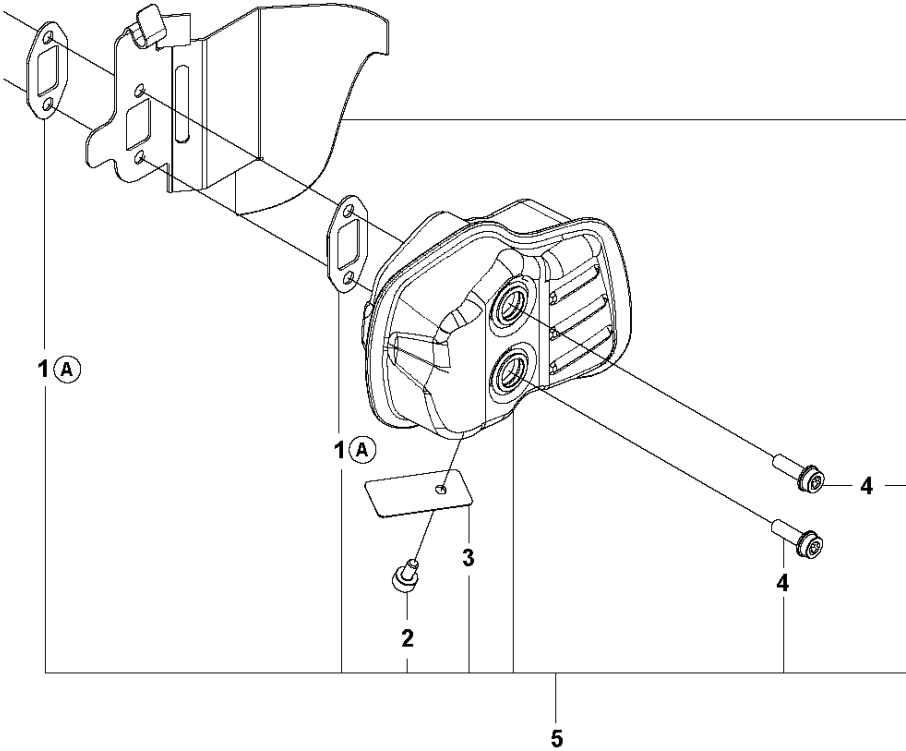

F CHTZ600R, CHTZ750R
MUFFLER

MUFFLER

CHTZ600R, CHTZ750R

Ref	Part No	Description	Remark	QTY	KIT
1	522 99 73-01	GASKET		2	5, 6
2	504 08 79-01	SCREW ITXSCM		1	5
3	525 74 16-01	SPARK ARRESTER		1	5
4	525 75 51-01	SCREW ITXSCFM		2	5
5	593 87 64-01	MUFFLER ASSY		1	
6	597 02 10-01	GASKET KIT		1