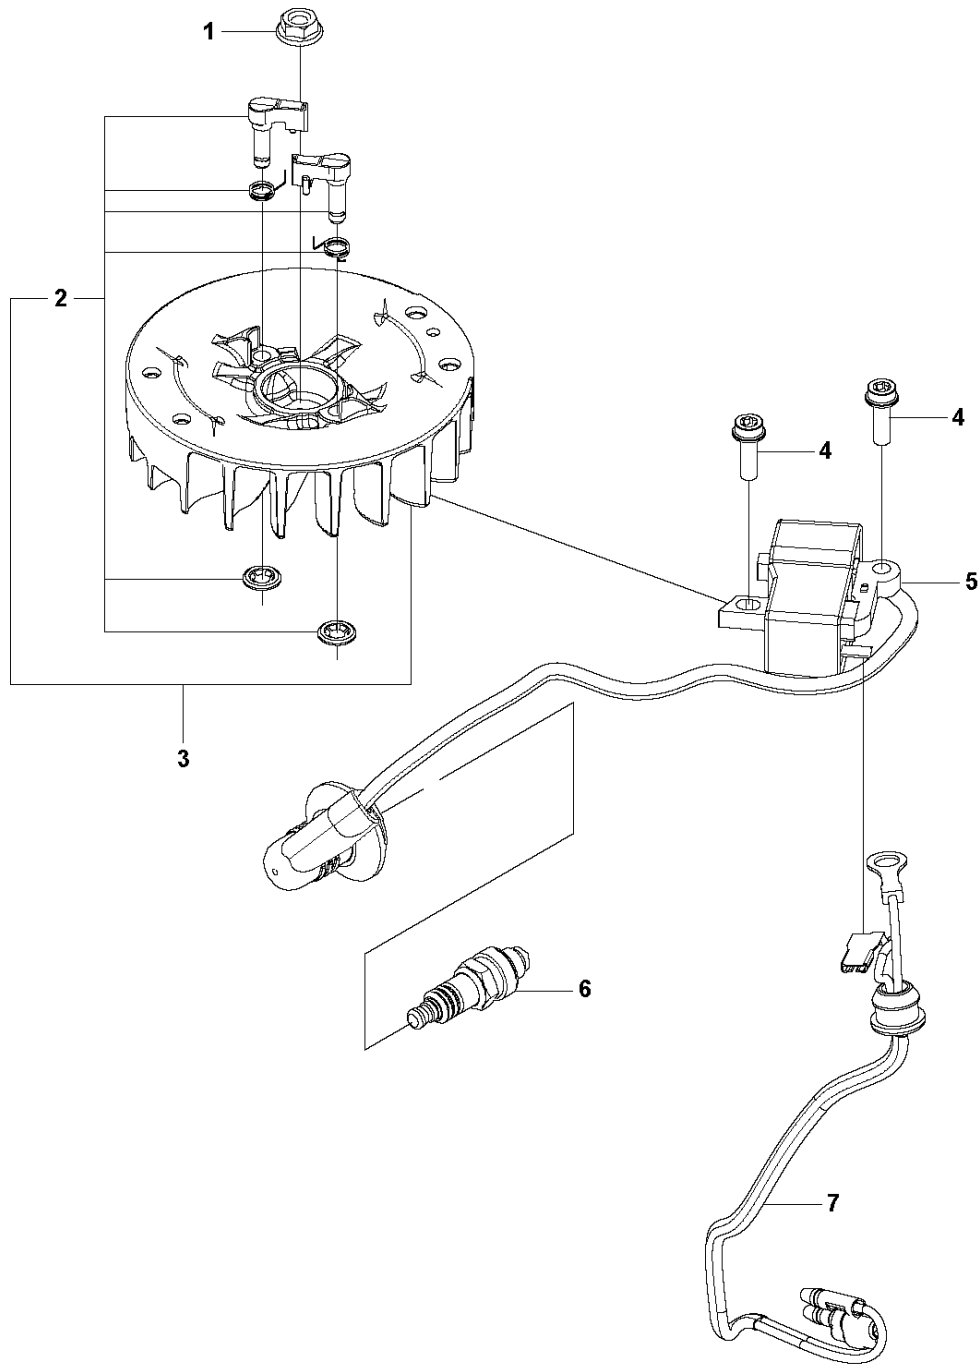

CARBURETOR & AIR FILTER

HTZ750

Ref	Part No	Description	Remark	QTY	KIT
1	597 02 91-02	FILTER COVER		1	
2	590 04 79-01	FILTER		1	
3	590 04 07-01	FILTER		1	
4	573 92 58-02	SCREW ITXSCFT		2	
5	590 04 16-01	CHOKE		1	
6	593 17 05-01	FILTER HOLDER ASSY		1	
7	577 88 24-02	GASKET		1	13
8	596 65 83-01	CARBURETTOR		1	
9	525 76 09-04	SCREW ITXSCM		4	12
10	525 54 85-01	GASKET		1	12, 13
11	573 92 58-05	SCREW ITXSCFT		2	12
12	597 02 90-01	MANIFOLD		1	
13	597 02 10-01	GASKET KIT		1	
14	588 98 60-01	CARBURETTOR KIT	CARBURETTOR	1	
15	590 74 01-01	SNAP LOCKING		1	

D HTZ750
FUEL TANK

FUEL TANK

HTZ750

Ref	Part No	Description	Remark	QTY	KIT
1	504 11 32-03	TANK CAP		1	
2	597 02 12-01	HOSE KIT		1	8
3	597 02 13-01	HOSE KIT		1	8
3	597 02 13-02	HOSE KIT	For US/CAN market	1	8
4	578 29 56-01	HOSE NIPPLE		1	8
5	597 02 14-01	HOSE KIT		1	8
6	574 60 39-01	FUEL FILTER		1	8
7	521 51 81-01	SCREW		2	
8	597 02 15-01	FUEL TANK KIT		1	
8	597 02 15-02	FUEL TANK KIT	For US/CAN market	1	

E HTZ750
IGNITION SYSTEM

IGNITION SYSTEM

HTZ750

Ref	Part No	Description	Remark	QTY	KIT
1	731 71 16-51	HEXAGON NUT FLANGE		1	
2	597 02 93-01	SCREW KIT		1	3
3	525 73 95-01	FLYWHEEL ASSY		1	
4	525 75 51-01	SCREW ITXSCFM		2	
5	585 07 40-02	IGNITION MODULE		1	
6	503 23 54-01	SPARK PLUG		1	
7	574 48 89-04	SHORT CIRCUIT CABLE		1	