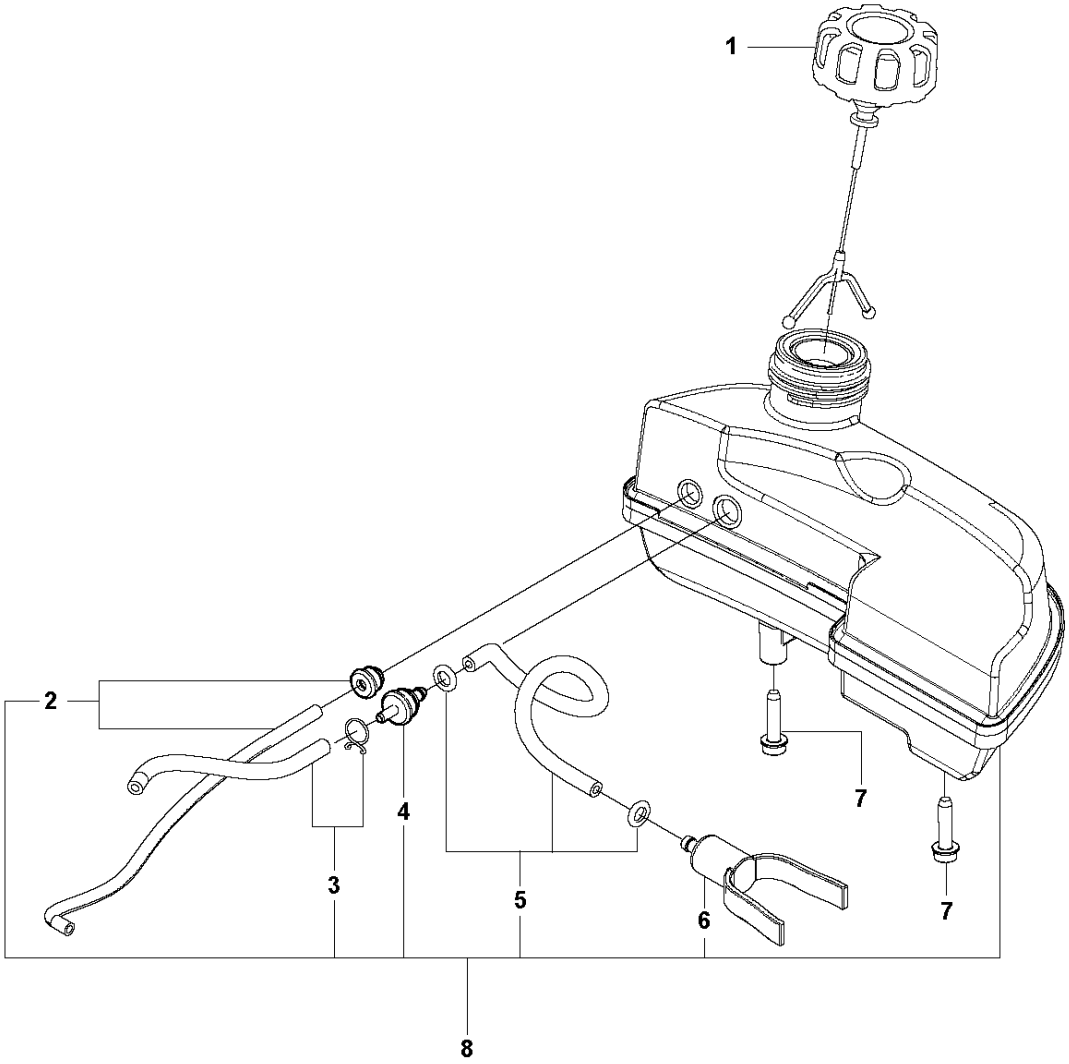

D HTZ750
FUEL TANK

FUEL TANK

HTZ750

Ref	Part No	Description	Remark	QTY	KIT
1	504 11 32-03	TANK CAP		1	
2	597 02 12-01	HOSE KIT		1	8
3	597 02 13-01	HOSE KIT		1	8
3	597 02 13-02	HOSE KIT	For US/CAN market	1	8
4	578 29 56-01	HOSE NIPPLE		1	8
5	597 02 14-01	HOSE KIT		1	8
6	574 60 39-01	FUEL FILTER		1	8
7	521 51 81-01	SCREW		2	
8	597 02 15-01	FUEL TANK KIT		1	
8	597 02 15-02	FUEL TANK KIT	For US/CAN market	1