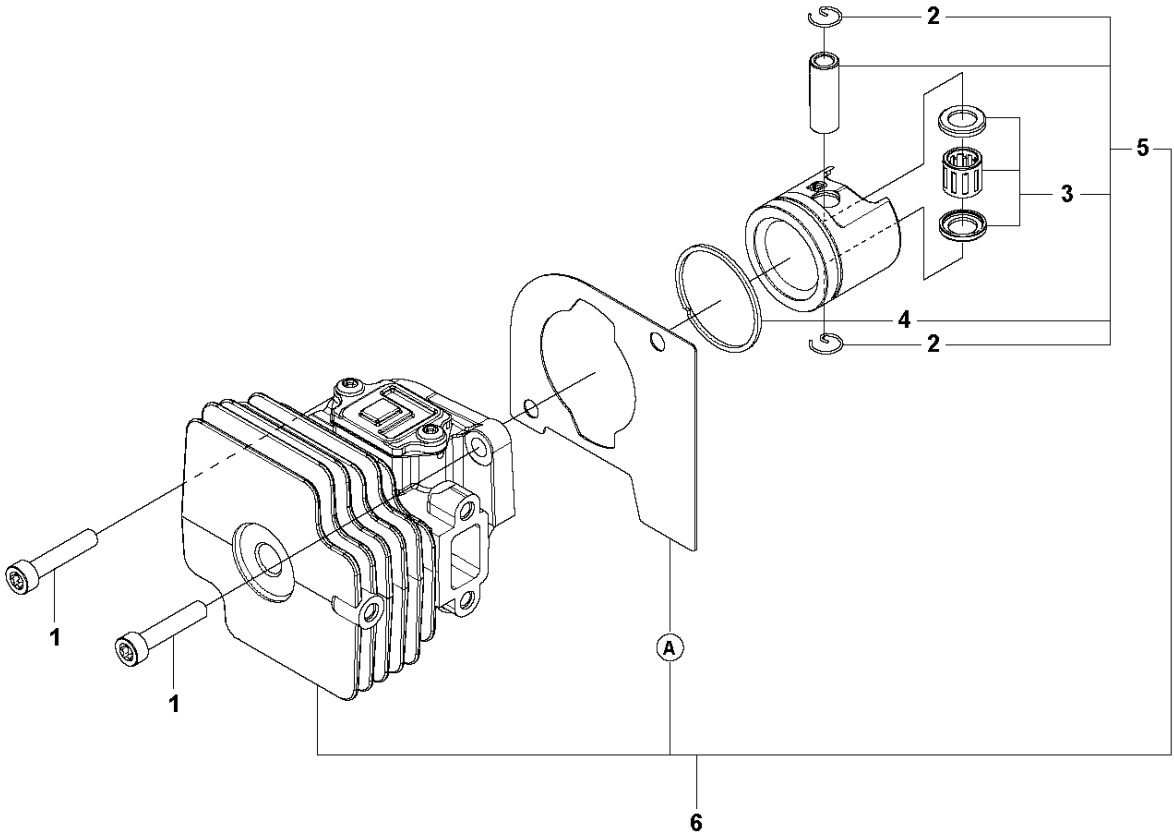

G HTZ750
CYLINDER & PISTON

CYLINDER PISTON

HTZ750

Ref	Part No	Description	Remark	QTY	KIT
1	525 82 50-01	SCREW ITXSCM		2	
2	737 44 08-00	CIRCLIP		2	5, 6
3	597 29 22-01	BEARING KIT		1	5, 6
4	505 15 58-02	PISTON RING		1	5, 6
5	510 22 36-04	PISTON ASSY		1	6
6	597 02 44-01	CYLINDER ASSY		1	
7	597 02 10-01	GASKET KIT		1	