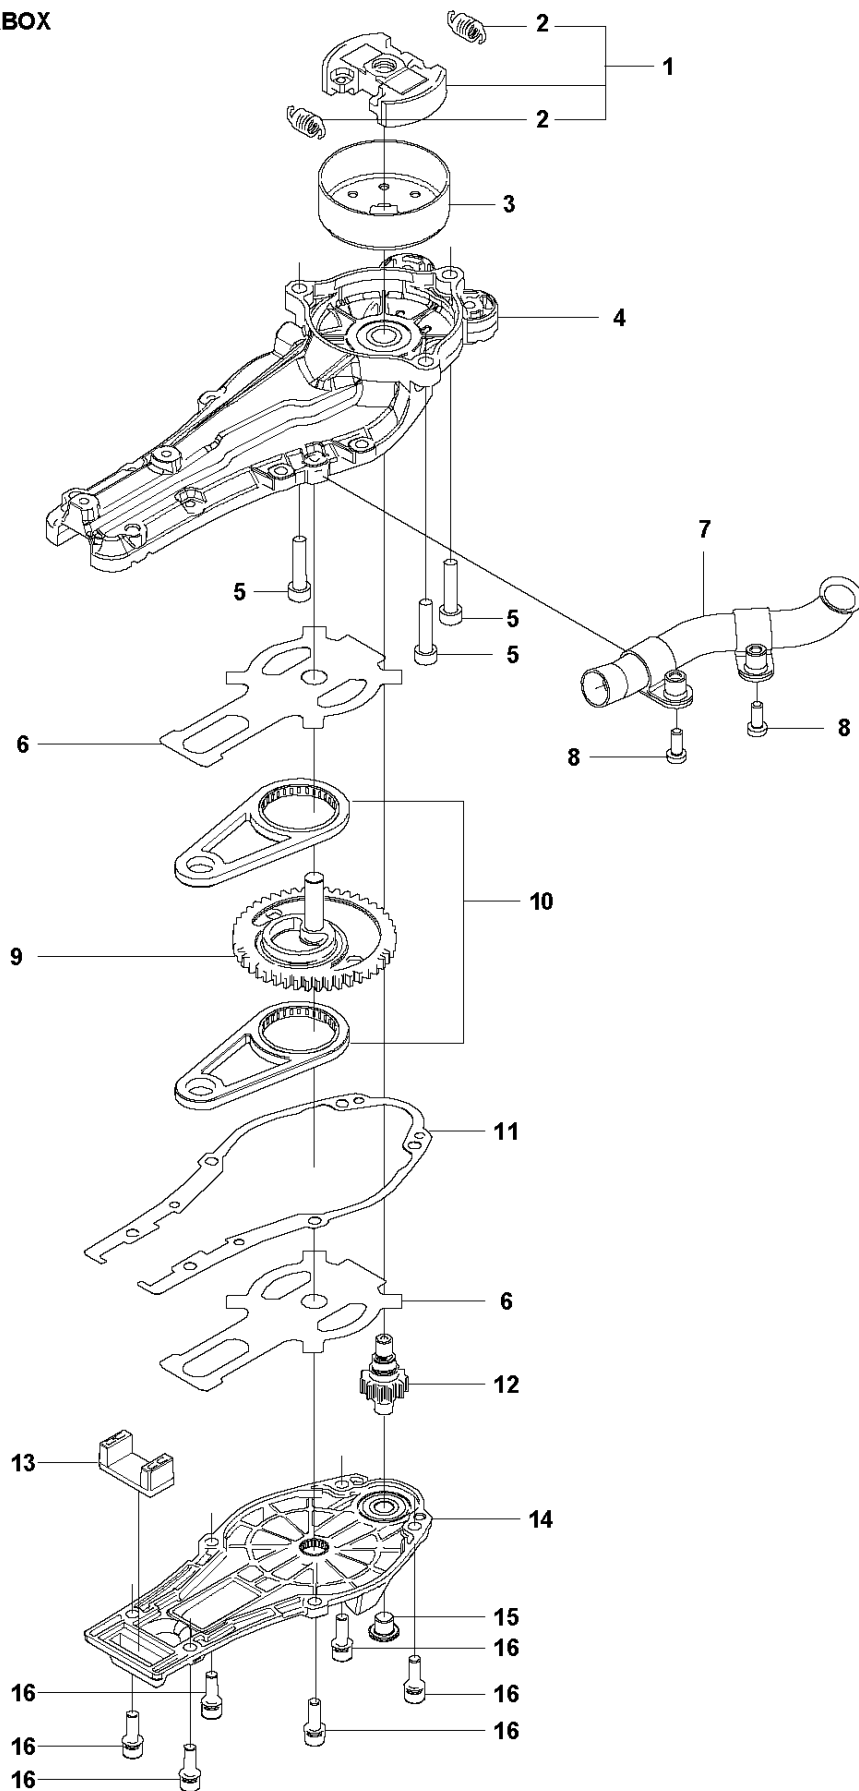

K HTZ750
CLUTCH & GEARBOX

GEAR HOUSING

HTZ750

Ref	Part No	Description	Remark	QTY	KIT
1	582 19 31-01	CLUTCH ASSY		1	
2	590 81 96-01	CLUTCH SPRING		2	1
3	590 53 64-02	CLUTCH DRUM		1	
4	597 37 17-01	GEAR HOUSING ASSY		1	
5	544 21 84-03	SCREW ITXSCM		3	
6	590 53 69-01	PLATE		1	
7	590 05 02-01	EXHAUST PIPE ASSY		1	
8	525 75 51-01	SCREW ITXSCFM		2	
9	593 65 15-01	GEAR		1	
10	597 02 17-01	ROD		1	
11	590 53 77-01	GASKET		1	
12	590 53 67-01	GEAR		1	
13	590 53 71-01	SEALING		1	
14	597 37 18-01	GEAR HOUSING ASSY		1	
15	590 64 94-01	SCREW PLUG		1	
16	575 70 10-01	SCREW		6