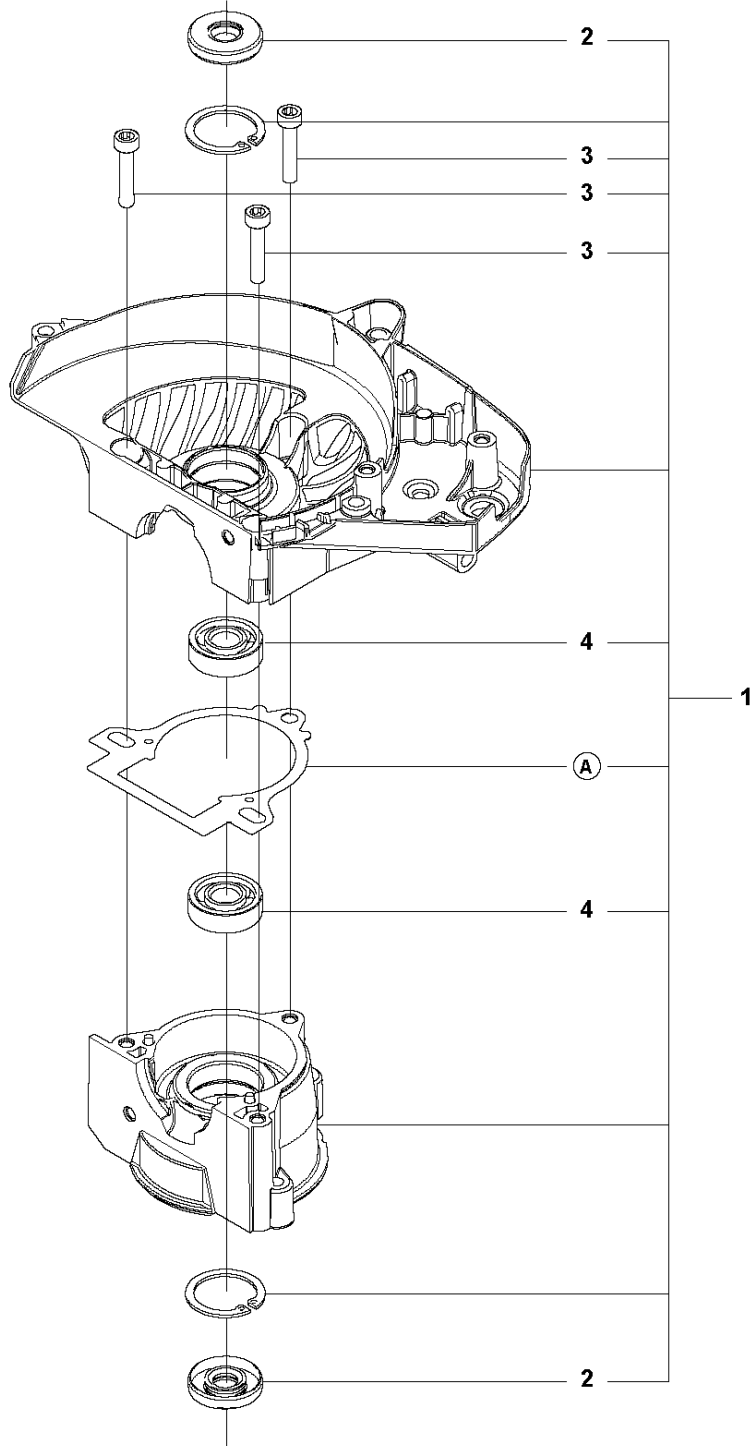

H HTZ750
CRANKCASE