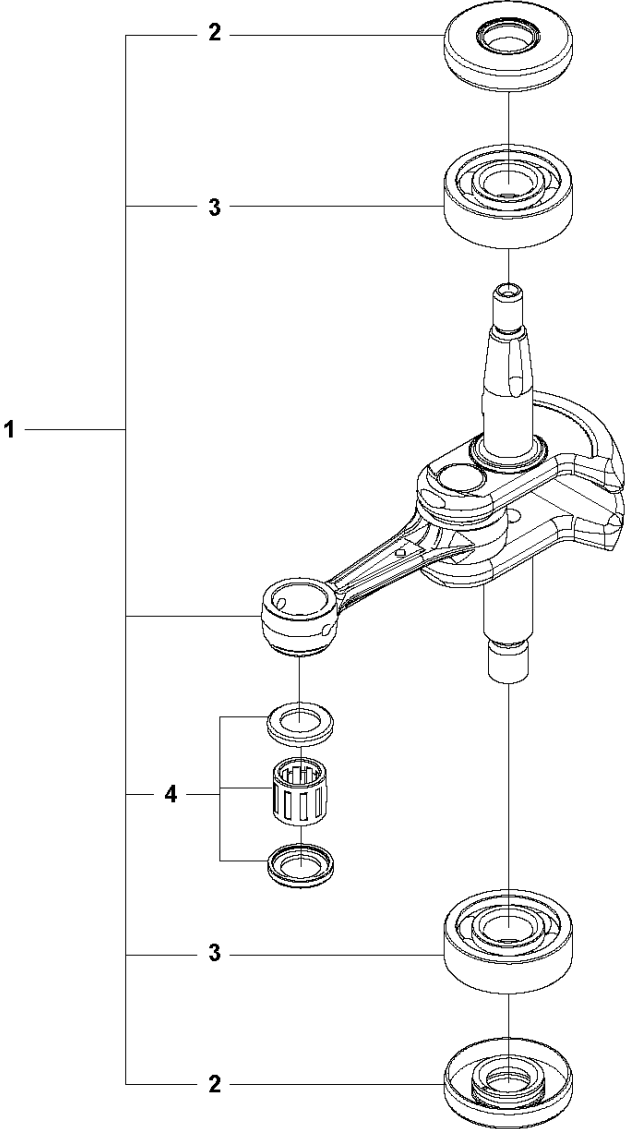

G HTZ750
CYLINDER & PISTON

CYLINDER PISTON

HTZ750

Ref	Part No	Description	Remark	QTY	KIT
1	525 82 50-01	SCREW ITXSCM		2	
2	737 44 08-00	CIRCLIP		2	5, 6
3	597 29 22-01	BEARING KIT		1	5, 6
4	505 15 58-02	PISTON RING		1	5, 6
5	510 22 36-04	PISTON ASSY		1	6
6	597 02 44-01	CYLINDER ASSY		1	
7	597 02 10-01	GASKET KIT		1	

H HTZ750
CRANKCASE

5

CRANKCASE

HTZ750

Ref	Part No	Description	Remark	QTY	KIT
1	597 02 36-01	CRANKCASE ASSY		1	
2	525 63 73-01	SEALING RING		2	1
3	525 82 50-01	SCREW ITXSCM		3	1
4	525 72 84-01	BALL BEARING		2	1
5	597 02 10-01	GASKET KIT		1	

**HTZ750
CRANK SHAFT**

CRANKSHAFT

HTZ750

Ref	Part No	Description	Remark	QTY	KIT
1	577 67 00-02	CRANKSHAFT KIT		1	
2	525 63 73-01	SEALING RING		2	1
3	525 72 84-01	BALL BEARING		2	1
4	575 50 49-01	NEEDLE BEARING		1	1

J HTZ750
HANDLE

HANDLE & CONTROLS

HTZ750

Ref	Part No	Description	Remark	QTY	KIT
1	577 07 19-11	THROTTLE HANDLE ASSY		1	27
2	537 41 90-01	SWITCH		1	27
3	503 20 07-82	SCREW IHSCFM		1	27
4	537 17 43-01	SPRING		1	1, 27
5	506 49 51-02	THROTTLE LOCKOUT		1	1, 27
6	585 06 59-01	BUTTON		1	1, 27
7	503 22 10-13	HEXAGON NUT		1	27
8	503 21 66-74	SCREW IHSCF		1	1, 27
9	537 17 42-01	SPRING THROTTLE TRIG		1	1, 27
10	506 49 50-02	THROTTLE CONTROL		6	1, 27
11	592 72 69-01	WIRE		1	27
12	502 21 12-01	STAPLE		4	
13	506 68 65-01	ABSORBER		4	
14	590 78 47-01	HANDLEBAR		1	
15	590 72 37-01	BRACKET		1	
16	590 71 47-01	SLEEVE		2	
17	581 49 98-01	BOLT		1	
18	525 82 50-01	SCREW ITXSCM		1	
19	506 68 67-01	HUB CAP		2	
20	590 92 41-01	HOLDER		2	
21	525 63 36-01	ANTIVIBRATION ELEMENT		4	
22	544 21 84-05	SCREW ITXSCM		2	
23	590 71 32-02	FRONT HANDLE		1	
24	591 47 10-01	HANDLE GRIP		1	
25	503 23 00-35	WASHER		1	
26	521 51 81-01	SCREW		1	
27	577 07 19-08	THROTTLE HANDLE ASSY		1	
28	593 88 93-01	LABEL		1	