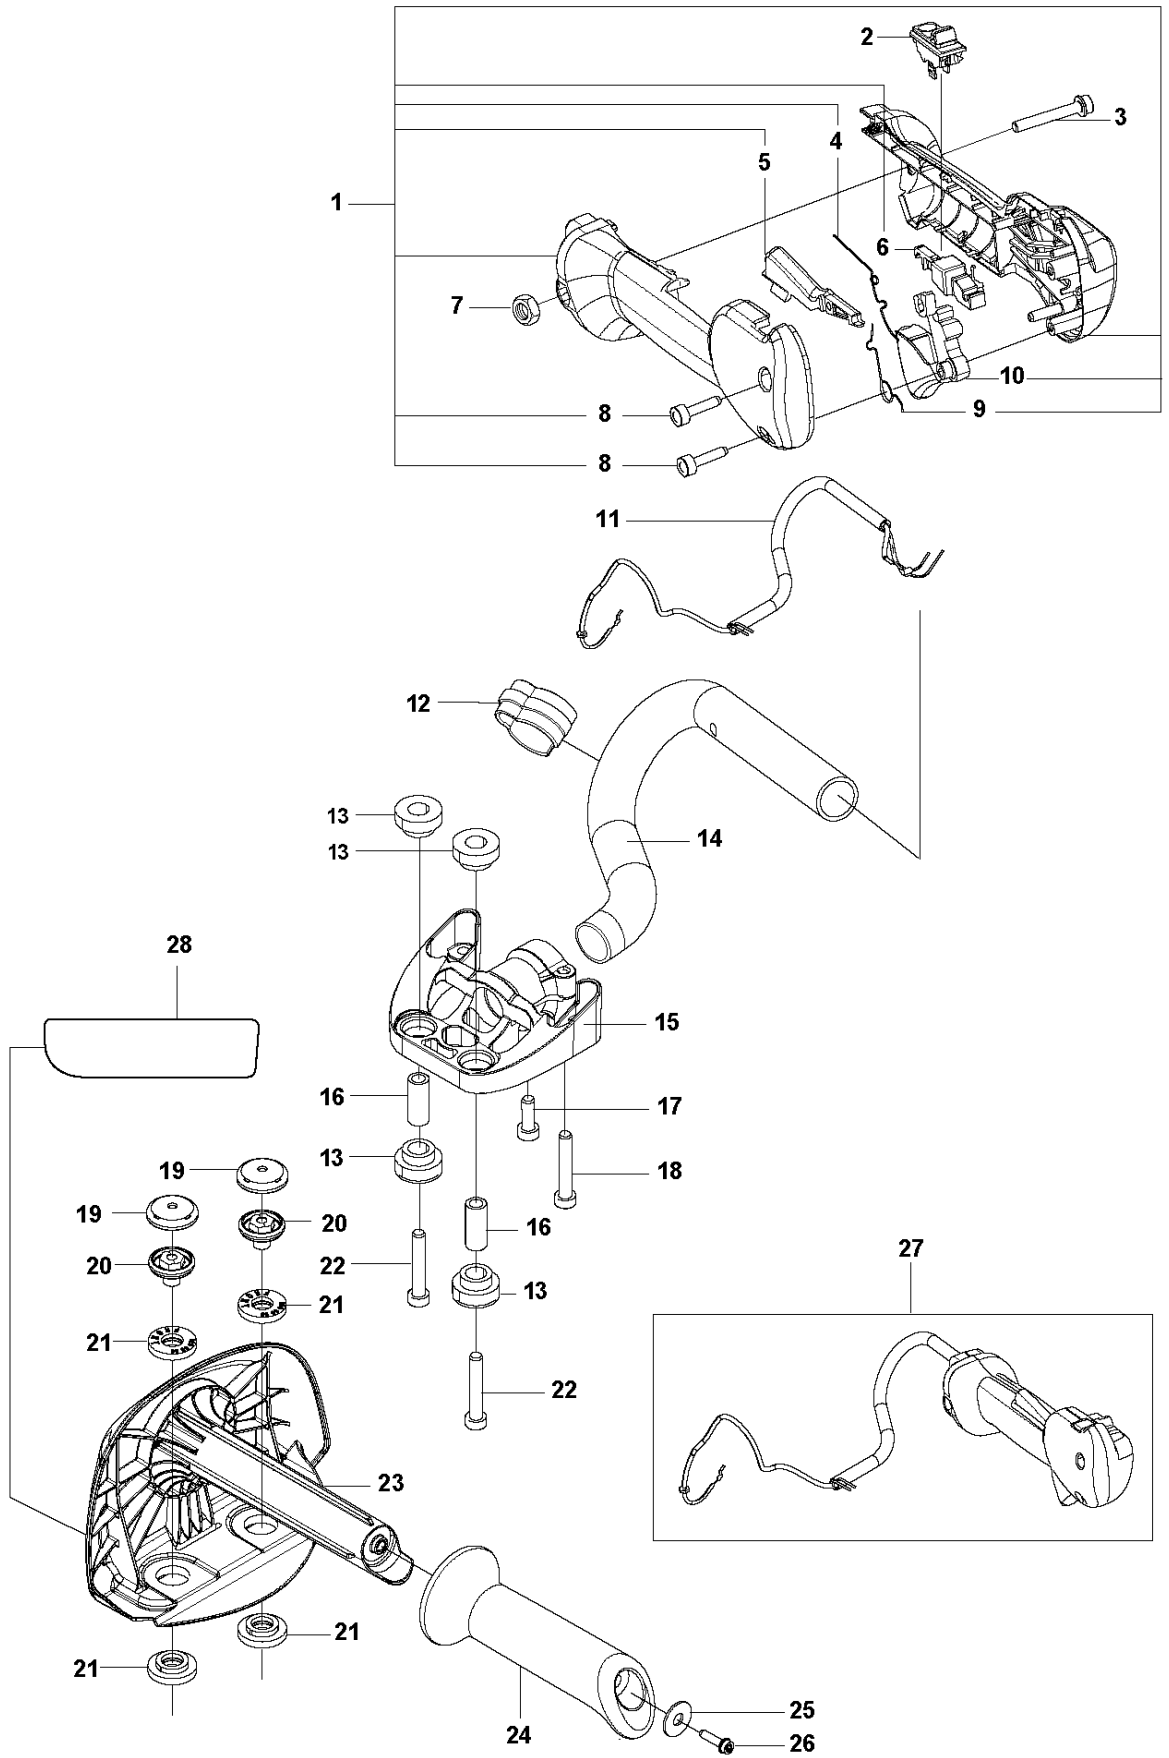

**HTZ750
CRANK SHAFT**

CRANKSHAFT

HTZ750

Ref	Part No	Description	Remark	QTY	KIT
1	577 67 00-02	CRANKSHAFT KIT		1	
2	525 63 73-01	SEALING RING		2	1
3	525 72 84-01	BALL BEARING		2	1
4	575 50 49-01	NEEDLE BEARING		1	1

J HTZ750
HANDLE

HANDLE & CONTROLS

HTZ750

Ref	Part No	Description	Remark	QTY	KIT
1	577 07 19-11	THROTTLE HANDLE ASSY		1	27
2	537 41 90-01	SWITCH		1	27
3	503 20 07-82	SCREW IHSCFM		1	27
4	537 17 43-01	SPRING		1	1, 27
5	506 49 51-02	THROTTLE LOCKOUT		1	1, 27
6	585 06 59-01	BUTTON		1	1, 27
7	503 22 10-13	HEXAGON NUT		1	27
8	503 21 66-74	SCREW IHSCF		1	1, 27
9	537 17 42-01	SPRING THROTTLE TRIG		1	1, 27
10	506 49 50-02	THROTTLE CONTROL		6	1, 27
11	592 72 69-01	WIRE		1	27
12	502 21 12-01	STAPLE		4	
13	506 68 65-01	ABSORBER		4	
14	590 78 47-01	HANDLEBAR		1	
15	590 72 37-01	BRACKET		1	
16	590 71 47-01	SLEEVE		2	
17	581 49 98-01	BOLT		1	
18	525 82 50-01	SCREW ITXSCM		1	
19	506 68 67-01	HUB CAP		2	
20	590 92 41-01	HOLDER		2	
21	525 63 36-01	ANTIVIBRATION ELEMENT		4	
22	544 21 84-05	SCREW ITXSCM		2	
23	590 71 32-02	FRONT HANDLE		1	
24	591 47 10-01	HANDLE GRIP		1	
25	503 23 00-35	WASHER		1	
26	521 51 81-01	SCREW		1	
27	577 07 19-08	THROTTLE HANDLE ASSY		1	
28	593 88 93-01	LABEL		1	