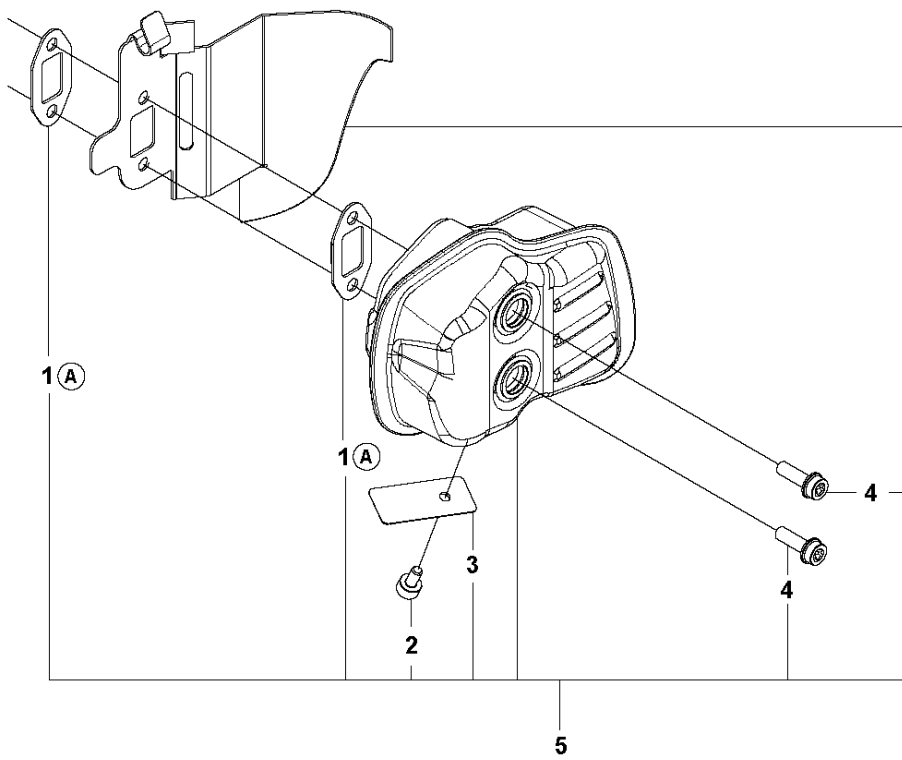

F HTZ750
MUFFLER

MUFFLER

HTZ750

Ref	Part No	Description	Remark	QTY	KIT
1	522 99 73-01	GASKET		2	5, 6
2	504 08 79-01	SCREW ITXSCM		1	5
3	525 74 16-01	SPARK ARRESTER		1	5
4	525 75 51-01	SCREW ITXSCFM		2	5
5	593 87 64-01	MUFFLER ASSY		1	
6	597 02 10-01	GASKET KIT		1