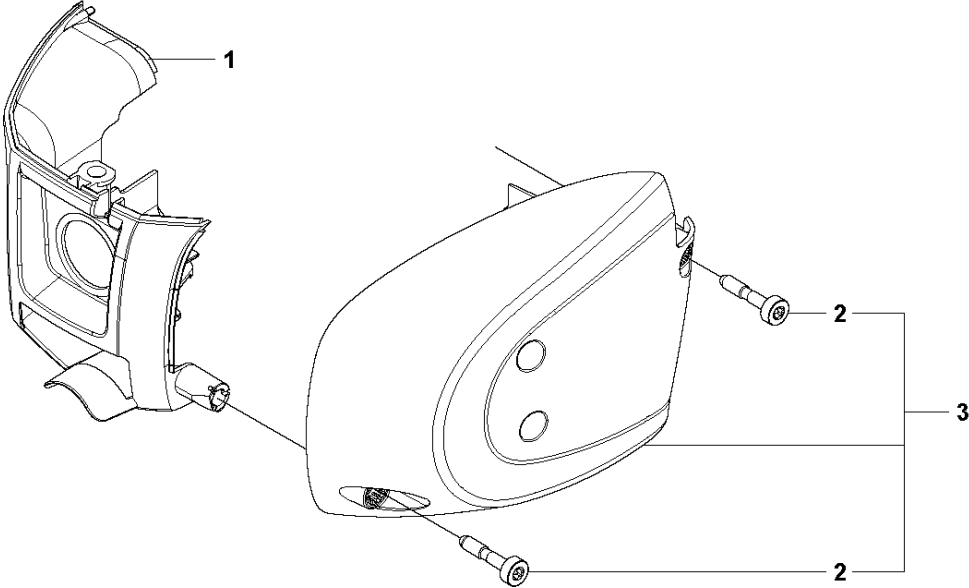

B HTZ750
CYLINDER COVER

CYLINDER COVER

HTZ750

Ref	Part No	Description	Remark	QTY	KIT
1	590 04 99-02	CYLINDER COVER		1	
2	504 08 80-01	SCREW ITXSCM		2	3
3	597 02 06-02	HEAT PROTECTOR		1