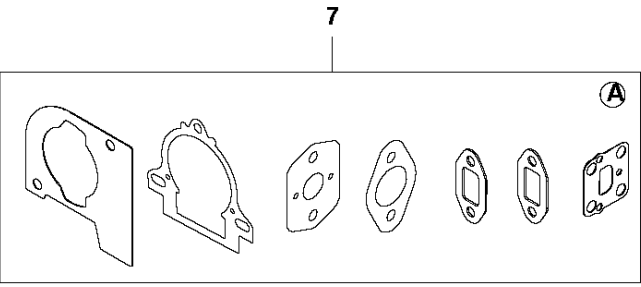

G HTZ750
CYLINDER & PISTON

CYLINDER PISTON

HTZ750

Ref	Part No	Description	Remark	QTY	KIT
1	525 82 50-01	SCREW ITXSCM		2	
2	737 44 08-00	CIRCLIP		2	5, 6
3	597 29 22-01	BEARING KIT		1	5, 6
4	505 15 58-02	PISTON RING		1	5, 6
5	510 22 36-04	PISTON ASSY		1	6
6	597 02 44-01	CYLINDER ASSY		1	
7	597 02 10-01	GASKET KIT		1	