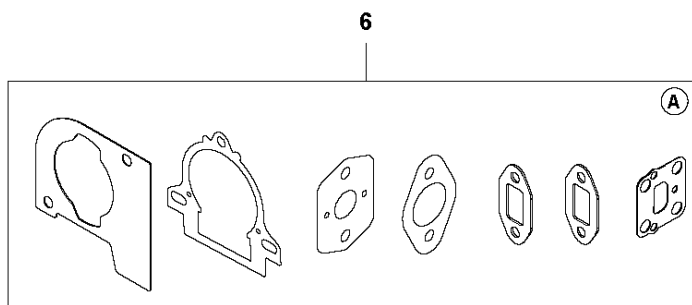

F HTZ750
MUFFLER

MUFFLER

HTZ750

Ref	Part No	Description	Remark	QTY	KIT
1	522 99 73-01	GASKET		2	5, 6
2	504 08 79-01	SCREW ITXSCM		1	5
3	525 74 16-01	SPARK ARRESTER		1	5
4	525 75 51-01	SCREW ITXSCFM		2	5
5	593 87 64-01	MUFFLER ASSY		1	
6	597 02 10-01	GASKET KIT		1