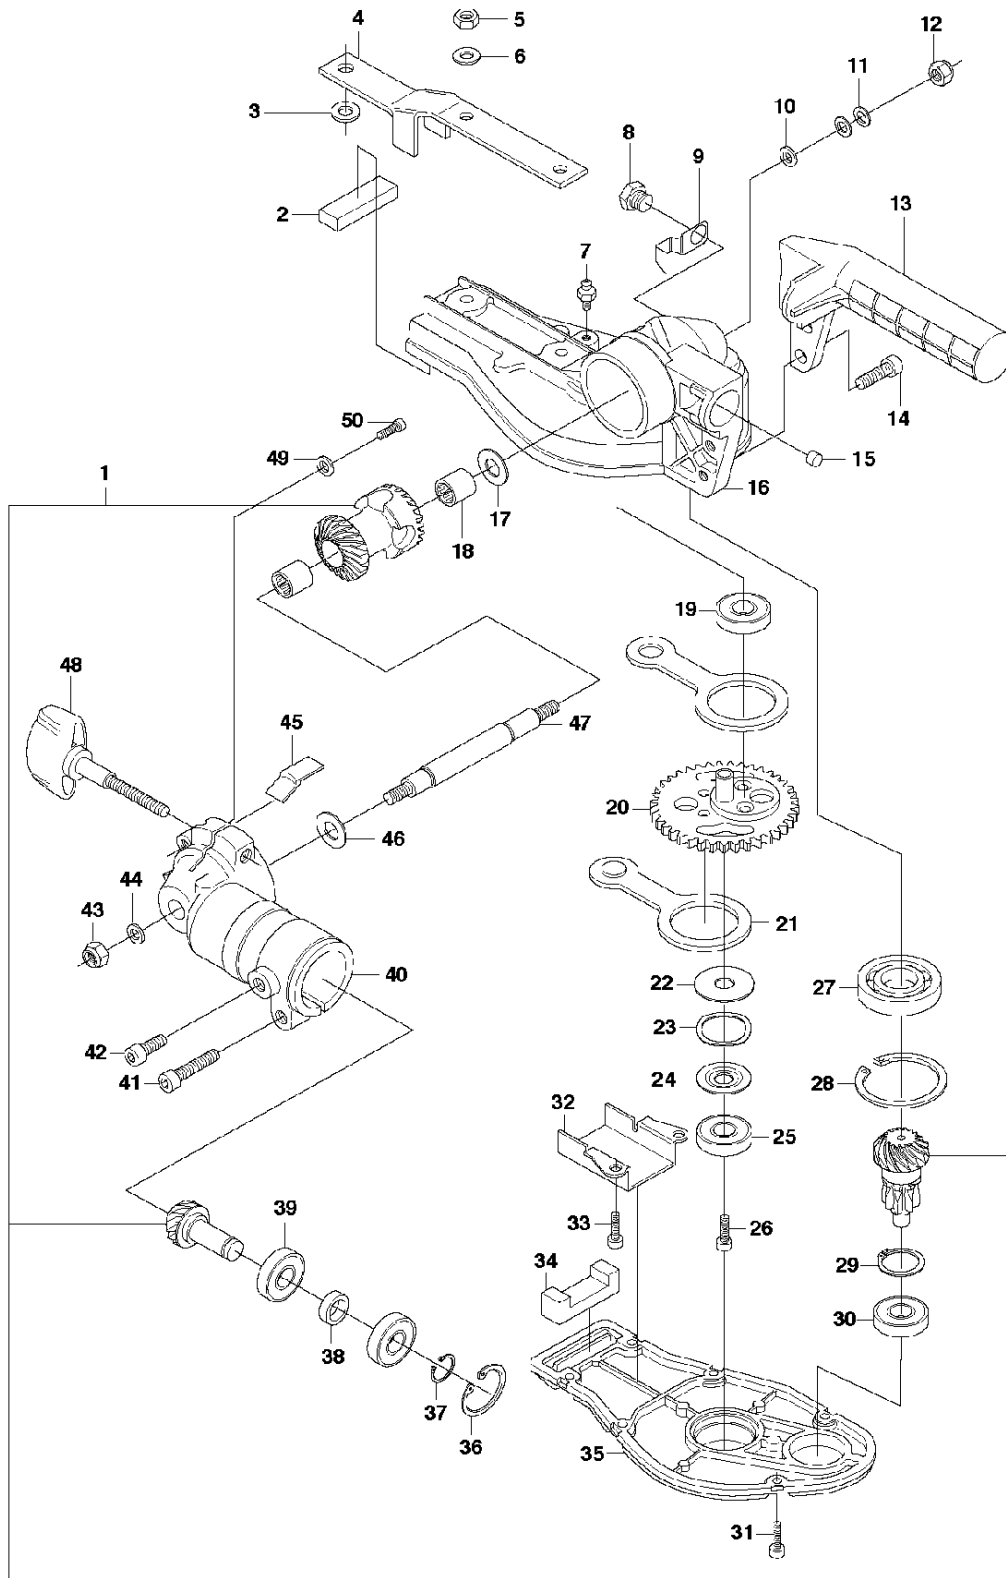

LRT-EX110 / LRT-EX850
GEAR

GEARS

HEDGETRIMMER ATTACHMENT LRT-EX110 (590683801)

Ref	Part No	Description	Remark	QTY KIT
1	544 06 40-01	GEAR WHEEL		1
2	575 74 63-01	GASKET		1
3	734 11 65-41	WASHER		1
4	537 23 21-01	BASEPLATE		1
5	503 22 10-12	HEXAGON NUT		2
6	734 11 46-01	WASHER		2
7	738 88 10-01	LUBRICATION NIPPLE		1
8	537 41 66-01	PLUG		1
9	544 00 04-01	STOP		1
10	734 11 52-01	WASHER		1
11	737 38 52-00	DISC SPRING		2
12	732 25 16-01	HEXAGON LOCKING NUT		1
13	537 23 30-01	HANDLE	LRT-EX850	1
14	725 53 68-55	SCREW IHSCM	LRT-EX850	2
15	544 09 31-01	PLUG		1
16	537 23 17-01	GEAR HOUSING		1
17	537 29 42-01	WASHER		1
18	537 23 36-01	NEEDLE BEARING		2
19	738 21 98-04	BALL BEARING		1
20	537 23 28-01	GEAR WHEEL		1
21	537 23 20-01	CONNECTING ROD		2
22	537 40 48-01	WASHER		1
23	503 23 03-02	WASHER		1
24	537 34 18-01	WASHER		1
25	738 21 98-04	BALL BEARING		1
26	725 53 23-05	SCREW IHSCM		1
27	537 40 64-02	BALL BEARING		1
28	735 31 33-10	CIRCLIP		1
29	735 31 19-00	CIRCLIP		1
30	738 21 98-04	BALL BEARING		1
31	725 52 91-01	SCREW IHSCM		6
32	537 34 15-01	GUIDE PLATE		1
33	725 52 87-55	SCREW IHSCM		2
34	575 74 63-01	GASKET		1
35	537 23 18-01	HUB CAP		1
36	735 31 25-10	CIRCLIP		1
37	735 31 11-00	CIRCLIP		1
38	537 23 37-01	SPACER		1
39	738 21 99-04	BALL BEARING		2
40	537 23 16-01	GEAR HOUSING		1
41	503 20 07-25	SCREW IHSCFM		1
42	503 20 14-12	SCREW IHSCFMO		1
43	732 25 16-01	HEXAGON LOCKING NUT		1
44	734 11 52-01	WASHER		1
45	537 39 49-01	SEALING		1
46	537 29 42-01	WASHER		1
47	537 23 26-01	SHAFT		1
48	537 44 23-01	KNOB		1
49	734 11 46-01	WASHER		1
50	725 53 29-55	SCREW IHSCM		1