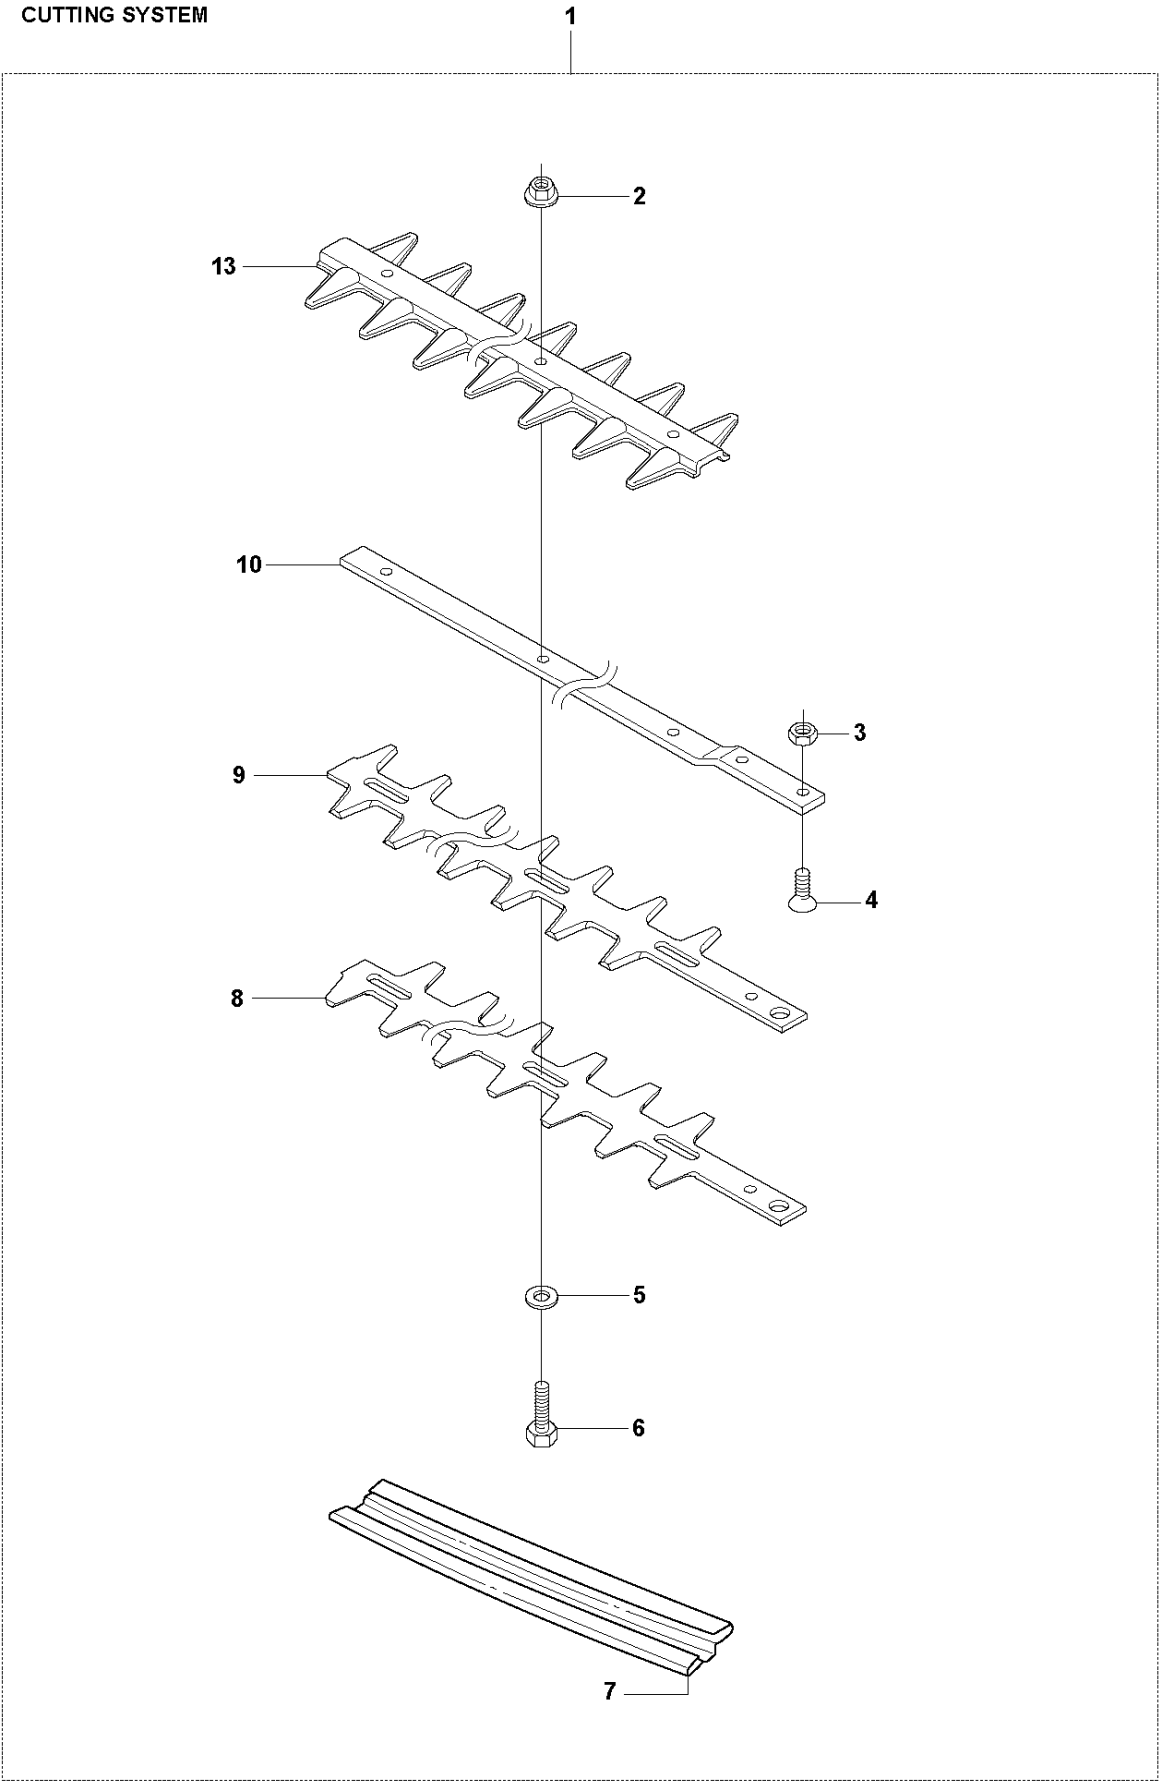

LRT-EX110
CUTTING SYSTEM

CUTTING EQUIPMENT

HEDGETRIMMER ATTACHMENT LRT-EX110 (590683801)

Ref	Part No	Description	Remark	QTY KIT	
1	505 06 55-02	CUTTING DECK		1	
2	503 22 00-06	HEXAGON NUT		4	1
3	503 22 10-12	HEXAGON NUT		2	1
4	725 63 31-55	SCREW IHCSFM		2	1
5	503 23 00-24	WASHER		4	1
6	589 30 89-01	SCREW		4	1
7	581 25 93-04	TRANSPORT GUARD		1	1
8	505 06 48-01	BLADE		1	1
9	505 06 48-01	BLADE		1	1
10	537 28 39-01	BEAM		1	1
13	537 28 44-01	PROTECTIVE PLATE		1	1