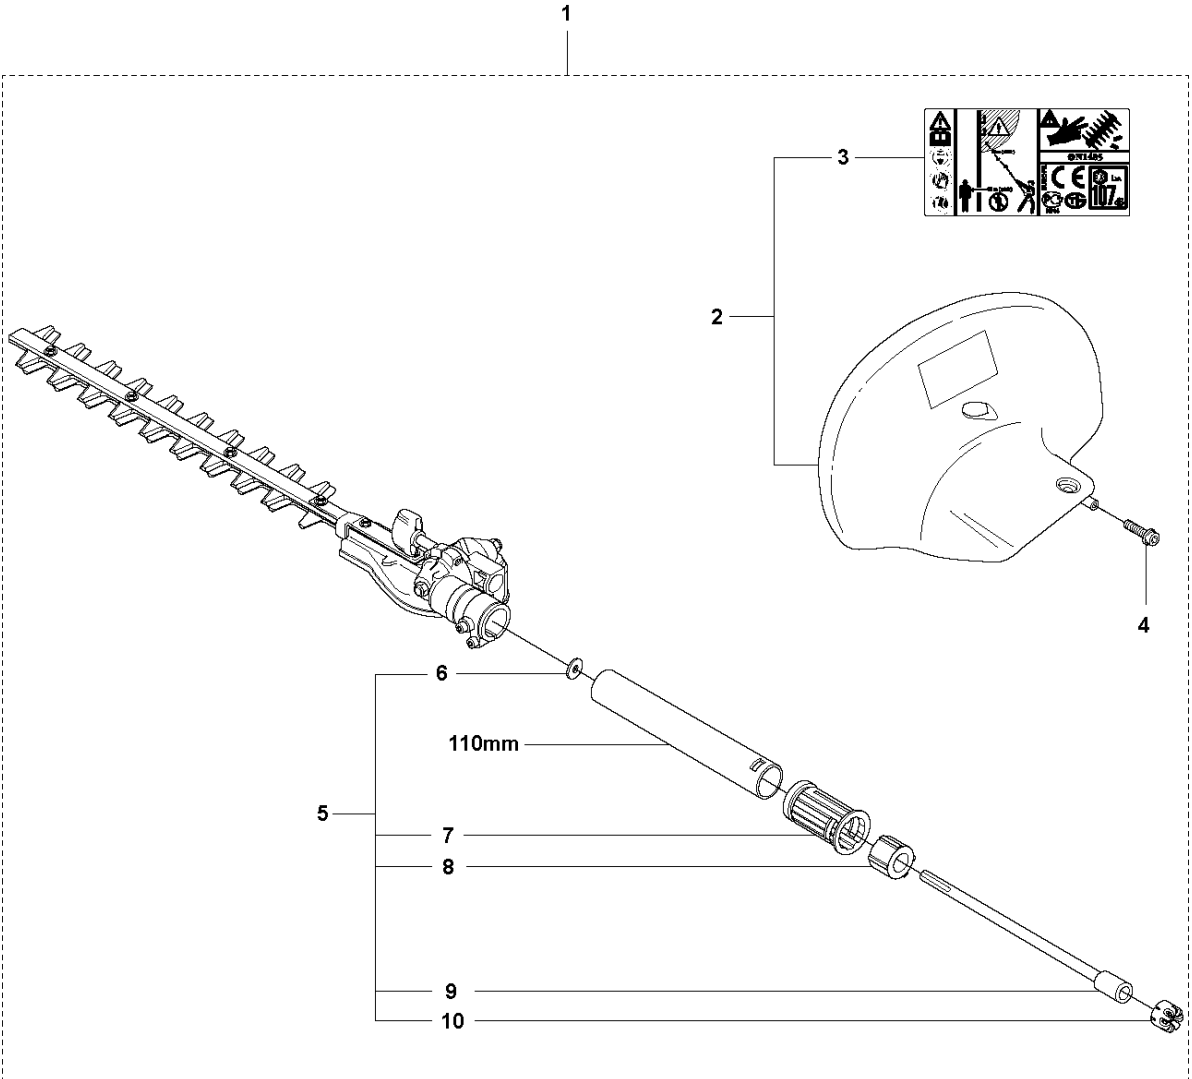

SPARE PARTS LIST

ACCESSORIES AND TOOLS

HEDGETRIMMER ATTACHMENT
LRT-EX110 (590683801)

LRT-EX110
HEDGETRIMMER ATTACHMENT

ATTACHMENTS

HEDGETRIMMER ATTACHMENT LRT-EX110 (590683801)

Ref	Part No	Description	Remark	QTY	KIT
1	537 19 66-05	ATTACHMENT		1	
2	544 11 89-06	HAND GUARD		1	
3	587 11 37-02	LABEL		1	1, 2
4	503 21 75-16	SCREW IHSCFT		1	1, 2
5	588 62 94-02	TUBE DRIVESHAFT ASSY		1	1
6	735 58 55-01	WASHER		1	1, 5
7	587 41 46-01	PLUG		1	1, 5
8	503 78 52-02	SUPPORTING BEARING		1	1, 4
9	587 41 19-01	DRIVE SHAFT		1	1, 5
10	583 93 83-01	CLIP		1	1, 5