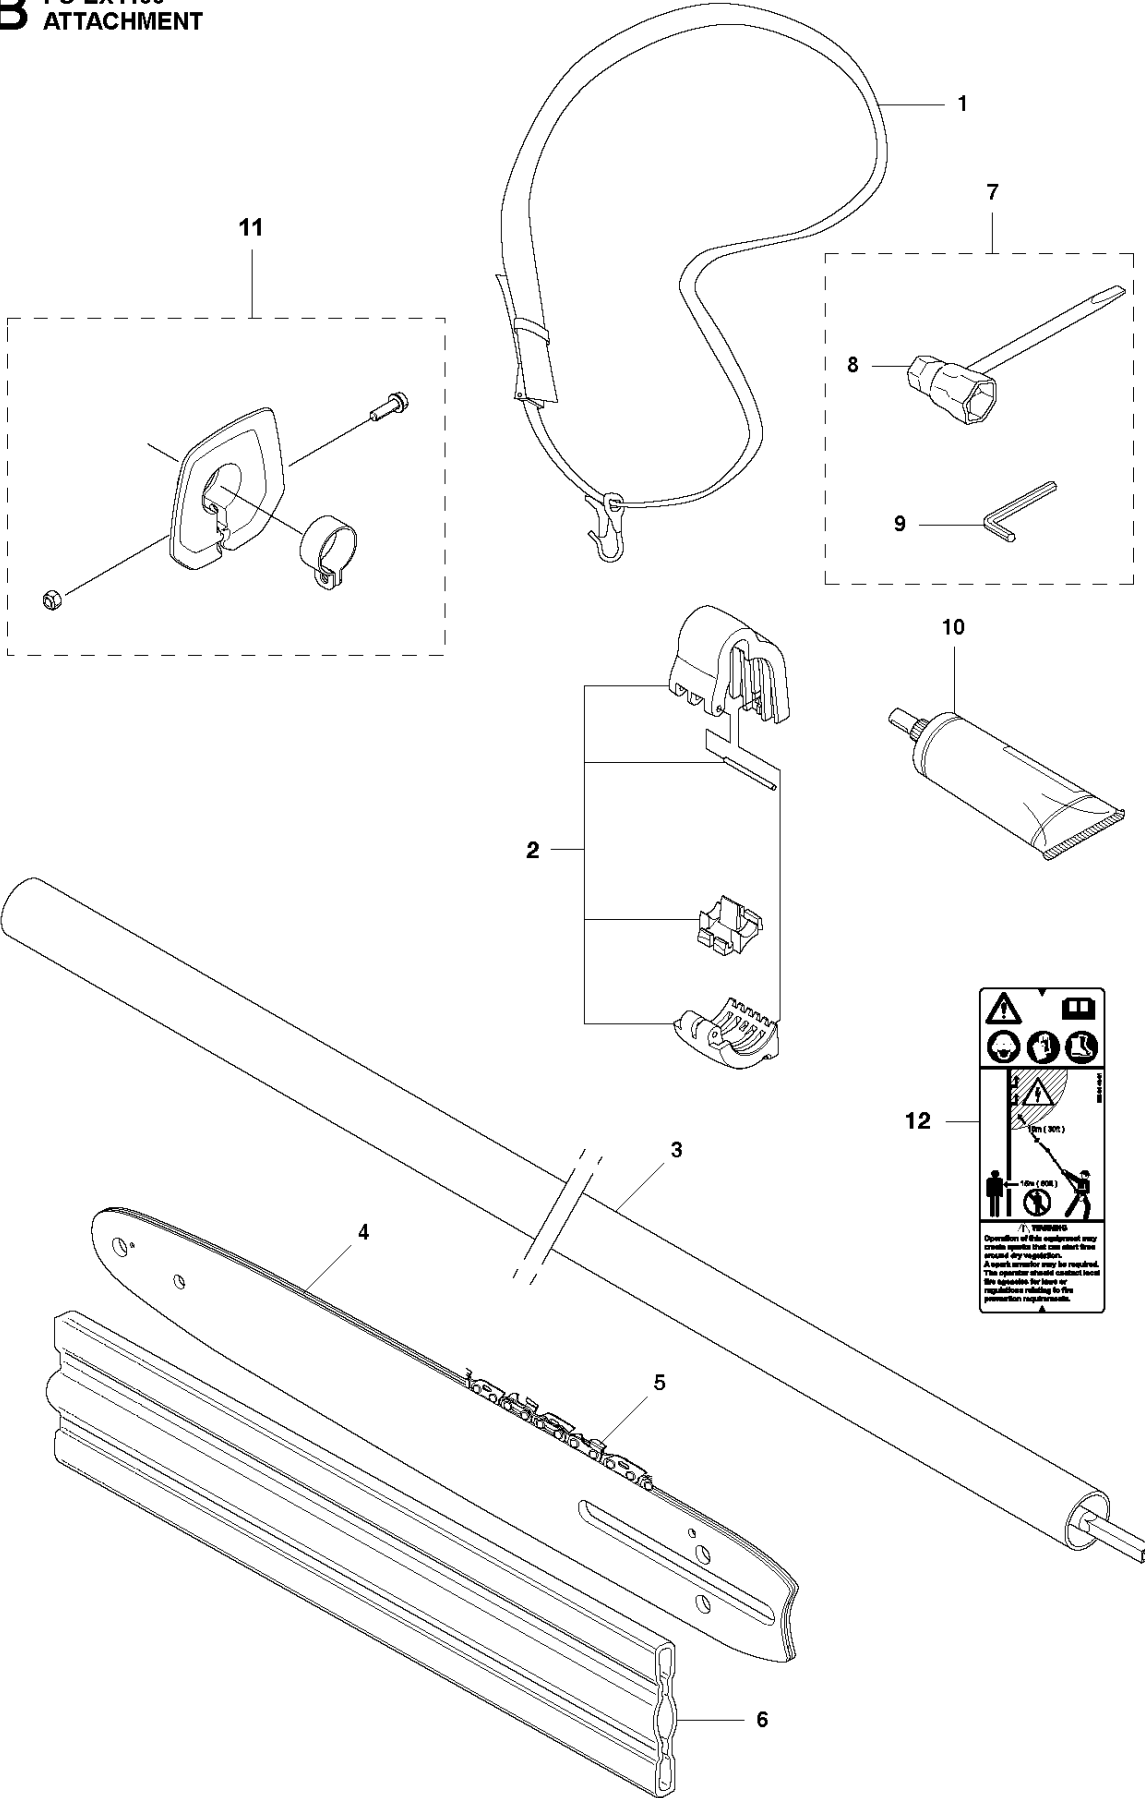

B PS-EX1100 ATTACHMENT

ATTACHMENTS

POLE SAW ATTACHMENT PS-EX1100 (590684001)

Ref	Part No	Description	Remark	QTY	KIT
1	537 21 62-01	HARNESS		1	
2	537 35 36-02	LOOP		1	
3	587 97 21-04	TUBE ASSY		1	
4	592 95 06-44	BAR	10", 1/4" - 1,3 mm	1	
5	501 84 40-58	SAW CHAIN	10", 1/4" - 1,3 mm. 58DL	1	
5	501 84 40-64	SAW CHAIN	12", 1/4" - 1,3 mm. 64DL	1	
5	591 10 84-44	SAW CHAIN	12", 3/8", mini 1,3 (US only)	1	
6	537 12 99-01	BAR GUARD		1	
7	544 04 42-06	ACCESSORY BAG		1	
8	501 69 17-01	COMBINATION WRENCH		1	7
9	502 21 58-01	WRENCH		1	7
10	579 06 49-01	GREASE		1	
11	579 48 86-02	HAND GUARD ASSY		1	
12	585 94 40-01	DECAL		1