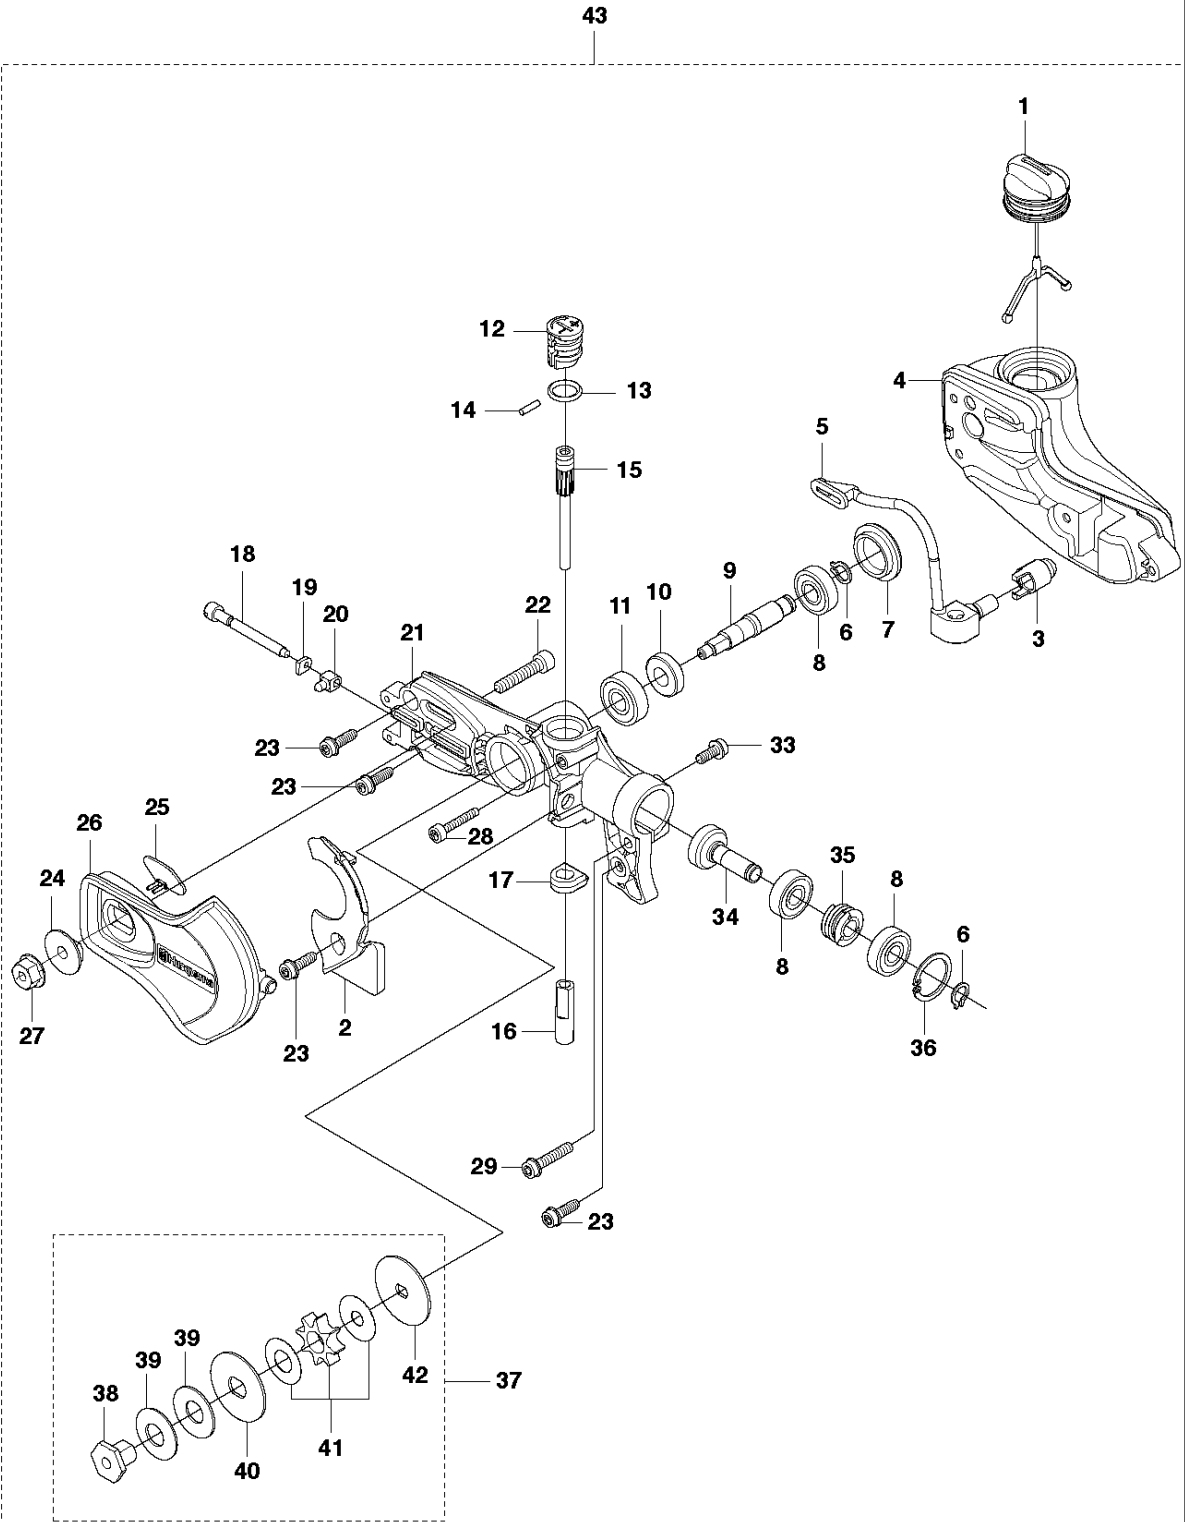

SPARE PARTS LIST

ACCESSORIES AND TOOLS

POLE SAW ATTACHMENT PS-EX1100
(590684001)

A PS-EX1100
SAW HEAD

SAW HEAD

POLE SAW ATTACHMENT PS-EX1100 (590684001)

Ref	Part No	Description	Remark	QTY	KIT
1	577 87 86-03	TANK CAP ASSY		1	43
2	525 61 31-01	COVER		1	43
3	510 04 43-01	OIL SCREEN		1	43
4	577 66 70-01	OIL TANK		1	43
5	525 49 06-01	OIL HOSE		1	43
6	735 31 11-00	CIRCLIP		2	43
7	574 82 98-01	COVER		1	43
8	738 21 99-04	BALL BEARING		3	43
9	525 49 04-01	SHAFT		1	43
10	575 35 56-01	GEAR WHEEL		1	43
11	738 21 00-04	BALL BEARING		1	43
12	525 48 16-01	KNOB		1	43
13	740 43 10-14	O-RING		1	43
14	503 24 09-11	NEEDLE ROLLER		1	43
15	540 05 79-01	PUMP PISTON		1	43
16	537 15 48-01	PUMP CYLINDER		1	43
17	576 39 59-01	FASTENER		1	43
18	501 81 92-01	SCREW		1	43
19	501 45 27-02	LOCK NUT		1	43
20	501 45 41-01	NUT		1	43
21	523 85 37-02	GEAR HOUSING		1	43
22	576 83 10-01	SCREW IHSCM		1	43
23	573 92 58-01	SCREW ITXSCFT		3	43
24	525 49 07-01	BUSHING		1	43
25	574 40 47-01	RUBBER		1	43
26	525 48 14-01	COVER		1	43
27	503 22 00-07	HEXAGON NUT		4	43
28	525 76 09-05	SCREW ITXSCM		1	43
29	525 75 51-04	SCREW ITXSCFM		1	43
33	525 75 51-05	SCREW ITXSCFM		1	43
34	575 35 55-01	PINION		1	43
35	525 48 97-01	WORM GEAR		1	43
36	735 31 25-10	CIRCLIP		1	43
37	585 48 31-01	SPROCKET	for 1/4" Chain	1	43
37	585 48 31-02	SPROCKET	for 3/8" chain (US only)	1	43
38	580 76 04-01	NUT		1	37, 43
39	581 12 61-01	DISC SPRING		2	37, 43
40	576 74 00-02	WASHER		1	37, 43
41	582 87 22-01	SPROCKET	for 1/4" Chain	1	37, 43
41	582 87 22-02	SPROCKET	for 3/8" chain (US only)	1	37, 43
42	576 74 00-01	WASHER		1	43
43	575 78 43-12	POLE SAW HEAD	for 1/4" Chain	1	