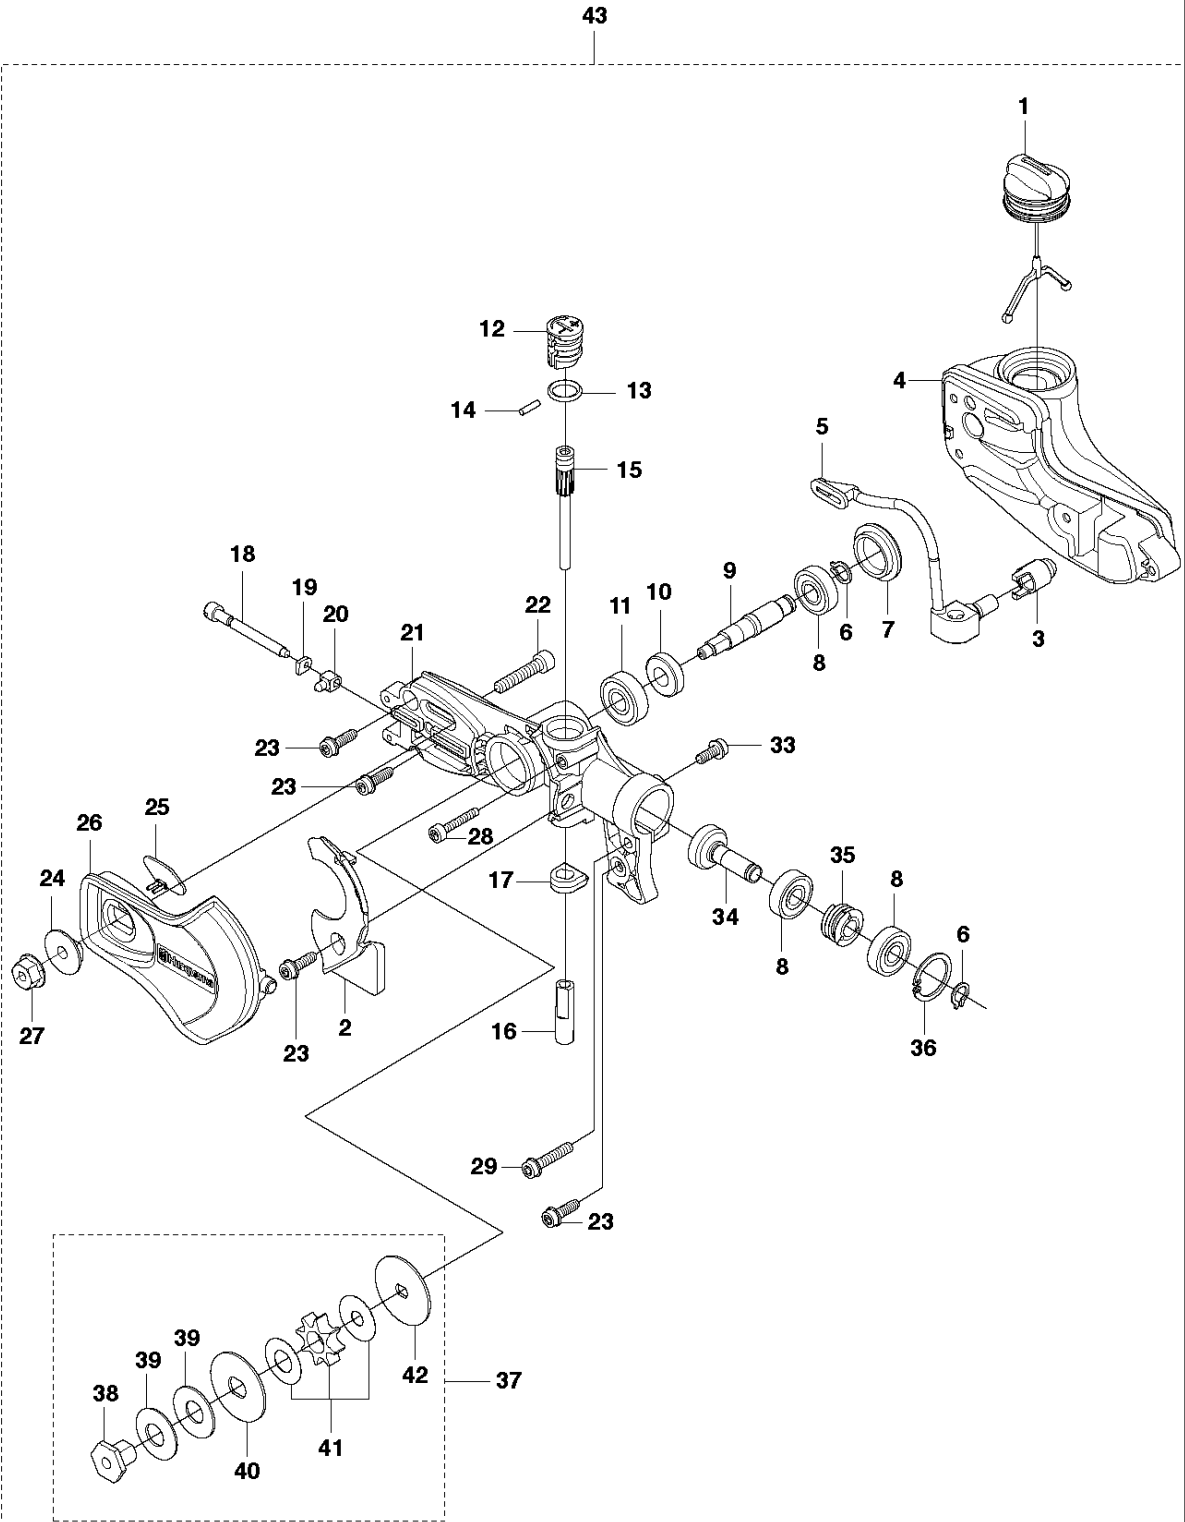

SPARE PARTS LIST

ACCESSORIES AND TOOLS

POLE SAW ATTACHMENT PS-EX1100
(590684001)

A PS-EX1100
SAW HEAD

SAW HEAD

POLE SAW ATTACHMENT PS-EX1100 (590684001)

Ref	Part No	Description	Remark	QTY	KIT
1	577 87 86-03	TANK CAP ASSY		1	43
2	525 61 31-02	COVER		1	43
3	510 04 43-01	OIL SCREEN		1	43
4	577 66 70-01	OIL TANK		1	43
5	525 49 06-01	OIL HOSE		1	43
6	735 31 11-00	CIRCLIP		2	43
7	574 82 98-01	COVER		1	43
8	738 21 99-04	BALL BEARING		3	43
9	525 49 04-01	SHAFT		1	43
10	575 35 56-01	GEAR WHEEL		1	43
11	738 21 00-04	BALL BEARING		1	43
12	525 48 16-01	KNOB		1	43
13	740 43 10-14	O-RING		1	43
14	503 24 09-11	NEEDLE ROLLER		1	43
15	540 05 79-01	PUMP PISTON		1	43
16	537 15 48-01	PUMP CYLINDER		1	43
17	576 39 59-01	FASTENER		1	43
18	501 81 92-01	SCREW		1	43
19	501 45 27-02	LOCK NUT		1	43
20	501 45 41-01	NUT		1	43
21	523 85 37-02	GEAR HOUSING		1	43
22	576 83 10-01	SCREW IHSCM		1	43
23	573 92 58-01	SCREW ITXSCFT		3	43
24	525 49 07-01	BUSHING		1	43
25	574 40 47-01	RUBBER		1	43
26	525 48 14-02	COVER		1	43
27	503 22 00-07	HEXAGON NUT		4	43
28	525 76 09-05	SCREW ITXSCM		1	43
29	525 75 51-04	SCREW ITXSCFM		1	43
33	525 75 51-05	SCREW ITXSCFM		1	43
34	575 35 55-01	PINION		1	43
35	525 48 97-01	WORM GEAR		1	43
36	735 31 25-10	CIRCLIP		1	43
37	585 48 31-01	SPROCKET	for 1/4" Chain	1	43
37	585 48 31-02	SPROCKET	for 3/8" chain (US only)	1	43
38	580 76 04-01	NUT		1	37, 43
39	581 12 61-01	DISC SPRING		2	37, 43
40	576 74 00-02	WASHER		1	37, 43
41	582 87 22-01	SPROCKET	for 1/4" Chain	1	37, 43
41	582 87 22-02	SPROCKET	for 3/8" chain (US only)	1	37, 43
42	576 74 00-01	WASHER		1	43
43	575 78 43-12	POLE SAW HEAD	for 1/4" Chain	1	