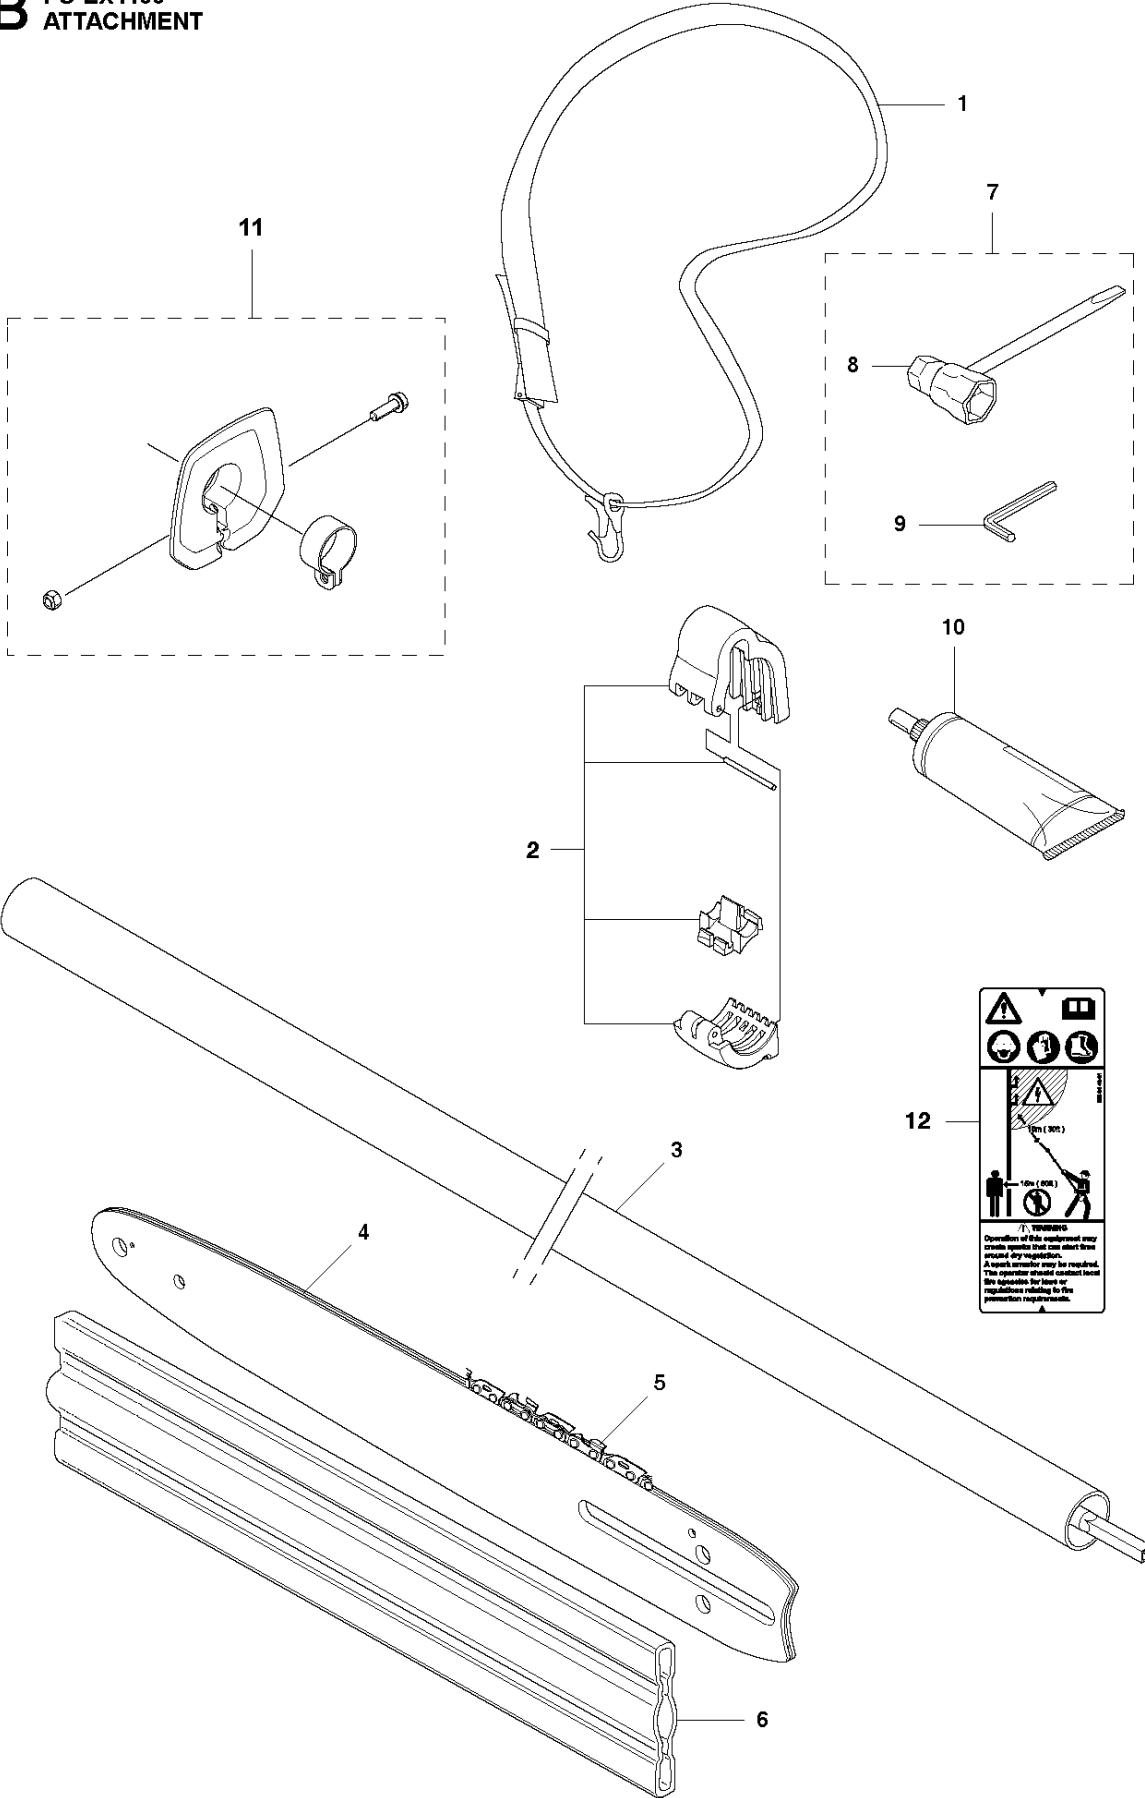

B PS-EX1100 ATTACHMENT

7) WARNINGS

Operation of this equipment may create sparks that can start fires around dry vegetation. A spark arrester may be required. The operator should consult local fire agencies for laws or regulations relating to fire prevention requirements.

ATTACHMENTS

POLE SAW ATTACHMENT PS-EX1100 (590684001)

Ref	Part No	Description	Remark	QTY	KIT
1	537 21 62-01	HARNESS		1	
2	537 35 36-02	LOOP		1	
3	587 97 21-04	TUBE ASSY		1	
4	592 95 06-44	BAR	10", 1/4" - 1,3 mm	1	
5	501 84 40-58	SAW CHAIN	10", 1/4" - 1,3 mm. 58DL	1	
5	501 84 40-64	SAW CHAIN	12", 1/4" - 1,3 mm. 64DL	1	
5	591 10 84-44	SAW CHAIN	12", 3/8", mini 1,3 (US only)	1	
6	537 12 99-01	BAR COVER		1	
7	544 04 42-06	ACCESSORY BAG		1	
8	501 69 17-01	COMBINATION WRENCH		1	7
9	502 21 58-01	WRENCH		1	7
10	579 06 49-01	GREASE		1	
11	579 48 86-02	HAND GUARD ASSY		1	
12	585 94 40-01	DECAL		1