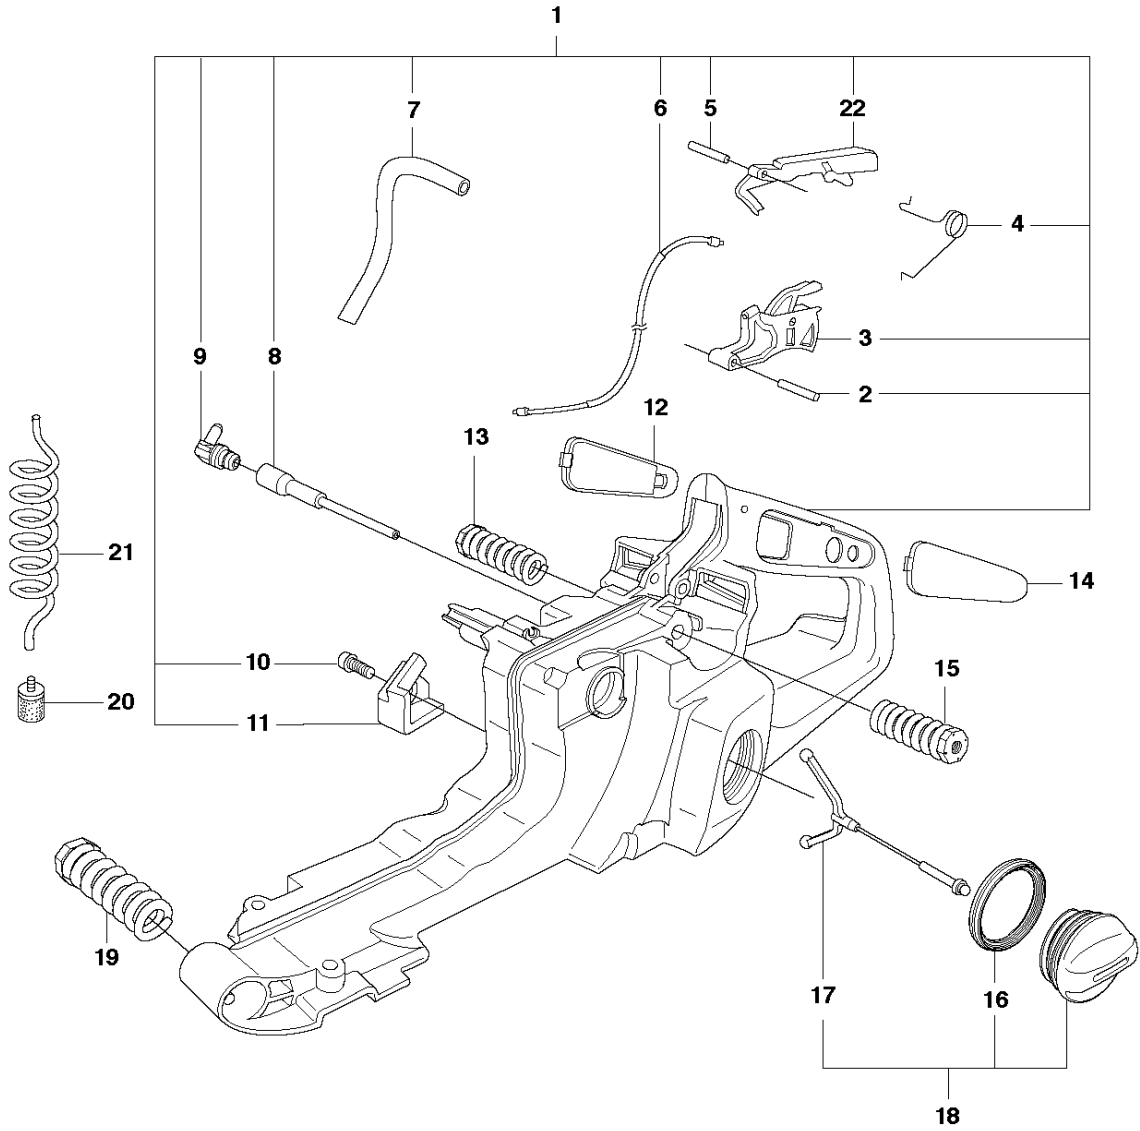

H G9000
FUEL TANK & HANDLE

FUEL TANK

G9000 from 2019-08

Ref	Part No	Description	Remark	QTY	KIT
1	537 00 03-72	FUEL TANK		1	
2	720 12 72-20	PARALLEL PIN		1	1
3	503 82 98-02	THROTTLE TRIGGER		1	1
4	503 73 64-01	SPRING		1	1
5	720 12 40-20	PARALLEL PIN		1	1
6	503 71 76-01	THROTTLE CABLE ASSY		1	1
7	581 75 61-06	FUEL HOSE		1	1
8	537 09 22-01	TANK VENT ASSY		1	1
9	537 09 93-01	CONNECTION BEND		1	1
10	525 79 81-02	SCREW ITXSCFT		1	1
11	537 00 88-02	COVER	Std	1	1
12	537 03 34-02	HANDLE INSERT	Hard	1	
13	537 01 79-01	INSULATOR		1	
14	537 03 34-02	HANDLE INSERT		1	
15	537 01 79-01	INSULATOR		1	
16	589 24 11-01	GASKET		1	18
17	503 57 89-01	HOLDER		1	18
18	537 21 52-06	TANK CAP ASSY	Std	1	
19	537 01 75-01	INSULATOR	Hard	1	
20	503 44 32-01	FUEL FILTER		1	
21	581 75 62-02	FUEL HOSE		1	
22	503 55 66-02	THROTTLE LOCKOUT		1	1