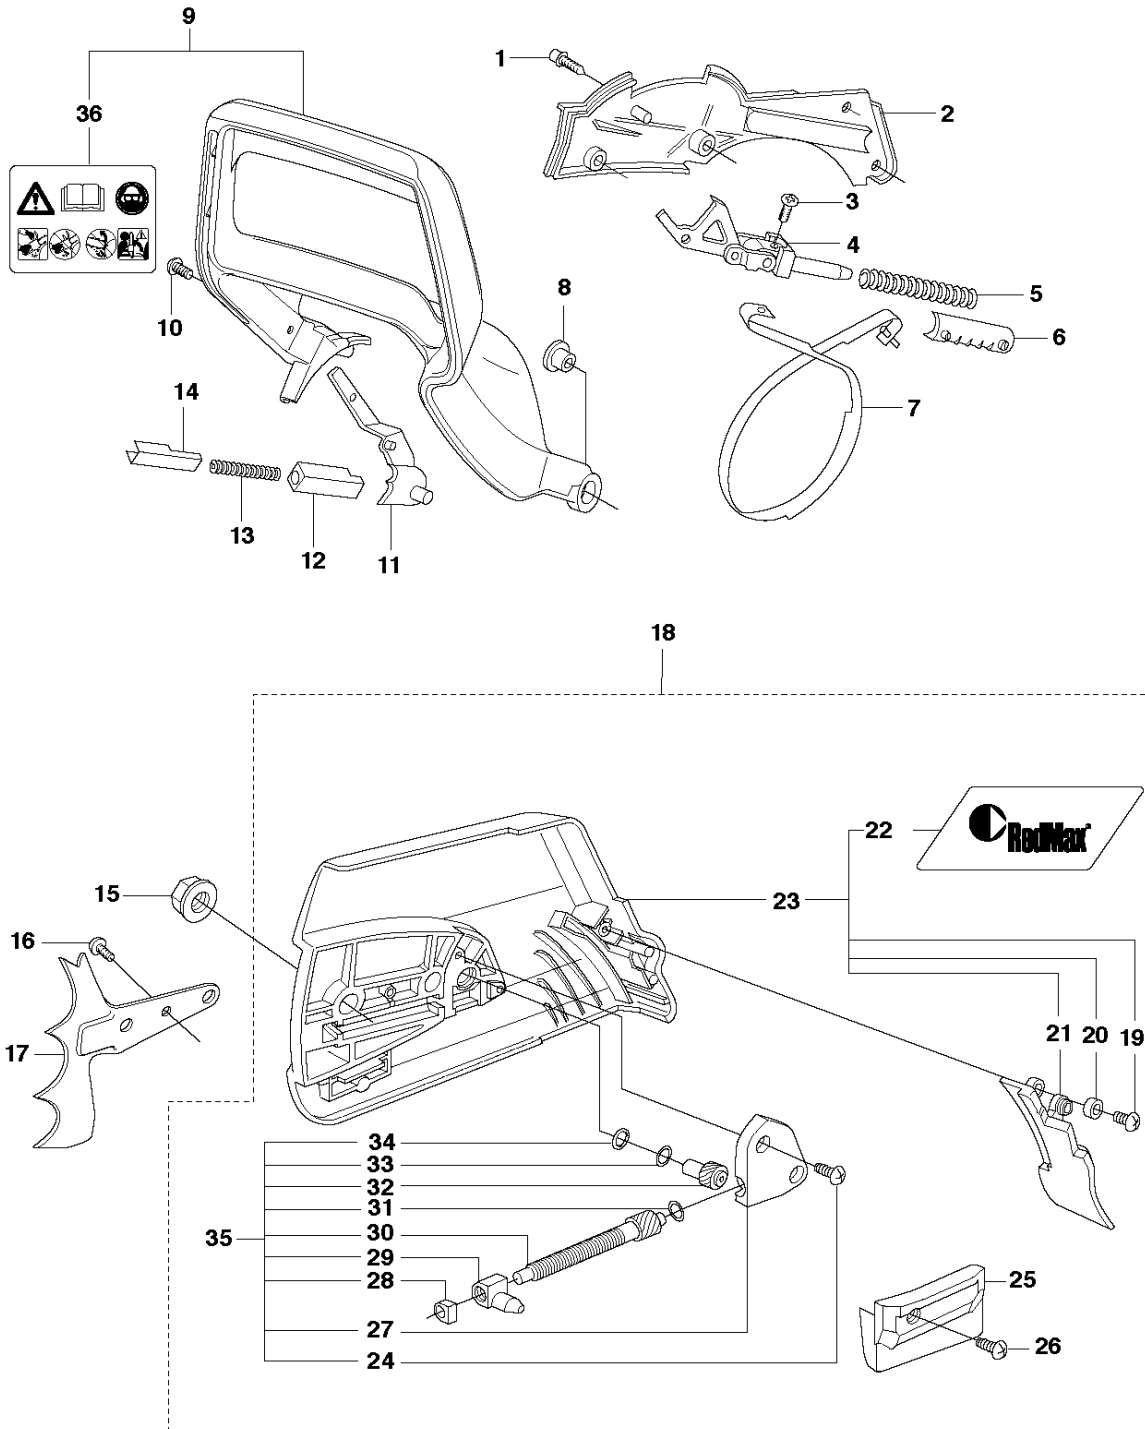

SPARE PARTS LIST

CHAIN SAWS

G9000 from 2019-08

A1 G9000
CHAIN BRAKE & CLUTCH COVER

CHAIN BRAKE & CLUTCH COVER

G9000 from 2019-08

Ref	Part No	Description	Remark	QTY	KIT
1	525 75 52-01	SCREW ITXSCFM		4	
2	503 75 11-03	HUB CAP		1	
3	525 88 74-02	SCREW CITXPANT		1	
4	501 87 53-04	KNEE JOINT		1	
5	503 70 99-02	BRAKE SPRING		1	
6	503 79 27-02	SUPPORT		1	
7	503 75 22-02	BRAKE BAND ASSY		1	
8	503 77 52-01	BUSHING		1	
9	537 19 57-01	HAND GUARD		1	
10	586 43 85-01	SCREW ITXSCM		1	
11	537 00 87-02	BRAKE LEVER		1	
12	503 83 81-02	LOCK		1	
13	503 43 65-01	POSITION SPRING		1	
14	537 01 67-01	WEAR PROTECTION		1	
15	503 22 00-01	HEXAGON NUT		2	
16	525 88 74-02	SCREW CITXPANT		1	
17	503 71 97-01	SPIKE		1	
18	537 07 20-04	CLUTCH COVER ASSY		1	
19	525 88 74-02	SCREW CITXPANT		1	18, 23
20	503 89 70-01	SLEEVE		1	18, 23
21	503 76 29-02	CHIP GUARD		1	18, 23
22	537 24 43-02	LABEL		1	18, 23
23	537 07 20-71	CLUTCH COVER ASSY		1	18
24	525 88 74-02	SCREW CITXPANT		2	35
25	537 19 06-01	CHAIN GUIDE		1	18
26	525 88 74-02	SCREW CITXPANT		1	18
27	537 01 68-01	COVER		1	18, 35
28	537 01 74-01	BEARING SLEEVE		1	18, 35
29	503 99 83-01	PAWL		1	18, 35
30	537 07 95-02	WORM SCREW		1	18, 35
31	503 23 00-66	WASHER		1	18, 35
32	537 07 94-02	WORM WHEEL		1	18, 35
33	503 23 00-63	WASHER		1	18, 35
34	740 48 07-02	O-RING		1	18, 35
35	537 04 41-02	CHAIN TENSIONER		1	18
36	503 98 74-01	LABEL		1	9