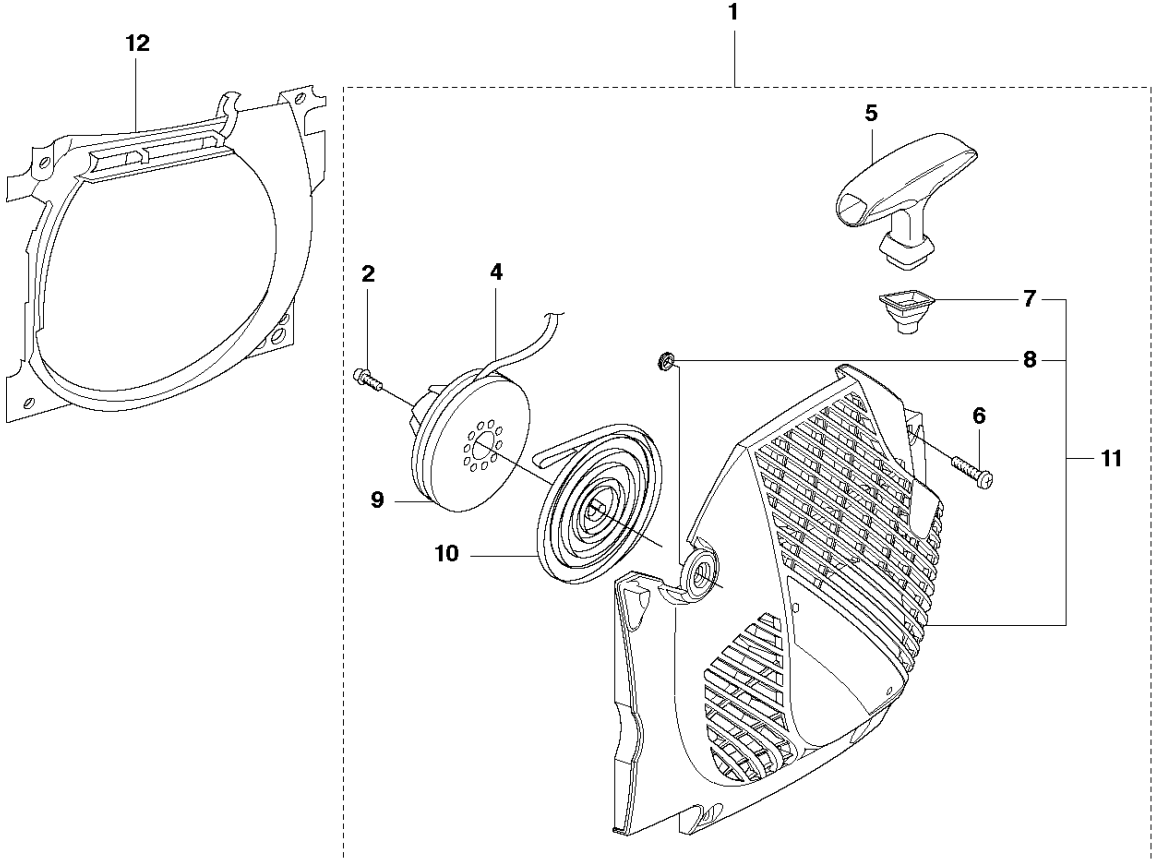

M G9000
STARTER

STARTER

G9000 from 2019-08

Ref	Part No	Description	Remark	QTY	KIT
1	537 16 83-71	STARTER ASSY		1	
2	586 44 31-01	SCREW ITXSCFT		1	1
4	503 43 29-02	STARTER CORD		1	1
5	537 19 65-01	STARTER HANDLE		1	1
6	525 82 45-01	SCREW CITXPANMO		4	
7	501 63 06-01	SLEEVE		1	1,11
8	537 08 67-01	BUSHING		1	1,11
9	503 85 96-01	STARTER PULLEY		1	1
10	503 78 72-01	RECOIL SPRING		1	1
11	537 16 84-71	STARTER HOUSING		1	1
12	537 00 13-01	AIR CONDUCTOR		1	
13	590 87 08-01	LABEL		1