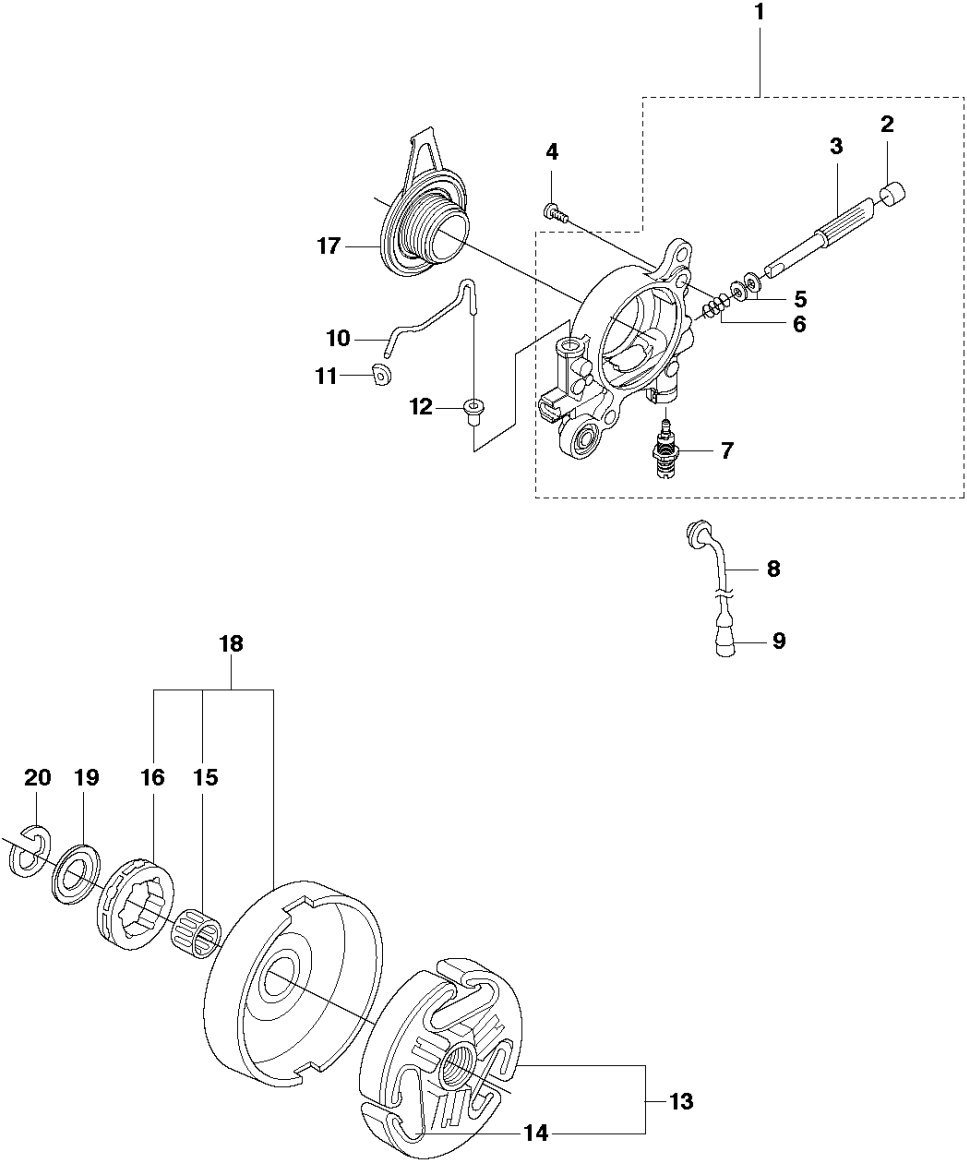

B G9000
CLUTCH & OIL PUMP

CLUTCH & OIL PUMP

G9000 from 2019-08

Ref	Part No	Description	Remark	QTY	KIT
1	503 52 13-05	OIL PUMP ASSY		1	
2	503 62 49-01	SEALING PLUG		1	1
3	537 10 64-01	PUMP PISTON		1	1
4	525 82 49-12	SCREW ITXSCM		2	
5	503 23 00-04	WASHER		2	1
6	501 61 58-01	SPRING		1	1
7	537 39 60-02	INSERT		1	1
8	503 42 67-01	OIL HOSE		1	
9	501 54 41-02	OIL SCREEN		1	
10	503 77 43-01	OIL PIPE		1	
11	503 64 47-01	BUSHING		1	
12	504 30 00-26	SEALING		1	
13	503 97 50-01	CLUTCH ASSY		1	
14	503 97 51-01	CLUTCH SPRING		3	13
15	503 43 20-01	NEEDLE HOLDER		1	18
16	501 59 80-02	RIM	"3/8"x7T"	1	18
16	505 30 36-61	RIM	"3/8"x8T"	1	18
17	537 20 78-06	PUMP PINION		1	
18	537 13 79-71	CLUTCH DRUM ASSY	"3/8"x7T"	1	
18	537 13 79-72	CLUTCH DRUM ASSY	"3/8"x8T"	1	
19	503 75 24-01	WASHER		1	
20	503 27 21-01	E-CLIP		1