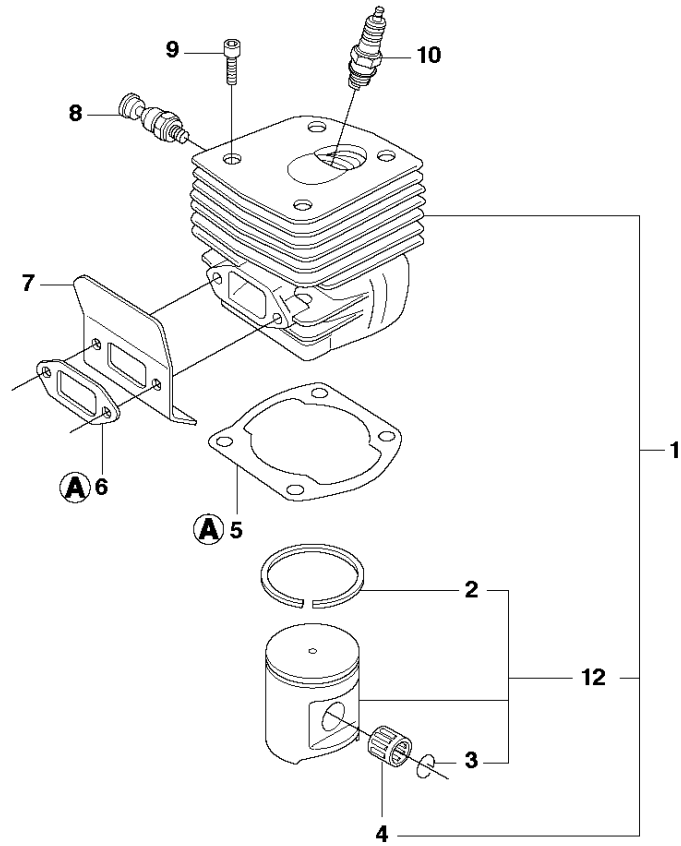

D G9000
CYLINDER PISTON

CYLINDER PISTON

G9000 from 2019-08

Ref	Part No	Description	Remark	QTY	KIT
1	544 00 65-02	CYLINDER ASSY		1	
2	503 28 90-53	PISTON RING		2	12
3	737 44 13-00	CIRCLIP		2	12
4	503 25 61-01	NEEDLE BEARING		1	1
5	537 00 57-01	GASKET		1	11
6	503 77 59-01	GASKET		1	11
7	537 08 62-01	HEAT DEFLECTOR		1	
8	503 71 53-01	DECOMPRESSION VALVE		1	
9	525 82 49-03	SCREW ITXSCM		4	
10	503 23 51-11	SPARK PLUG	BPMR7A	1	
11	537 03 39-01	GASKET KIT	A = Set of gaskets	1	
12	537 42 02-02	PISTON ASSY		1	1