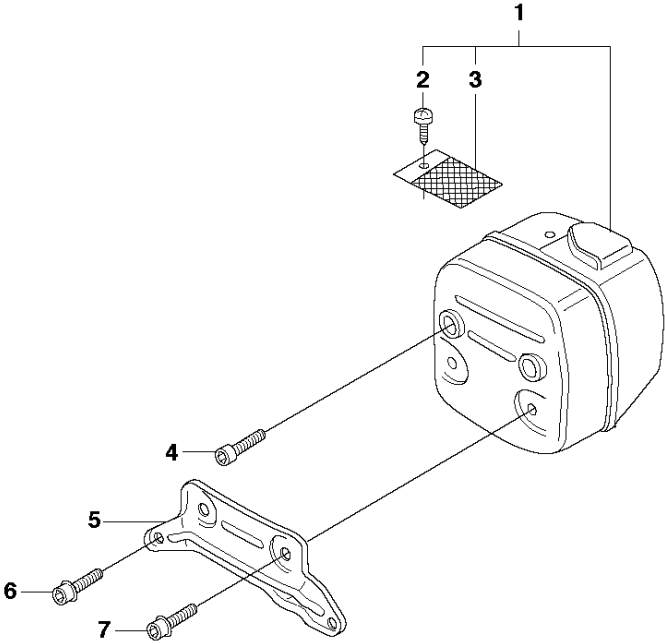

F G9000
MUFFLER

MUFFLER

G9000 from 2019-08

Ref	Part No	Description	Remark	QTY	KIT
1	585 44 83-01	MUFFLER ASSY	DF	1	
2	724 12 87-59	SCREW CRPANM		1	1
3	503 76 64-02	SPARK ARRESTER SCREEN		1	1
4	525 82 51-01	SCREW ITXSCM		2	
5	579 02 59-01	SUPPORT		1	
6	525 75 52-02	SCREW ITXSCFM		2	
7	525 75 51-05	SCREW ITXSCFM		2