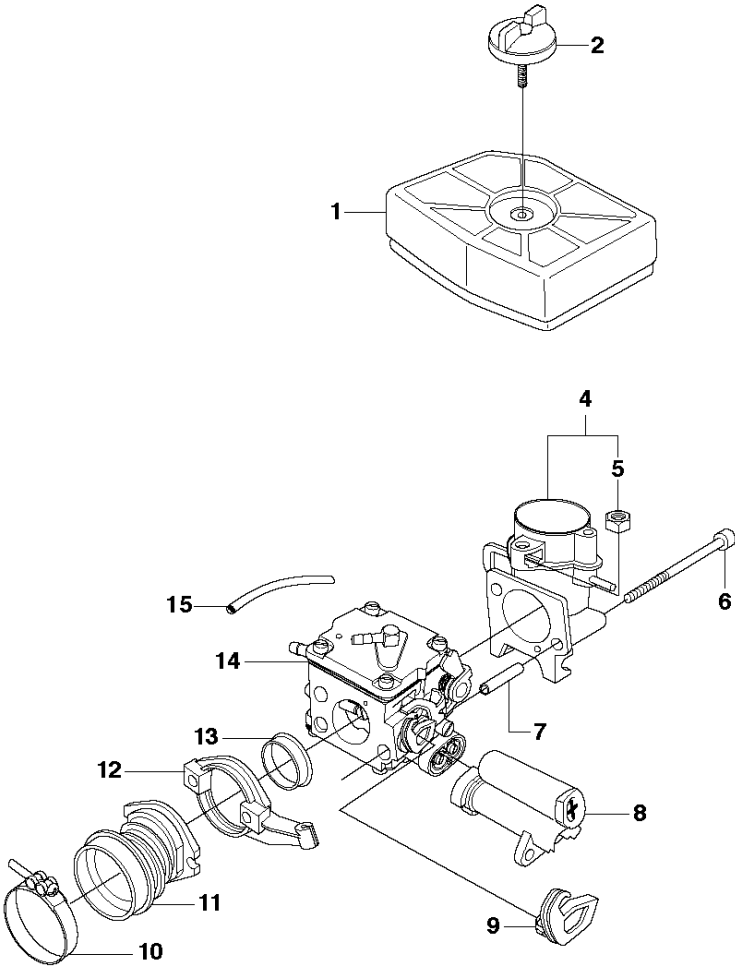

D G9000
CYLINDER PISTON

CYLINDER PISTON

G9000 from 2019-08

Ref	Part No	Description	Remark	QTY	KIT
1	544 00 65-02	CYLINDER ASSY		1	
2	503 28 90-53	PISTON RING		2	12
3	737 44 13-00	CIRCLIP		2	12
4	503 25 61-01	NEEDLE BEARING		1	1
5	537 00 57-01	GASKET		1	11
6	503 77 59-01	GASKET		1	11
7	537 08 62-01	HEAT DEFLECTOR		1	
8	503 71 53-01	DECOMPRESSION VALVE		1	
9	525 82 49-03	SCREW ITXSCM		4	
10	503 23 51-11	SPARK PLUG	BPMR7A	1	
11	537 03 39-01	GASKET KIT	A = Set of gaskets	1	
12	537 42 02-02	PISTON ASSY		1	1

E G9000
CRANKSHAFT

CRANKSHAFT

G9000 from 2019-08

Ref	Part No	Description	Remark	QTY KIT	
1	503 99 34-06	CRANKSHAFT		1	
2	503 25 61-01	NEEDLE BEARING		1	1
3	738 22 03-25	BALL BEARING		1	1
4	503 25 13-02	BALL BEARING		1	1
5	584 22 65-01	SEALING RING		1	1, 4

G G9000
CARBURETOR & AIRFILTER

CARBURETOR & AIR FILTER

G9000 from 2019-08

Ref	Part No	Description	Remark	QTY	KIT
1	537 01 47-01	AIR FILTER ASSY	80μ	1	
1	537 01 47-02	AIR FILTER ASSY	44μ	1	
1	537 01 47-03	AIR FILTER ASSY	Felt	1	
2	537 21 32-01	KNOB		1	
4	537 00 91-01	FILTER HOLDER		1	
5	731 23 14-01	HEXAGON NUT		1	4
6	581 14 30-02	SCREW ITXSCM		2	
7	503 70 11-01	TUBE		2	
8	544 97 51-01	GUIDE BUSHING		1	
9	503 68 41-01	LEVER		1	
10	588 77 55-02	HOSE CLAMP		1	
11	537 11 14-02	INLET PIPE		1	
12	537 00 37-01	FLANGE		1	
13	503 96 22-01	SUPPORT SLEEVE		1	15
14	501 35 52-01	CARBURETTOR	WJ116 (EPA)	1	
15	503 40 06-04	IMPULSE HOSE		1	

Ref	Part No	Description	Remark	QTY KIT	
1	503 62 61-02	CABLE		1	
2	503 71 82-01	SWITCH	COT	1	
3	503 89 76-01	CABLE		1	
4	525 88 74-02	SCREW CITXPANT		1	
5	501 48 54-02	SPARK PLUG CAP		1	
6	503 22 10-11	HEXAGON NUT		1	
7	582 02 97-01	SCREW ITXSCM		2	
8	510 11 49-02	IGNITION MODULE		1	
9	501 67 35-01	SPRING		2	13
10	503 23 00-42	WASHER		2	13
11	537 01 55-01	STARTER PAWL		2	13
12	506 00 69-01	SCREW		2	13
13	537 05 16-05	FLYWHEEL ASSY		1	
14	503 08 52-01	WASHER		1	