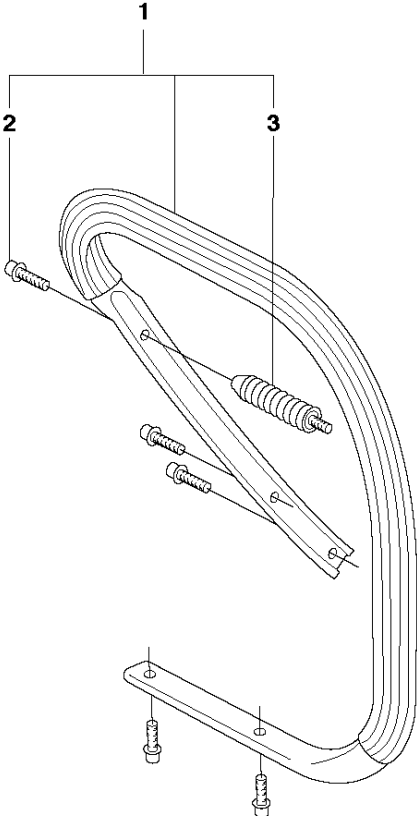

K G9000
HANDLE

HANDLE

G9000 from 2019-08

Ref	Part No	Description	Remark	QTY	KIT
1	537 16 78-71	FRONT HANDLE ASSY		1	
2	525 79 81-02	SCREW ITXSCFT		5	1
3	503 52 87-03	INSULATOR		1	1