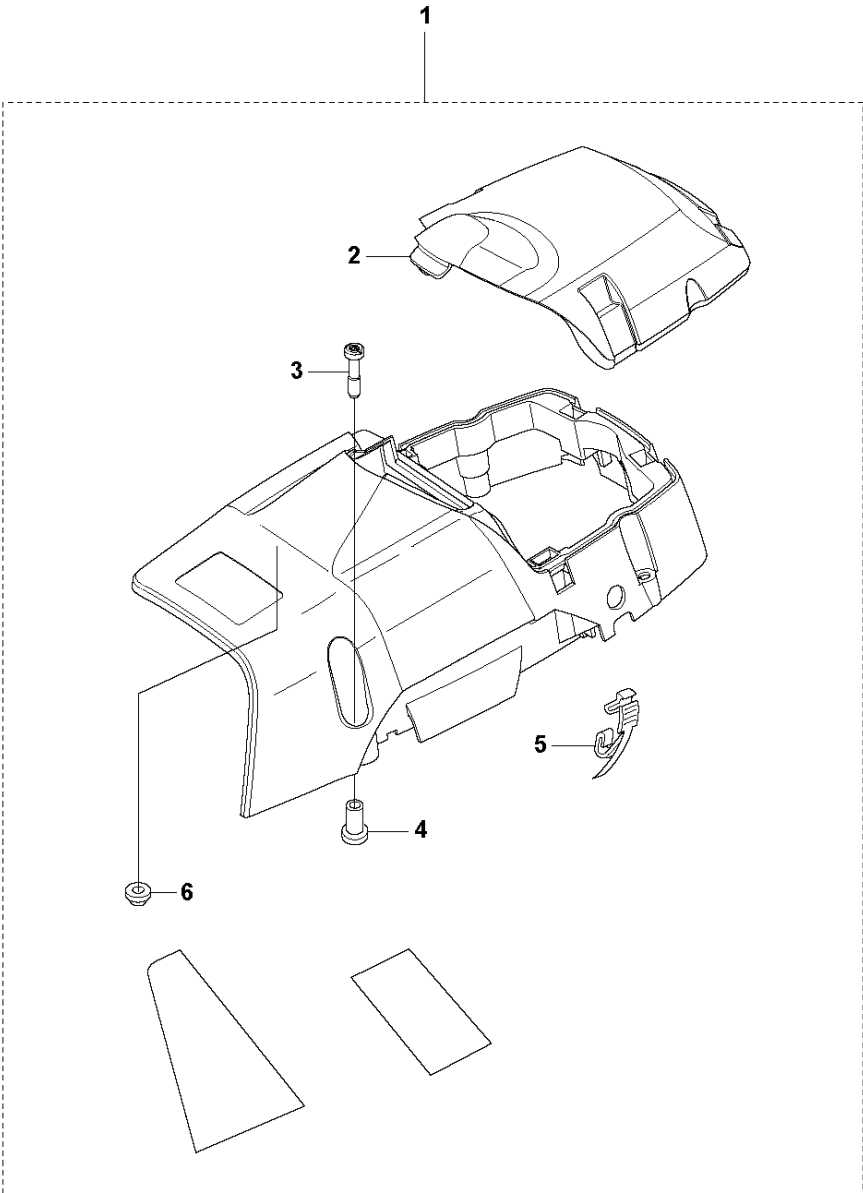

C G9000
CYLINDER COVER

CYLINDER COVER

G9000 from 2019-08

Ref	Part No	Description	Remark	QTY	KIT
1	537 16 80-02	CYLINDER COVER ASSY		1	
2	537 16 82-02	FILTER COVER		1	1
3	588 48 73-01	SCREW CITXPANMO		3	1
4	537 13 72-01	SLEEVE		3	1
5	503 69 91-02	SNAP LOCKING		4	1
6	537 01 65-01	SUPPORT		1	1