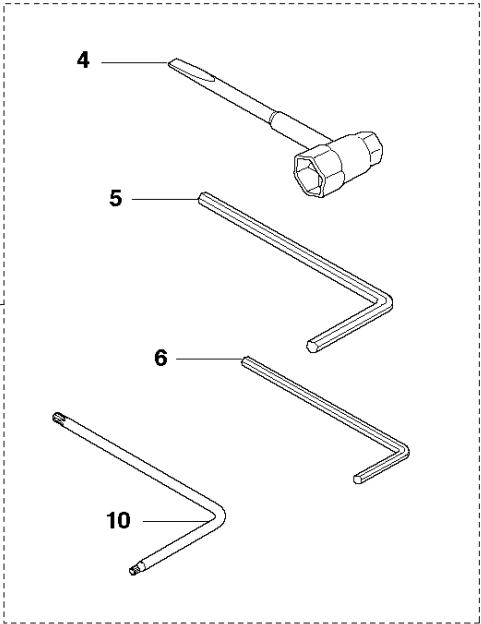

CARBURETOR

G9000 from 2019-08

Ref	Part No	Description	Remark	QTY	KIT
1	501 35 52-01	CARBURETTOR		1	
2	503 10 87-01	SCREW		4	1
3	505 31 67-02	COVER		1	1
4	505 31 67-15	DIAPHRAGM ASSY		1	1, 40
5	501 46 75-01	GASKET		1	1, 40
6	505 31 67-17	SCREW		1	1
7	505 31 67-34	LEVER		1	1
8	505 31 67-31	PIN		1	1
9	504 79 12-01	SPRING		1	1
10	503 56 34-01	NEEDLE VALVE		1	1
11	503 59 23-01	SEAT-IN VALVE PLATED		1	1
12	501 46 87-01	SCREW		1	1
13	504 79 07-01	LEVER		1	1
14	505 69 69-01	FITTING		1	1
15	505 31 67-36	RING		1	1
16	504 79 09-01	NOZZLE		1	1
17	504 79 08-01	PLUG		1	1
18	503 11 77-01	SPRING		1	1
19	503 11 71-01	BALL		1	1
20	501 66 61-01	SCREEN		1	1
21	503 80 05-01	PLUG		1	1
22	544 97 10-01	SPRING		2	1
23	544 97 08-01	LIMITER CAP		2	1
24	504 79 18-01	NEEDLE	Low speed	1	1
25	544 97 13-01	NEEDLE	High speed	1	1
26	503 80 00-01	VALVE		1	1
27	544 11 15-01	SCREW		1	1
28	504 79 04-01	SHAFT ASSY		1	1
29	576 13 82-01	SPRING		1	1
30	502 10 31-01	BUSHING		1	1
31	504 79 11-01	SCREW		1	1
32	537 00 34-01	SCREW		1	1
33	505 31 67-07	VALVE-CHOKE		1	1
34	504 79 05-01	SHAFT ASSY		1	1
35	504 79 15-01	SPRING		1	1
36	544 89 72-01	DIAPHRAGM PUMP		1	1, 40
37	503 11 72-01	GASKET		1	1, 40
38	504 79 03-01	COVER		1	1
39	503 11 75-01	SCREW		4	1
40	522 59 18-01	KIT	B = Set of gaskets	1	

P G9000
ACCESSORIES