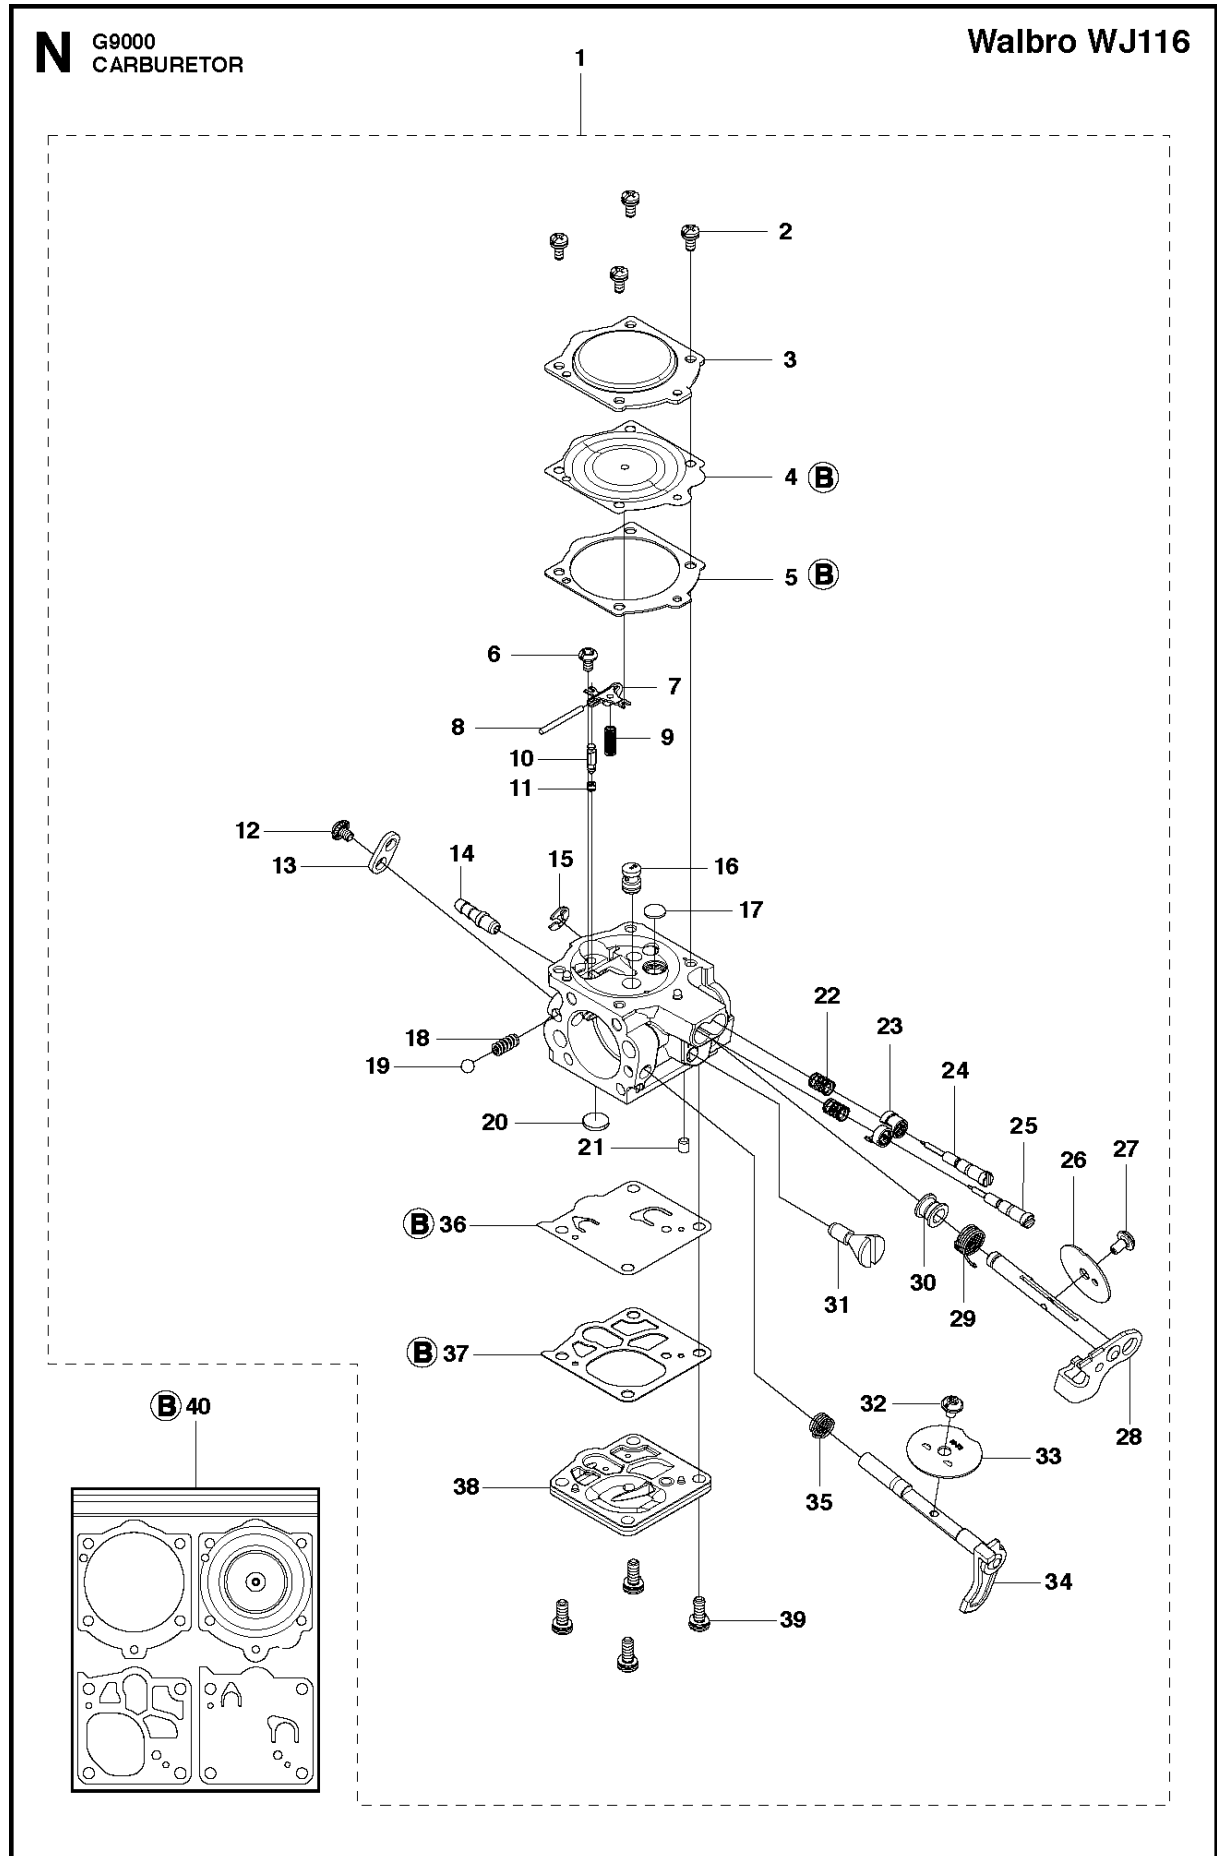

CARBURETOR

G9000 from 2019-08

Ref	Part No	Description	Remark	QTY	KIT
1	501 35 52-01	CARBURETTOR		1	
2	503 10 87-01	SCREW		4	1
3	505 31 67-02	COVER		1	1
4	505 31 67-15	DIAPHRAGM ASSY		1	1, 40
5	501 46 75-01	GASKET		1	1, 40
6	505 31 67-17	SCREW		1	1
7	505 31 67-34	LEVER		1	1
8	505 31 67-31	PIN		1	1
9	504 79 12-01	SPRING		1	1
10	503 56 34-01	NEEDLE VALVE		1	1
11	503 59 23-01	SEAT-IN VALVE PLATED		1	1
12	501 46 87-01	SCREW		1	1
13	504 79 07-01	LEVER		1	1
14	505 69 69-01	FITTING		1	1
15	505 31 67-36	RING		1	1
16	504 79 09-01	NOZZLE		1	1
17	504 79 08-01	PLUG		1	1
18	503 11 77-01	SPRING		1	1
19	503 11 71-01	BALL		1	1
20	501 66 61-01	SCREEN		1	1
21	503 80 05-01	PLUG		1	1
22	544 97 10-01	SPRING		2	1
23	544 97 08-01	LIMITER CAP		2	1
24	504 79 18-01	NEEDLE	Low speed	1	1
25	544 97 13-01	NEEDLE	High speed	1	1
26	503 80 00-01	VALVE		1	1
27	544 11 15-01	SCREW		1	1
28	504 79 04-01	SHAFT ASSY		1	1
29	576 13 82-01	SPRING		1	1
30	502 10 31-01	BUSHING		1	1
31	504 79 11-01	SCREW		1	1
32	537 00 34-01	SCREW		1	1
33	505 31 67-07	VALVE-CHOKE		1	1
34	504 79 05-01	SHAFT ASSY		1	1
35	504 79 15-01	SPRING		1	1
36	544 89 72-01	DIAPHRAGM PUMP		1	1, 40
37	503 11 72-01	GASKET		1	1, 40
38	504 79 03-01	COVER		1	1
39	503 11 75-01	SCREW		4	1
40	522 59 18-01	KIT	B = Set of gaskets	1