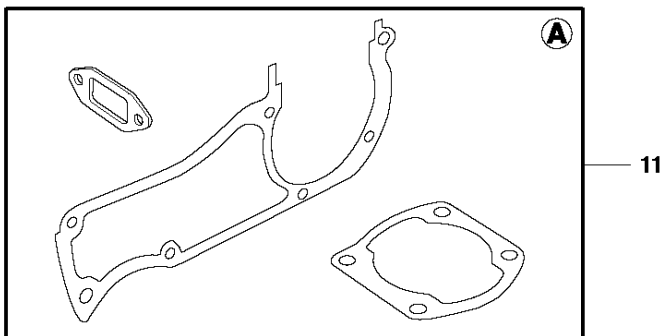

D G9000
CYLINDER PISTON

CYLINDER PISTON

G9000 from 2019-08

Ref	Part No	Description	Remark	QTY	KIT
1	544 00 65-02	CYLINDER ASSY		1	
2	503 28 90-53	PISTON RING		2	12
3	737 44 13-00	CIRCLIP		2	12
4	503 25 61-01	NEEDLE BEARING		1	1
5	537 00 57-01	GASKET		1	11
6	503 77 59-01	GASKET		1	11
7	537 08 62-01	HEAT DEFLECTOR		1	
8	503 71 53-01	DECOMPRESSION VALVE		1	
9	525 82 49-03	SCREW ITXSCM		4	
10	503 23 51-11	SPARK PLUG	BPMR7A	1	
11	537 03 39-01	GASKET KIT	A = Set of gaskets	1	
12	537 42 02-02	PISTON ASSY		1	1