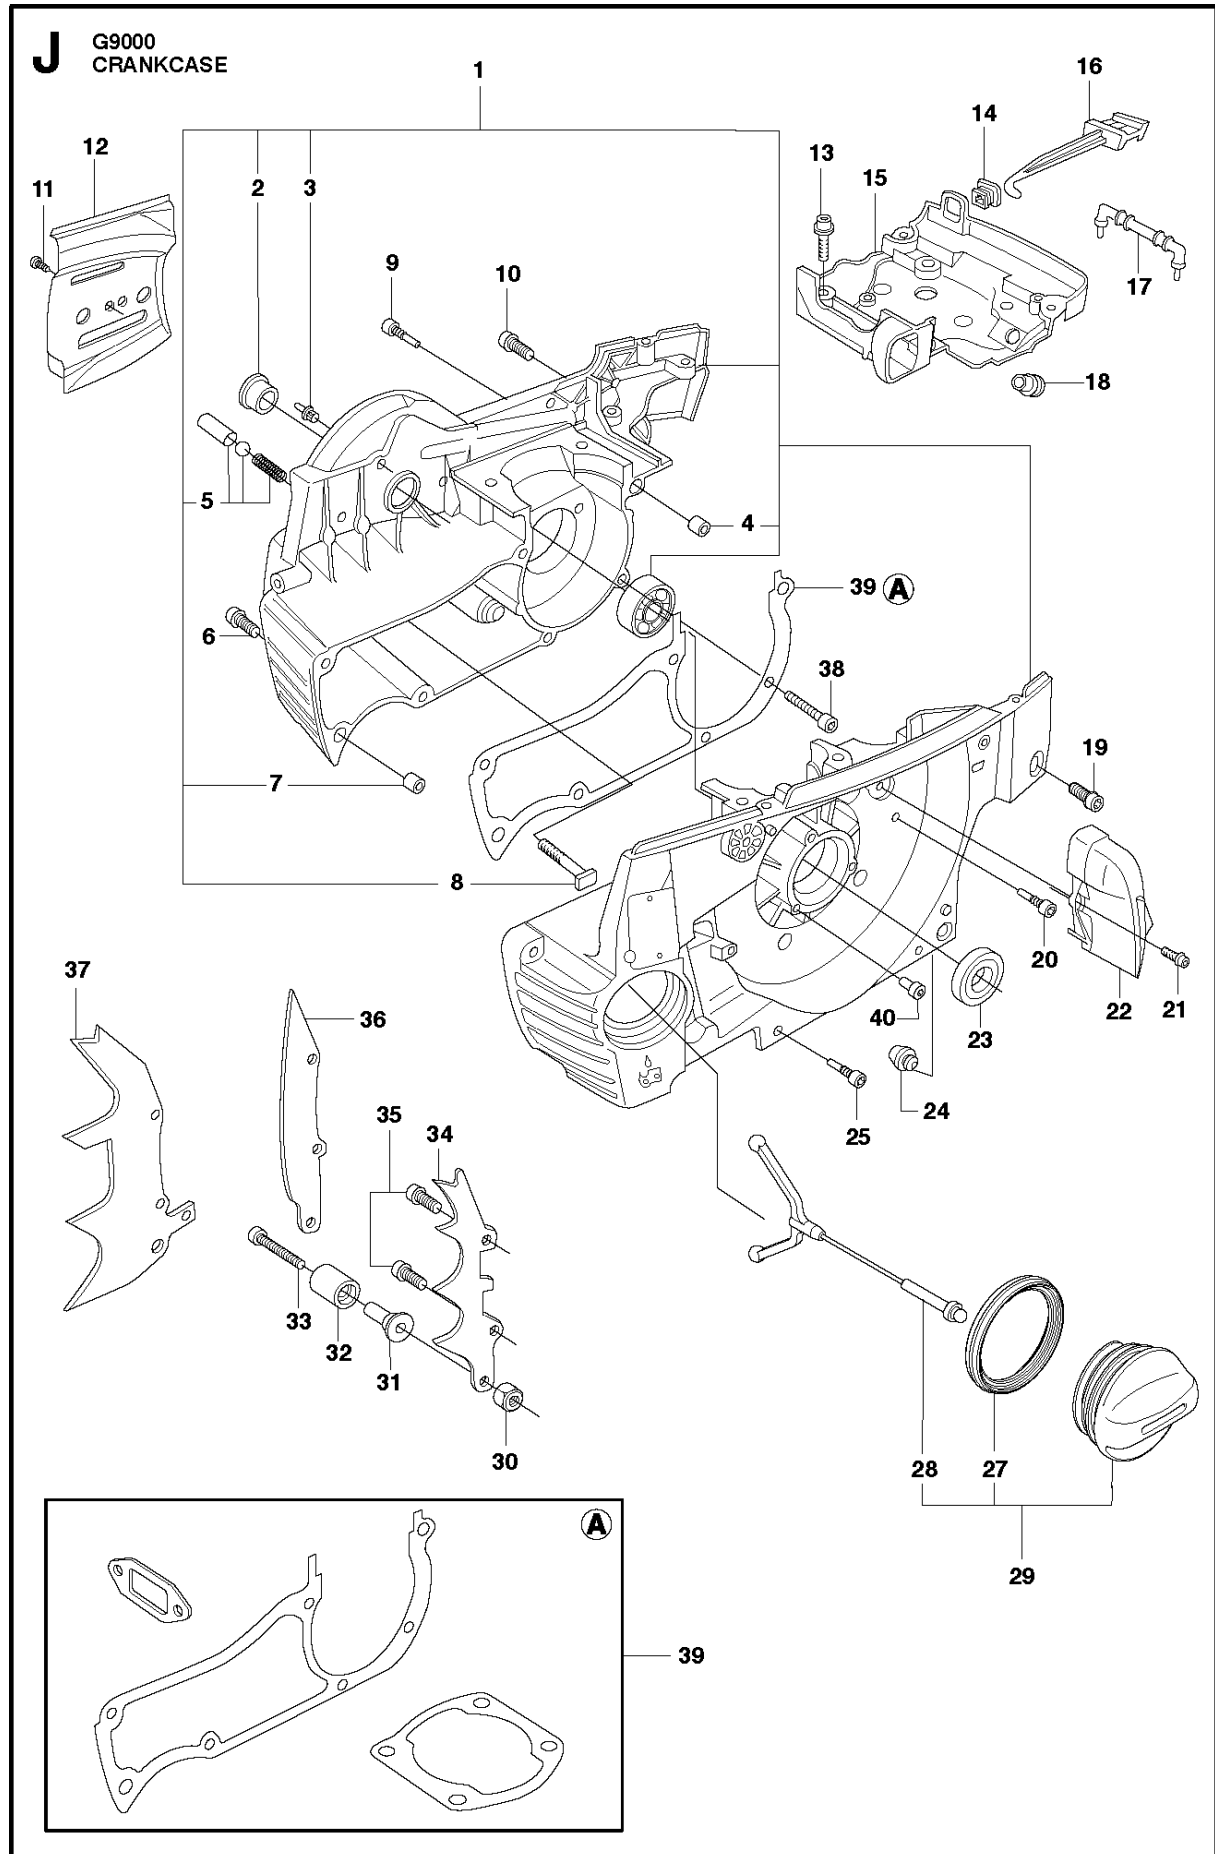

CRANKCASE

G9000 from 2019-08

Ref	Part No	Description	Remark	QTY	KIT
1	503 99 11-06	CRANKCASE ASSY		1	
2	503 96 70-01	BUSHING		1	1
3	503 75 18-01	PIN		1	1
4	501 27 08-01	GUIDE BUSHING		1	1
5	537 04 03-01	VALVE		1	1
6	525 79 81-02	SCREW ITXSCFT		1	
7	501 27 08-01	GUIDE BUSHING		1	1
8	537 05 13-01	BAR BOLT		2	1
9	586 44 54-01	SCREW ITXSCM		1	
10	525 79 81-02	SCREW ITXSCFT		1	
11	525 88 74-02	SCREW CITXPANT		1	
12	537 04 66-01	KIT		1	
13	525 75 52-01	SCREW ITXSCFM		4	
14	503 73 44-01	GROMMET		1	
15	537 00 14-04	CARBURETTOR		1	
16	537 00 12-01	CHOKE CONTROL		1	
17	579 46 89-01	SUPPORT		1	
18	537 09 54-01	GROMMET		1	
19	525 79 81-02	SCREW ITXSCFT		1	
20	586 44 54-01	SCREW ITXSCM		1	
21	525 75 52-01	SCREW ITXSCFM		1	
22	537 00 79-01	AIR NOZZLE		1	
23	503 26 02-05	SEALING RING		1	
24	503 84 61-01	BUFFER		2	
25	586 44 54-01	SCREW ITXSCM		1	
27	589 24 11-01	GASKET		1	29
28	503 57 89-01	HOLDER		1	29
29	537 21 52-06	TANK CAP ASSY		1	
30	503 22 24-01	LOCK NUT		1	
31	537 08 92-01	CHAIN CATCHER		1	
32	537 02 44-01	WEAR PROTECTION		1	
33	525 75 52-06	SCREW ITXSCFM		1	
34	537 01 71-01	SPIKE		1	
35	575 79 35-01	SCREW ITXPANM		1	
36	537 04 29-01	BUMPER		1	
37	537 01 72-01	SPIKE	WA	1	
38	579 86 56-02	SCREW ITXSCFM		6	
39	537 03 39-01	GASKET KIT	A = Set of gaskets	1	
40	725 52 87-56	SCREW IHSCM		3