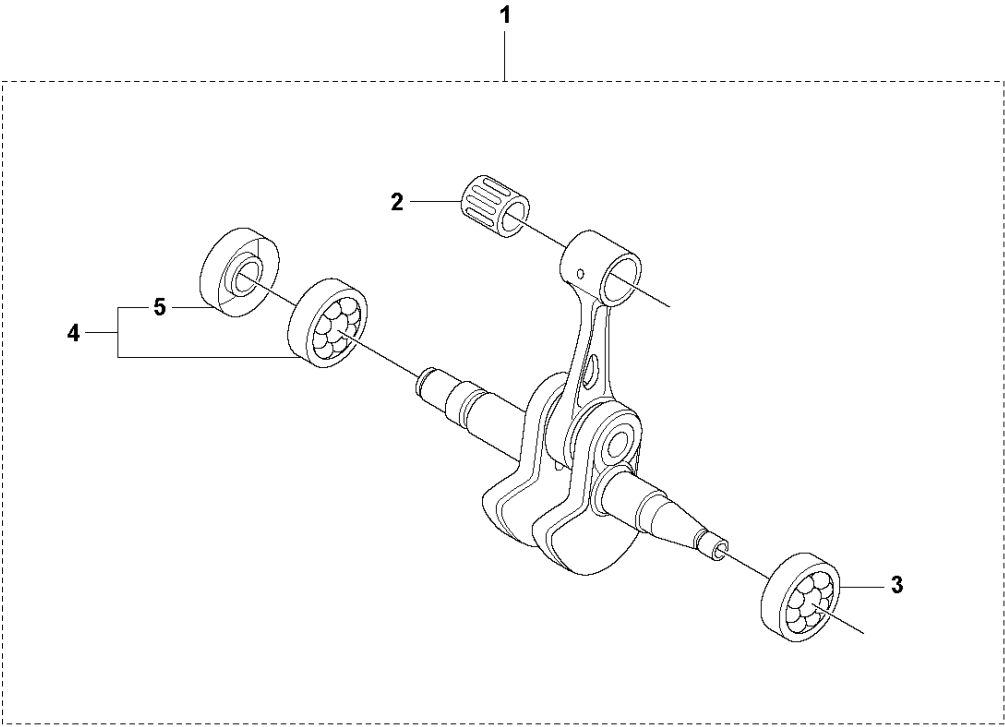

D G9000
CYLINDER PISTON

CYLINDER PISTON

G9000 from 2019-08

Ref	Part No	Description	Remark	QTY	KIT
1	544 00 65-02	CYLINDER ASSY		1	
2	503 28 90-53	PISTON RING		2	12
3	737 44 13-00	CIRCLIP		2	12
4	503 25 61-01	NEEDLE BEARING		1	1
5	537 00 57-01	GASKET		1	11
6	503 77 59-01	GASKET		1	11
7	537 08 62-01	HEAT DEFLECTOR		1	
8	503 71 53-01	DECOMPRESSION VALVE		1	
9	525 82 49-03	SCREW ITXSCM		4	
10	503 23 51-11	SPARK PLUG	BPMR7A	1	
11	537 03 39-01	GASKET KIT	A = Set of gaskets	1	
12	537 42 02-02	PISTON ASSY		1	1

E G9000
CRANKSHAFT

CRANKSHAFT

G9000 from 2019-08

Ref	Part No	Description	Remark	QTY KIT	
1	503 99 34-06	CRANKSHAFT		1	
2	503 25 61-01	NEEDLE BEARING		1	1
3	738 22 03-25	BALL BEARING		1	1
4	503 25 13-02	BALL BEARING		1	1
5	584 22 65-01	SEALING RING		1	1, 4