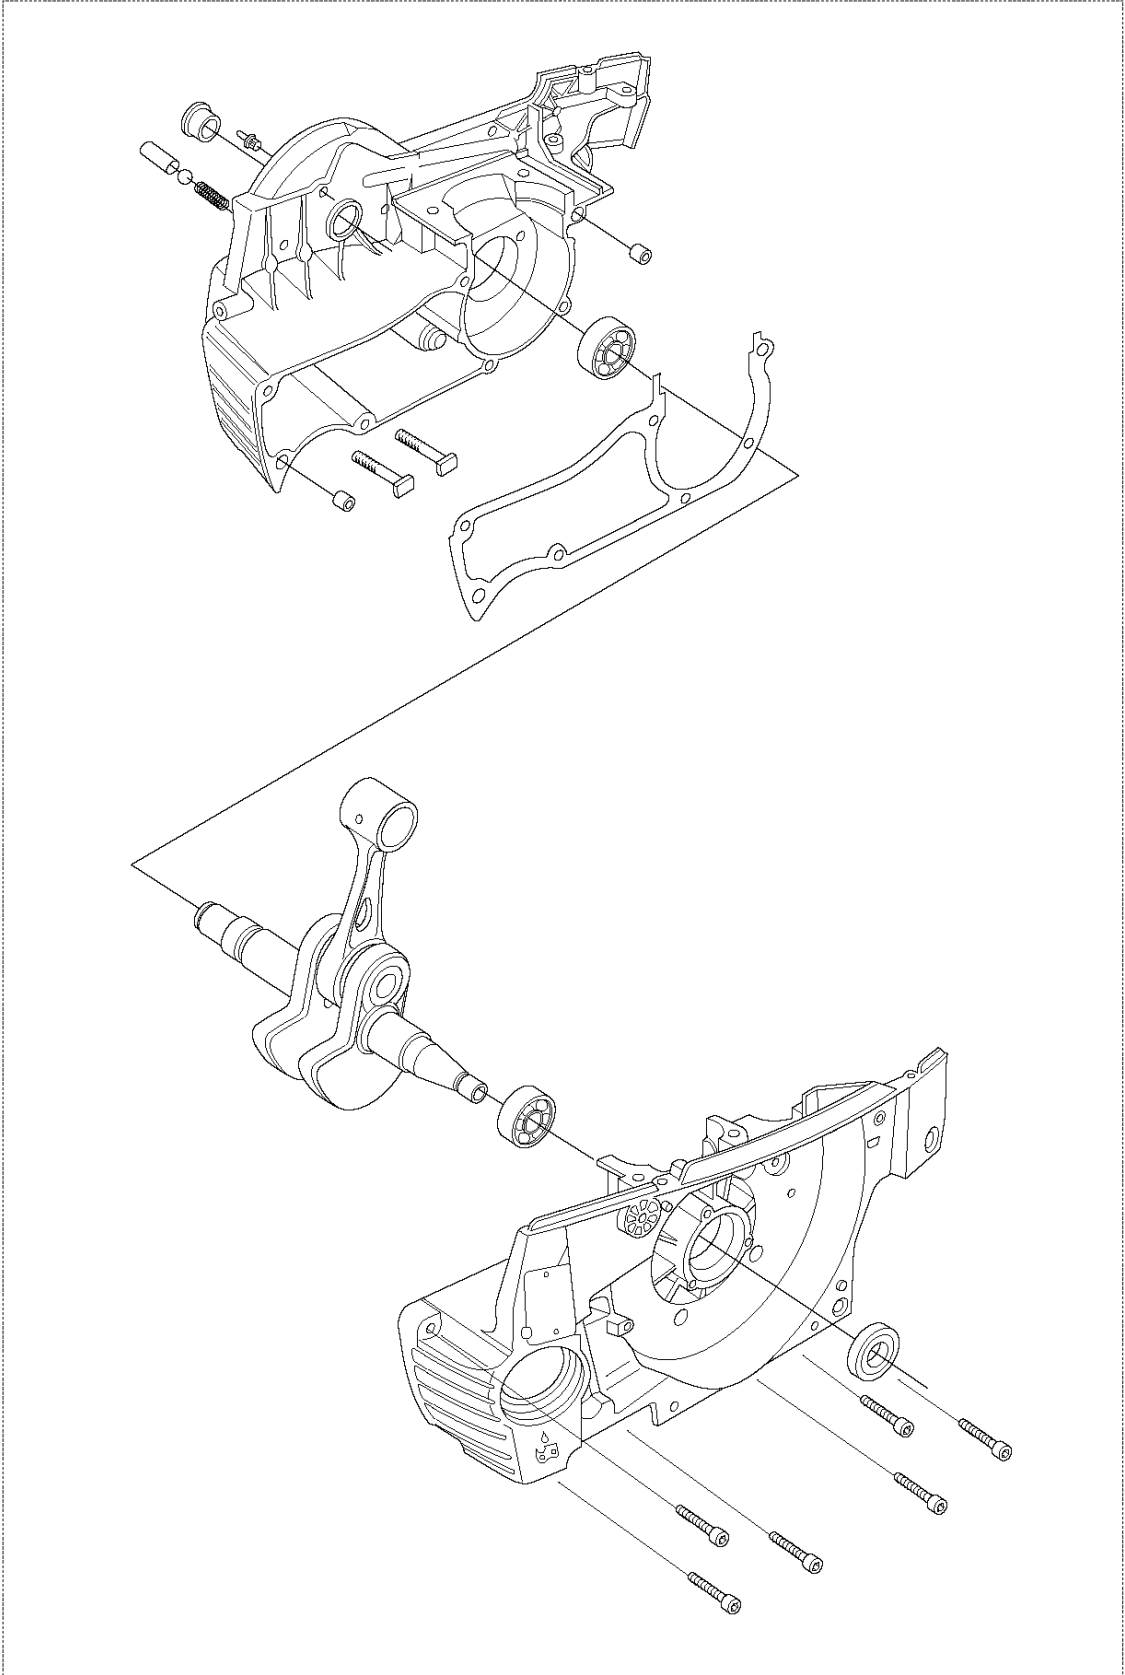

ACCESSORIES

G9000 from 2019-08

Ref	Part No	Description	Remark	QTY KIT	
1	501 75 47-01	TOOL KIT		1	
2	503 62 12-01	GREASE		1	
3	501 91 14-01	GREASE GUN		1	
4	503 13 96-01	COMBINATION WRENCH		1	1
5	503 55 86-02	SPANNER	NV5	1	1
6	503 55 86-01	SPANNER	NV4	1	1
7	501 83 44-21	BAR COVER	"13""-16""	1	
7	501 83 44-22	BAR COVER	"18""-22""	1	7
7	501 83 45-09	BAR COVER	"24""-28""	1	1
8	537 24 43-02	LABEL		1	1
9	590 87 18-01	LABEL		1	1
10	575 88 07-01	WRENCH	TORX T27/T20	1	1

R G9000
SHORT BLOCK

1