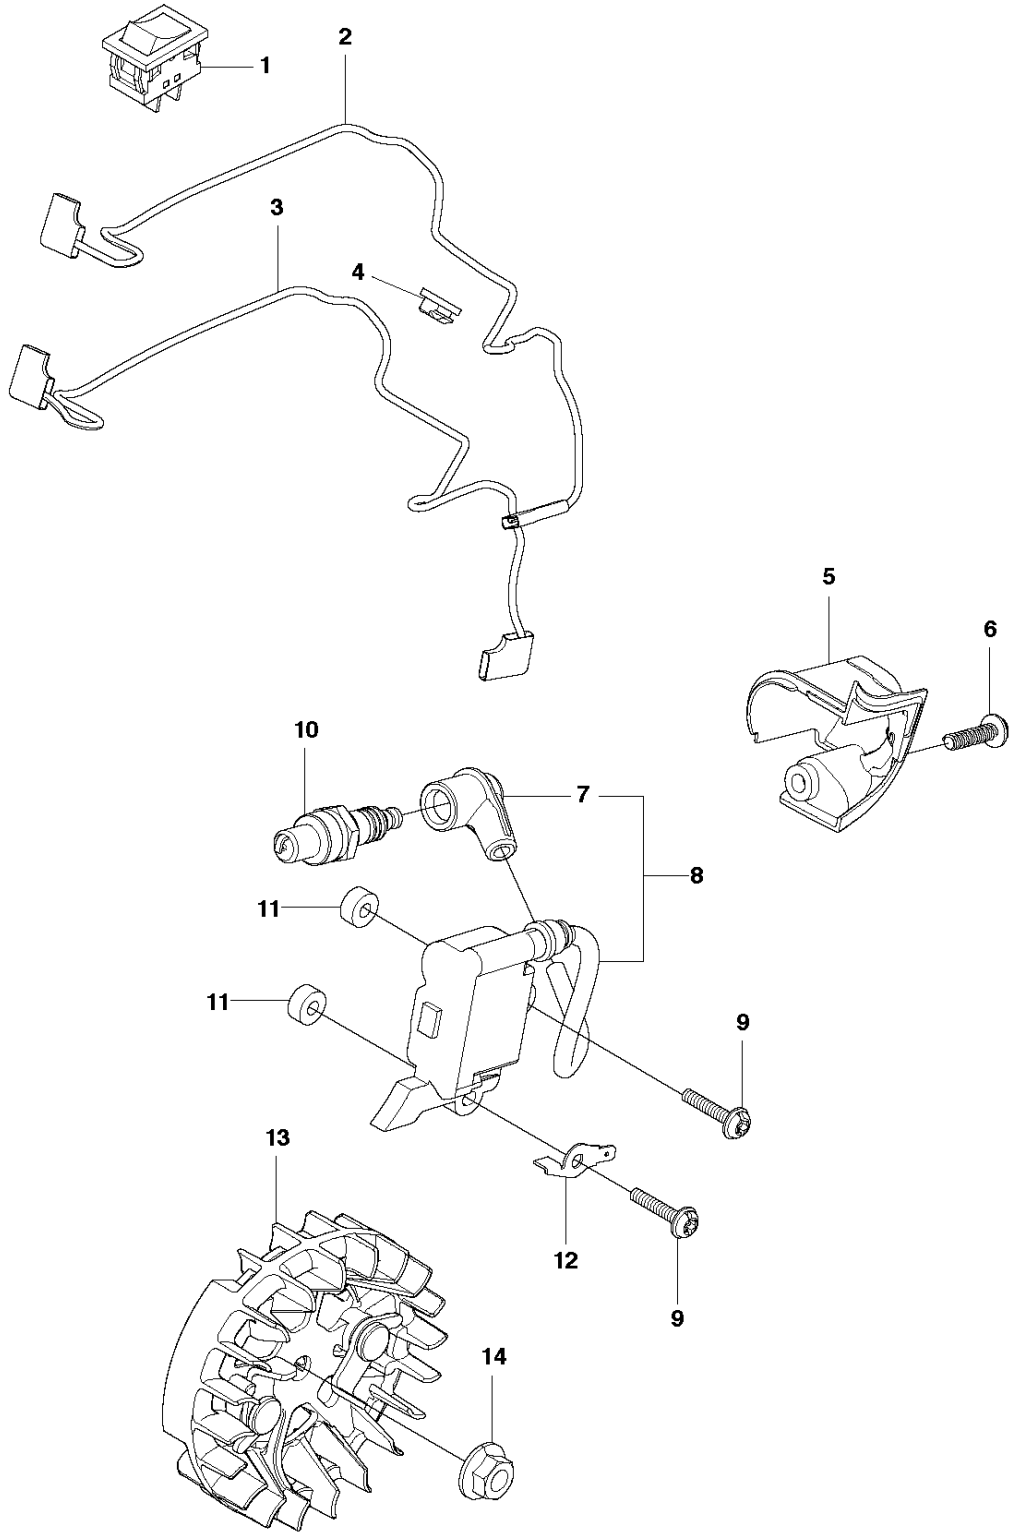

M GZ3500T
IGNITION SYSTEM

IGNITION SYSTEM

GZ3500T, 2019-01

Ref	Part No	Description	Remark	QTY	KIT
1	586 24 68-01	STOP SWITCH		1	
2	522 64 45-01	CORD		1	
3	522 64 46-01	CORD		1	
4	522 64 43-01	GROMMET		1	
5	585 51 79-01	COVER		1	
6	521 51 81-01	SCREW		1	
7	523 08 28-01	HUB CAP		1	8
8	584 40 37-01	IGNITION COIL ASSY		1	
9	585 70 29-01	BOLT		2	
10	514 54 30-01	PLUG		1	
11	505 04 34-01	SPACER		2	
12	522 64 44-01	TERMINAL		1	
13	581 97 20-01	FLYWHEEL ASSY		1	
14	504 11 80-01	NUT		1