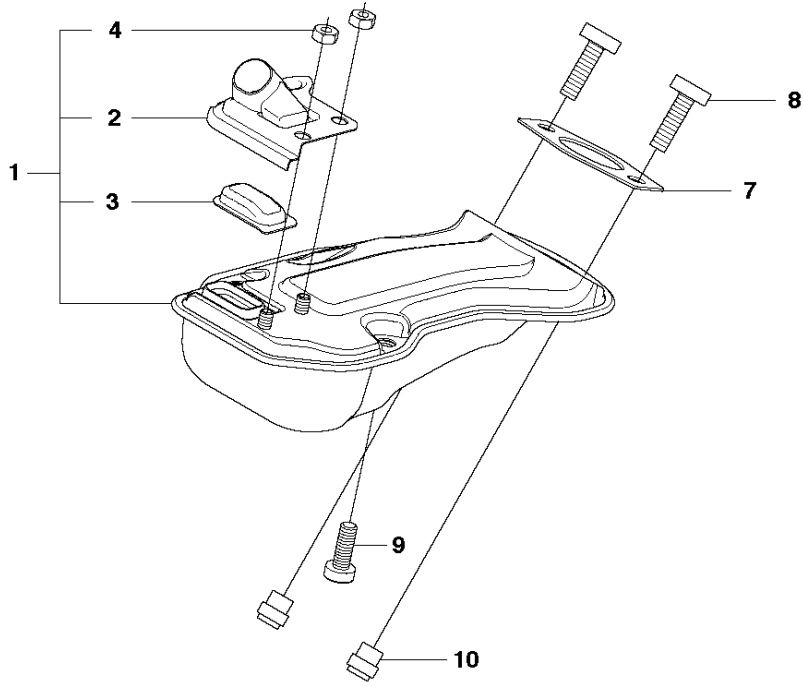

F GZ3500T
MUFFLER

MUFFLER

GZ3500T, 2019-01

Ref	Part No	Description	Remark	QTY KIT	
1	577 74 20-01	MUFFLER ASSY		1	
2	574 38 14-01	GUIDE		1	1
3	527 68 26-01	ARRESTER		1	1
4	510 48 58-01	NUT		2	1
5	522 00 45-01	PIPE.EXHAUST		1	
6	516 80 88-01	SCREW		1	
7	521 79 20-01	GASKET		1	
8	522 63 88-01	BOLT		2	
9	521 51 62-01	BOLT		2	
10	516 96 09-01	NUT		2