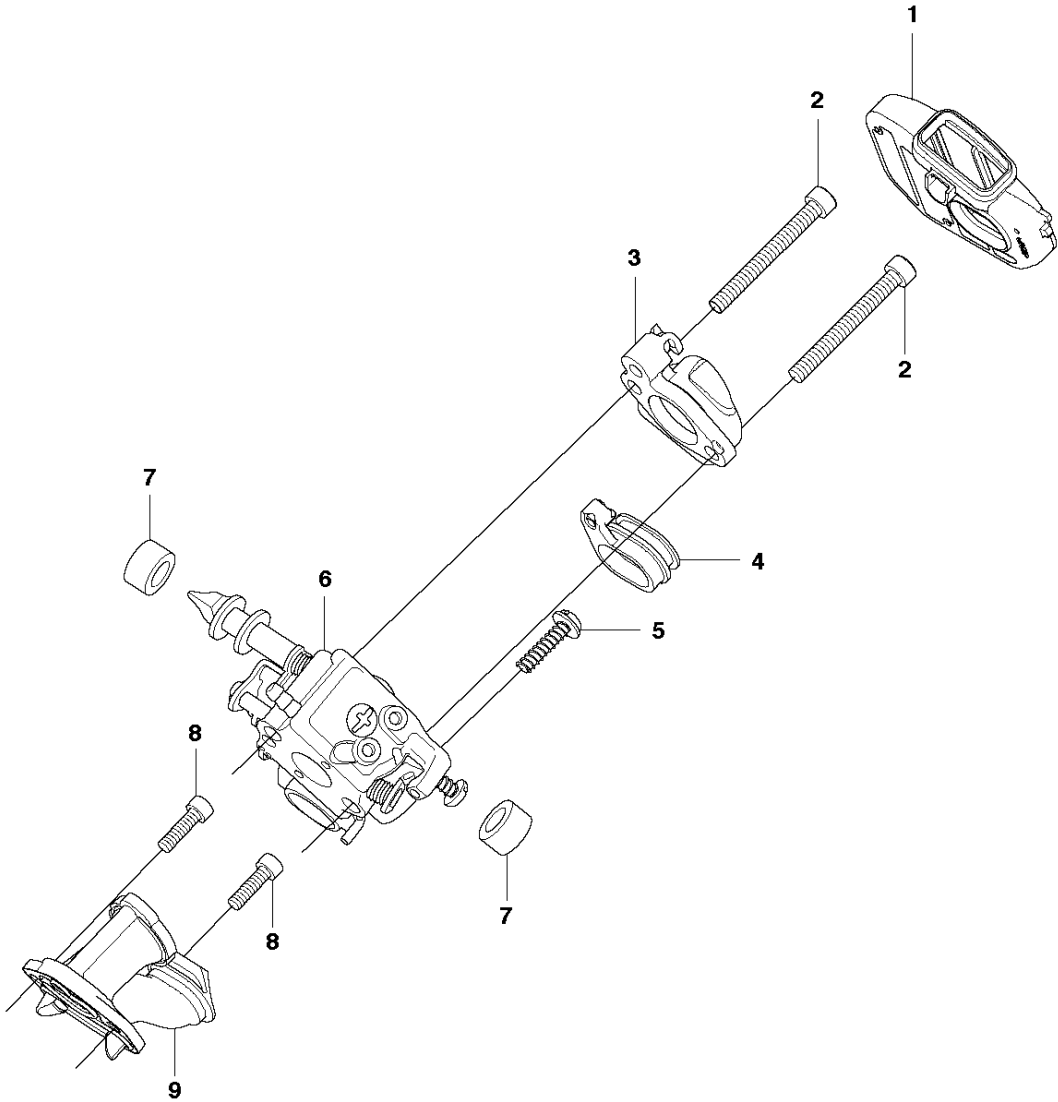

G GZ3500T
CARBURETOR & AIR FILTER

CARBURETOR & AIR FILTER

GZ3500T, 2019-01

Ref	Part No	Description	Remark	QTY KIT
1	527 67 47-01	CLEANER		1
2	522 63 87-01	BOLT		2
3	527 67 45-01	MANIFOLD		1
4	527 67 51-01	SEAL		1
5	521 51 81-01	SCREW		1
6	578 93 69-01	CARBURETTOR		1
7	513 62 87-01	SEAL		2
8	522 63 85-01	BOLT		2
9	587 13 94-01	INLET PIPE		1