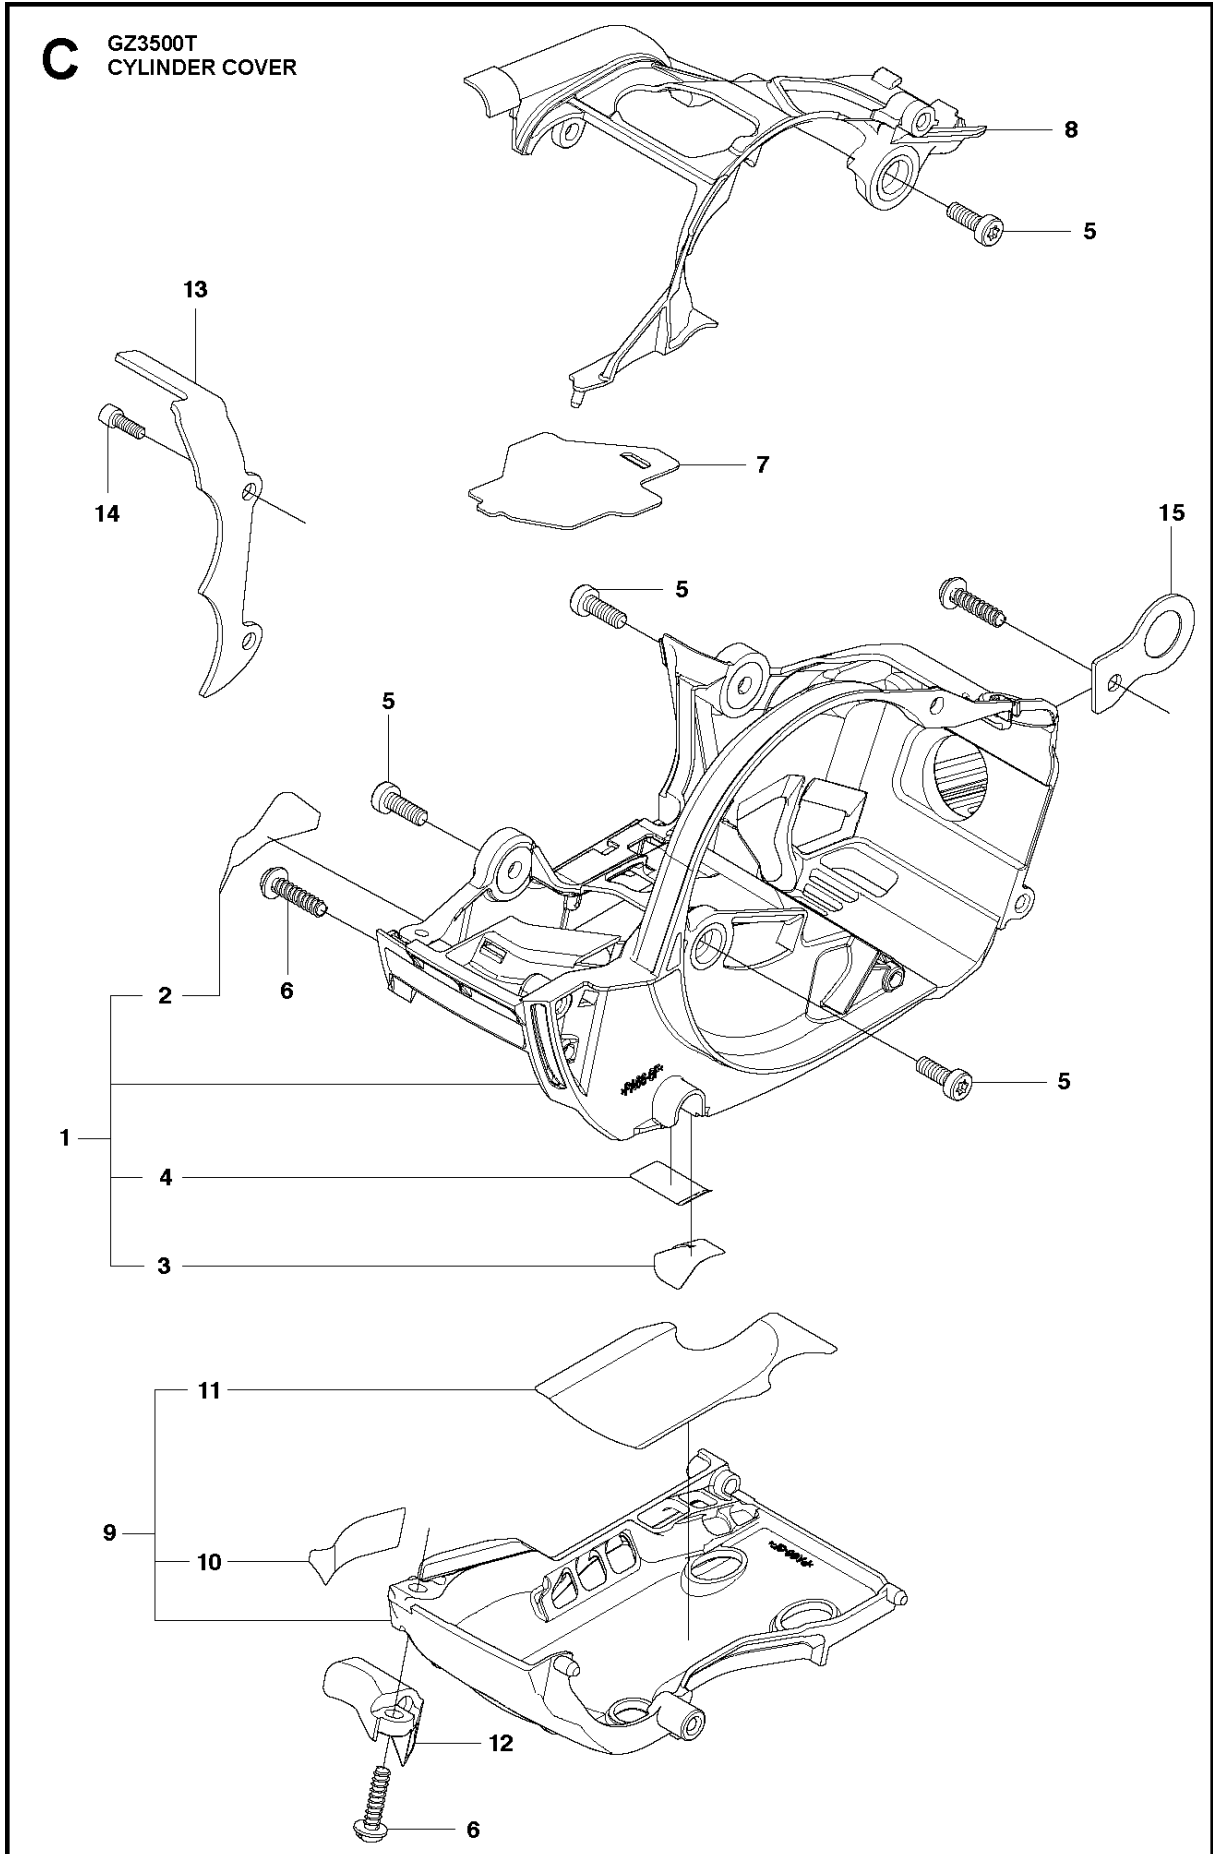

## CHAIN BRAKE

GZ3500T, 2019-01

Ref	Part No	Description	Remark	QTY	KIT
1	587 34 93-05	CLUTCH COVER ASSY		1	
2	513 63 79-01	GEAR		1	1
3	513 73 07-01	SCREW		1	1
4	513 70 14-01	NUT		1	1
5	522 64 33-01	PLATE		1	1
6	516 82 72-01	SCREW		5	1
7	522 64 32-01	SPRING		1	1
8	516 96 75-01	SCREW		1	1
9	516 96 76-01	SPACER INNER		1	1
10	516 96 78-01	SPACER		1	1
11	513 75 88-01	SPRING		1	1
12	521 02 54-01	WASHER		1	1
13	514 18 39-01	NUT		1	1
14	527 75 22-01	WEIGHT		1	1
15	516 98 84-01	SPRING		1	1
16	582 79 99-01	HAND GUARD		1	1
17	513 80 73-01	ROLLER		1	1
18	513 80 66-01	LEVER C		1	1
19	516 82 56-01	ARM		1	1
20	516 82 66-01	BRAKE SPRING		1	1
21	521 07 54-01	ROLLER		1	1
22	587 34 95-01	COVER LID		1	1
23	587 34 96-01	BRAKE BAND		1	1
24	523 08 06-01	PROTECTION		1	1
25	503 22 00-01	HEXAGON NUT		1	
26	527 68 32-01	LABEL,COVER		1	

## CLUTCH &amp; OIL PUMP

GZ3500T, 2019-01

Ref	Part No	Description	Remark	QTY	KIT
1	521 55 74-01	CLUTCH ASSY		1	
2	521 55 75-01	SPRING		3	1
3	512 42 34-01	PLATE		1	
4	512 48 92-01	CLUTCH DRUM ASSY		1	
5	514 18 33-01	BEARING		1	4
6	505 05 31-01	WORM		1	7
7	521 58 60-01	OIL PUMP		1	
8	522 64 38-01	COVER		1	
9	521 79 26-02	OUTLET PIPE ASSY		1	
10	522 64 36-01	PIPE IN COMP		1	
11	527 67 23-01	FILTER		1	
12	527 67 21-01	PIPE,OIL FILTER		1	11
13	516 95 03-01	JOINT		1	11
14	521 58 00-01	FILTER		1	11
15	529 25 17-01	PIPE		1	11
16	516 82 94-01	SCREW		2	
17	521 51 62-01	BOLT		1	
18	505 05 33-01	WASHER		1	