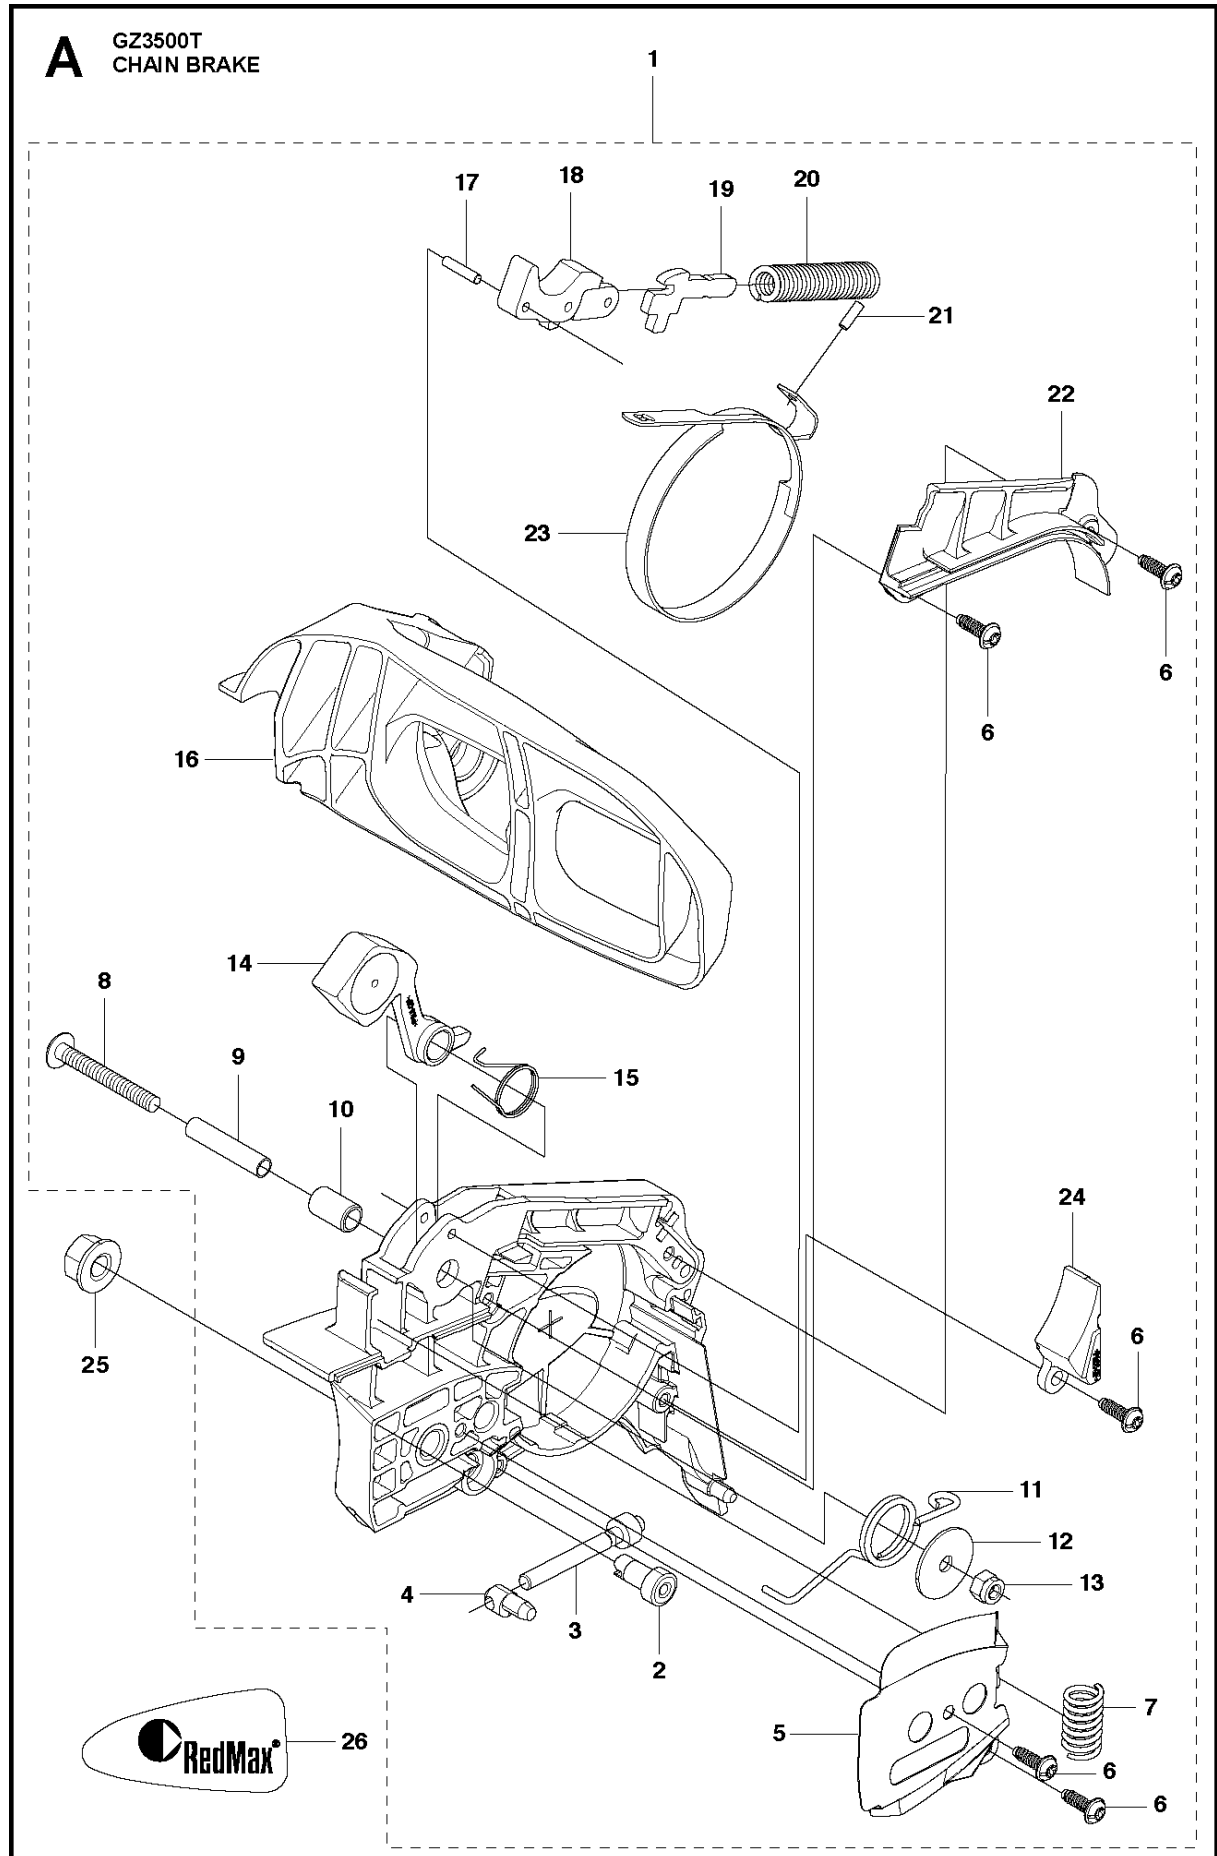

## CHAIN BRAKE

GZ3500T, 2019-01

Ref	Part No	Description	Remark	QTY	KIT
1	587 34 93-05	CLUTCH COVER ASSY		1	
2	513 63 79-01	GEAR		1	1
3	513 73 07-01	SCREW		1	1
4	513 70 14-01	NUT		1	1
5	522 64 33-01	PLATE		1	1
6	516 82 72-01	SCREW		5	1
7	522 64 32-01	SPRING		1	1
8	516 96 75-01	SCREW		1	1
9	516 96 76-01	SPACER INNER		1	1
10	516 96 78-01	SPACER		1	1
11	513 75 88-01	SPRING		1	1
12	521 02 54-01	WASHER		1	1
13	514 18 39-01	NUT		1	1
14	527 75 22-01	WEIGHT		1	1
15	516 98 84-01	SPRING		1	1
16	582 79 99-01	HAND GUARD		1	1
17	513 80 73-01	ROLLER		1	1
18	513 80 66-01	LEVER C		1	1
19	516 82 56-01	ARM		1	1
20	516 82 66-01	BRAKE SPRING		1	1
21	521 07 54-01	ROLLER		1	1
22	587 34 95-01	COVER LID		1	1
23	587 34 96-01	BRAKE BAND		1	1
24	523 08 06-01	PROTECTION		1	1
25	503 22 00-01	HEXAGON NUT		1	
26	527 68 32-01	LABEL,COVER		1	

## CLUTCH &amp; OIL PUMP

GZ3500T, 2019-01

Ref	Part No	Description	Remark	QTY	KIT
1	521 55 74-01	CLUTCH ASSY		1	
2	521 55 75-01	SPRING		3	1
3	512 42 34-01	PLATE		1	
4	512 48 92-01	CLUTCH DRUM ASSY		1	
5	514 18 33-01	BEARING		1	4
6	505 05 31-01	WORM		1	7
7	521 58 60-01	OIL PUMP		1	
8	522 64 38-01	COVER		1	
9	521 79 26-02	OUTLET PIPE ASSY		1	
10	522 64 36-01	PIPE IN COMP		1	
11	527 67 23-01	FILTER		1	
12	527 67 21-01	PIPE,OIL FILTER		1	11
13	516 95 03-01	JOINT		1	11
14	521 58 00-01	FILTER		1	11
15	529 25 17-01	PIPE		1	11
16	516 82 94-01	SCREW		2	
17	521 51 62-01	BOLT		1	
18	505 05 33-01	WASHER		1	