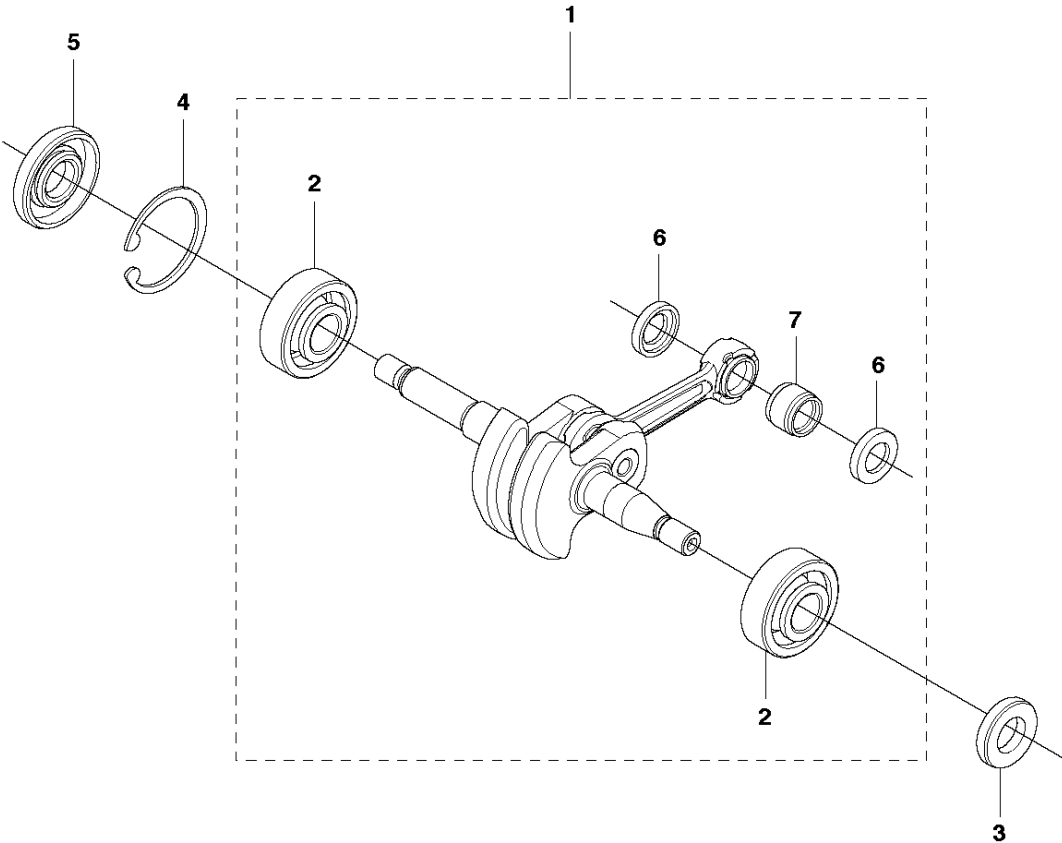

E GZ3500T
CRANK SHAFT

CRANKSHAFT

GZ3500T, 2019-01

Ref	Part No	Description	Remark	QTY	KIT
1	523 34 03-01	CRANKSHAFT		1	
2	504 12 14-01	BEARING		2	1
3	521 77 91-01	SEAL		1	
4	504 12 10-01	SNAP RING		1	
5	522 63 92-01	SEAL		1	
6	513 75 24-01	WASHER		2	1
7	505 29 73-01	BEARING		1	1