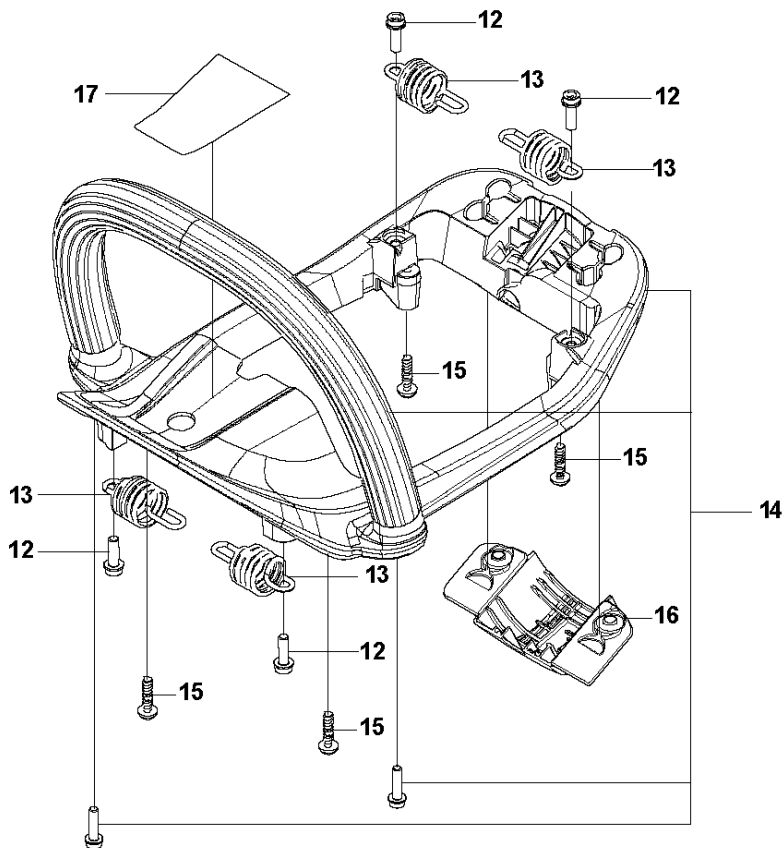

J CHTZ600R, CHTZ750R
HANDLE

HANDLE & CONTROLS

CHTZ600R, CHTZ750R

Ref	Part No	Description	Remark	QTY	KIT
1	537 41 90-01	SWITCH		1	3
2	574 48 88-06	SHORT CIRCUIT CABLE		1	3
3	597 02 40-02	REAR HANDLE		1	
4	580 27 68-02	THROTTLE LOCKOUT		1	3
5	590 05 76-02	THROTTLE CONTROL		1	3
6	590 68 66-01	SPRING		1	3
7	590 05 77-02	LOCKING BUTTON		1	3
8	504 08 98-02	RECOIL SPRING		1	3
9	575 23 20-02	O-RING		1	3
10	573 92 58-01	SCREW ITXSCFT		6	3
11	575 57 21-02	THROTTLE CABLE ASSY		1	3
12	525 75 51-01	SCREW ITXSCFM		4	
13	590 64 77-01	SPRING		4	
14	597 02 41-02	FRONT HANDLE ASSY		1	
15	521 51 81-01	SCREW		4	
16	591 15 69-02	PROTECTION		1	
17	593 88 91-02	LABEL		1