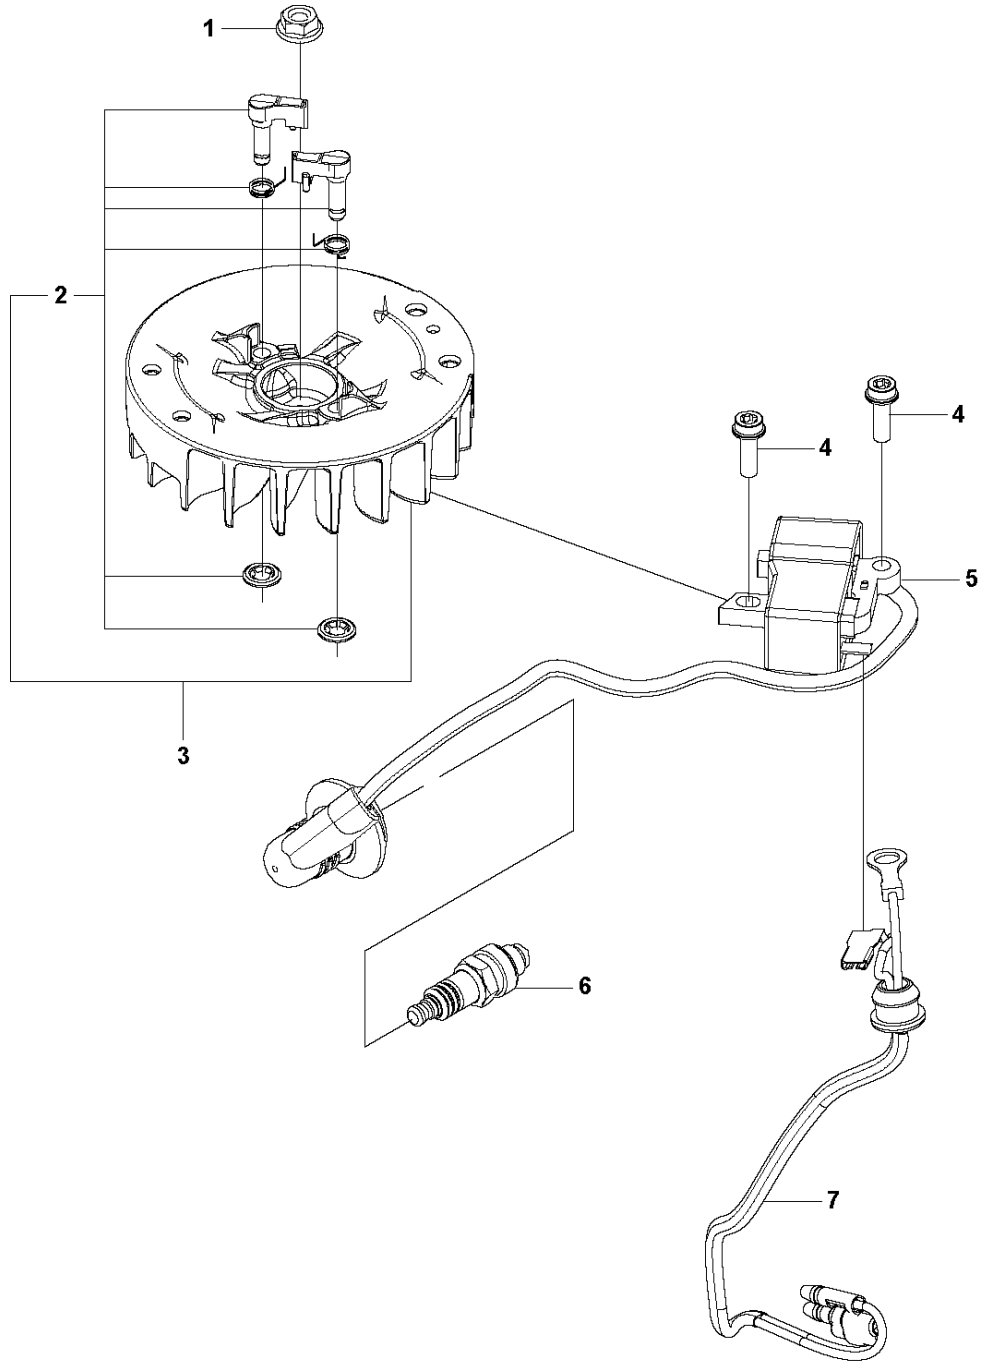

E CHTZ600R, CHTZ750R
IGNITION SYSTEM

IGNITION SYSTEM

CHTZ600R, CHTZ750R

Ref	Part No	Description	Remark	QTY	KIT
1	731 71 16-51	HEXAGON NUT FLANGE		1	
2	597 02 93-01	SCREW KIT		1	3
3	525 73 95-01	FLYWHEEL ASSY		1	
4	525 75 51-01	SCREW ITXSCFM		2	
5	585 07 40-02	IGNITION MODULE		1	
6	503 23 54-01	SPARK PLUG		1	
7	574 48 89-04	SHORT CIRCUIT CABLE		1