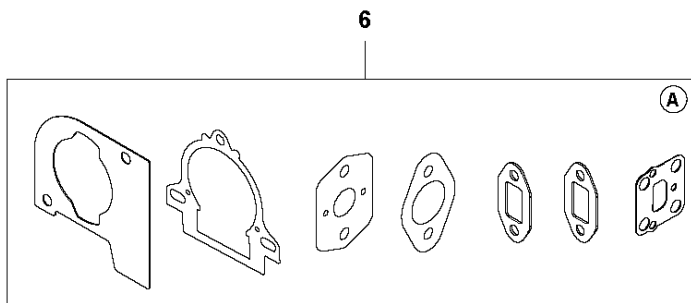

F CHTZ600R, CHTZ750R
MUFFLER

MUFFLER

CHTZ600R, CHTZ750R

Ref	Part No	Description	Remark	QTY	KIT
1	522 99 73-01	GASKET		2	5, 6
2	504 08 79-01	SCREW ITXSCM		1	5
3	525 74 16-01	SPARK ARRESTER		1	5
4	525 75 51-01	SCREW ITXSCFM		2	5
5	593 87 64-01	MUFFLER ASSY		1	
6	597 02 10-01	GASKET KIT		1