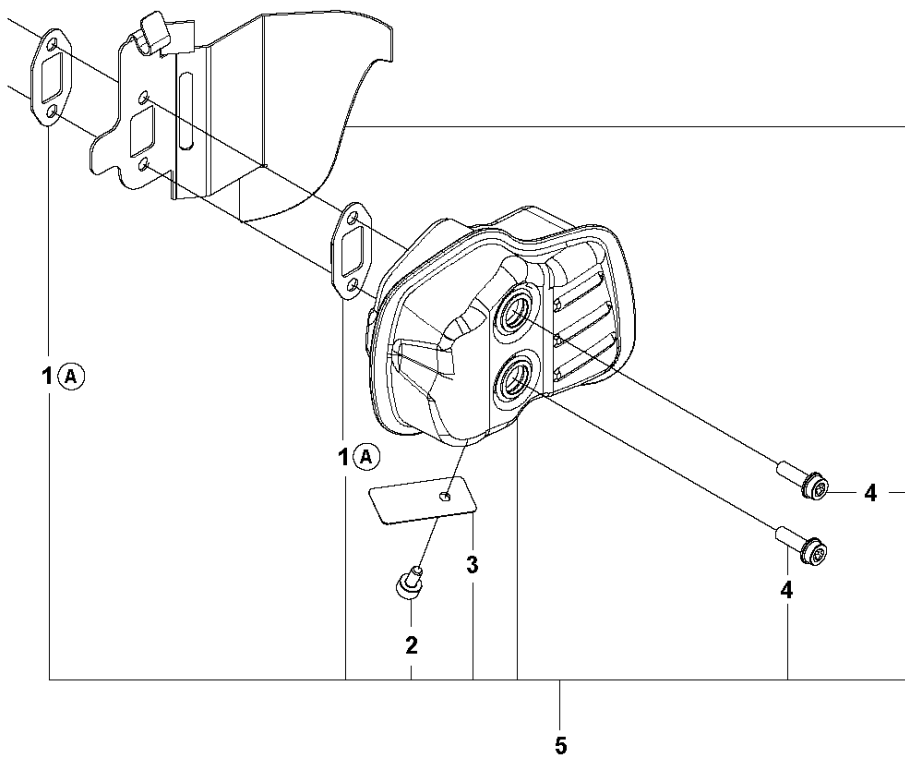

F CHTZ600R, CHTZ750R
MUFFLER

MUFFLER

CHTZ600R, CHTZ750R

Ref	Part No	Description	Remark	QTY	KIT
1	522 99 73-01	GASKET		2	5, 6
2	504 08 79-01	SCREW ITXSCM		1	5
3	525 74 16-01	SPARK ARRESTER		1	5
4	525 75 51-01	SCREW ITXSCFM		2	5
5	593 87 64-01	MUFFLER ASSY		1	
6	597 02 10-01	GASKET KIT		1