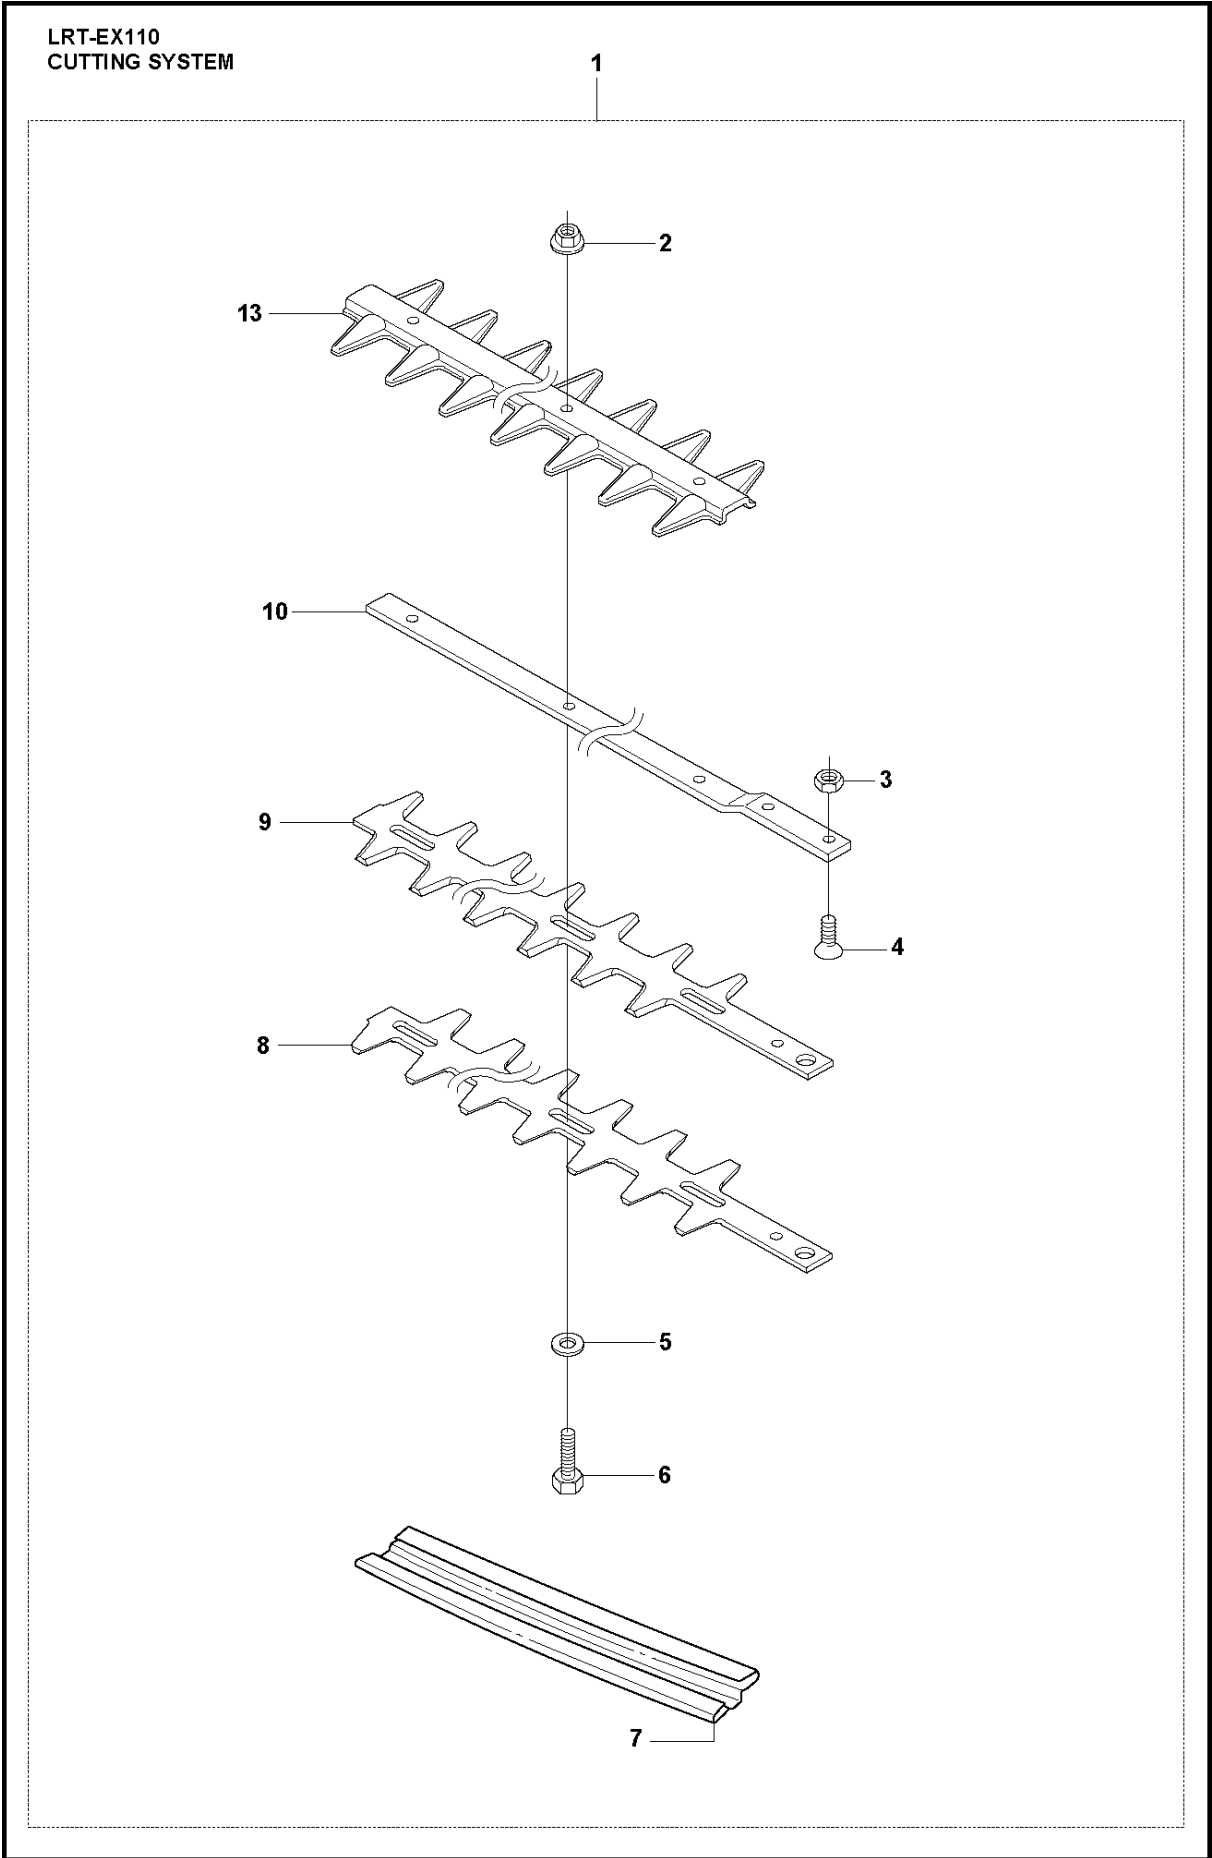

CUTTING EQUIPMENT

HEDGETRIMMER ATTACHMENT LRT-EX110 (590683801)

Ref	Part No	Description	Remark	QTY KIT	
1	505 06 55-03	CUTTING DECK		1	
2	503 22 00-06	HEXAGON NUT		4	1
3	503 22 10-12	HEXAGON NUT		2	1
4	725 63 31-55	SCREW IHCSFM		2	1
5	503 23 00-24	WASHER		4	1
6	589 30 89-01	SCREW		4	1
7	581 25 93-04	TRANSPORT GUARD		1	1
8	505 06 48-01	BLADE		1	1
9	505 06 48-01	BLADE		1	1
10	537 28 39-01	BEAM		1	1
13	537 28 44-01	PROTECTIVE PLATE		1	1