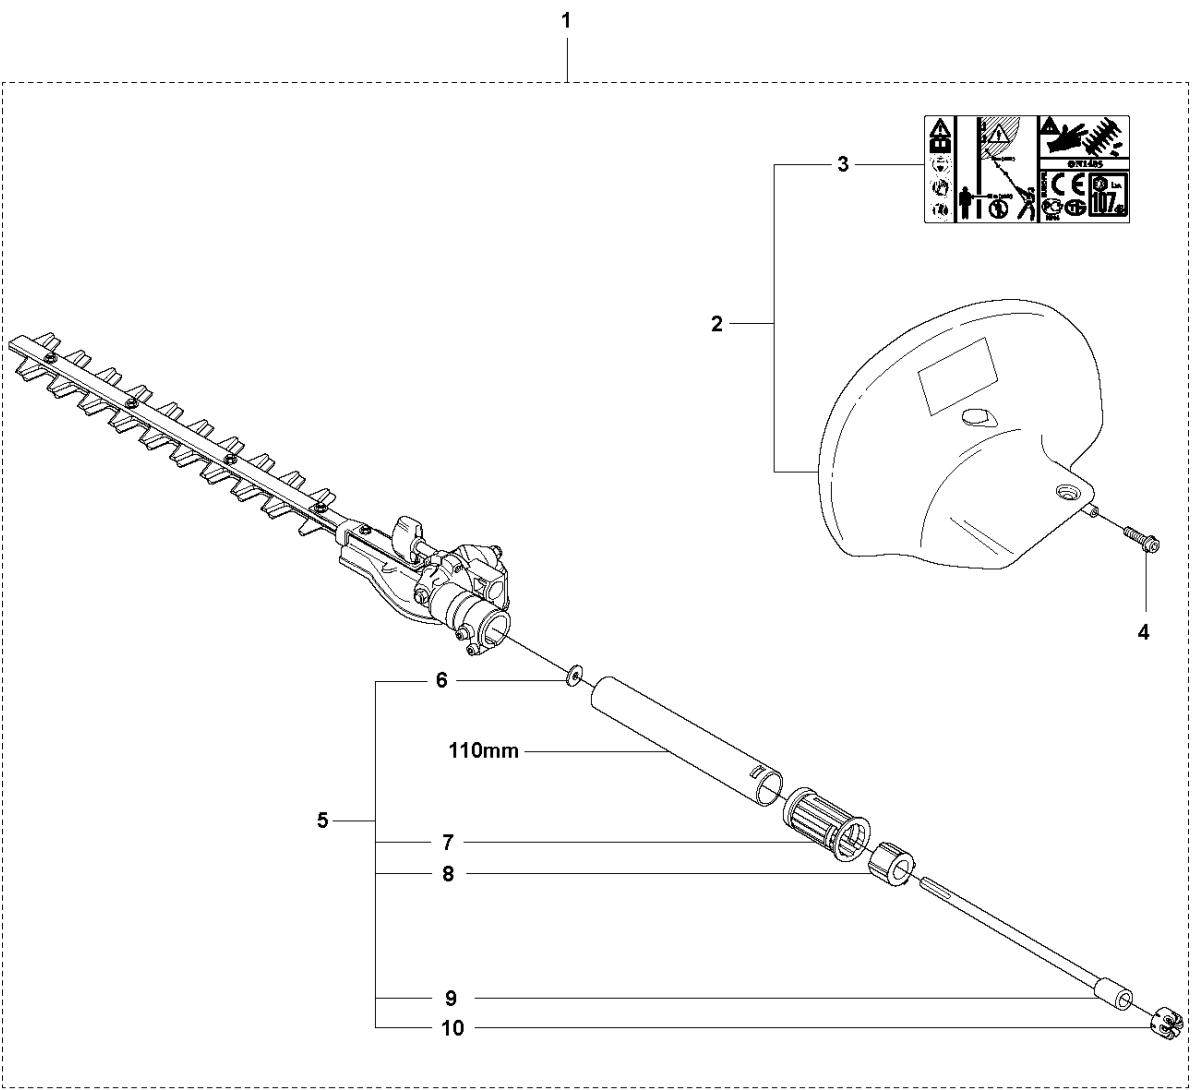

SPARE PARTS LIST

ACCESSORIES AND TOOLS

HEDGETRIMMER ATTACHMENT
LRT-EX110 (590683801)

LRT-EX110
HEDGETRIMMER ATTACHMENT

ATTACHMENTS

HEDGETRIMMER ATTACHMENT LRT-EX110 (590683801)

Ref	Part No	Description	Remark	QTY	KIT
1	537 19 66-05	ATTACHMENT		1	
2	544 11 89-06	HAND GUARD		1	
3	587 11 37-02	LABEL		1	1, 2
4	503 21 75-16	SCREW IHSCFT		1	1, 2
5	588 62 94-02	TUBE DRIVESHAFT ASSY		1	1
6	735 58 55-01	WASHER		1	1, 5
7	587 41 46-01	PLUG		1	1, 5
8	503 78 52-02	SUPPORTING BEARING		1	1, 4
9	587 41 19-01	DRIVE SHAFT		1	1, 5
10	583 93 83-01	CLIP		1	1, 5

CUTTING EQUIPMENT

HEDGETRIMMER ATTACHMENT LRT-EX110 (590683801)

Ref	Part No	Description	Remark	QTY KIT	
1	505 06 55-03	CUTTING DECK		1	
2	503 22 00-06	HEXAGON NUT		4	1
3	503 22 10-12	HEXAGON NUT		2	1
4	725 63 31-55	SCREW IHCSFM		2	1
5	503 23 00-24	WASHER		4	1
6	589 30 89-01	SCREW		4	1
7	581 25 93-04	TRANSPORT GUARD		1	1
8	505 06 48-01	BLADE		1	1
9	505 06 48-01	BLADE		1	1
10	537 28 39-01	BEAM		1	1
13	537 28 44-01	PROTECTIVE PLATE		1	1