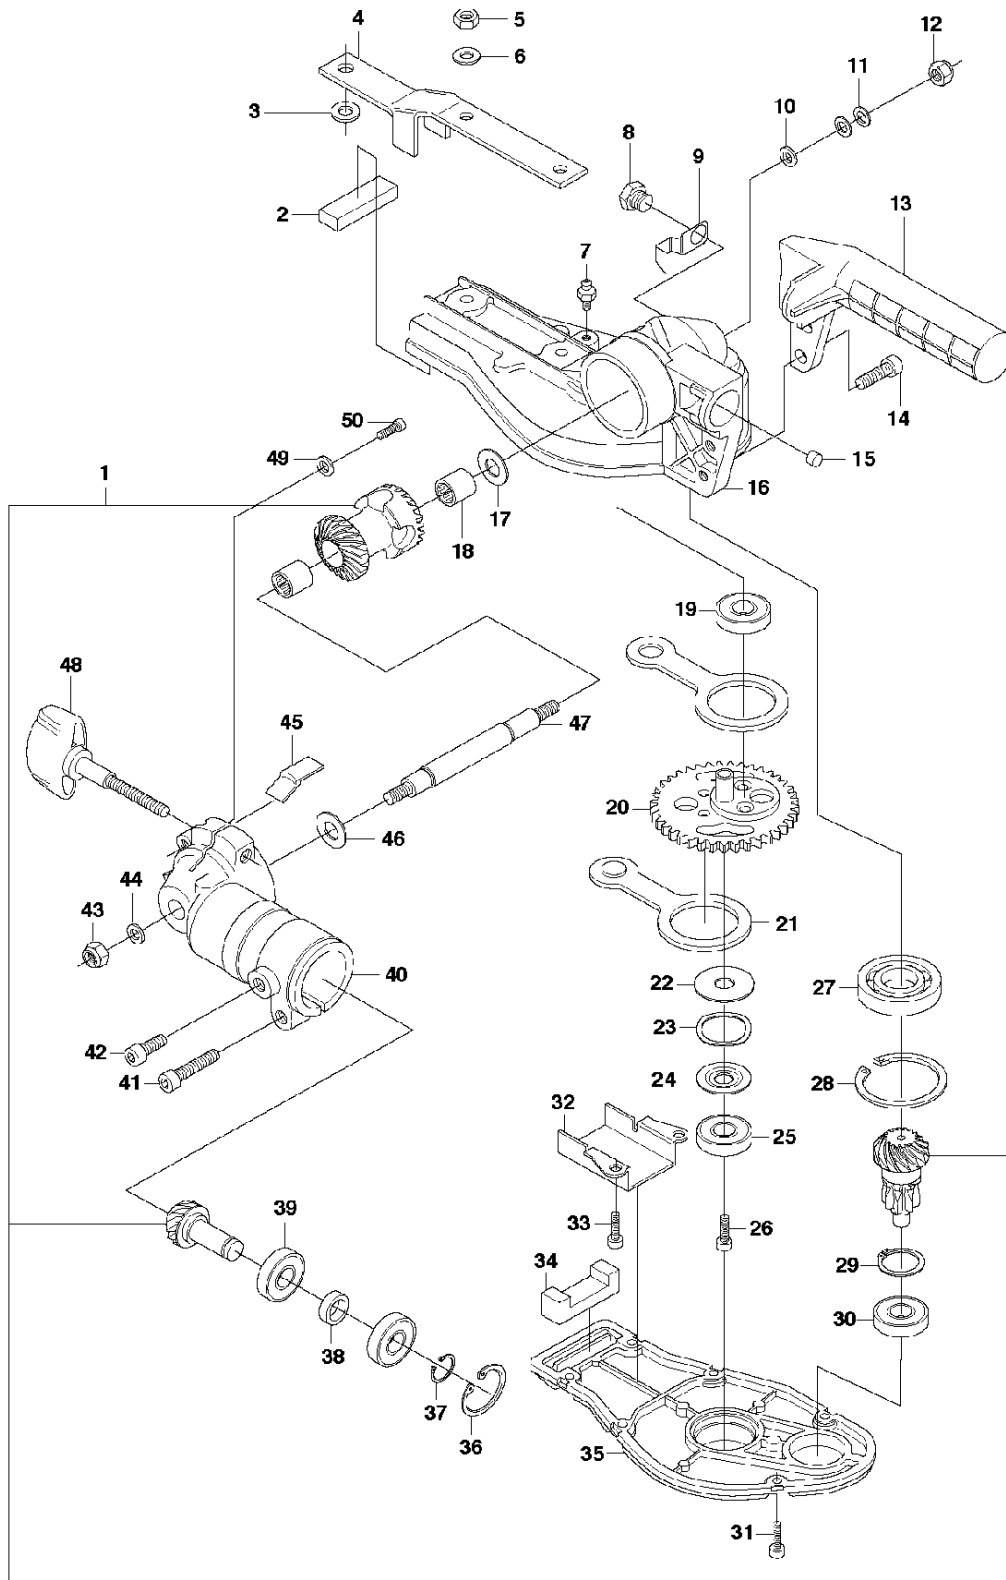

LRT-EX110 / LRT-EX850
GEAR

GEARS

HEDGETRIMMER ATTACHMENT LRT-EX110 (590683801)

Ref	Part No	Description	Remark	QTY KIT
1	544 06 40-01	GEAR WHEEL		1
2	575 74 63-01	GASKET		1
3	734 11 65-41	WASHER		1
4	537 23 21-01	BASEPLATE		1
5	503 22 10-12	HEXAGON NUT		2
6	734 11 46-01	WASHER		2
7	738 88 10-01	LUBRICATION NIPPLE		1
8	537 41 66-01	PLUG		1
9	544 00 04-01	STOP		1
10	734 11 52-01	WASHER		1
11	737 38 52-00	DISC SPRING		2
12	732 25 16-01	HEXAGON LOCKING NUT		1
13	537 23 30-01	HANDLE	LRT-EX850	1
14	725 53 68-55	SCREW IHSCM	LRT-EX850	2
15	544 09 31-01	PLUG		1
16	537 23 17-01	GEAR HOUSING		1
17	537 29 42-01	WASHER		1
18	537 23 36-01	NEEDLE BEARING		2
19	738 21 98-04	BALL BEARING		1
20	537 23 28-01	GEAR WHEEL		1
21	537 23 20-01	CONNECTING ROD		2
22	537 40 48-01	WASHER		1
23	503 23 03-02	WASHER		1
24	537 34 18-01	WASHER		1
25	738 21 98-04	BALL BEARING		1
26	725 53 23-05	SCREW IHSCM		1
27	537 40 64-02	BALL BEARING		1
28	735 31 33-10	CIRCLIP		1
29	735 31 19-00	CIRCLIP		1
30	738 21 98-04	BALL BEARING		1
31	725 52 91-01	SCREW IHSCM		6
32	537 34 15-01	GUIDE PLATE		1
33	725 52 87-55	SCREW IHSCM		2
34	575 74 63-01	GASKET		1
35	537 23 18-01	HUB CAP		1
36	735 31 25-10	CIRCLIP		1
37	735 31 11-00	CIRCLIP		1
38	537 23 37-01	SPACER		1
39	738 21 99-04	BALL BEARING		2
40	537 23 16-01	GEAR HOUSING		1
41	503 20 07-25	SCREW IHSCFM		1
42	503 20 14-12	SCREW IHSCFMO		1
43	732 25 16-01	HEXAGON LOCKING NUT		1
44	734 11 52-01	WASHER		1
45	537 39 49-01	SEALING		1
46	537 29 42-01	WASHER		1
47	537 23 26-01	SHAFT		1
48	537 44 23-01	KNOB		1
49	734 11 46-01	WASHER		1
50	725 53 29-55	SCREW IHSCM		1